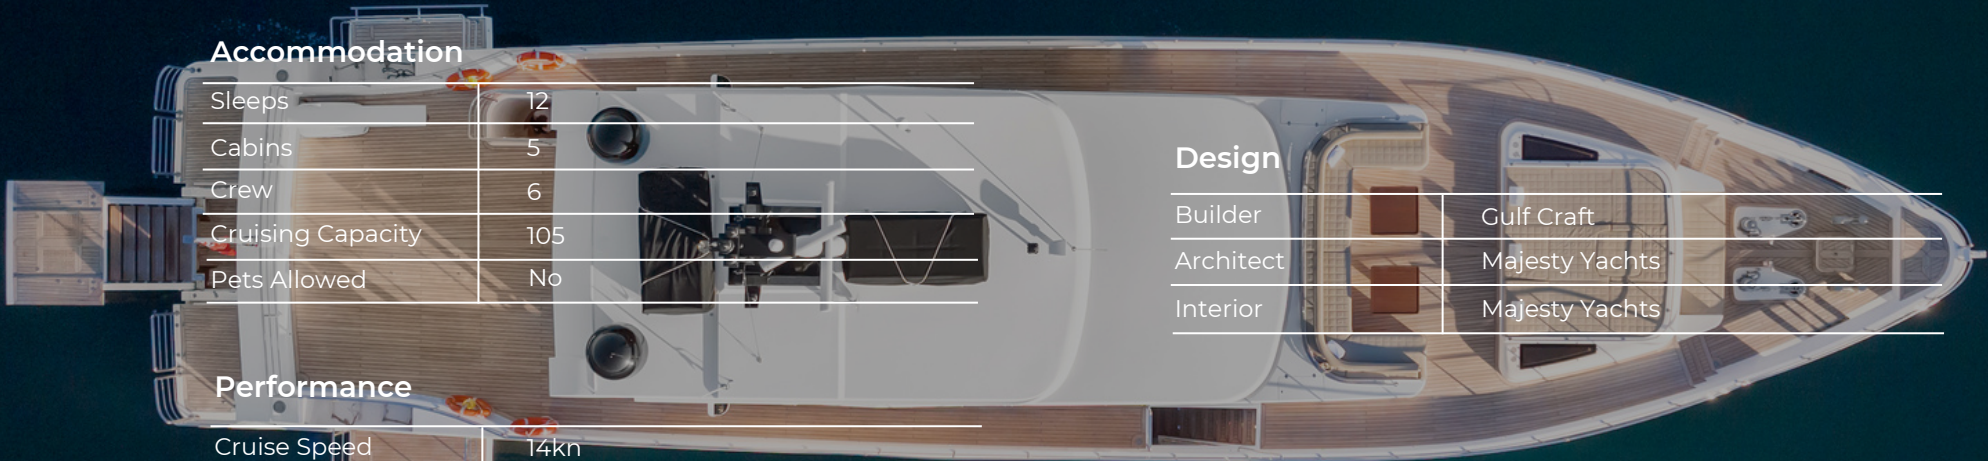

SPECIFICATIONS

Dimensions

Length	32m (105ft)
Draft	7.1m
Beam	1.65m

Profile

Build Year	2017
Flag	Australia
Registry Port	Sydney

Accommodation

Sleeps	12
Cabins	5
Crew	6
Cruising Capacity	105
Pets Allowed	No

Performance

Cruise Speed	14kn
Top Speed	23kn

Build

Stabilisers	Yes
Decks	2

Design

Builder	Gulf Craft
Architect	Majesty Yachts
Interior	Majesty Yachts

Cabin Layout

Master Cabin	1
VIP Cabins	2
Twin Cabins	2
Pullmans	2