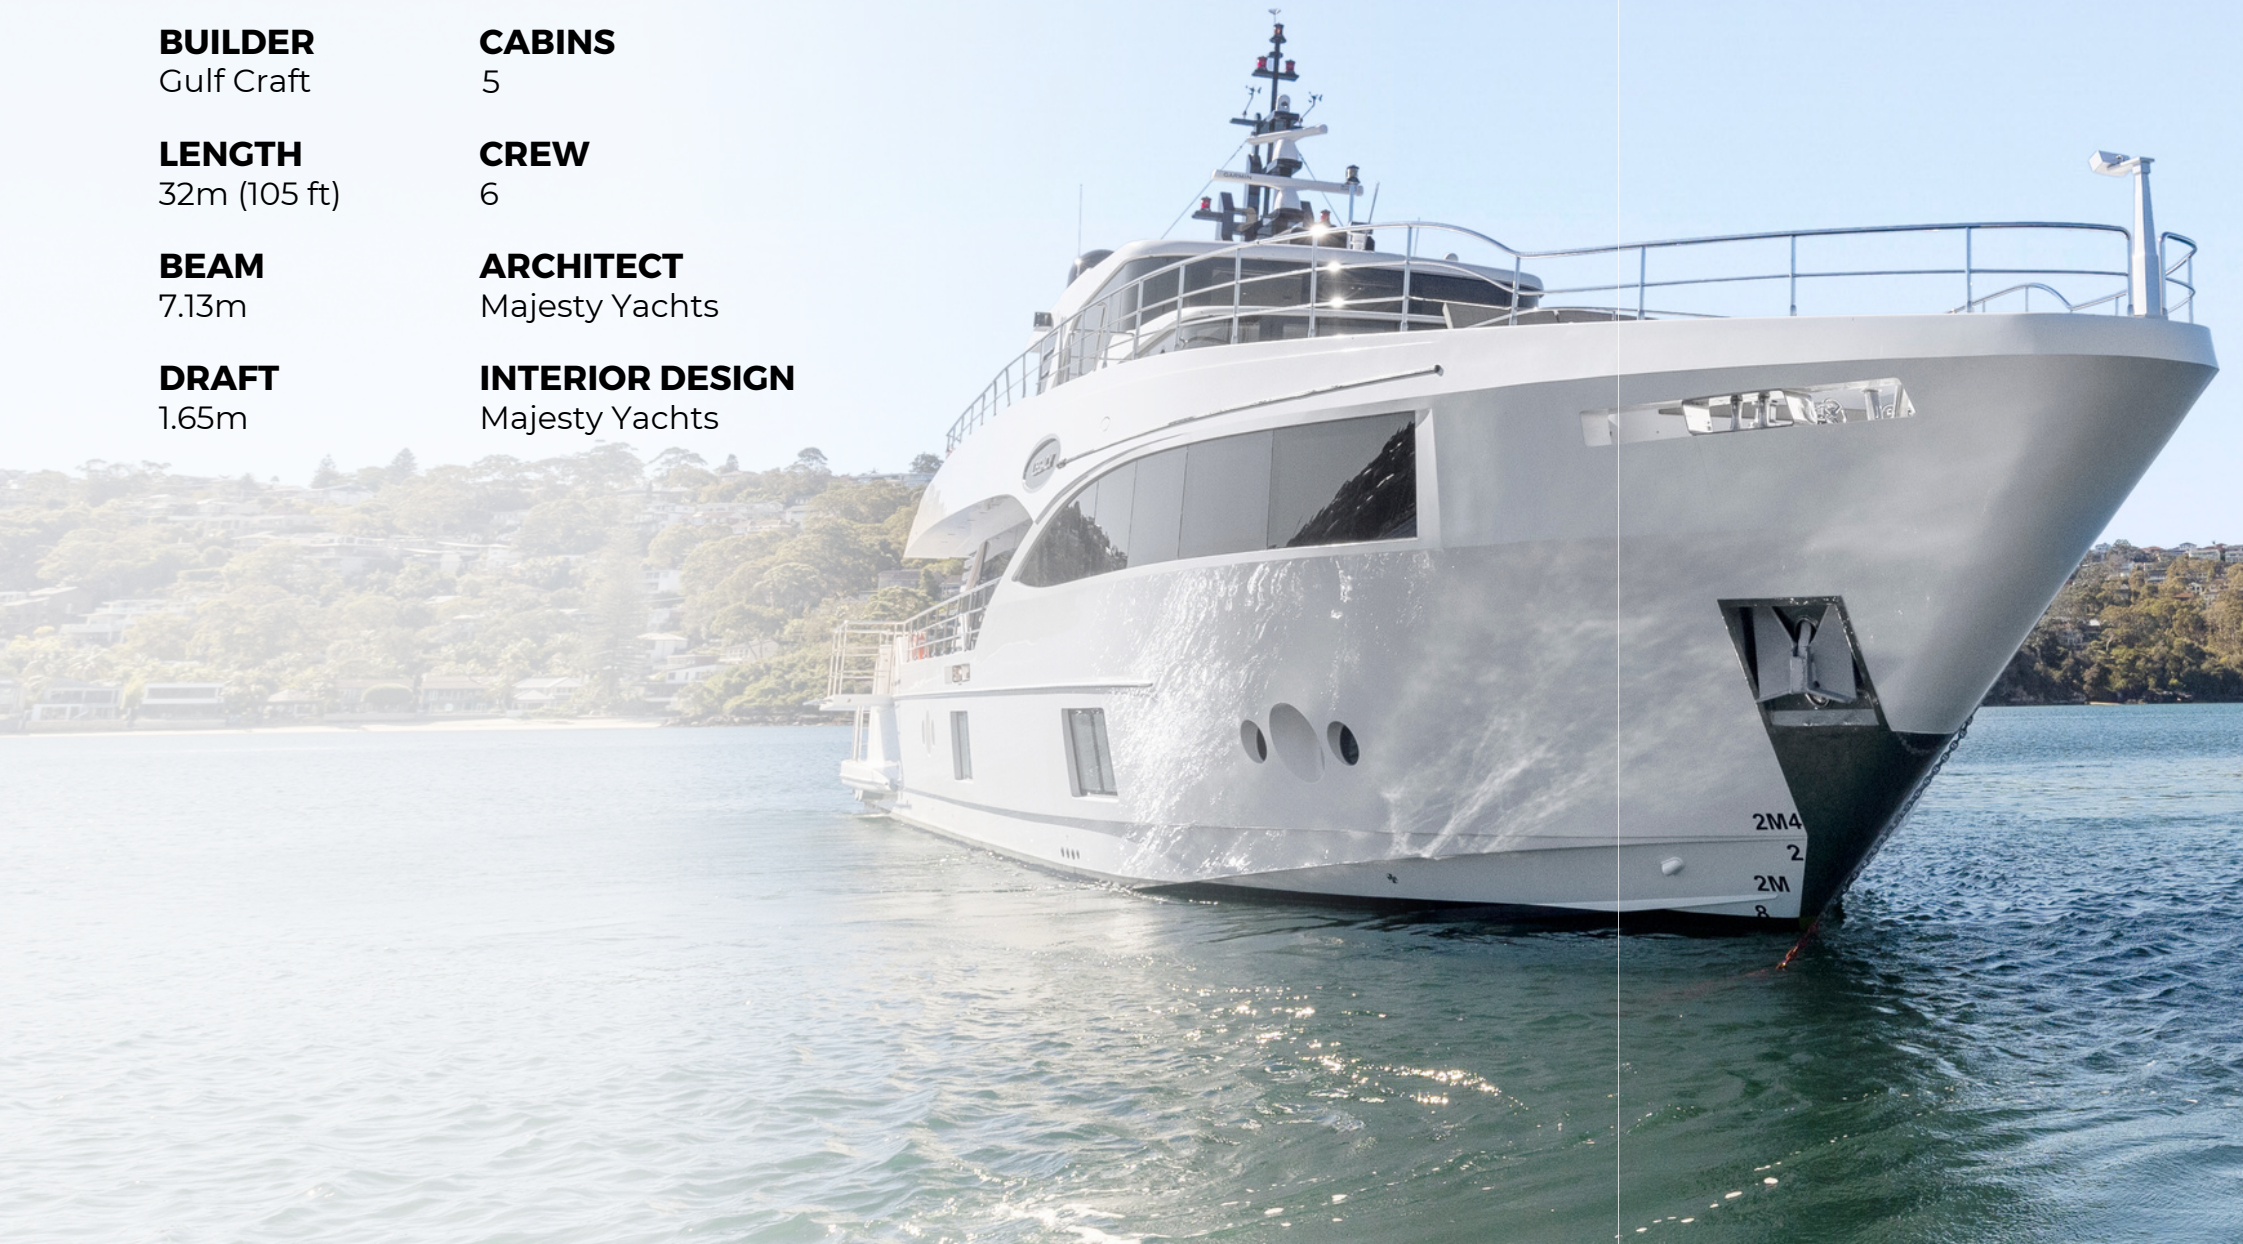

OVERVIEW

BUILD

2017

BUILDER

Gulf Craft

LENGTH

32m (105 ft)

BEAM

7.13m

DRAFT

1.65m

SLEEPS

12

CABINS

5

CREW

6

ARCHITECT

Majesty Yachts

INTERIOR DESIGN

Majesty Yachts