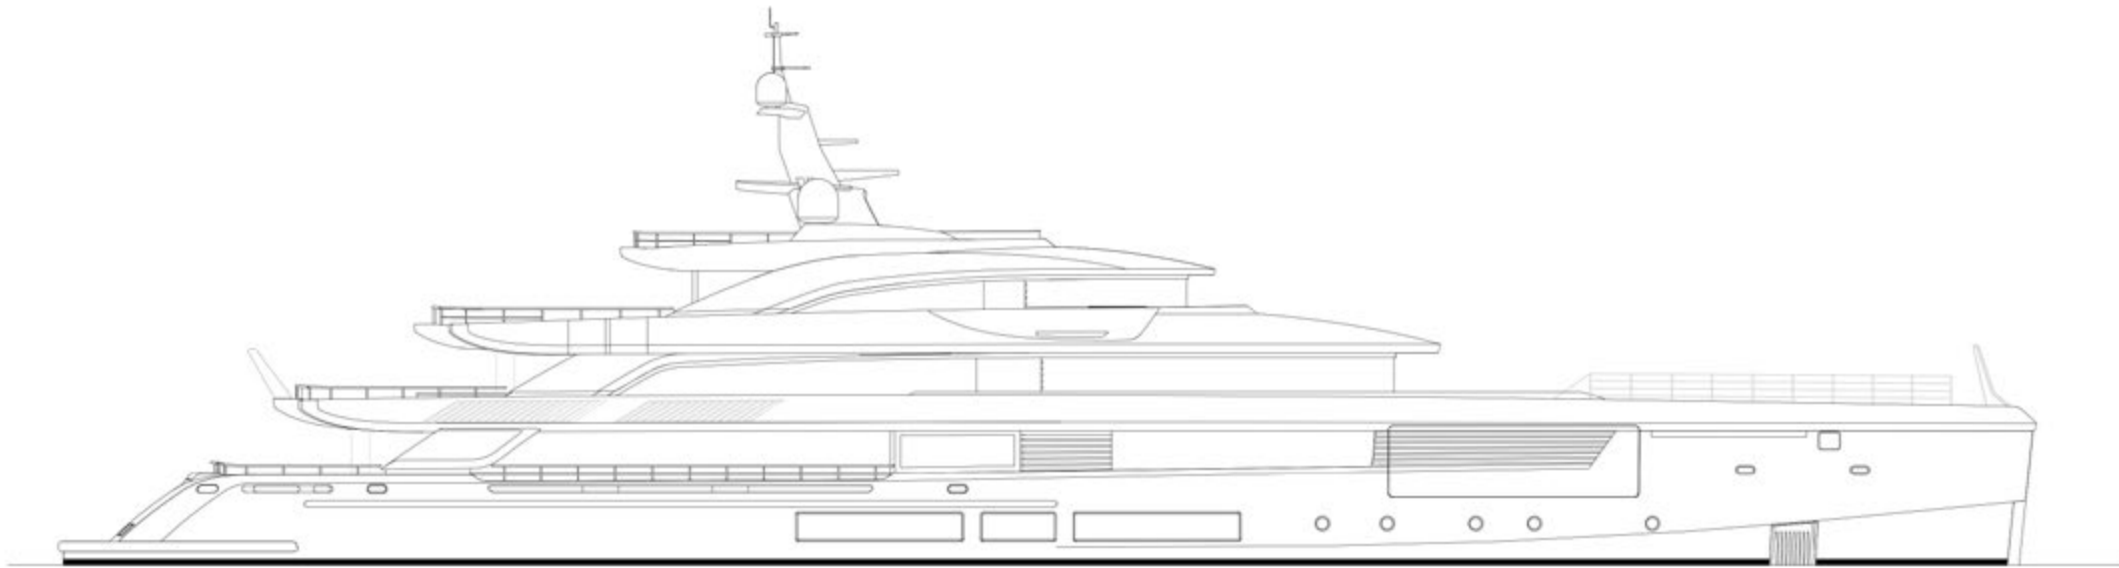

1X TIWAL 2L & 7/5.20 M2 REEFABLE SAIL

1X CUSTOM INFLATABLE DOCK

Yachts offered are subject to availability. The particulars are believed to be correct but are not guaranteed and may not be used for contractual purposes. Specification provided for information only.

YACHT FOR CHARTER | LADY A | 67M / 219' 10" | GENERAL ARRANGEMENT

SUN DECK

BRIDGE DECK

YACHT FOR CHARTER | LADY A | 67M / 219' 10" | GENERAL ARRANGEMENT

Yachts offered are subject to availability. The particulars are believed to be correct but are not guaranteed and may not be used for contractual purposes. Specification provided for information only.