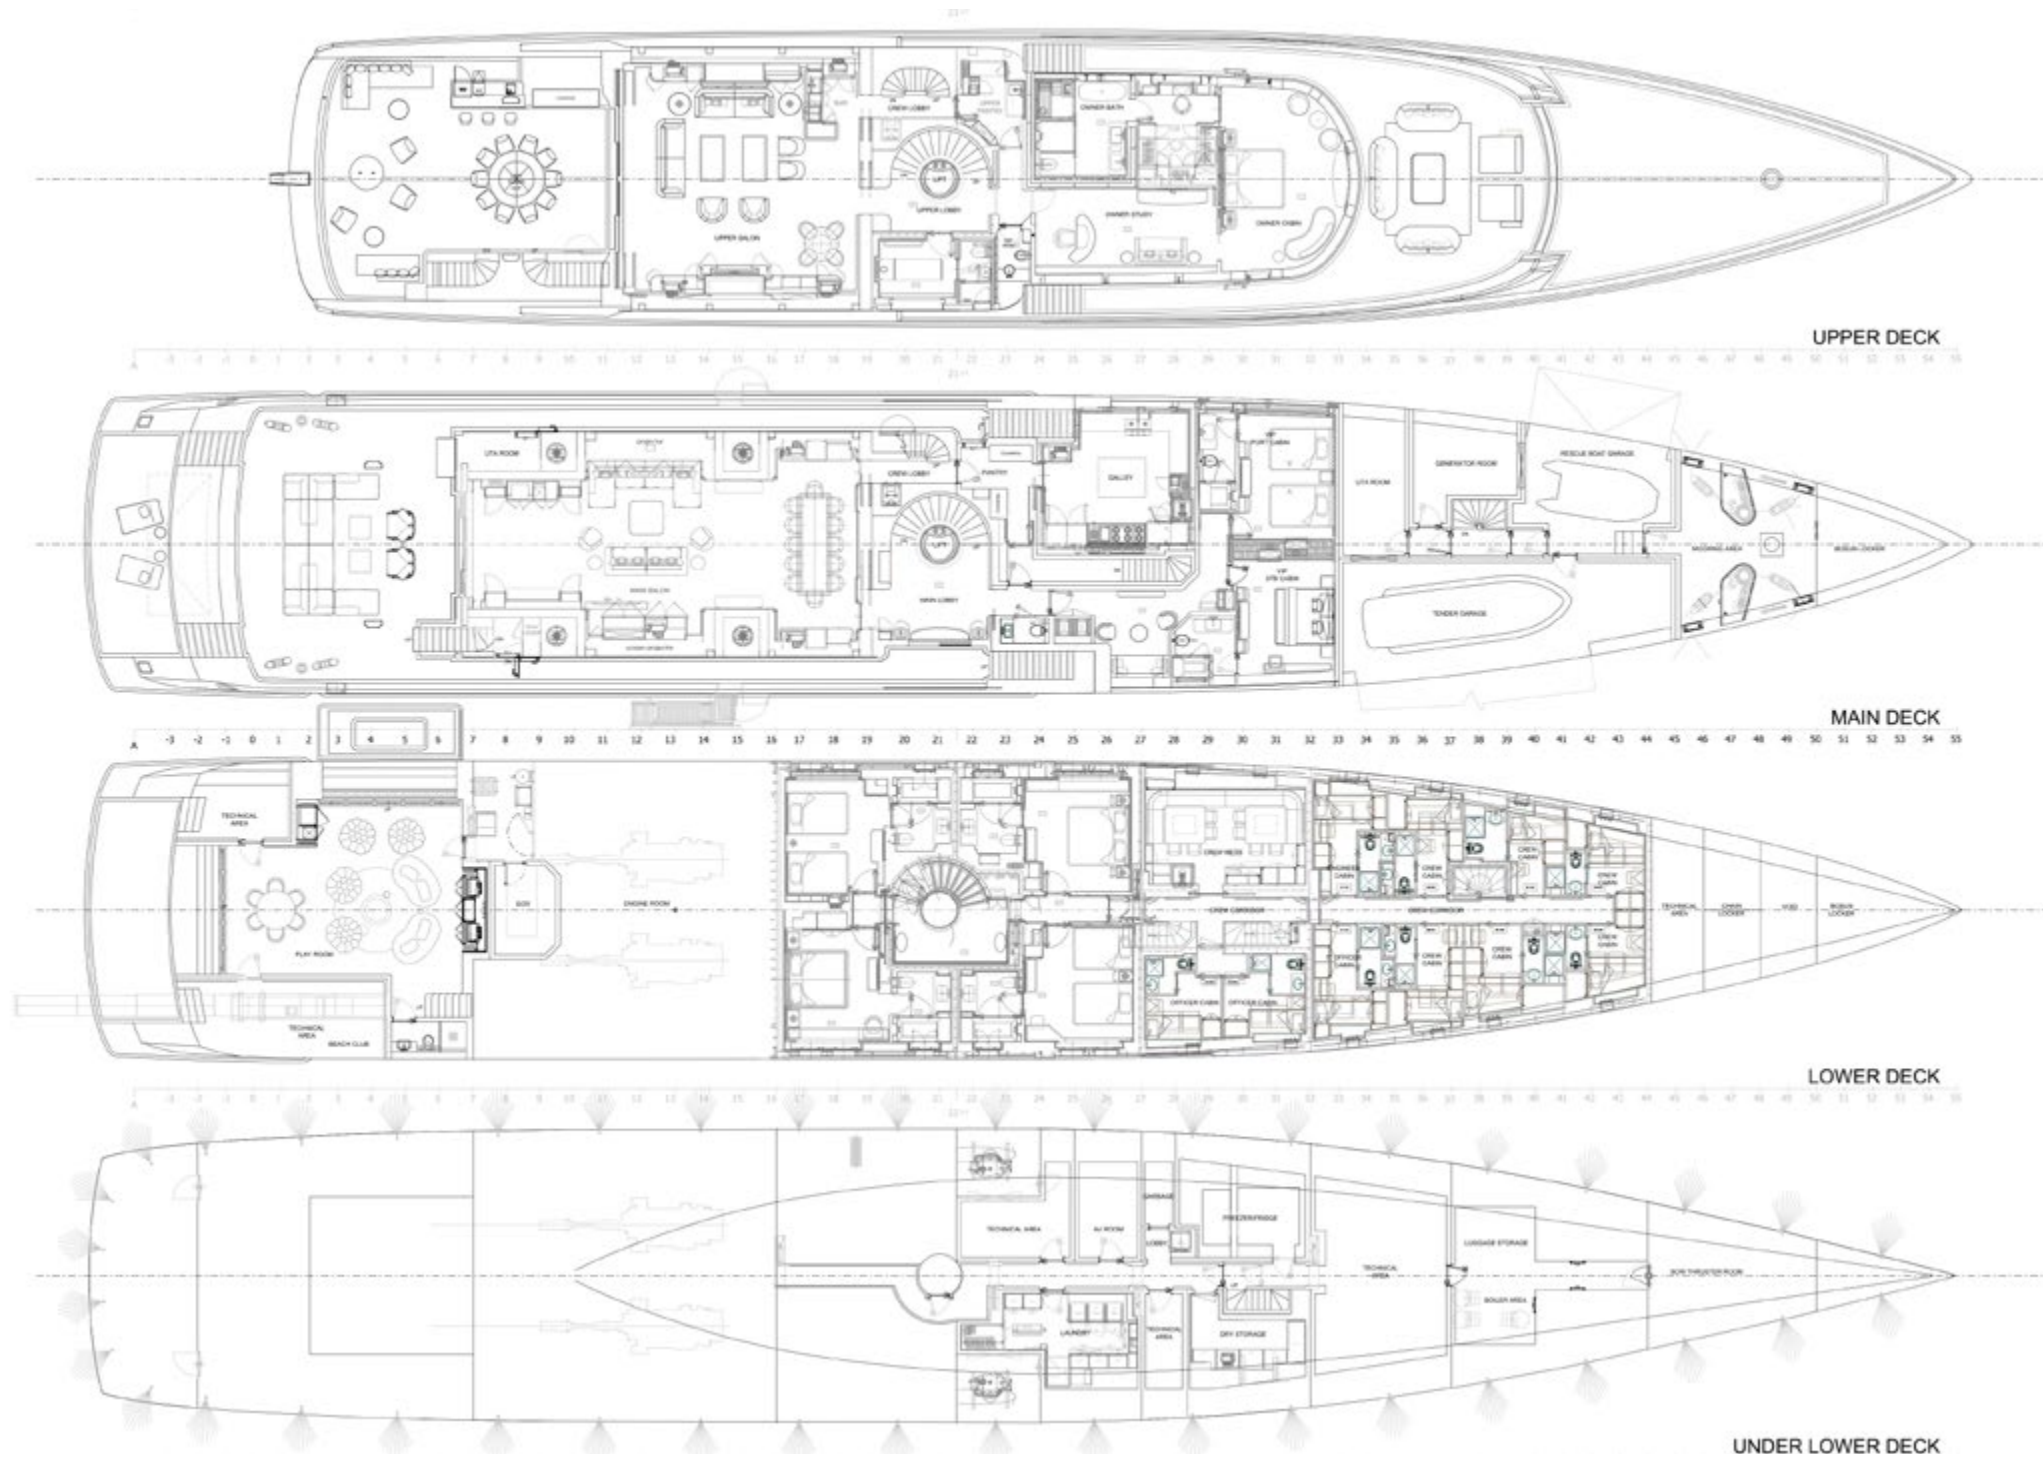

EXPERT'S VIEW

"Designed by Giorgio Cassetta, the brand-new 67M Benetti LADY A exudes sophistication with a sleek exterior and warm interiors crafted from curly maple, Macassar ebony, and Saint Laurent marble. With 7 spacious cabins for 12 guests, including a Master suite with private fore deck on the upper deck and two VIPs on the main deck, LADY A offers unparalleled comfort. Perfect for entertaining, she features multiple alfresco areas, a stunning beach club, and a sundeck with Jacuzzi and bar. A dedicated crew of 17 ensures five-star service on board."

KEY FEATURES

- BRAND NEW 67M BENETTI WITH EXTERIOR DESIGN BY AWARD-WINNING GIORGIO CASSETTA
- 12 GUESTS AND 2 OCCASIONAL WORKERS IN 7 CABINS, PLUS A DEDICATED NANNY CABIN /INFIRMARY
- MASTER SUITE WITH PRIVATE FORE DECK, STUDY, DRESSING ROOM AND EN SUITE BATHROOM WITH SAUNA
- TWO VIP CABINS ON THE MAIN DECK AND FOUR LOWER-DECK CABINS WITH FLEXIBLE SLEEPING ARRANGEMENTS
- ELEVATOR TO ALL INTERIOR DECKS
- EXPANSIVE EXTERIOR SPACES WITH VARIOUS LOUNGING OPTIONS
- STUNNING BEACH CLUB
- FULLY EQUIPPED GYM ON THE BRIDGE DECK WITH SPECTACULAR 180 VIEWS

1X TIWAL 2L & 7/5.20 M2 REEFABLE SAIL

1X CUSTOM INFLATABLE DOCK

Yachts offered are subject to availability. The particulars are believed to be correct but are not guaranteed and may not be used for contractual purposes. Specification provided for information only.

YACHT FOR CHARTER | LADY A | 67M / 219' 10" | GENERAL ARRANGEMENT

SUN DECK

BRIDGE DECK

YACHT FOR CHARTER | LADY A | 67M / 219' 10" | GENERAL ARRANGEMENT

Yachts offered are subject to availability. The particulars are believed to be correct but are not guaranteed and may not be used for contractual purposes. Specification provided for information only.