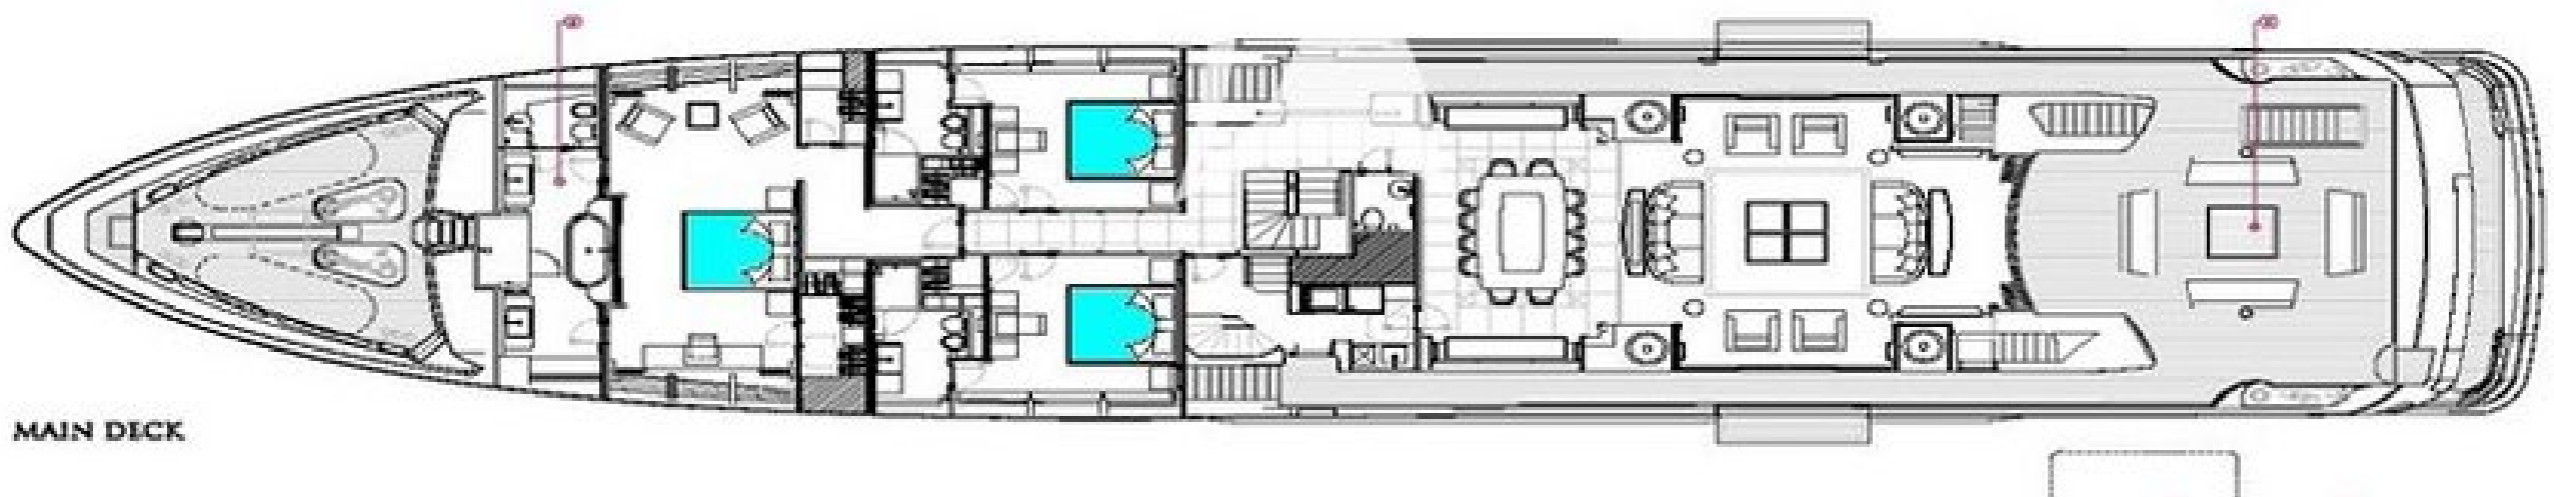

FOR CHARTER

ALESSANDRA III

YACHT FOR CHARTER | ALESSANDRA III | 47.2M / 154'10 | GENERAL ARRANGEMENT

SKYDECK

UPPER DECK

MAIN DECK