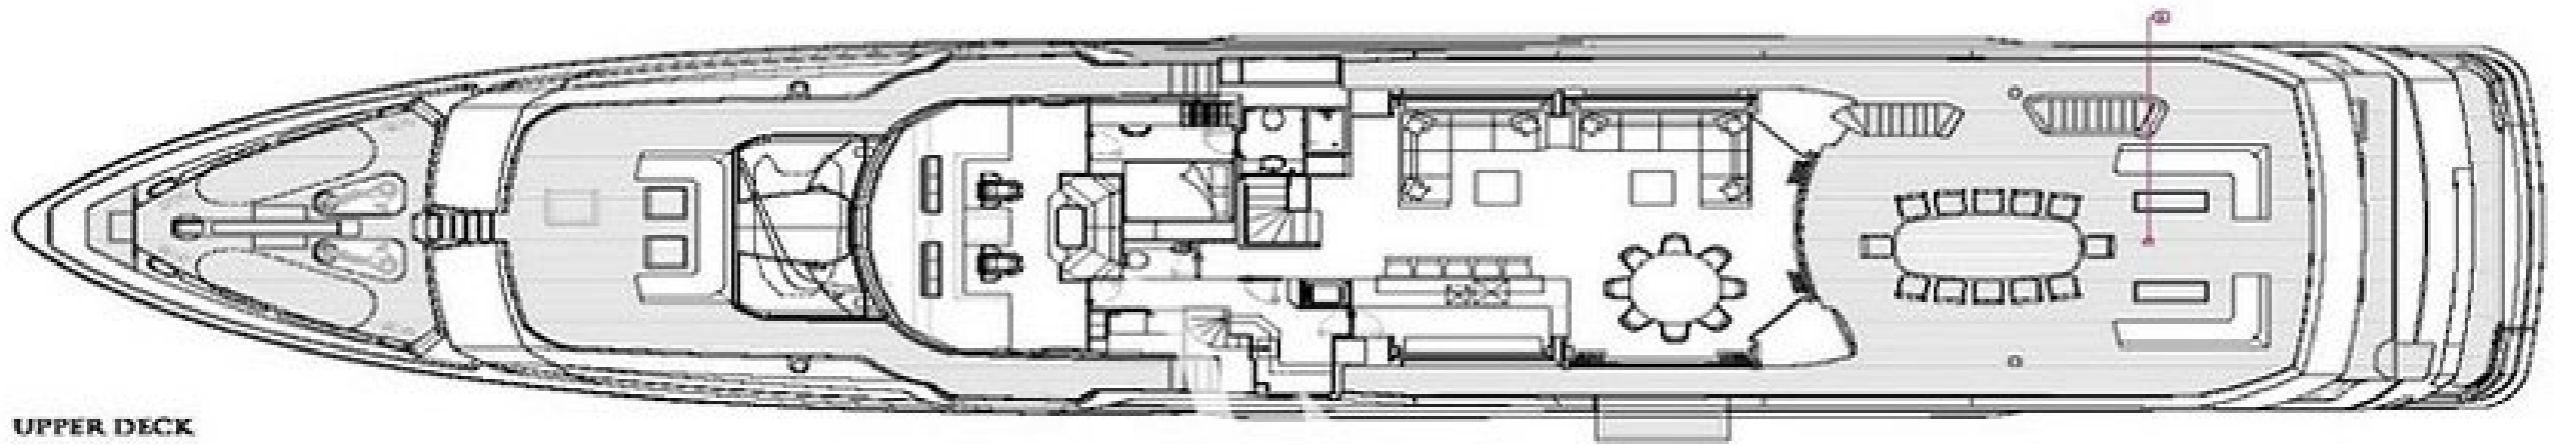

FOR CHARTER

ALESSANDRA III

YACHT FOR CHARTER | ALESSANDRA III | 47.2M / 154'10 | GENERAL ARRANGEMENT

SKYDECK

UPPER DECK

MAIN DECK