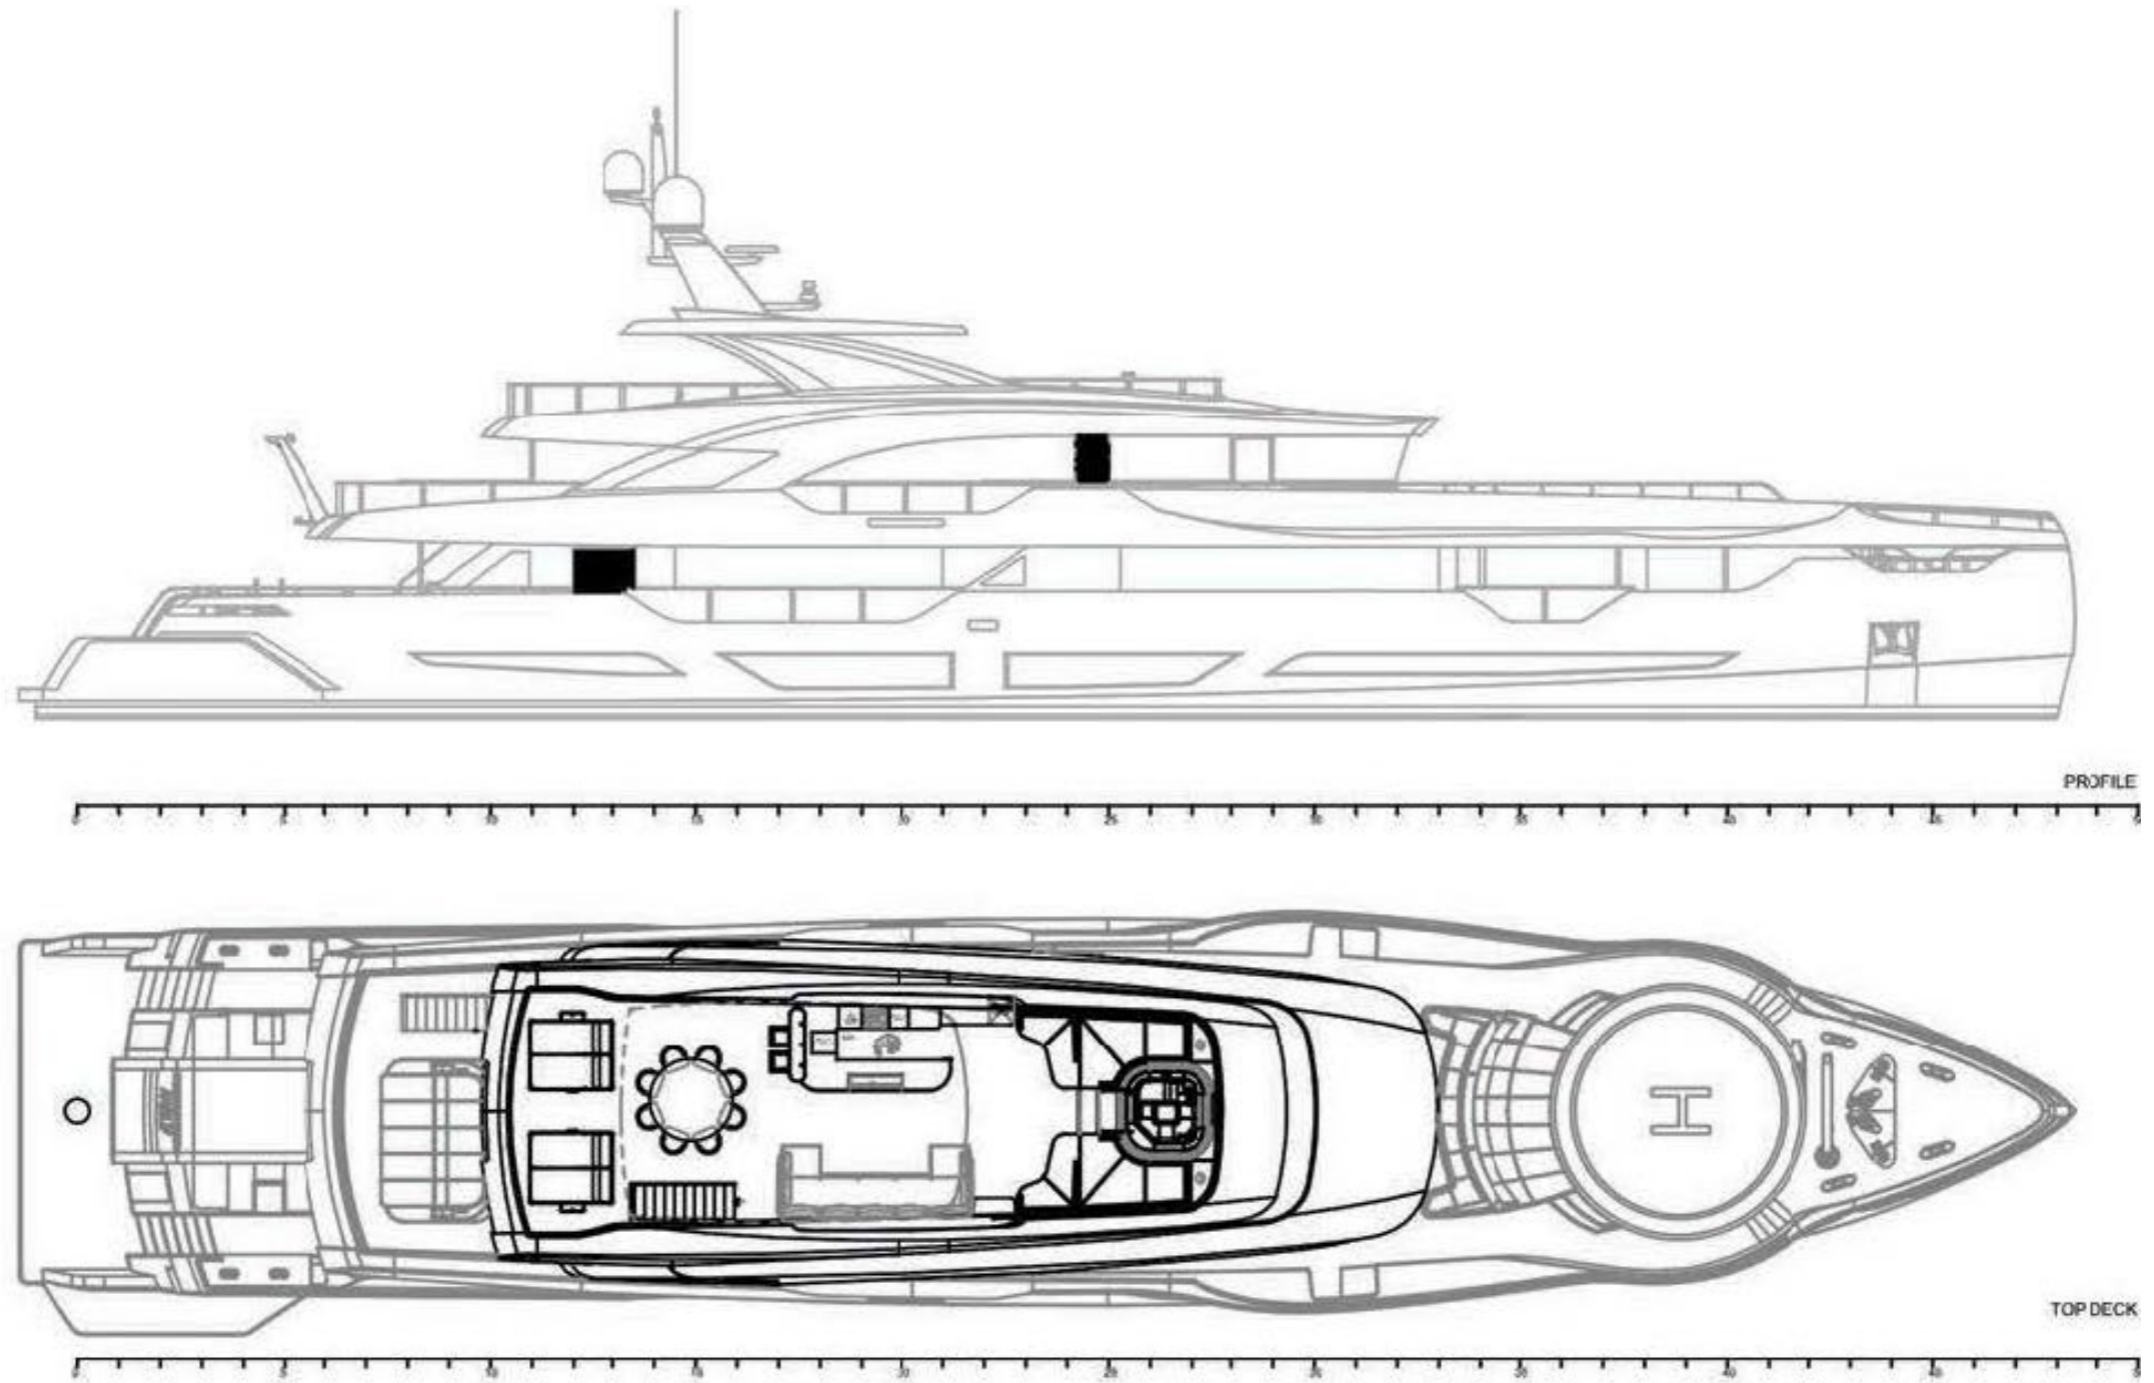

# ANJELIF

BUILDER	COLUMBUS
BUILT	2024
BEAM	9.06M / 29' 8"
STATEROOMS	5
GUESTS	10
CREW	11
SPEED	13 KNOTS / 20 MAX

CRUISING AREA SUMMER	MEDITERRANEAN
CRUISING AREA WINTER	CARIBBEAN/BAHAMAS
WEEKLY RATE HIGH	€ 370,000
WEEKLY RATE LOW	€ 330,000

#### EXPERT'S VIEW

"M/Y ANJELIF, the brand-new, fully custom hybrid 50M Columbus, blends innovation with sophistication. Featuring hybrid propulsion and a Green Certificate for reduced emissions, it showcases a sleek, muscular exterior design, spacious outdoor areas with a heated pool, a Jacuzzi, and a beach club. The open-air cinema on the bow doubles as a dance floor, adding to its allure. With flexible accommodation for 10 guests in 5 spacious cabins, including the Principal's quarters on the main deck, ANJELIF is the perfect choice for those seeking sustainable elegance at sea."

YACHT FOR CHARTER | ANJELIF | 49.76M / 163' 3" | GENERAL ARRANGEMENT

YACHT FOR CHARTER | ANJELIF | 49.76M / 163' 3" | GENERAL ARRANGEMENT

Yachts offered are subject to availability. The particulars are believed to be correct but are not guaranteed and may not be used for contractual purposes. Specification provided for information only.