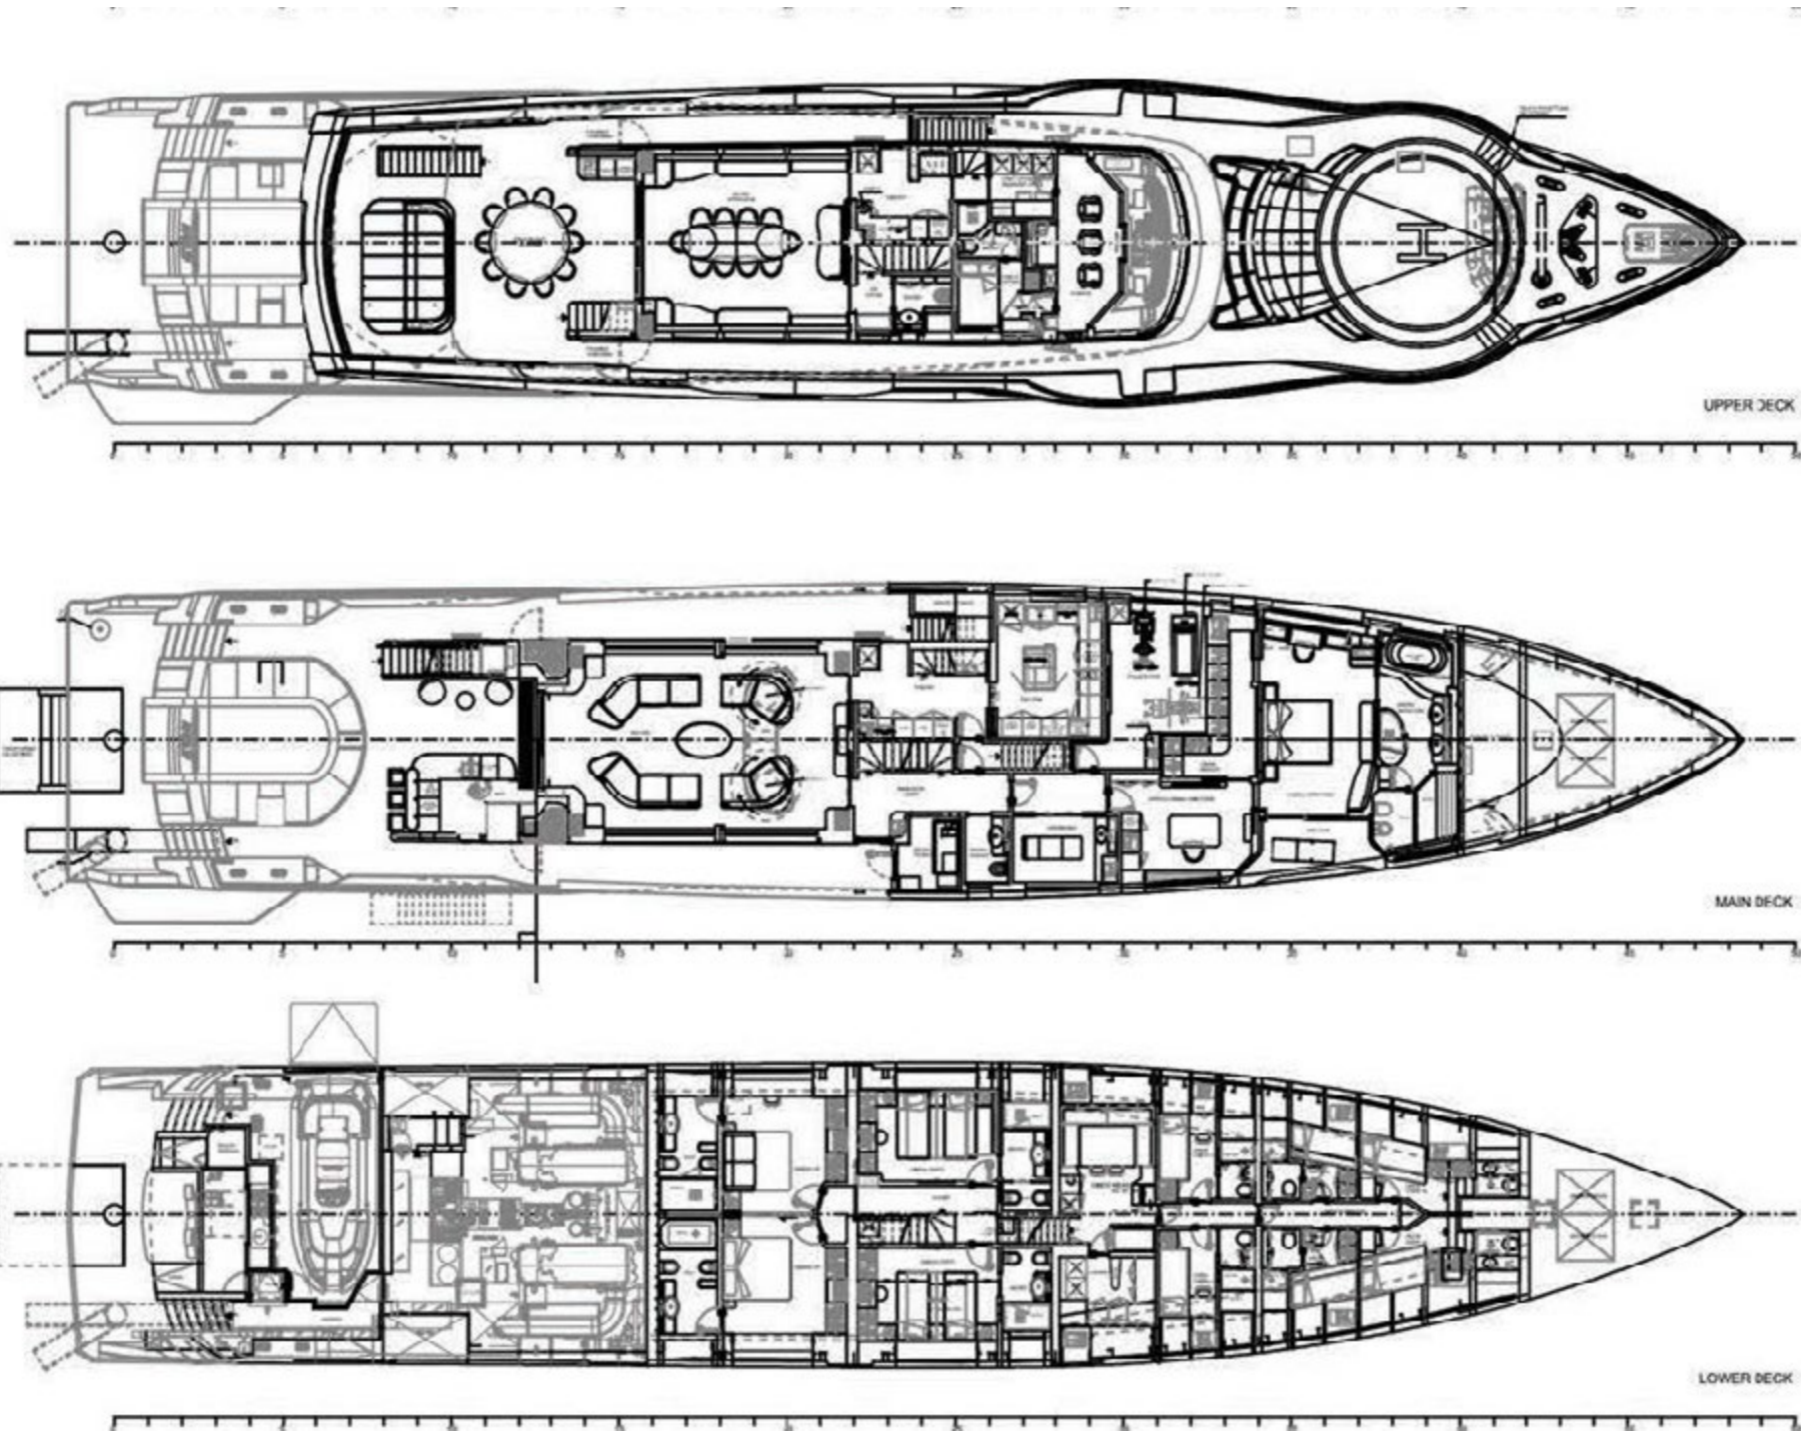

YACHT FOR CHARTER | ANJELIF | 49.76M / 163' 3" | GENERAL ARRANGEMENT

YACHT FOR CHARTER | ANJELIF | 49.76M / 163' 3" | GENERAL ARRANGEMENT

Yachts offered are subject to availability. The particulars are believed to be correct but are not guaranteed and may not be used for contractual purposes. Specification provided for information only.