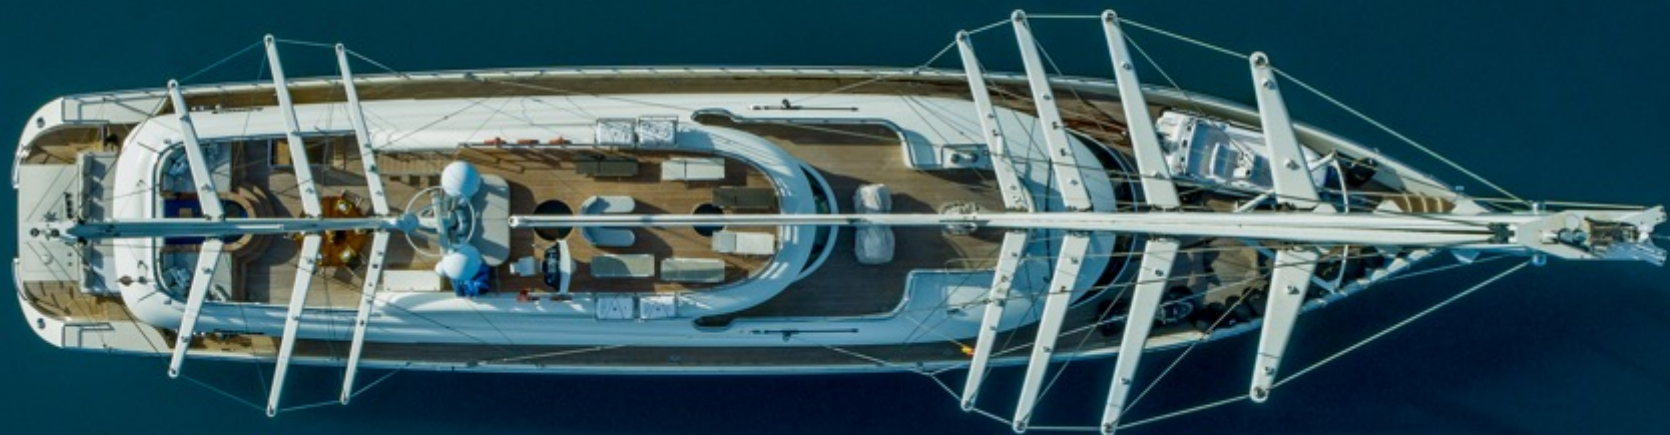

**Beam**

10.28m (33' 9")

**Draft**

4.5m (14' 8")

**Number of Guests**

12

**Number of Crew**

10

**Hull Configuration**

Displacement

**Cruising Speed**

12,5 knots

MAIN DECK

SUN DECK

MASTER CABIN

VIP CABINS