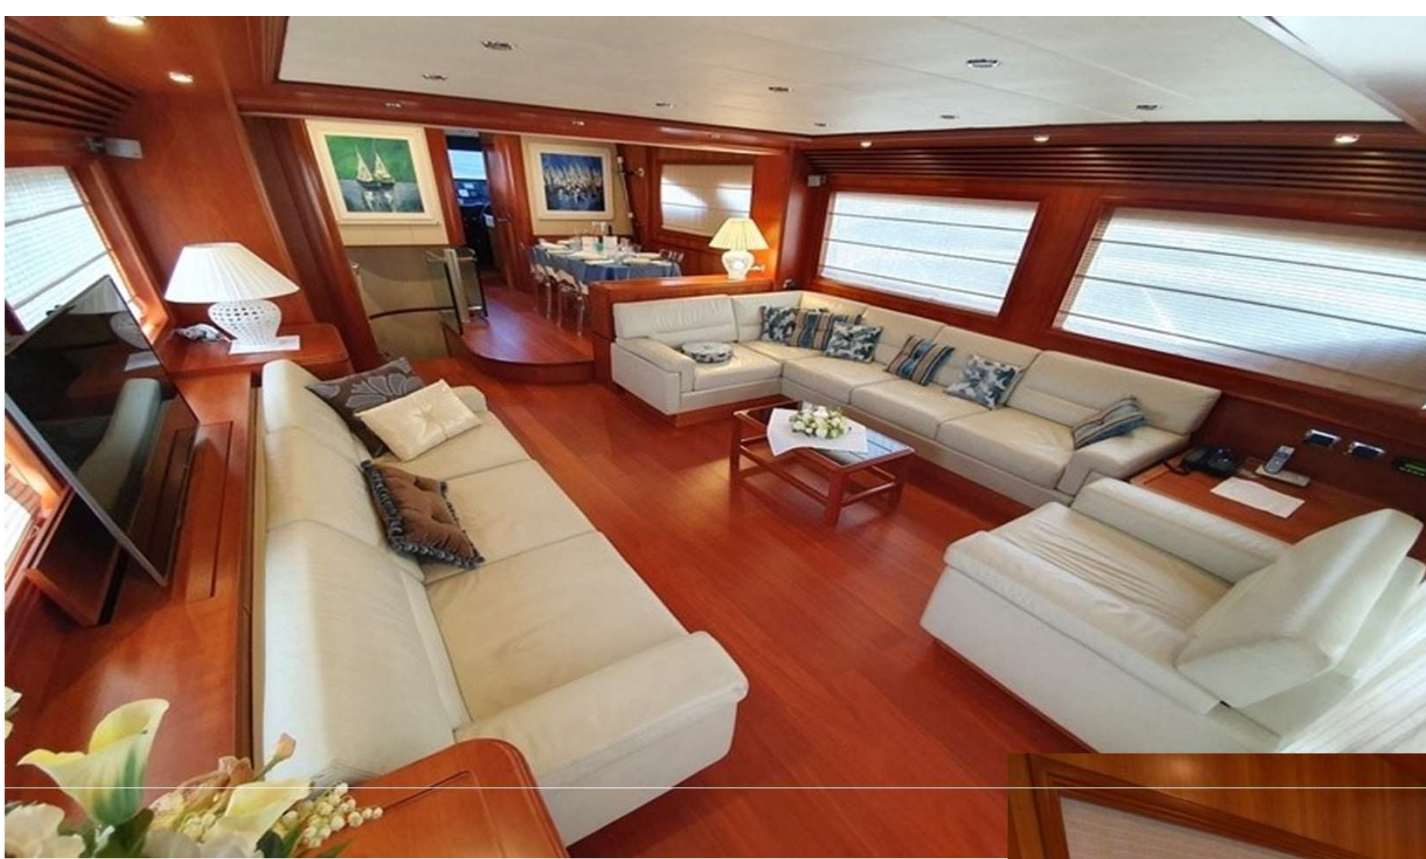

ARMA VII

ALALUNGA 78'

Spacious flybridge: the foredeck with a beautiful solarium is ideal for sunbathing. Flybridge features a large sun-pad and a dinette

Expansive deck space:

on the aft deck there is a beautiful alfresco dining area.

On the main deck, a beautiful salon offers ample space to relax on two sofas and a separate formal dining area.

ARMA VII ACCOMODATION:
4 cabins for max 10 guests

1 Master, 1 VIP,
2 Twin with pullman beds

Master cabin

VIP suite, full-beam

Both two twin cabins offer an additional pullman bed.

All cabins have en-suite facilities.

ARMA VII, with her elegant interiors, spacious deck areas and her professional crew of 3, will safely and comfortably welcome her guests for incredible cruises discovering the breathtaking Mediterranean coasts.