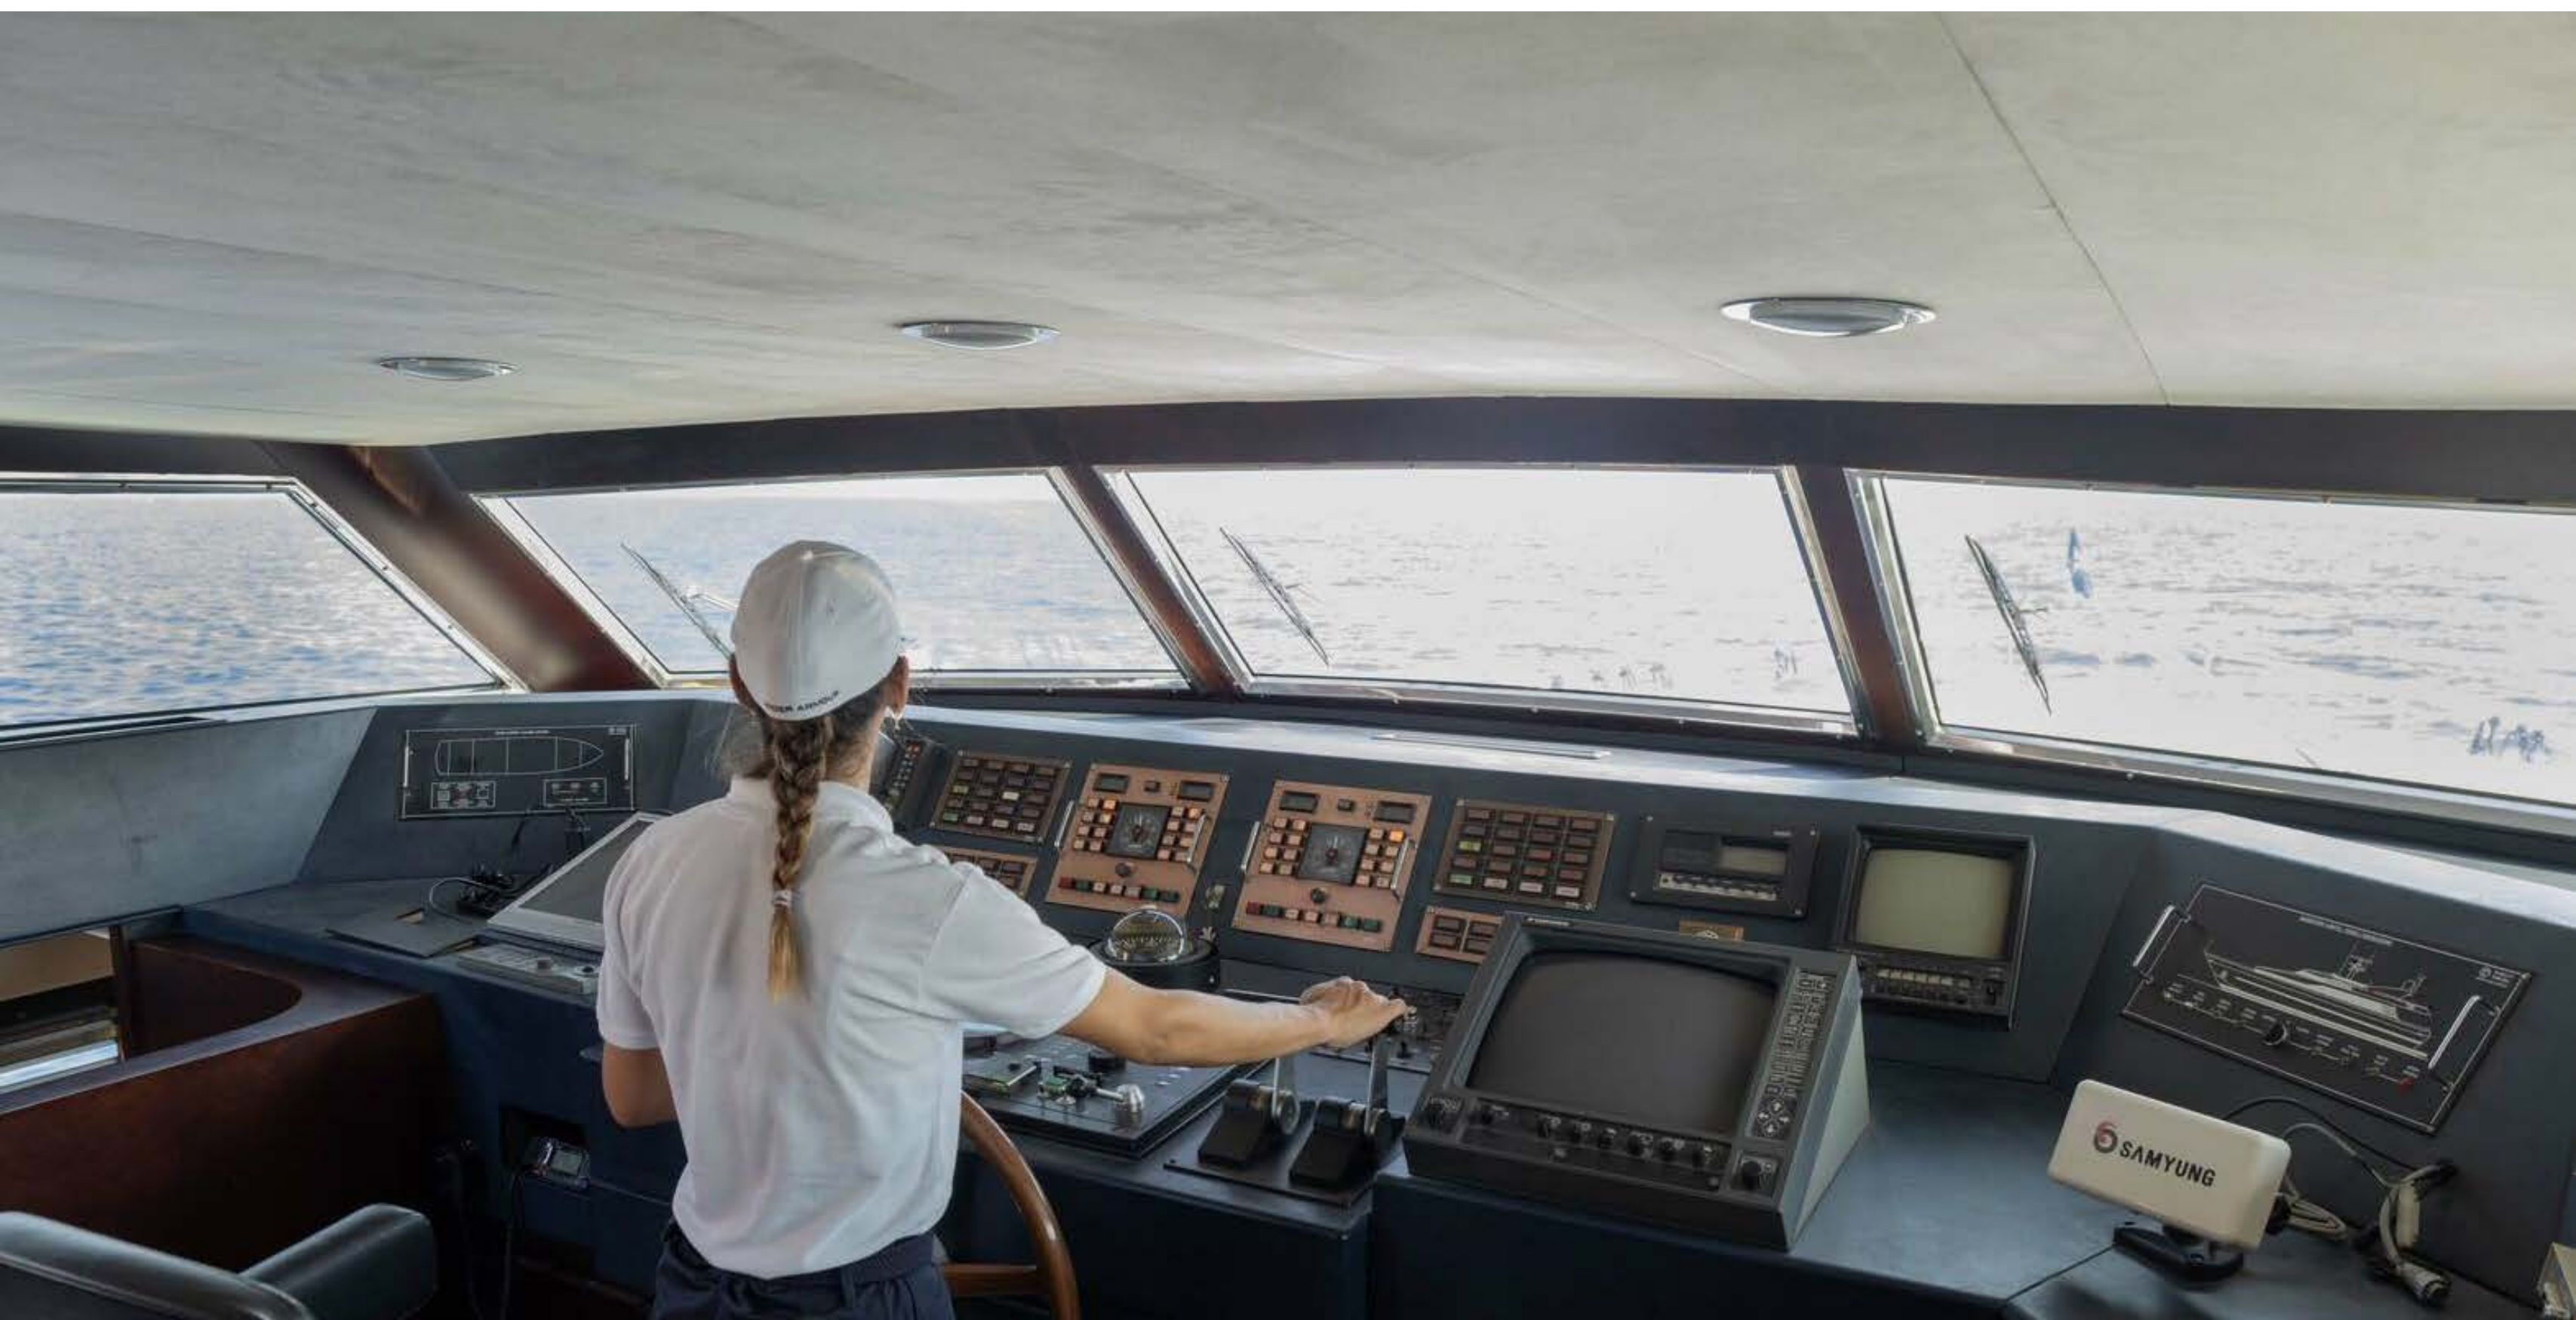

With a cruising speed of 23 knots and an impressive top speed of 31 knots, BELLINI promises a thrilling journey across the Mediterranean. Her water toys, including a 4.6m NOVURANIA tender, SUPs, and skis, provide plenty of entertainment on the water, and various other toys which can be discussed prior to your charter according to your requirements.

EXTERIOR

Starting from her flybridge which transforms into a private oasis of relaxation and luxury, where guests can relax in the Jacuzzi, to the spacious deck areas where one can unwind soaking up the sun with casual refreshments—whether it's coffee, cocktails, or light snacks, expertly prepared at the fully-equipped bar. For added comfort, the removable sunpads create space for a small table, transforming the area into an elegant setting for informal dining, tailored to your needs. Whether basking in the sun or savoring a tranquil sunset, the flybridge provides the ultimate setting for alfresco leisure and will infuse you with joy and serenity.