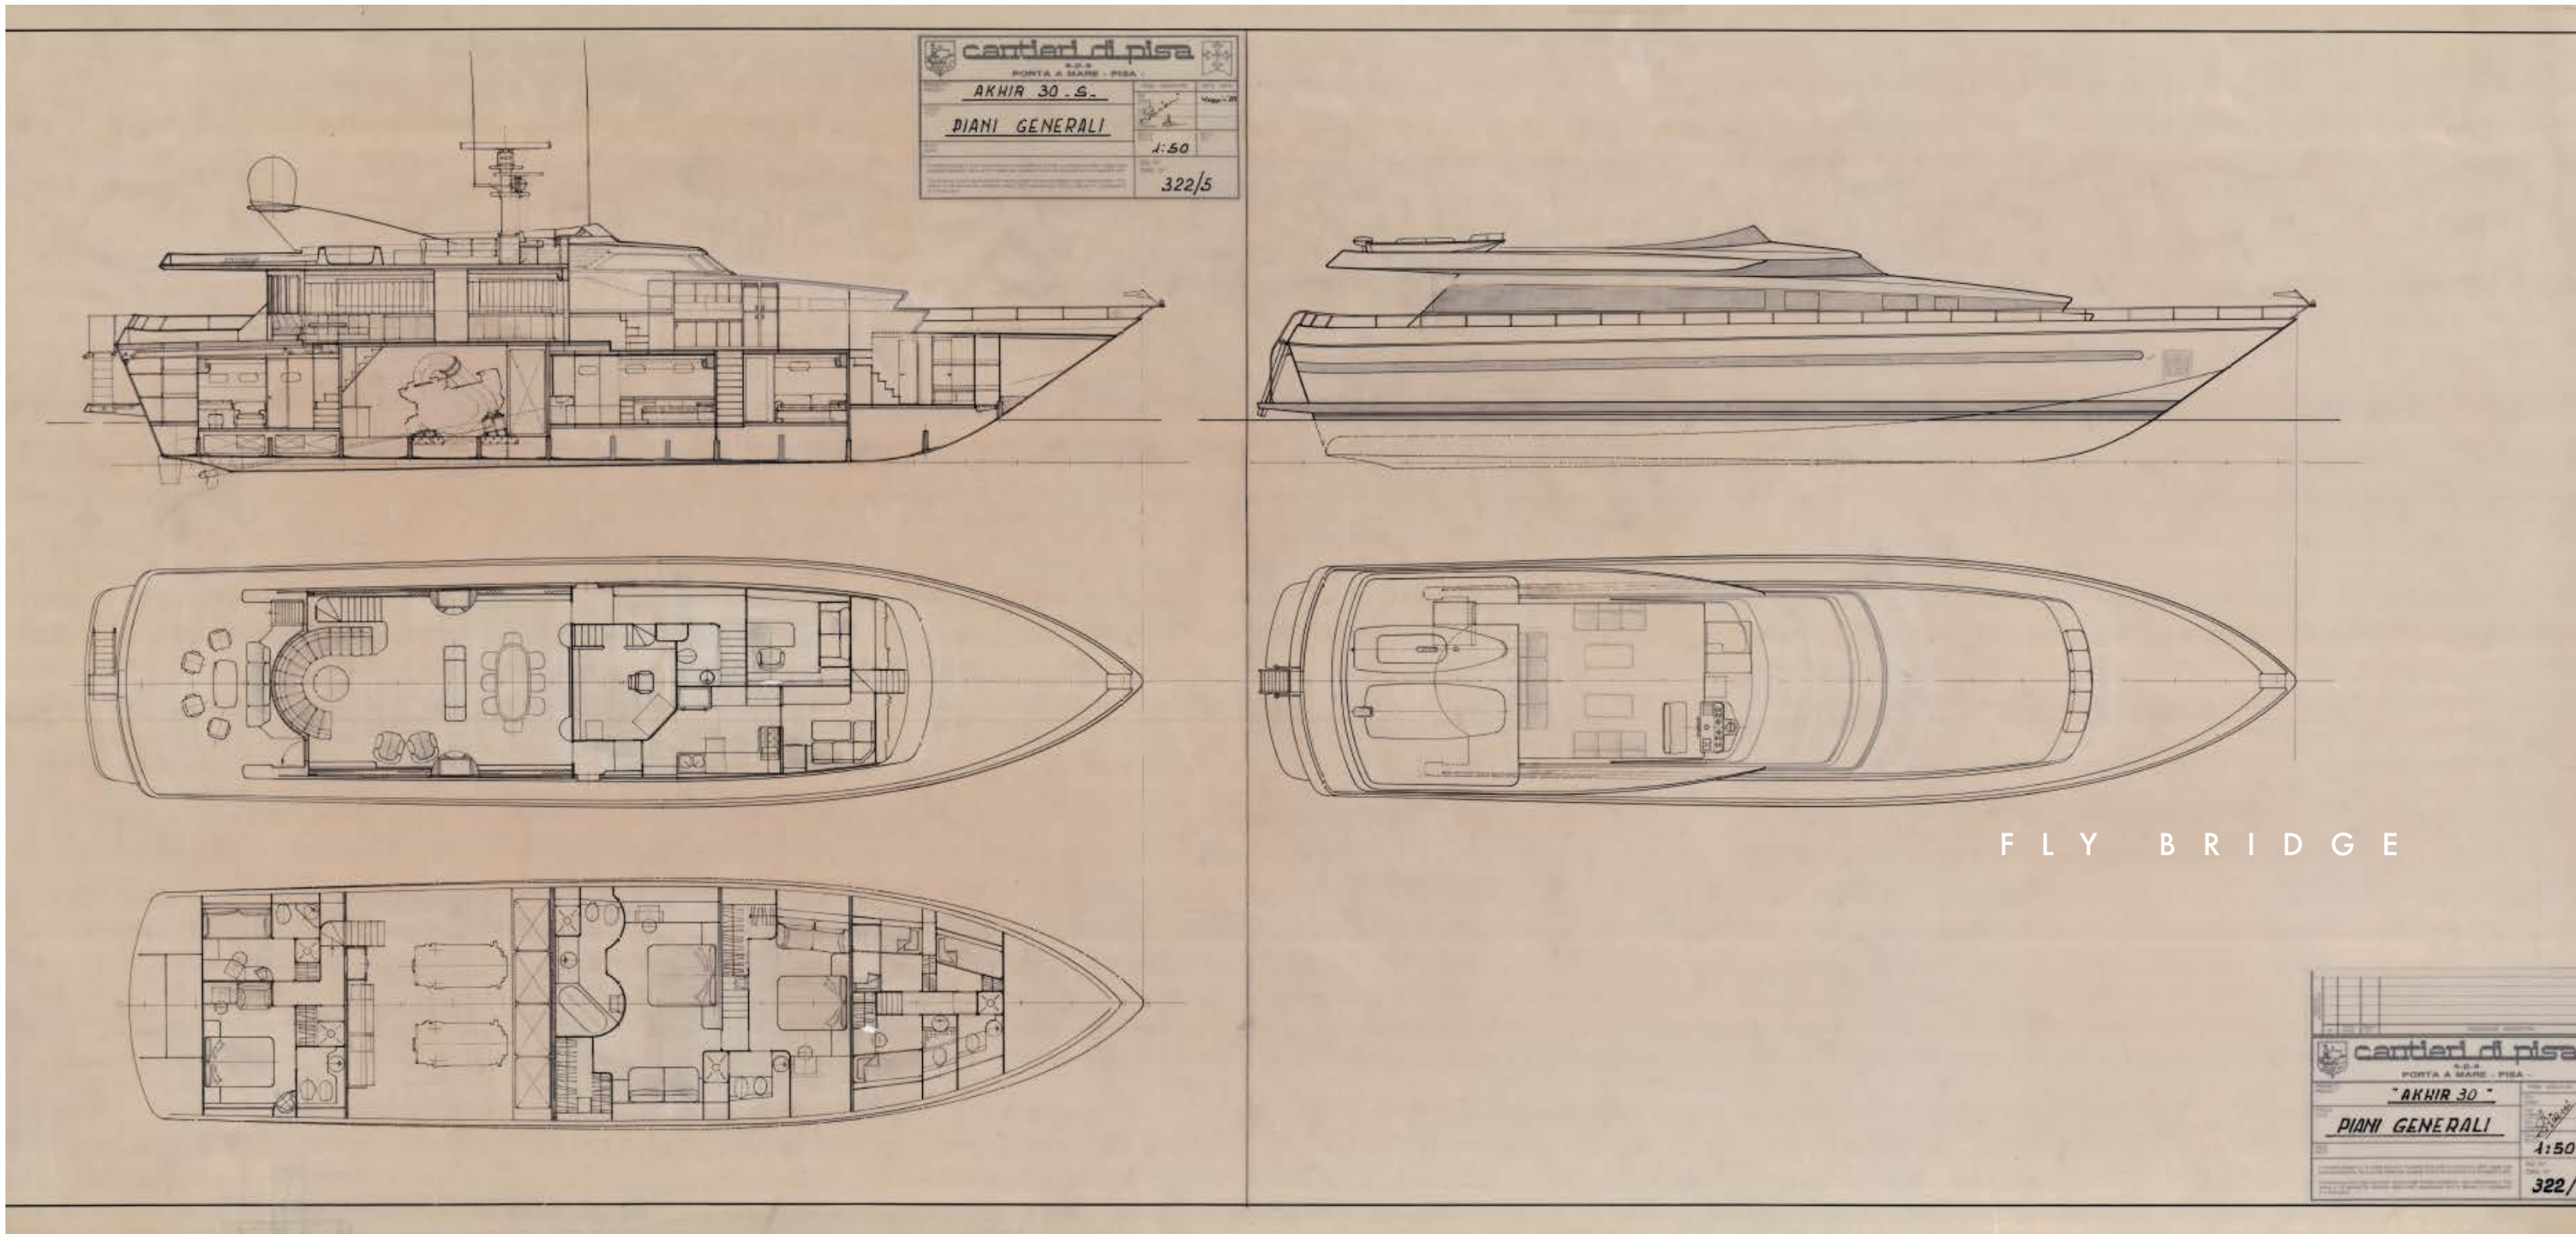

BELLINI

29.69M | Cantieri di Pisa | 1988/2024

 LENGTH 29.69m

 BEAM 7.4m

 NO. OF GUESTS 12

 MAX SPEED 31kts

 GUEST CABINS 5

INTERIOR

EXTERIOR

Starting from her flybridge which transforms into a private oasis of relaxation and luxury, where guests can relax in the Jacuzzi, to the spacious deck areas where one can unwind soaking up the sun with casual refreshments—whether it's coffee, cocktails, or light snacks, expertly prepared at the fully-equipped bar. For added comfort, the removable sunpads create space for a small table, transforming the area into an elegant setting for informal dining, tailored to your needs. Whether basking in the sun or savoring a tranquil sunset, the flybridge provides the ultimate setting for alfresco leisure and will infuse you with joy and serenity.

TENDER & TOYS

TENDER & TOYS

1 x 4.6m Novurania
SUPs and skis

FLY BRIDGE

cantieri di pisa
P.O. PORTA A MARE - PISA
AKHIR 30 - G.
PIANI GENERALI
1:50
322/5

cantieri di pisa
P.O. PORTA A MARE - PISA
AKHIR 30
PIANI GENERALI
1:50
322/5