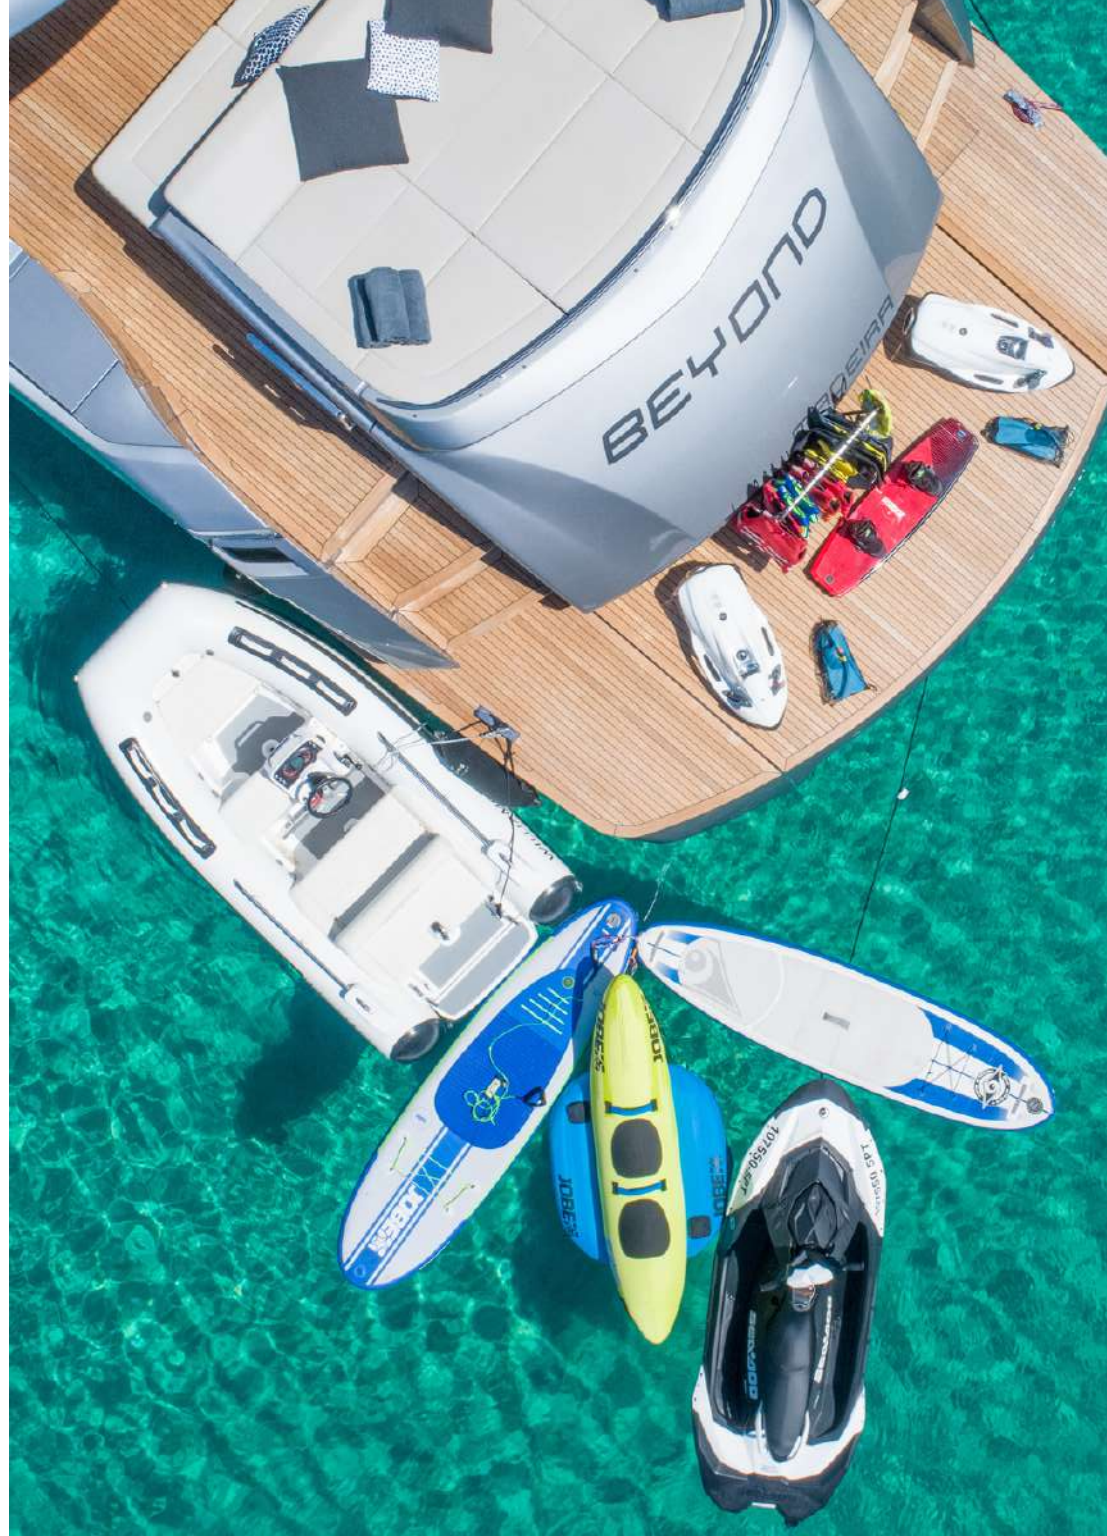

TOYS & TENDER

- Tender Williams 345 Sportjet
- Jet ski Seadoo Spark Jetbike3
- 2 x Seabob F5S
- Wakeboard
- SUP
- Donut
- Snorkelling gear