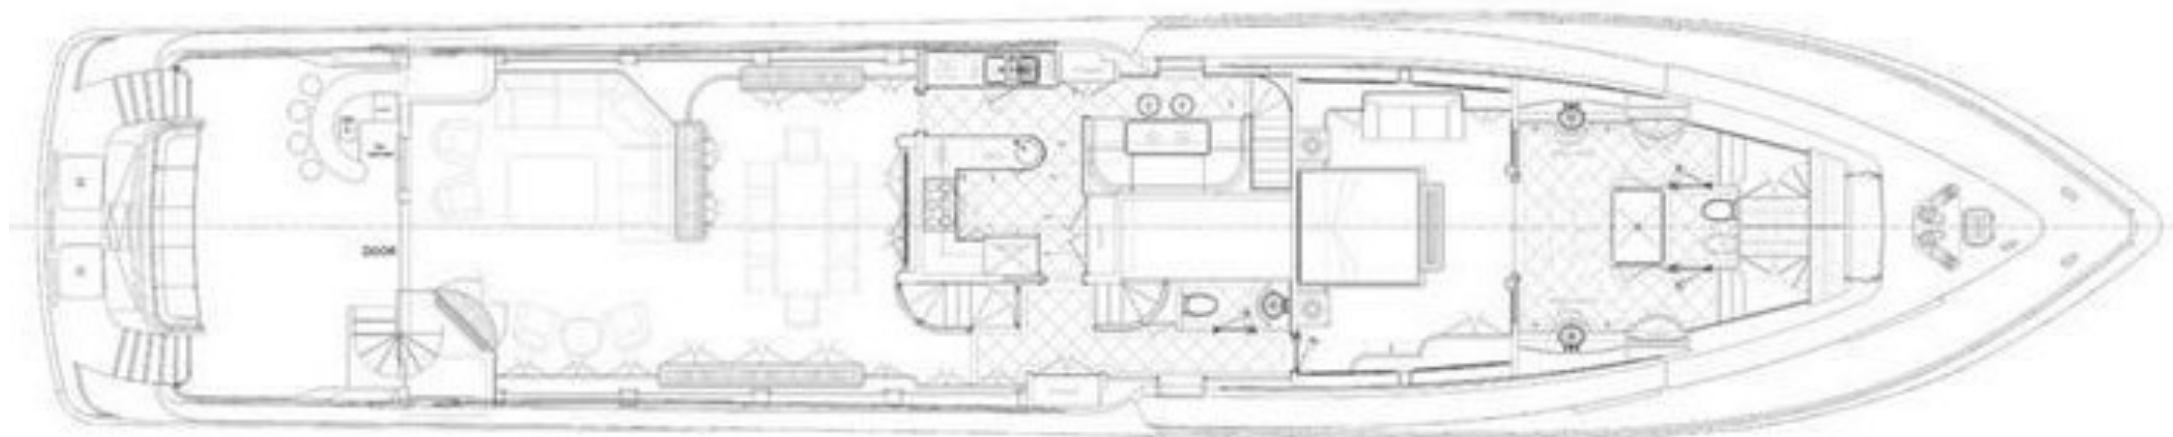

CAMILLE

124' BROWARD MARINE

5 Staterooms | 10 Guests | 5 Crew

Main Salon

Main Salon

Formal Dining

Foyer to On-Deck Master

On-Deck Master

Flybridge Settee

Flybridge Jacuzzi

Flybridge Loungers

Flybridge Deck

Flybridge Deck

Main Aft Deck

32' Intrepid Tender

TENDERS & TOYS