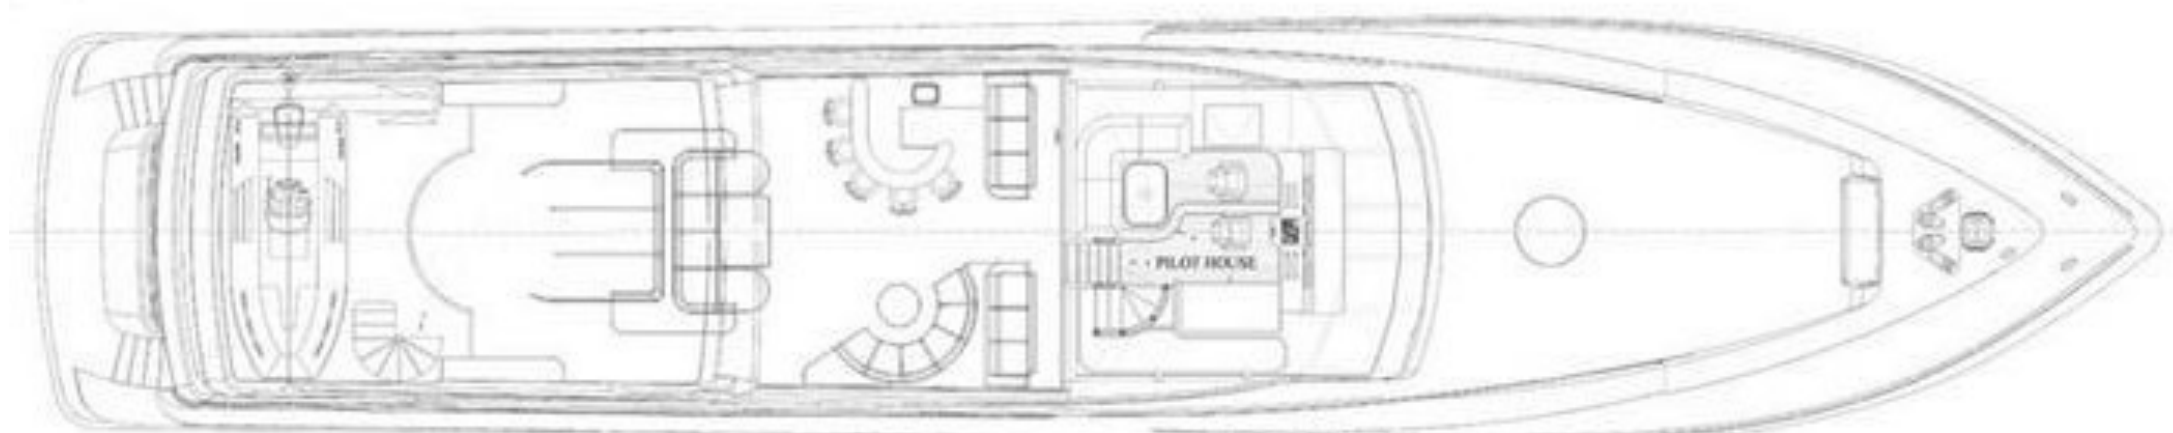

CAMILLE

124' BROWARD MARINE

5 Staterooms | 10 Guests | 5 Crew

Main Salon

Main Salon

Formal Dining

Foyer to On-Deck Master

On-Deck Master

Flybridge Settee

Flybridge Jacuzzi

Flybridge Loungers

Flybridge Deck

Flybridge Deck

Main Aft Deck

32' Intrepid Tender

TENDERS & TOYS