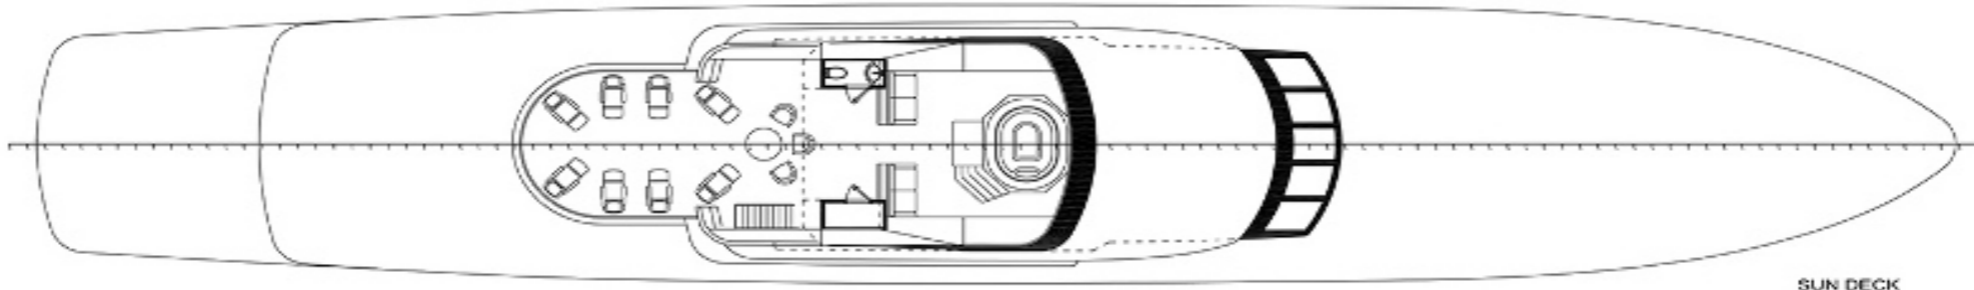

YACHT FOR CHARTER | CHANTAL MA VIE | 55M / 179' | GENERAL ARRANGEMENT

SUN DECK

UPPER DECK

MAIN DECK

LOWER DECK