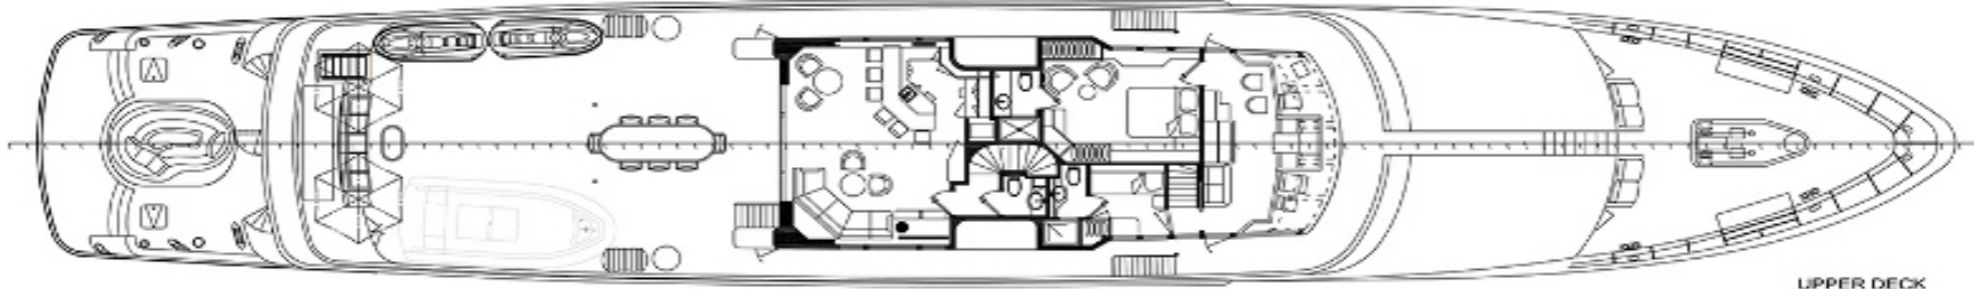

YACHT FOR CHARTER | CHANTAL MA VIE | 55M / 179' | GENERAL ARRANGEMENT

SUN DECK

UPPER DECK

MAIN DECK

LOWER DECK