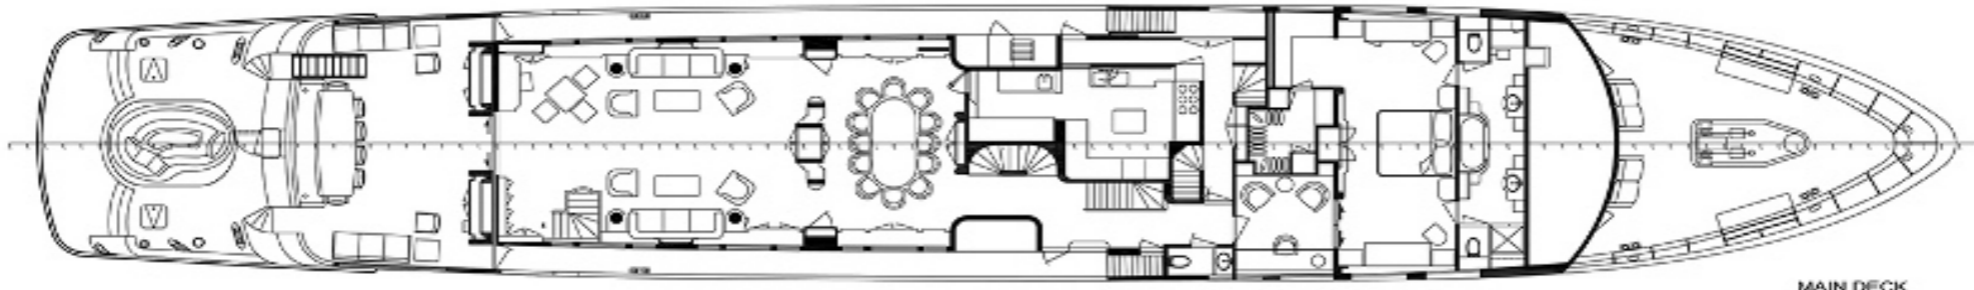

YACHT FOR CHARTER | CHANTAL MA VIE | 55M / 179' | GENERAL ARRANGEMENT

SUN DECK

UPPER DECK

MAIN DECK

LOWER DECK