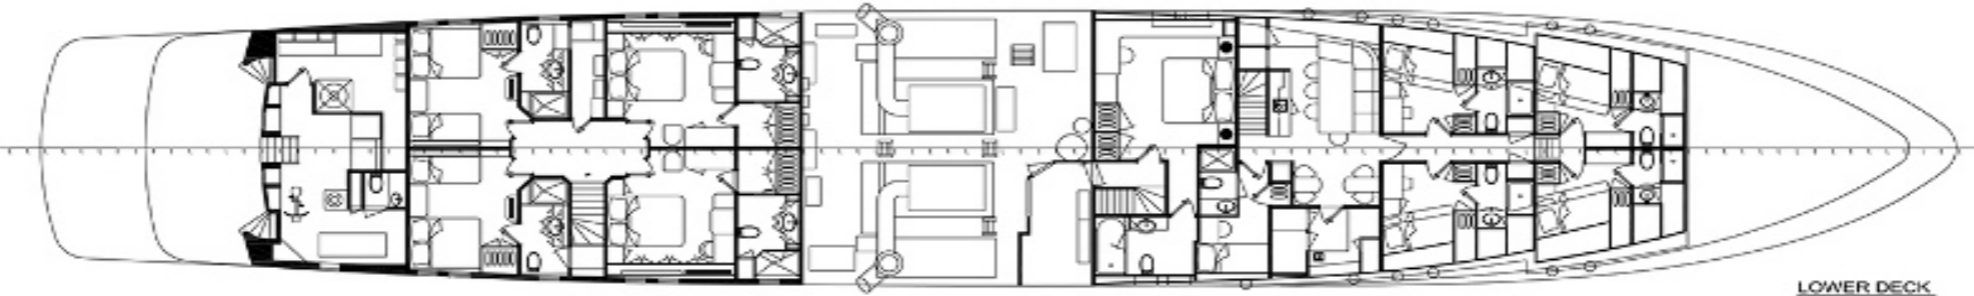

YACHT FOR CHARTER | CHANTAL MA VIE | 55M / 179' | GENERAL ARRANGEMENT

SUN DECK

UPPER DECK

MAIN DECK

LOWER DECK