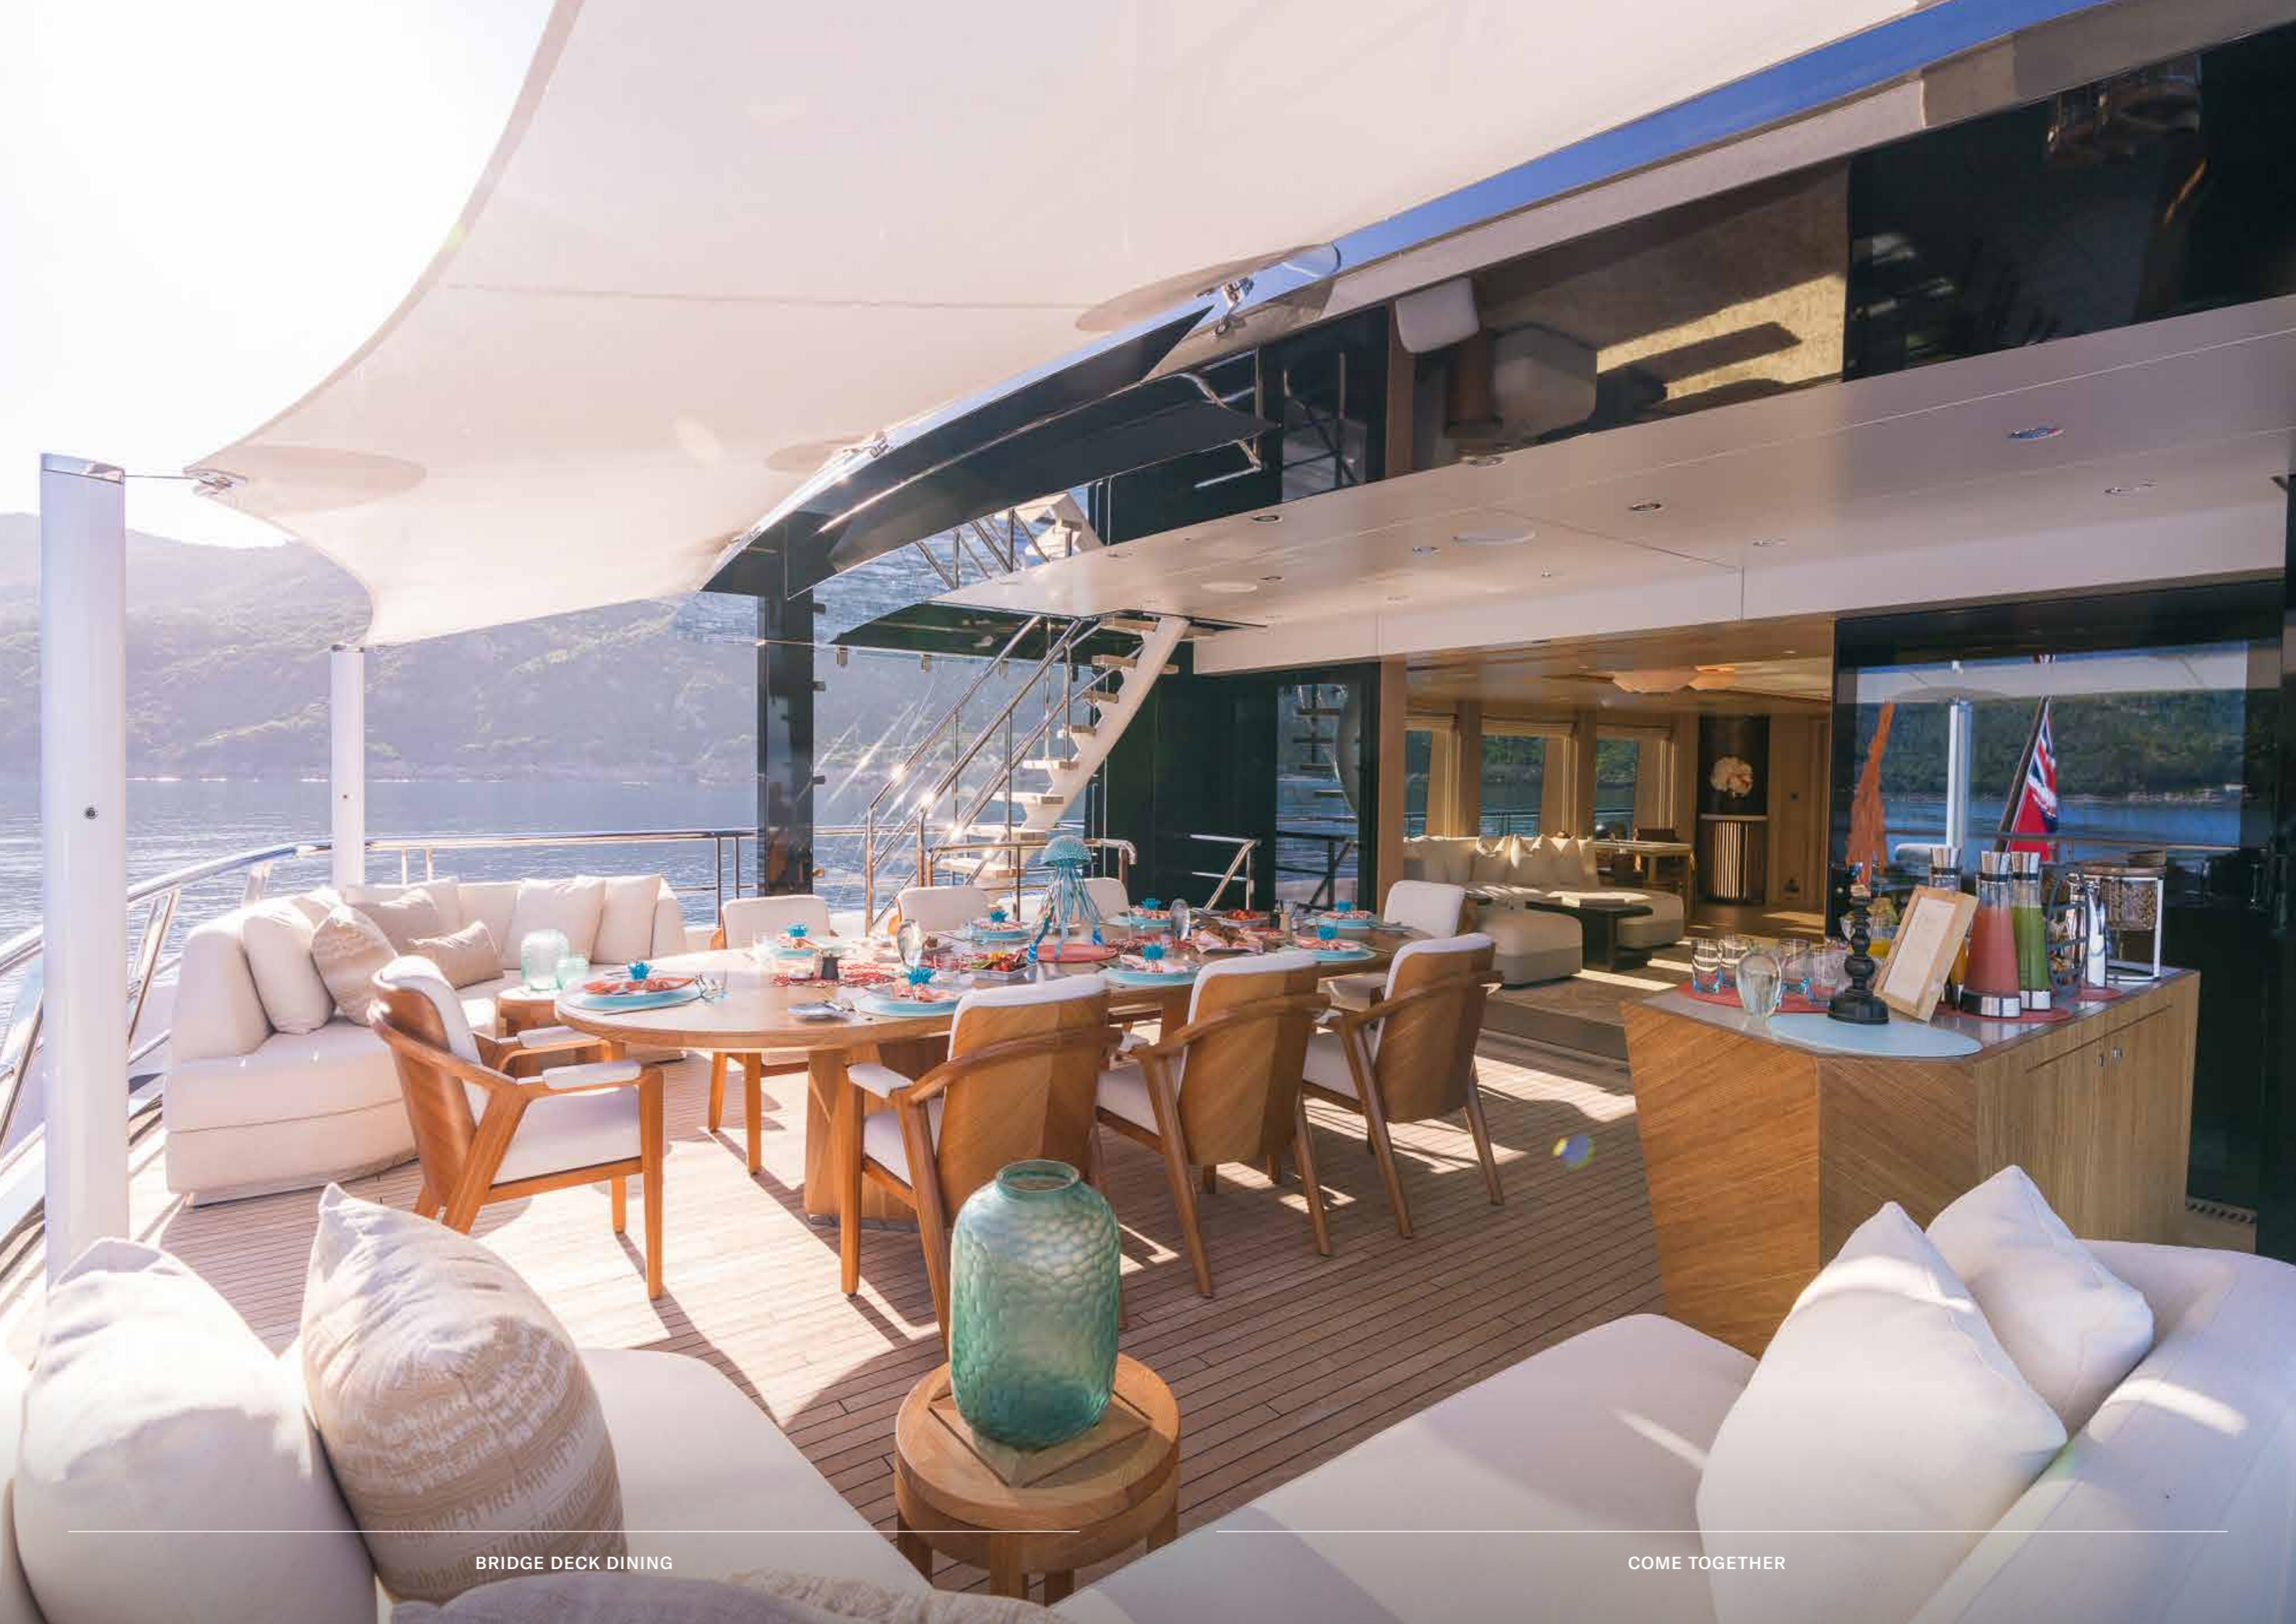

COME TOGETHER

BRIDGE DECK DINING

COME TOGETHER