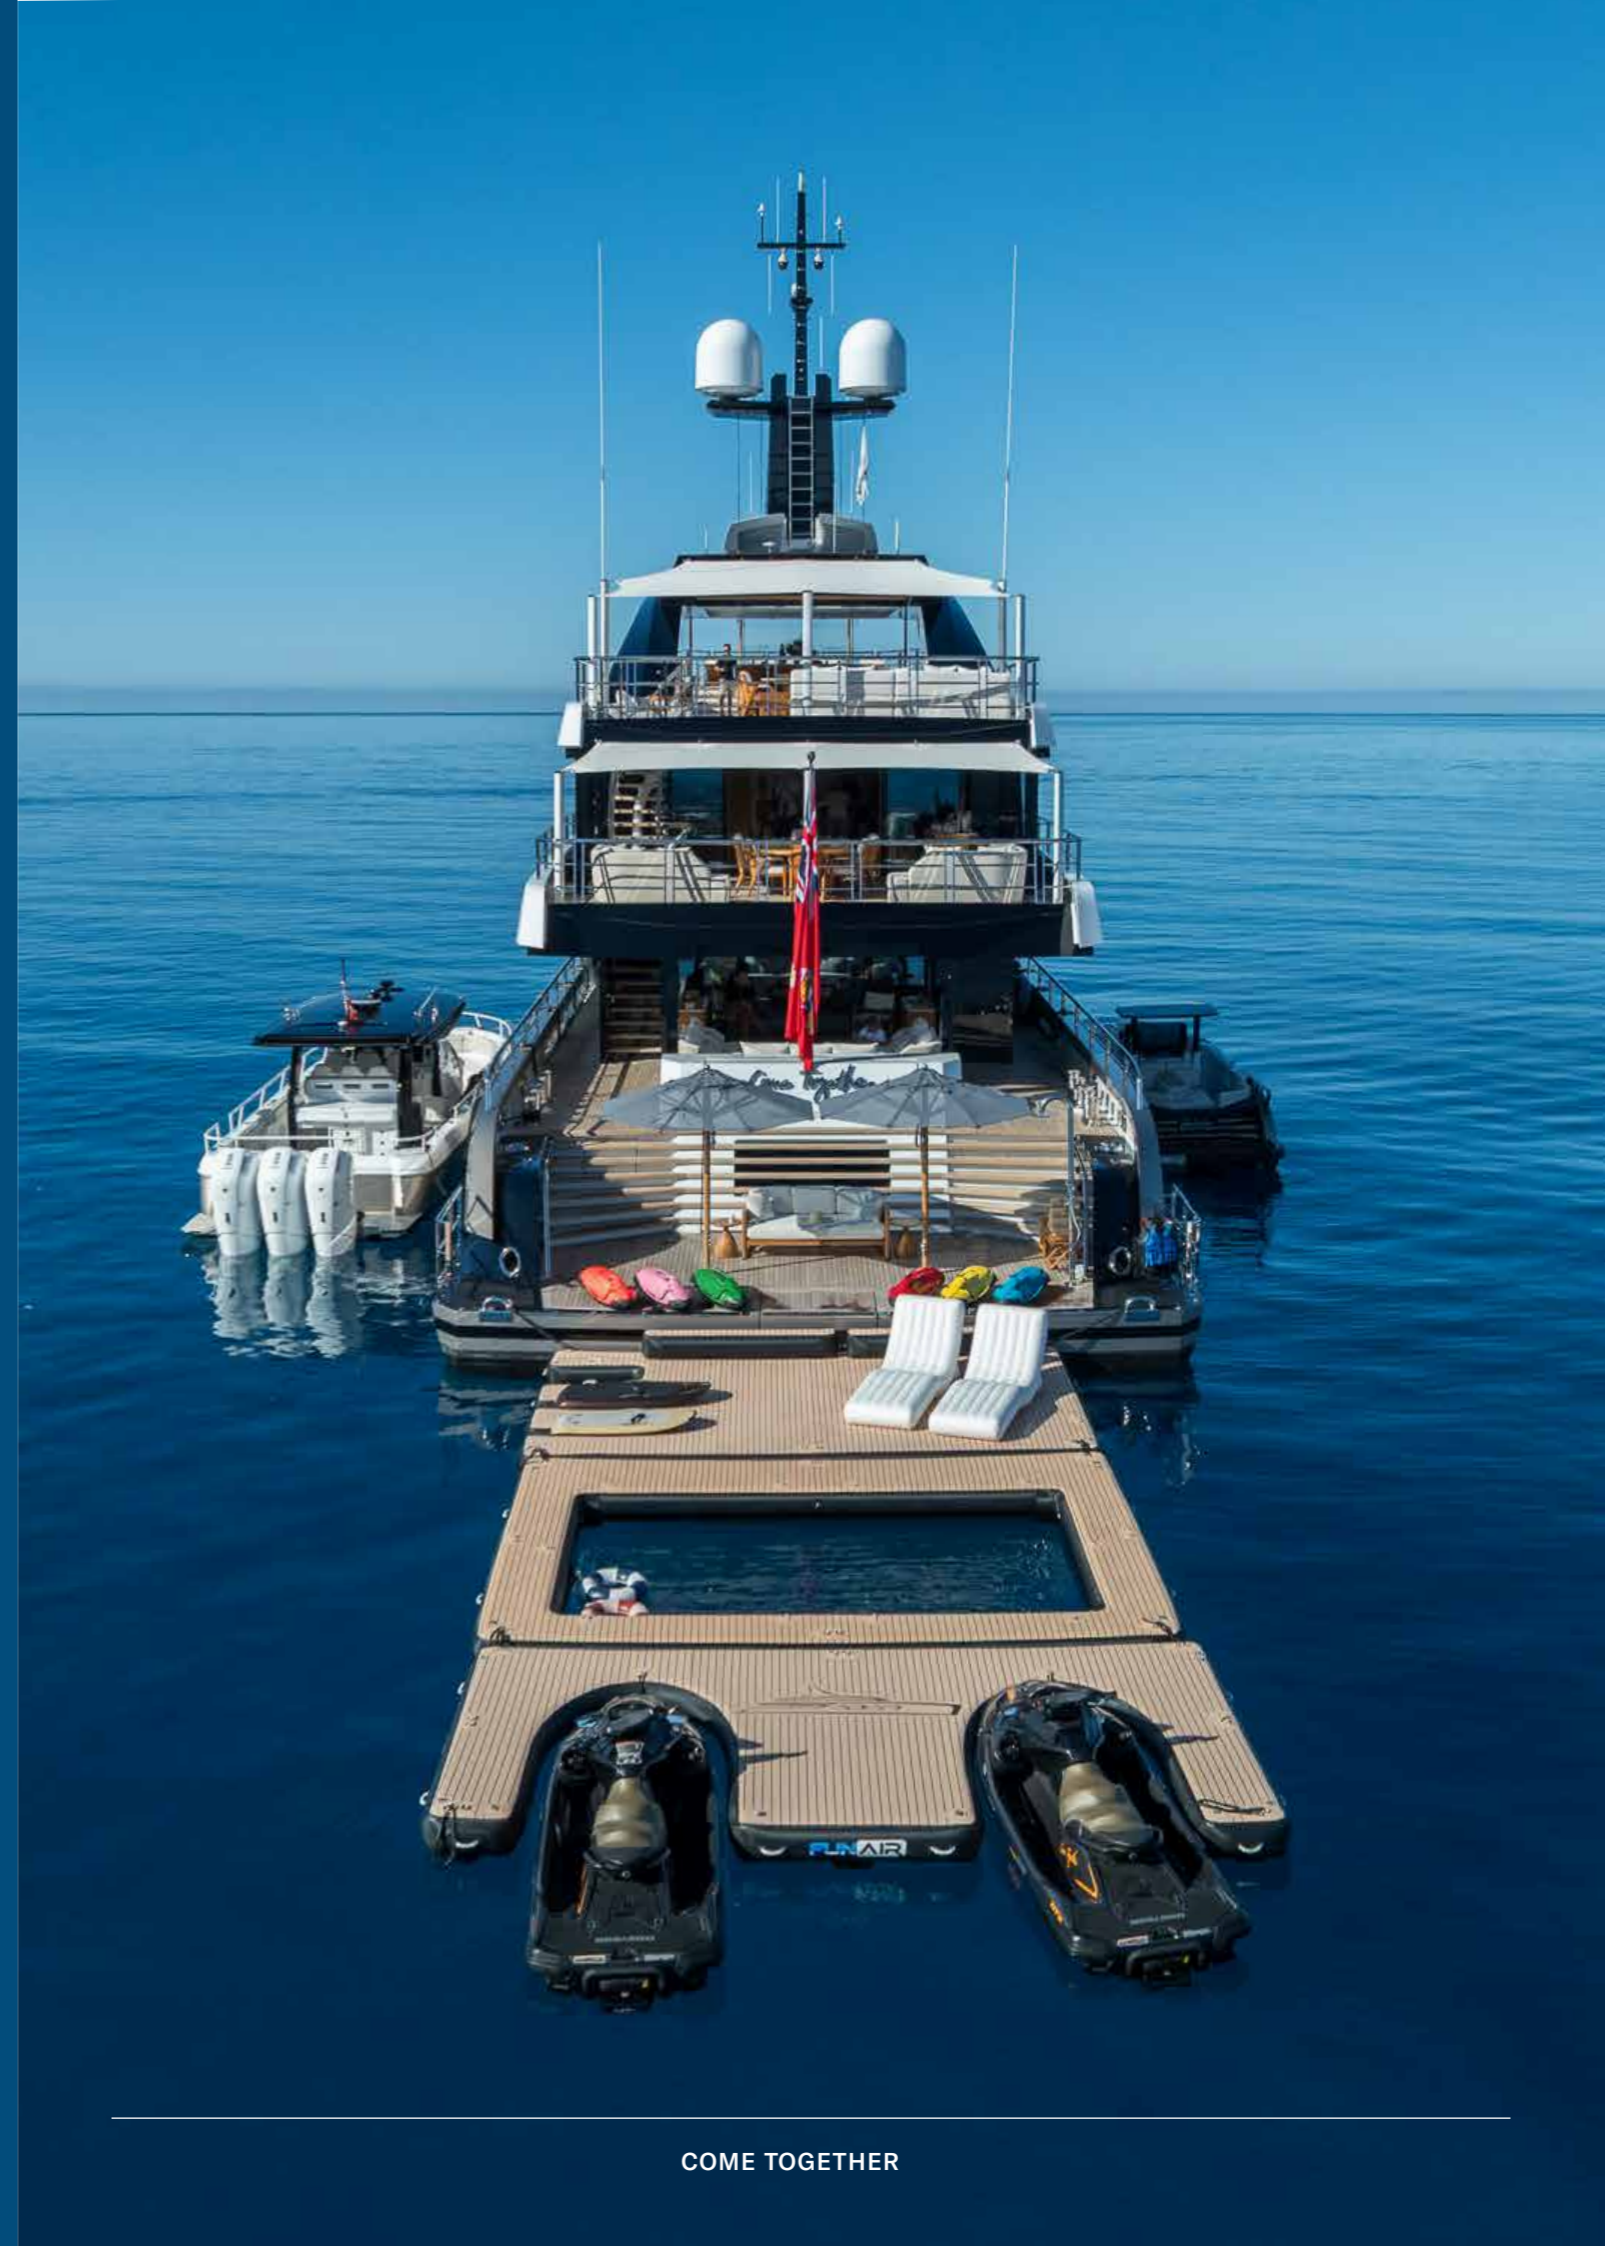

Two super stylish tenders are on hand to whisk you ashore or for excursions, while the toy box is full to the brim with all-new, state-of-the-art toys, daring you to try everything at least once.

READY. SET. EXPLORE.

Rip it up on a jet ski or go on a leisurely paddle board safari, whatever pace you're after, Come Together is able to accommodate it.

TENDERS & TOYS

COME TOGETHER