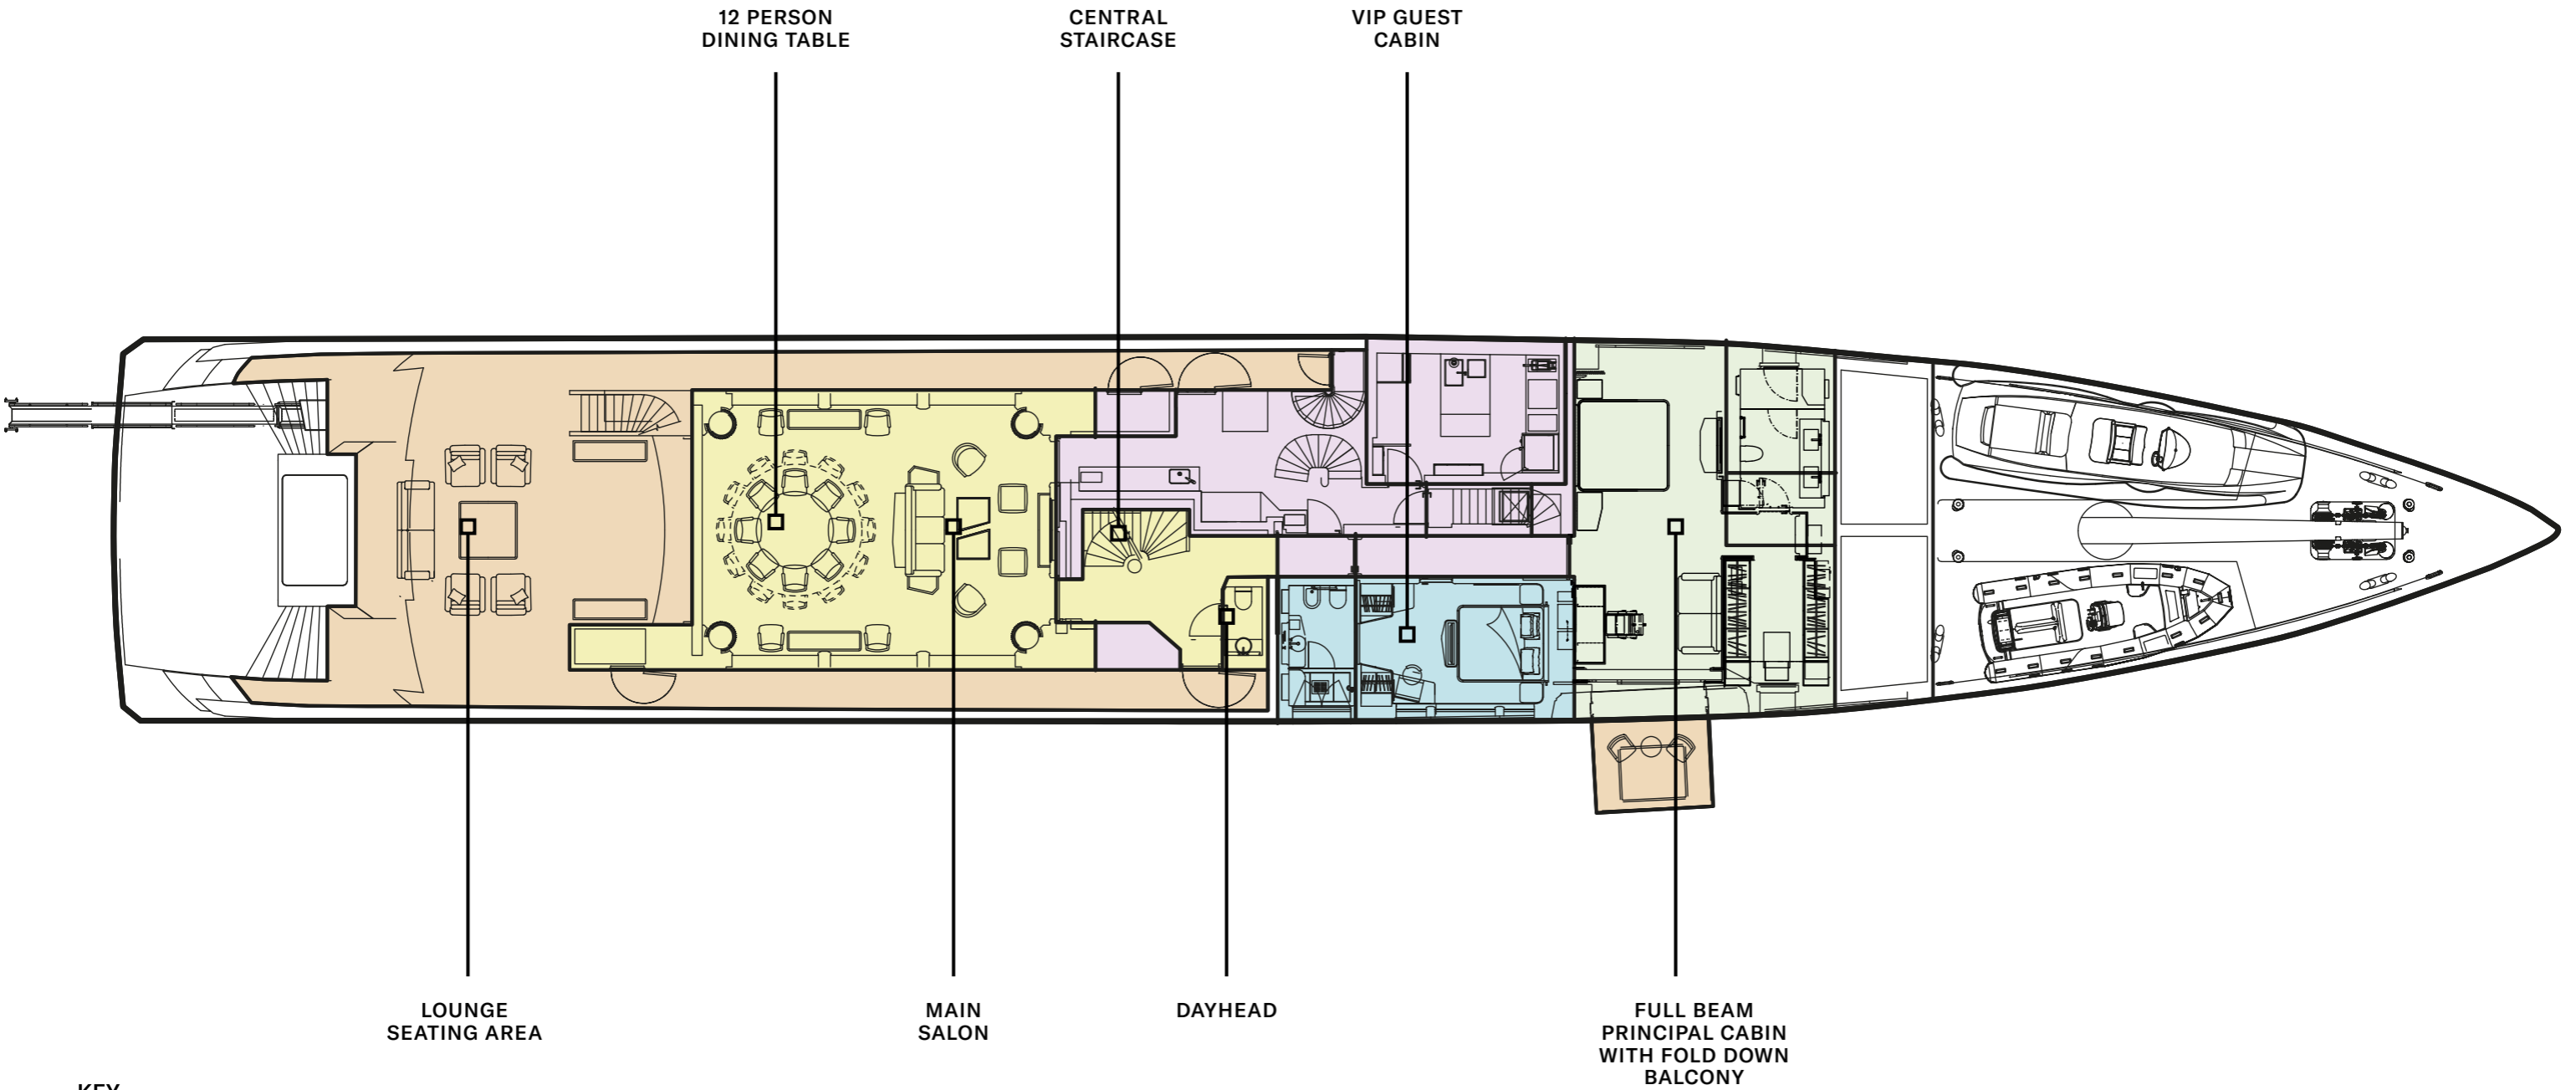

KEY

- DECK
- GUEST AREAS
- PRINCIPAL CABIN
- GUEST CABINS
- SUN DECK
- CREW AREAS

BRIDGE DECK

KEY

- DECK
- GUEST AREAS
- PRINCIPAL CABIN
- GUEST CABINS
- SUN DECK
- CREW AREAS

MAIN DECK

KEY

- DECK
- GUEST AREAS
- PRINCIPAL CABIN
- GUEST CABINS
- SUN DECK
- CREW AREAS

LOWER DECK

LARGE SWIM
PLATFORM

GYM
EQUIPMENT

CONVERTIBLE
GUEST CABIN
WITH PULLMAN

DOUBLE
GUEST CABIN

DAYHEAD SAUNA

CONVERTIBLE
GUEST CABIN
WITH PULLMAN

DOUBLE
GUEST CABIN