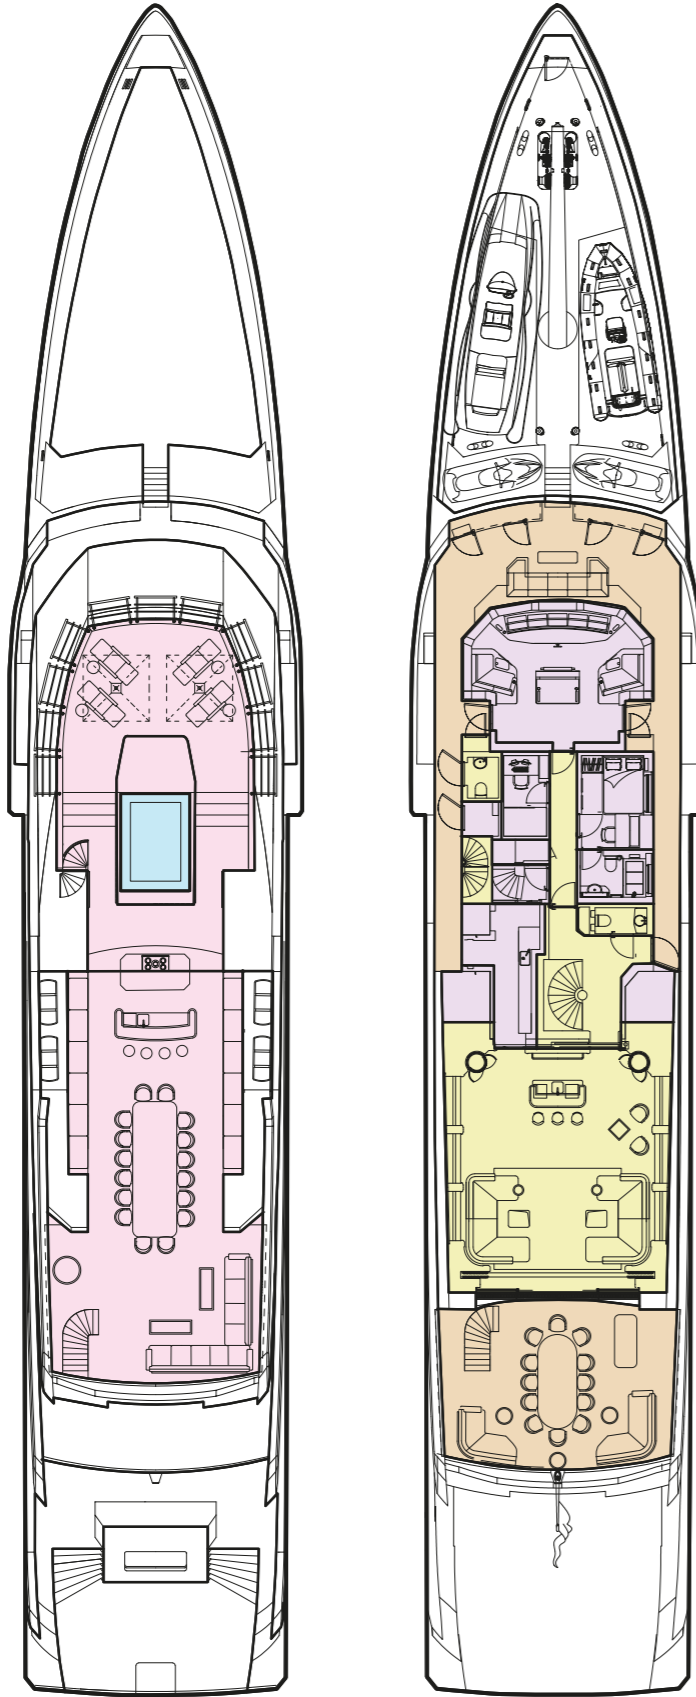

60M (196'10")

DRAFT

3.4M (11'00")

BUILT

2022

CREW

14

BEAM

10.4M (34'01")

MAX SPEED

15.5 KNOTS

FOR CHARTER

COME TOGETHER

FOR CHARTER

COME TOGETHER

Custom interiors from London studio Winch Design capture all the comfort of a relaxed family home on the water.

SUN. SEA. SLEEP. REPEAT.

The lower-deck cabins are comprised of two doubles and two convertibles with a Pullman berth, and all have an ensuite bathroom.

PRINCIPAL CABIN

COME TOGETHER

PRINCIPAL CABIN

COME TOGETHER

FOR CHARTER

COME TOGETHER

FOR CHARTER

COME TOGETHER

SUN DECK & BRIDGE DECK

KEY

- DECK
- GUEST AREAS
- PRINCIPAL CABIN
- GUEST CABINS
- SUN DECK
- CREW AREAS

YACHT LAYOUT