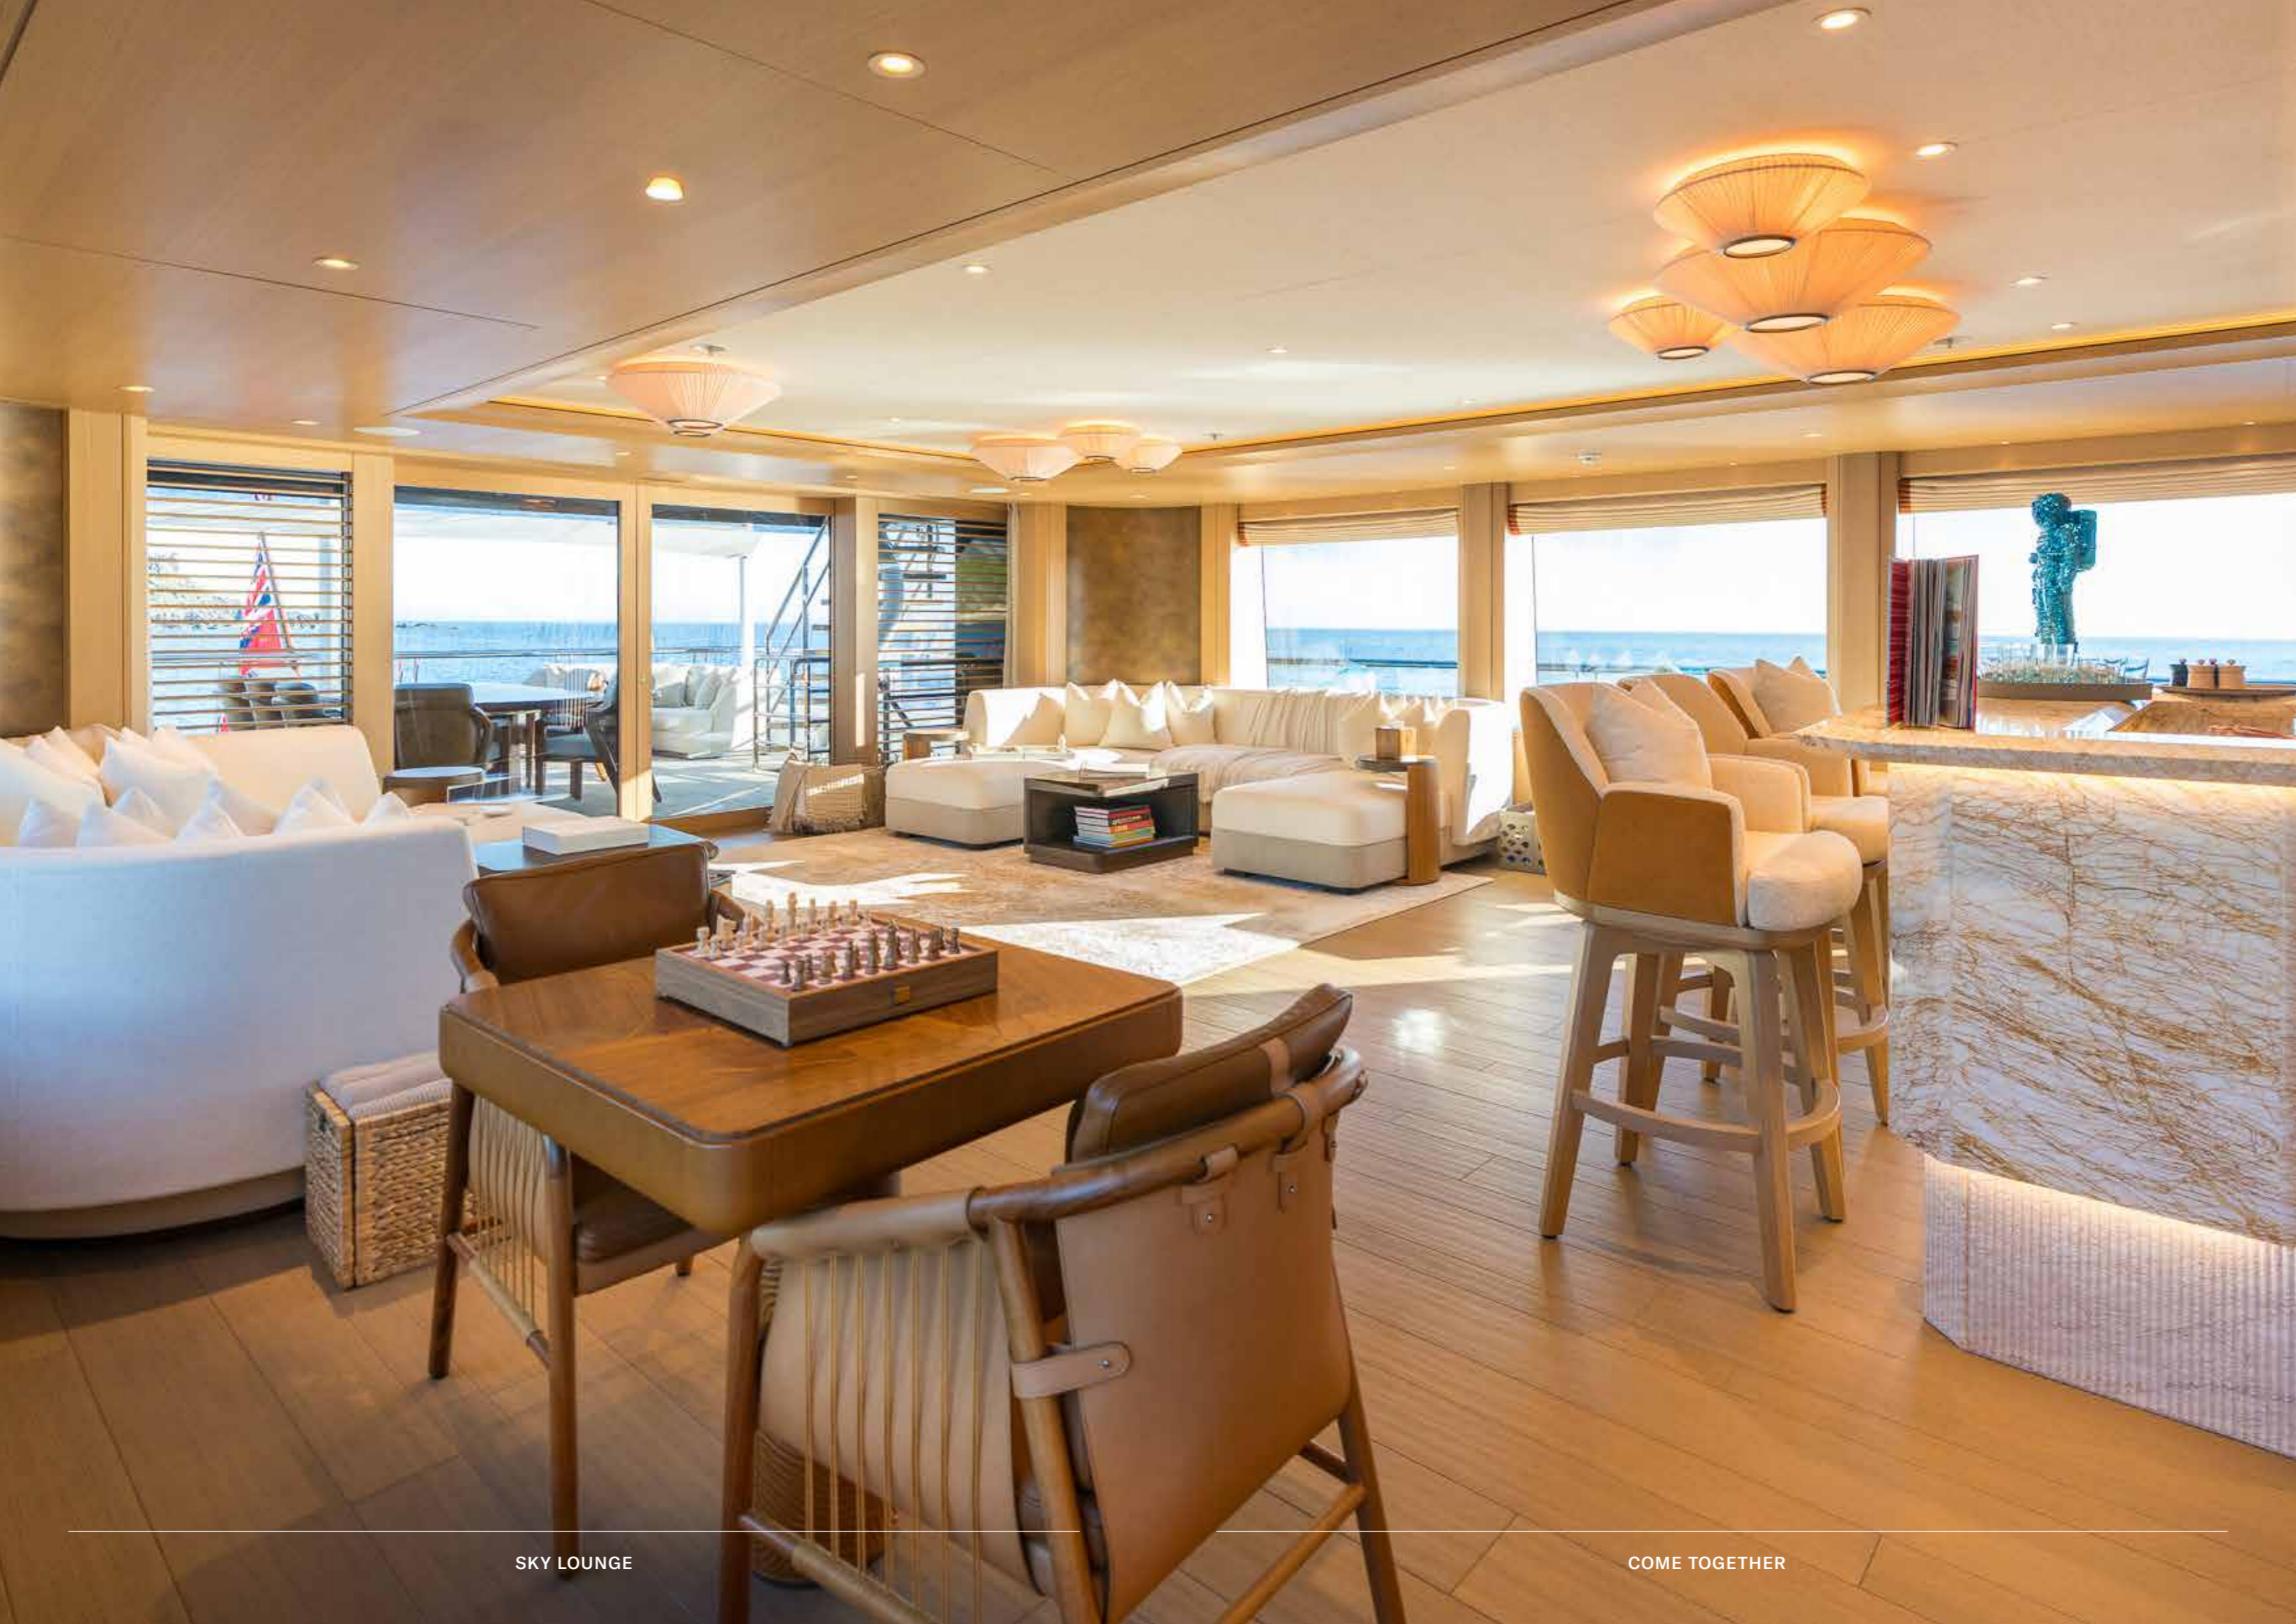

BEACHY OCEAN VIBES

An earthy palette of materials that includes Jerusalem limestone, light-bleached matte oak, light-tone walnut and bronze creates a relaxed, beach-house-on-the-water style.

In keeping with the name of the yacht, convivial spaces – all flooded with light through the yacht's striking trapezoid windows and connected by a magnificent central staircase - provide the perfect backdrop for any social occasion, whether it's pre-dinner drinks in the sky lounge or a formal meal enjoyed at the main salon's round table.

DINING AREA

COME TOGETHER

SKY LOUNGE

COME TOGETHER

SKY LOUNGE

COME TOGETHER

Accommodation for 12 is provided in 6 light-filled staterooms, including a vast principal suite with folding 7-square-metre terrace, a main deck double suite and four additional lower deck cabins with direct access to the beach club with its sauna, ice bath and swim platform.