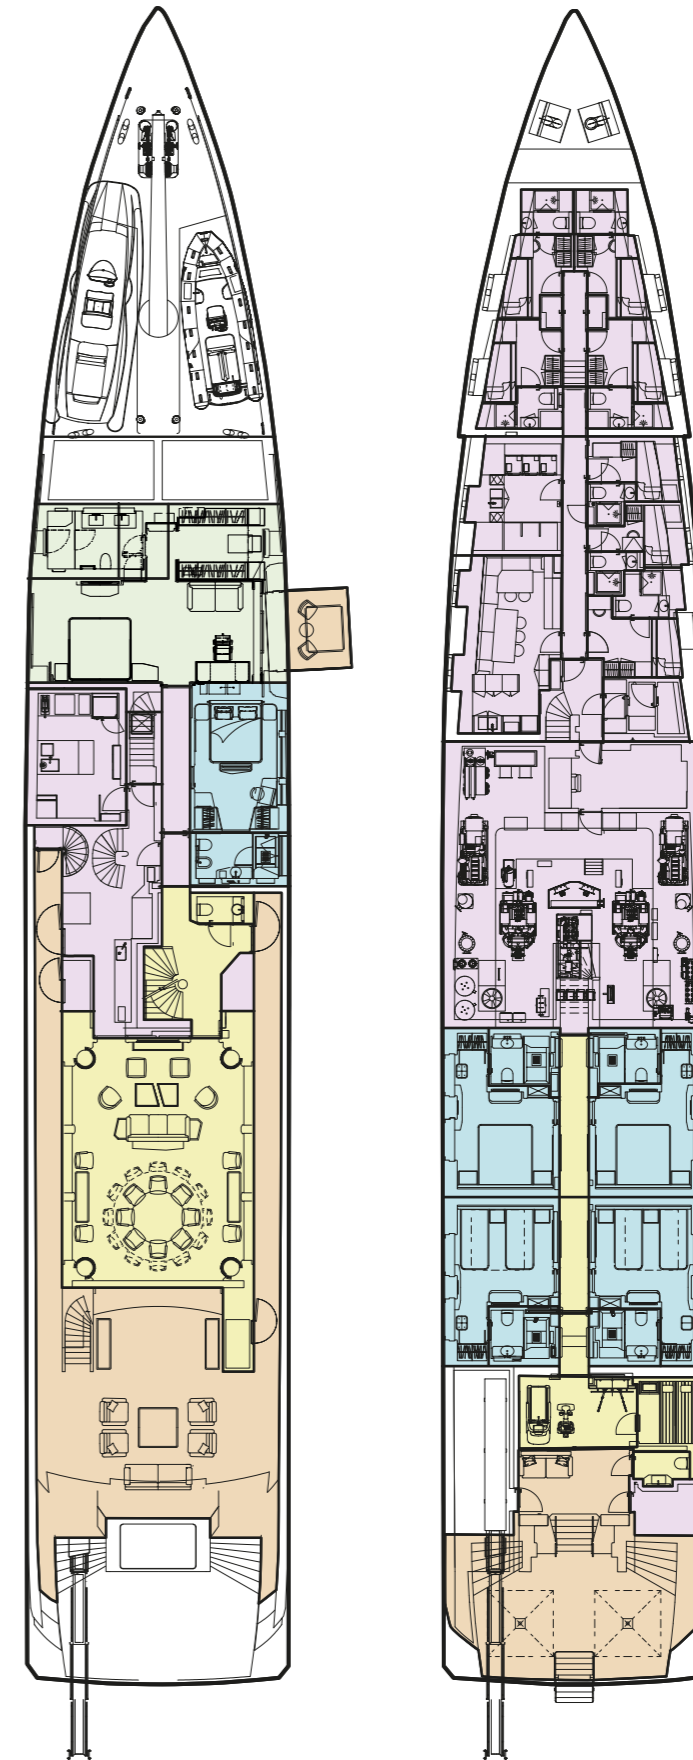

MAIN DECK & LOWER DECK

COME TOGETHER