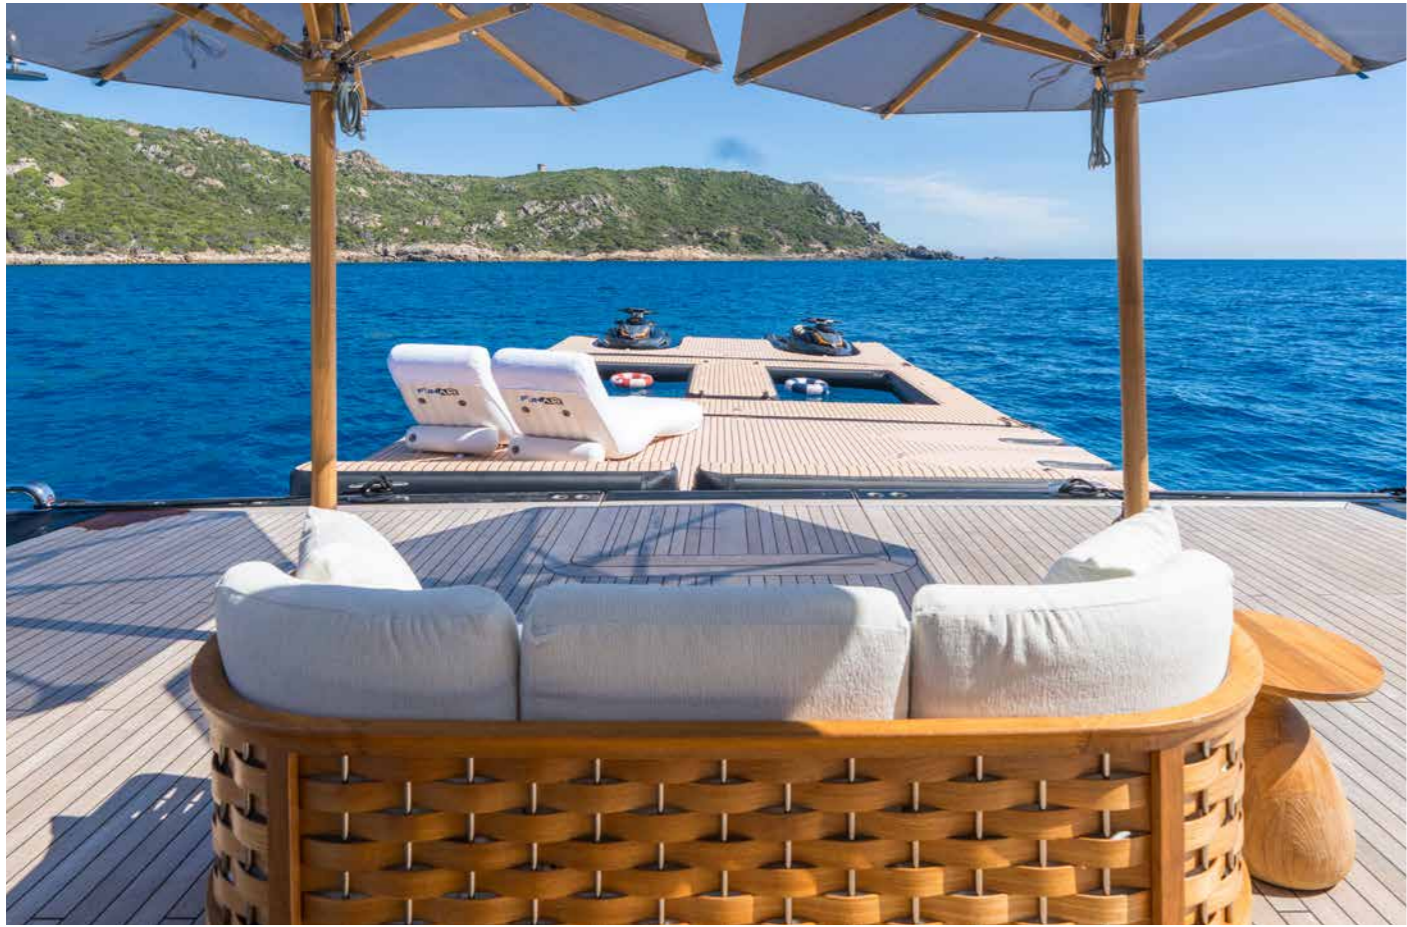

COME TOGETHER

BEACH CLUB

COME TOGETHER

BEACH CLUB SAUNA

COME TOGETHER

For those who really want to make a splash, the giant 38-square-metre swim platform, accessed through the beach club or via stairs from the main deck, is the perfect way to access the yacht's extensive collection of toys.

SWIM PLATFORM

COME TOGETHER

SWIM PLATFORM

COME TOGETHER

Two super stylish tenders are on hand to whisk you ashore or for excursions, while the toy box is full to the brim with all-new, state-of-the-art toys, daring you to try everything at least once.