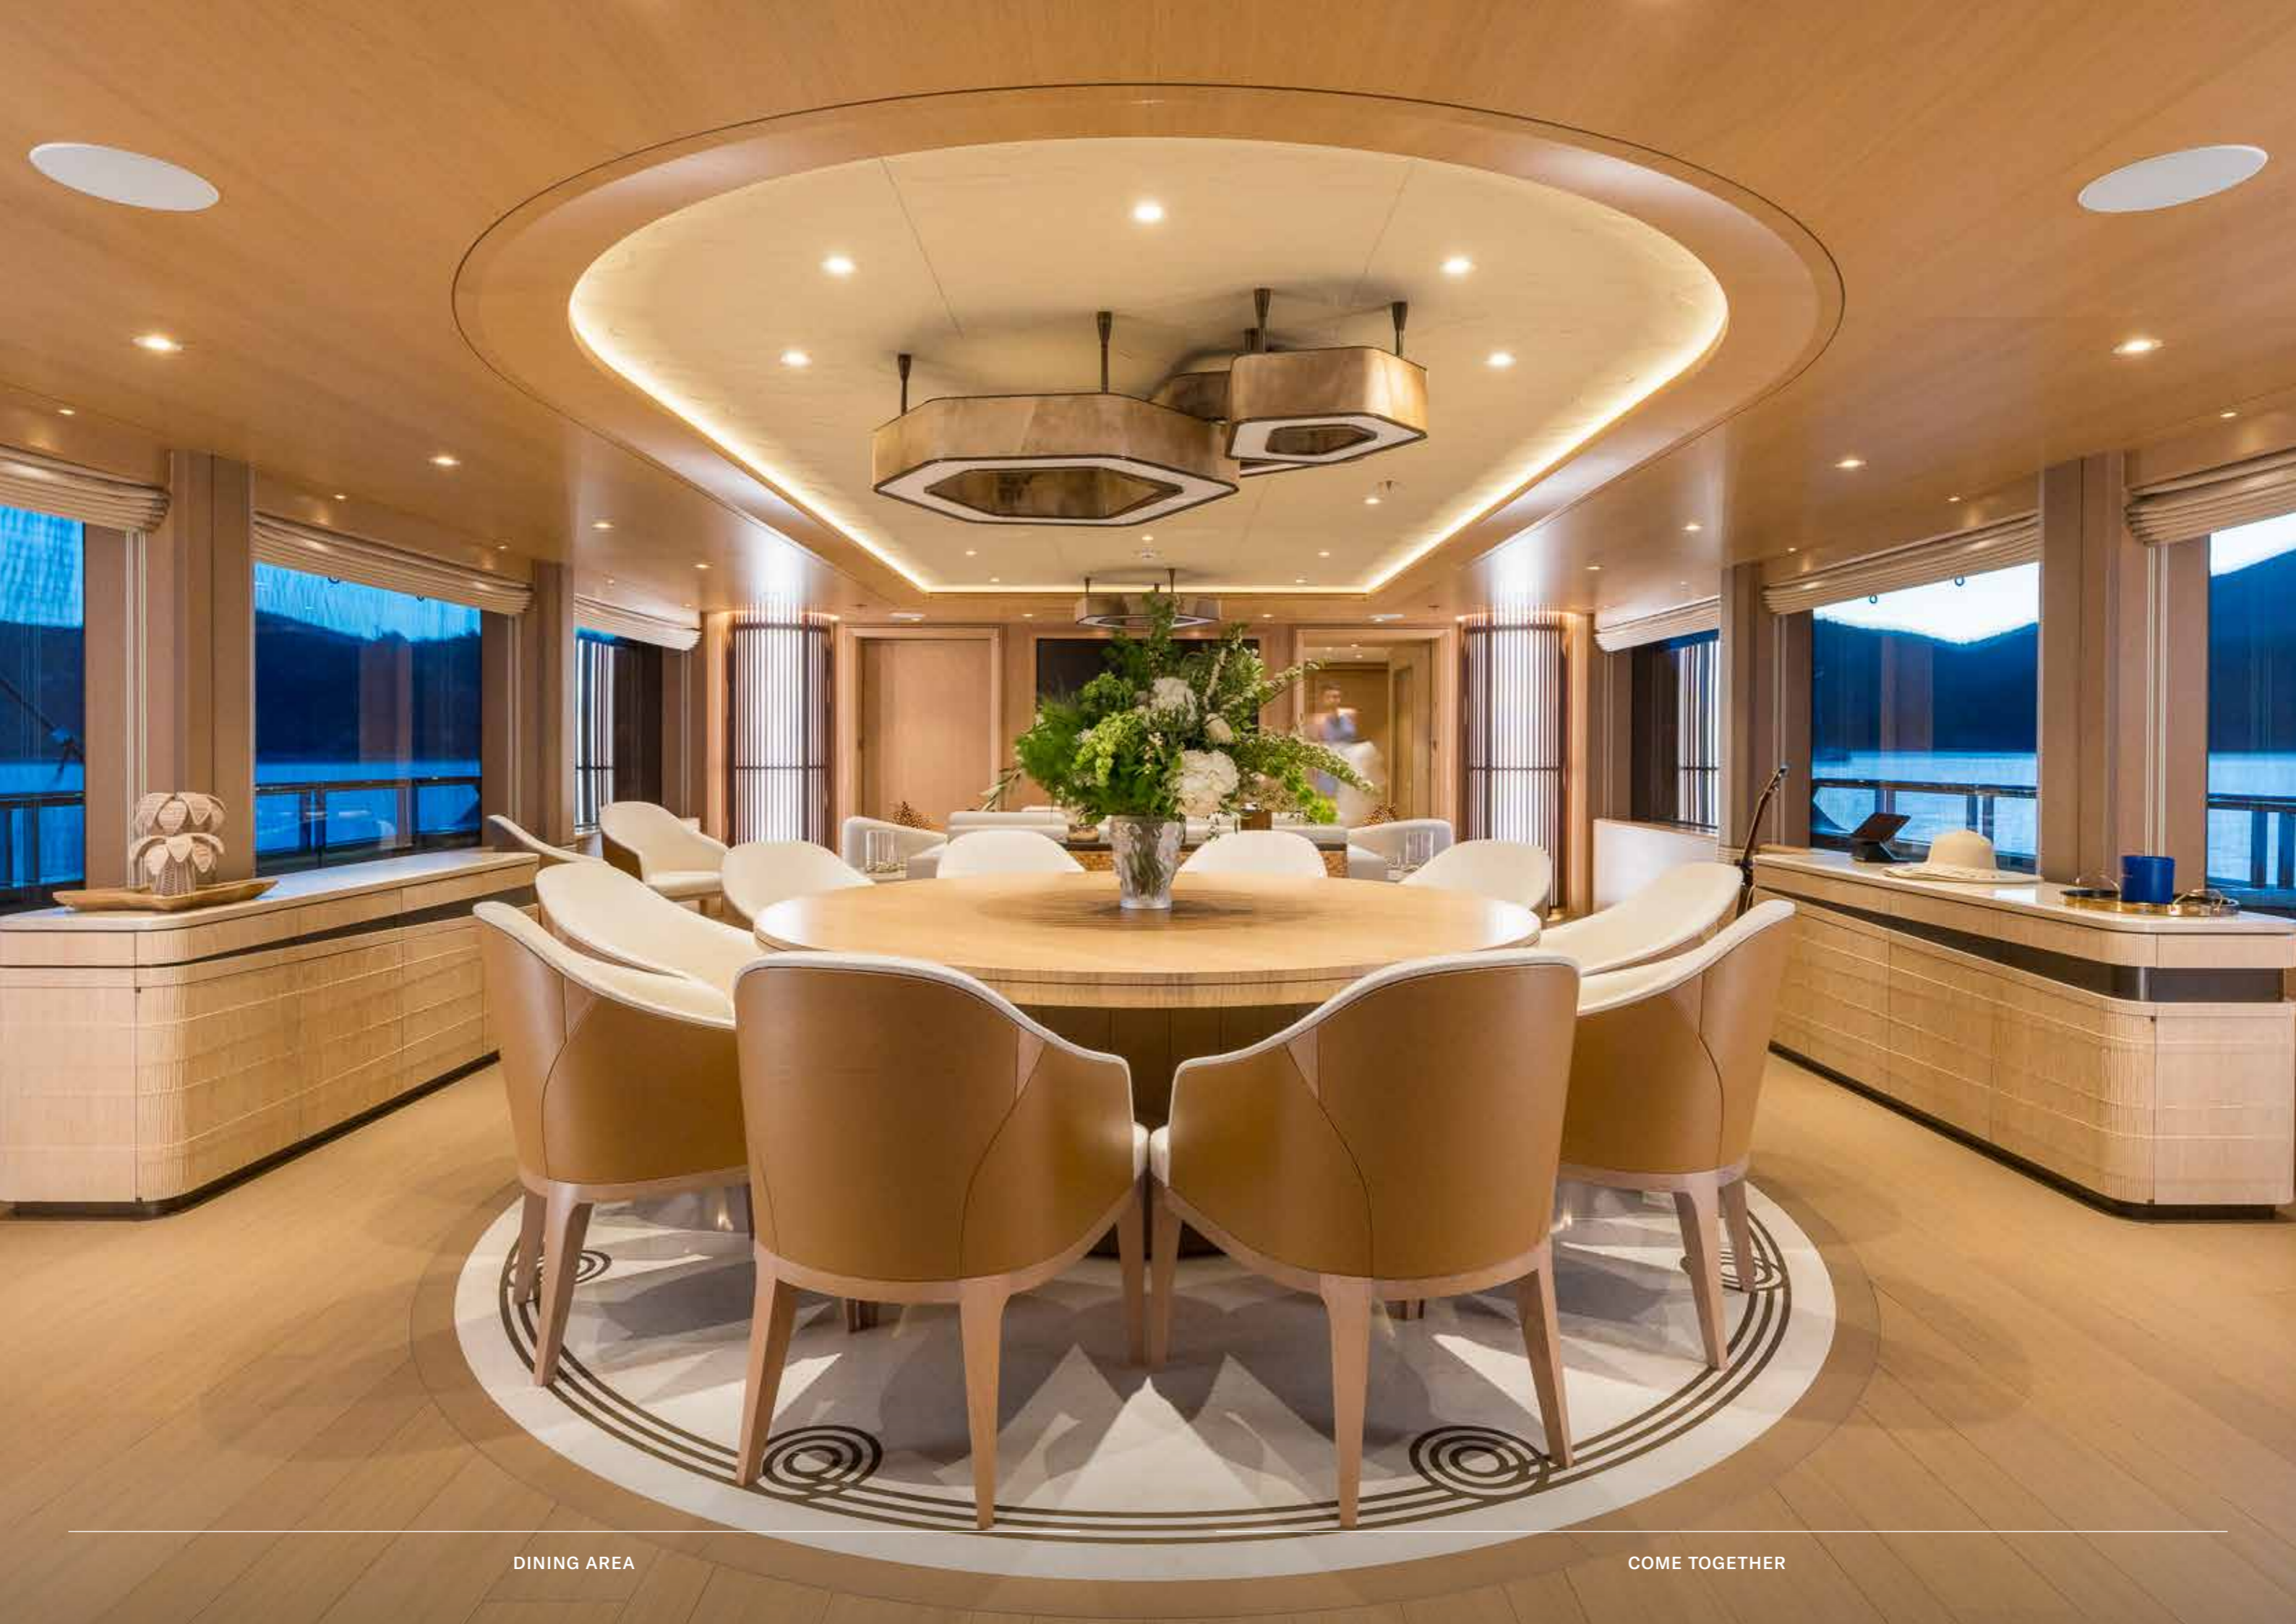

BEACHY OCEAN VIBES

An earthy palette of materials that includes Jerusalem limestone, light-bleached matte oak, light-tone walnut and bronze creates a relaxed, beach-house-on-the-water style.

In keeping with the name of the yacht, convivial spaces – all flooded with light through the yacht's striking trapezoid windows and connected by a magnificent central staircase - provide the perfect backdrop for any social occasion, whether it's pre-dinner drinks in the sky lounge or a formal meal enjoyed at the main salon's round table.