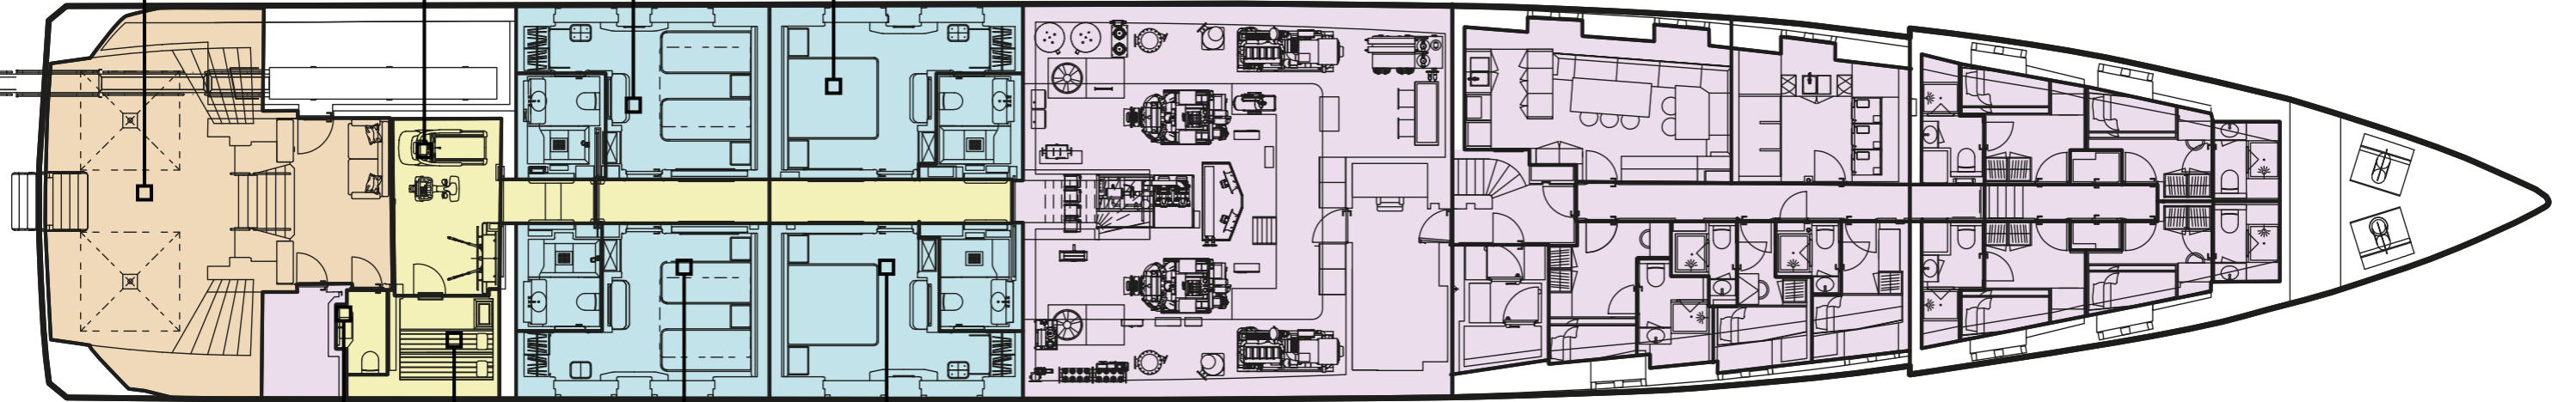

KEY

- DECK
- GUEST AREAS
- PRINCIPAL CABIN
- GUEST CABINS
- SUN DECK
- CREW AREAS

BRIDGE DECK

KEY

- DECK
- GUEST AREAS
- PRINCIPAL CABIN
- GUEST CABINS
- SUN DECK
- CREW AREAS

MAIN DECK

KEY

- DECK
- GUEST AREAS
- PRINCIPAL CABIN
- GUEST CABINS
- SUN DECK
- CREW AREAS

LOWER DECK

LARGE SWIM
PLATFORM

GYM
EQUIPMENT

CONVERTIBLE
GUEST CABIN
WITH PULLMAN

DOUBLE
GUEST CABIN

DAYHEAD SAUNA

CONVERTIBLE
GUEST CABIN
WITH PULLMAN

DOUBLE
GUEST CABIN