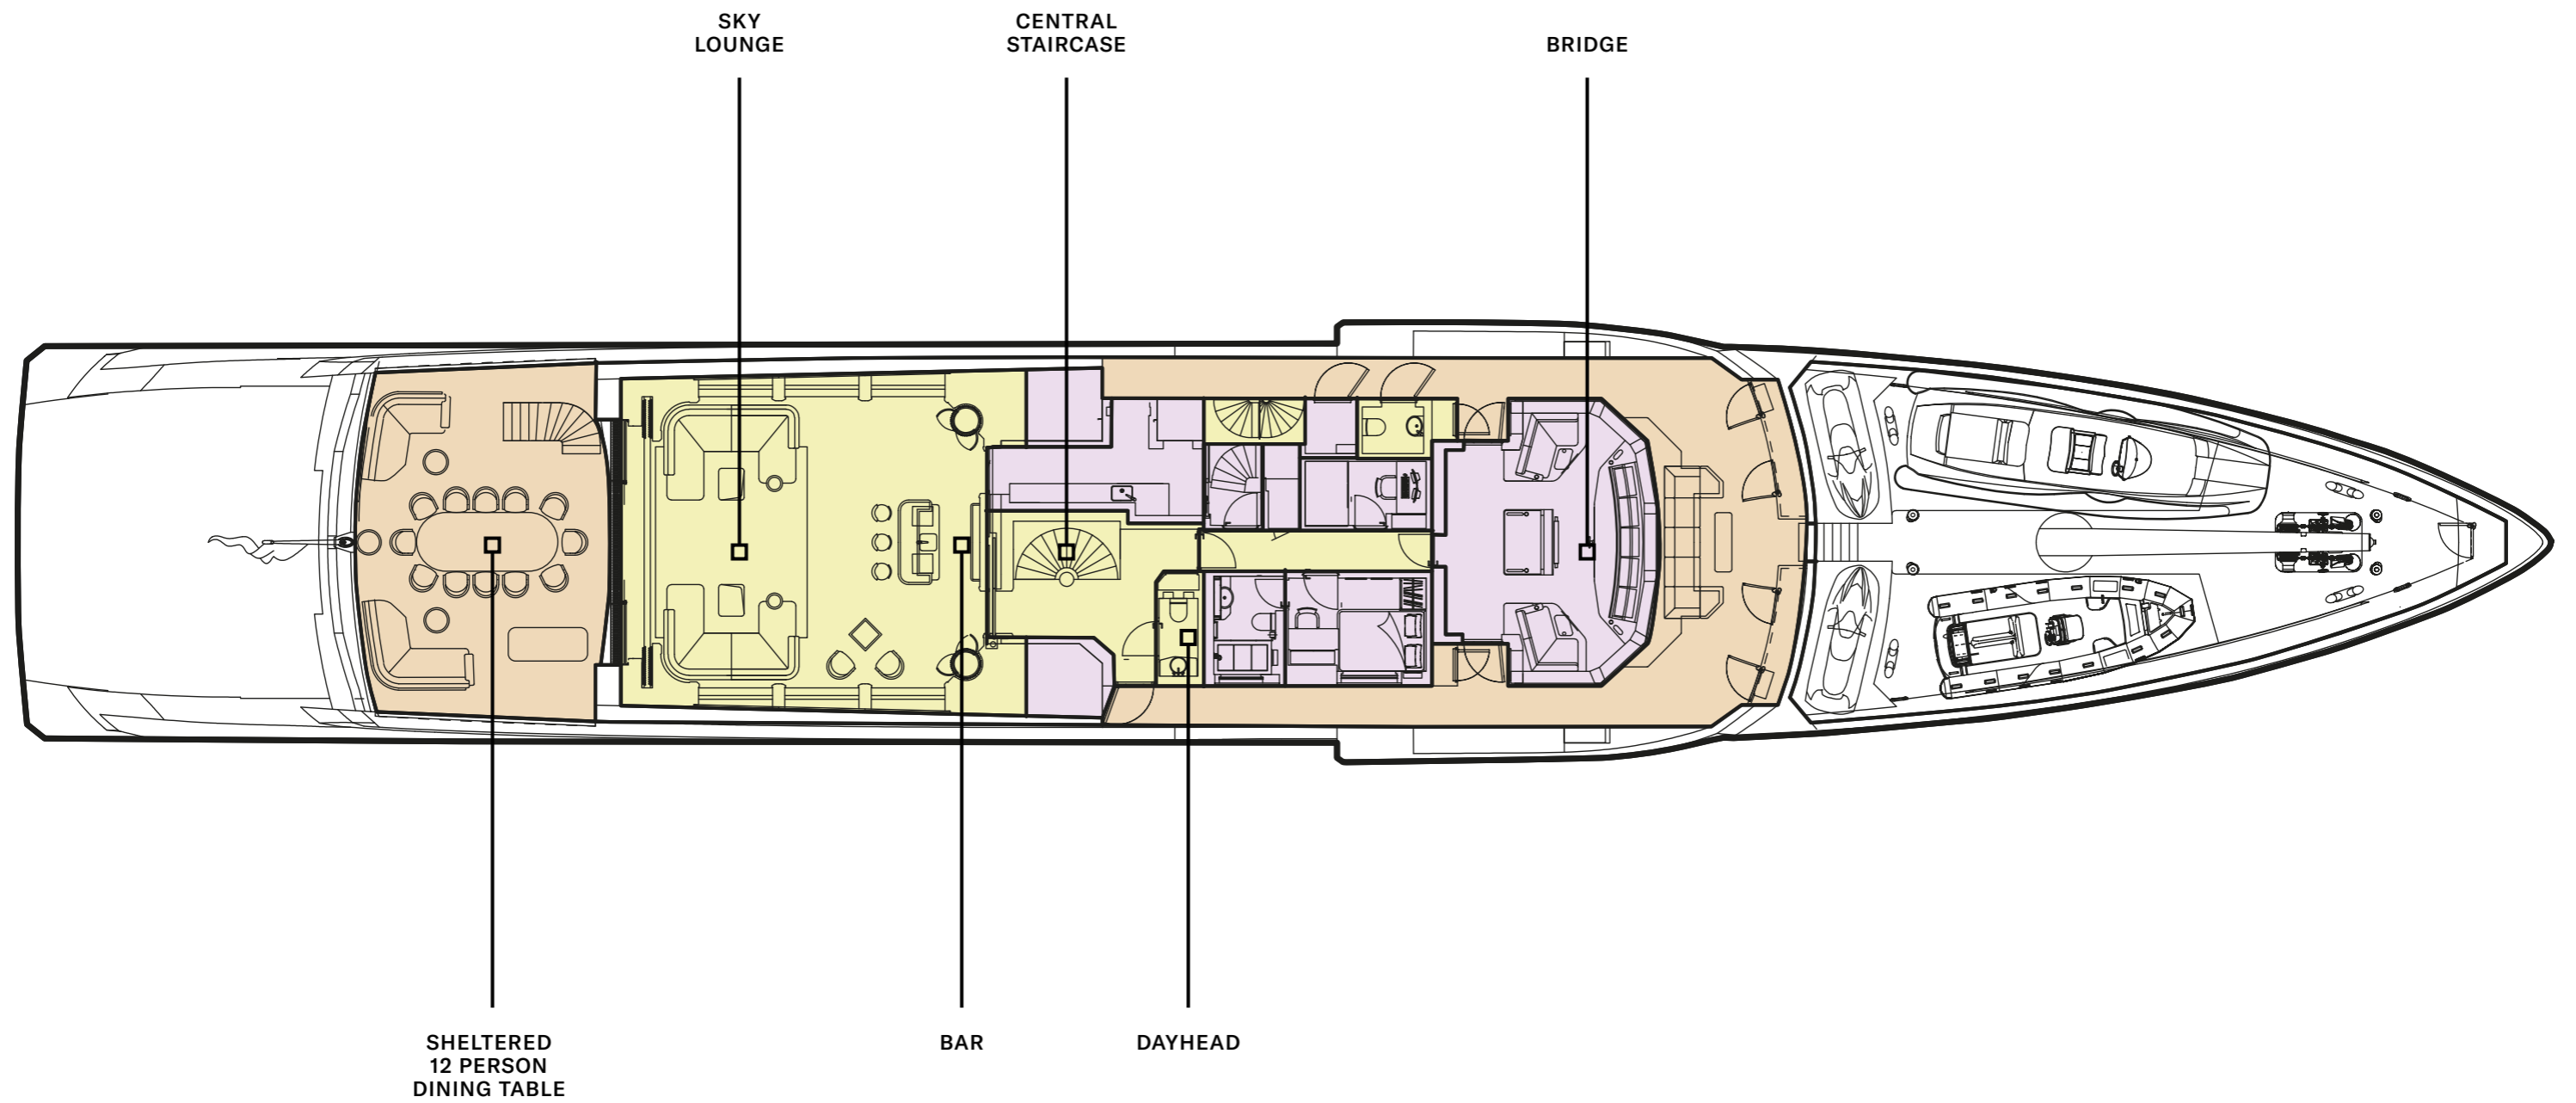

FOR CHARTER

COME TOGETHER

FOR CHARTER

COME TOGETHER

SUN DECK & BRIDGE DECK

KEY

- DECK
- GUEST AREAS
- PRINCIPAL CABIN
- GUEST CABINS
- SUN DECK
- CREW AREAS

YACHT LAYOUT

KEY

- DECK
- GUEST AREAS
- PRINCIPAL CABIN
- GUEST CABINS
- SUN DECK
- CREW AREAS

BRIDGE DECK

KEY

- DECK
- GUEST AREAS
- PRINCIPAL CABIN
- GUEST CABINS
- SUN DECK
- CREW AREAS

MAIN DECK

KEY

- DECK
- GUEST AREAS
- PRINCIPAL CABIN
- GUEST CABINS
- SUN DECK
- CREW AREAS

LOWER DECK

LARGE SWIM
PLATFORM

GYM
EQUIPMENT

CONVERTIBLE
GUEST CABIN
WITH PULLMAN

DOUBLE
GUEST CABIN

DAYHEAD SAUNA

CONVERTIBLE
GUEST CABIN
WITH PULLMAN

DOUBLE
GUEST CABIN