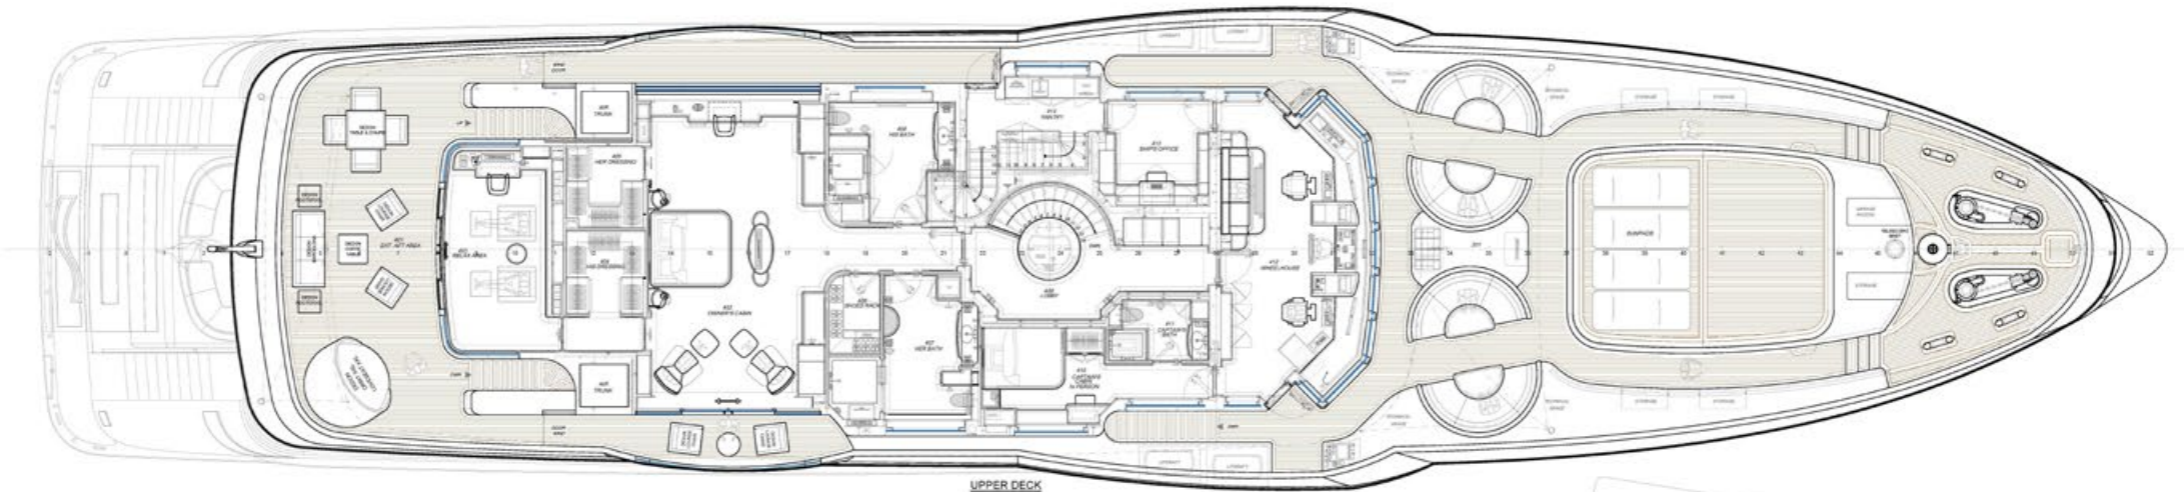

# FOREVER YOU

BUILDER	INT. SHIPYARD ANCONA
BUILT / REFIT	2014 / 2023
BEAM	11.60M / 38'1"
STATEROOMS	5
GUESTS	10
CREW	13
SPEED	14 KNOTS / 16 MAX

**CRUISING AREA SUMMER** WEST MEDITERRANEAN

**CRUISING AREA WINTER** WEST MEDITERRANEAN

# YACHT FOR CHARTER | FOREVER YOU | 54.65M / 179'4" | GENERAL ARRANGEMENT

MAIN DATA		
LENGTH OVERALL	LOA	54.65 m
WATERLINE LENGTH	LWL	53.65 m
LENGTH BETWEEN PERPENDICULARS	LPP	51.76 m
MOULDED BREADTH	B	11.10 m
BREADTH, MAX	Bmax	11.60 m
MOULDED DEPTH	D	5.70 m
MAX SUMMER LOADED DRAFT (TO BOTTOM OF SKEG)	Tb.o.s.	3.40 m
MAX SUMMER LOADED DRAFT (ABOVE BASELINE)	Ta.b.	3.10 m
DISPLACEMENT	$\Delta$	910.70 t
DESIGN SPEED		16.0 knots
HULL MATERIAL		STEEL
SUPERSTRUCTURE MATERIAL		ALUMINIUM
N. OF GUESTS		11
N. OF CREW		13
TOTAL N. OF PERSONS ON BOARD		24
GROSS TONNAGE		1074 GT

OUTBOARD PROFILE

INBOARD PROFILE

YACHT FOR CHARTER | FOREVER YOU | 54.65M / 179'4" | GENERAL ARRANGEMENT

FLYBRIDGE

UPPER DECK

YACHT FOR CHARTER | FOREVER YOU | 54.65M / 179'4" | GENERAL ARRANGEMENT