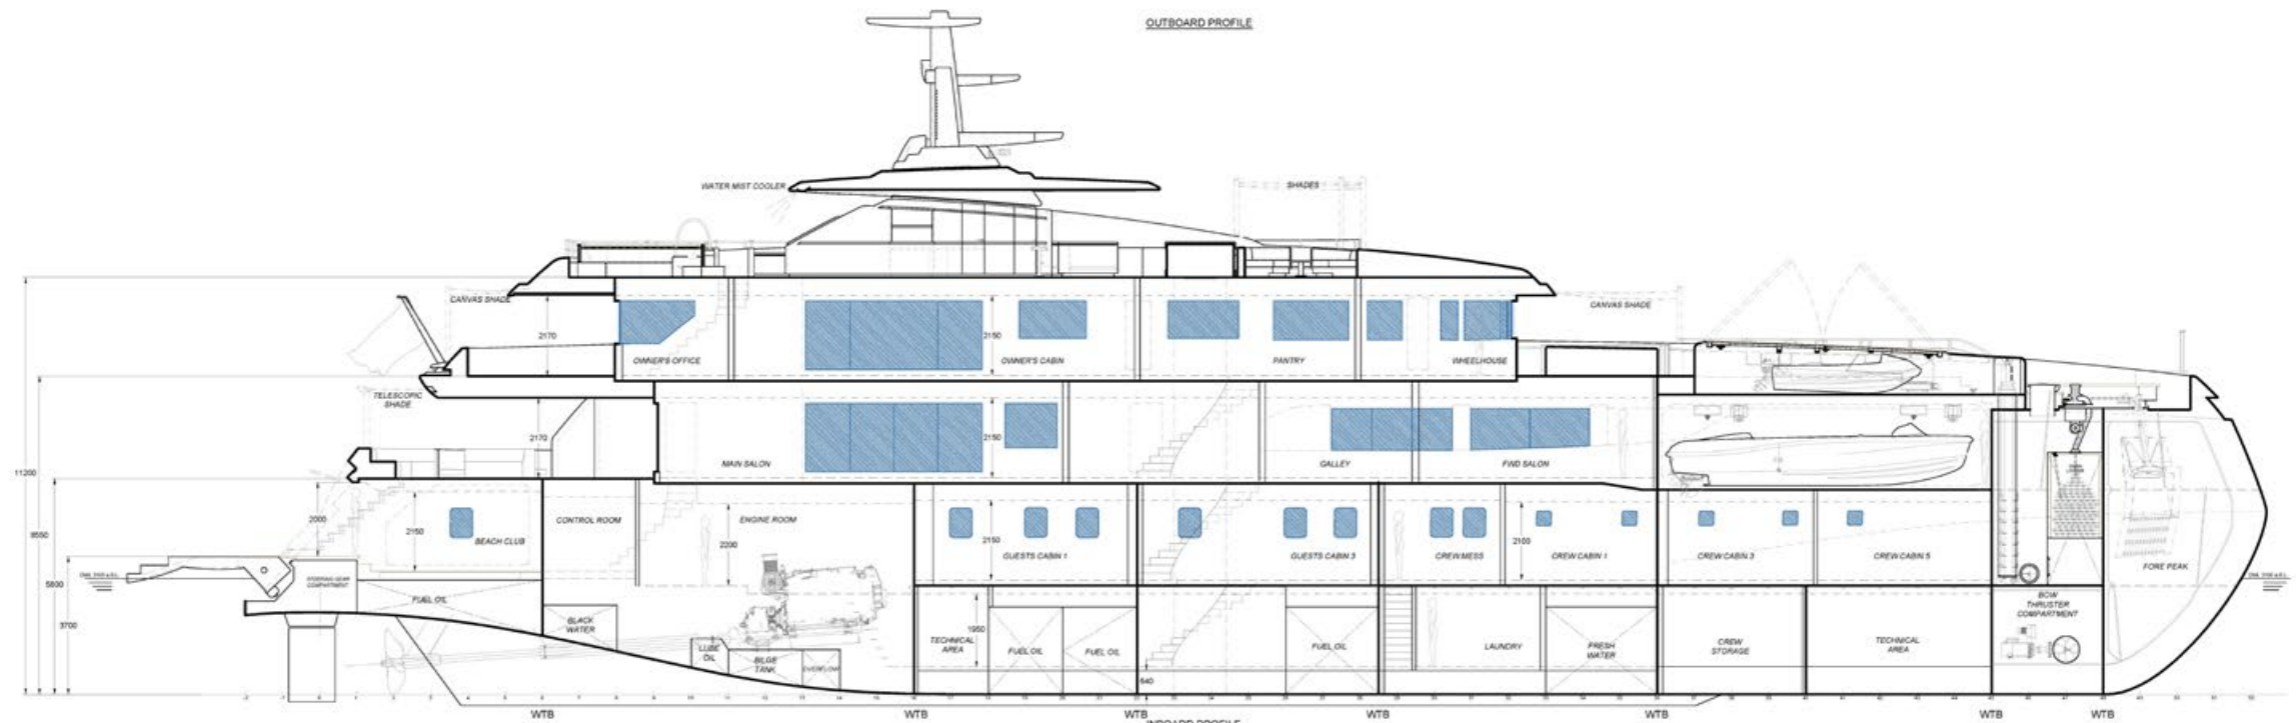

# YACHT FOR CHARTER | FOREVER YOU | 54.65M / 179'4" | GENERAL ARRANGEMENT

MAIN DATA		
LENGTH OVERALL	LOA	54.65 m
WATERLINE LENGTH	LWL	53.65 m
LENGTH BETWEEN PERPENDICULARS	LPP	51.76 m
MOULDED BREADTH	B	11.10 m
BREADTH, MAX	Bmax	11.60 m
MOULDED DEPTH	D	5.70 m
MAX SUMMER LOADED DRAFT (TO BOTTOM OF SKEG)	Tb.o.s.	3.40 m
MAX SUMMER LOADED DRAFT (ABOVE BASELINE)	Ta.b.	3.10 m
DISPLACEMENT	$\Delta$	910.70 t
DESIGN SPEED		16.0 knots
HULL MATERIAL		STEEL
SUPERSTRUCTURE MATERIAL		ALUMINIUM
N. OF GUESTS		11
N. OF CREW		13
TOTAL N. OF PERSONS ON BOARD		24
GROSS TONNAGE		1074 GT

OUTBOARD PROFILE

INBOARD PROFILE

YACHT FOR CHARTER | FOREVER YOU | 54.65M / 179'4" | GENERAL ARRANGEMENT

FLYBRIDGE

UPPER DECK

YACHT FOR CHARTER | FOREVER YOU | 54.65M / 179'4" | GENERAL ARRANGEMENT