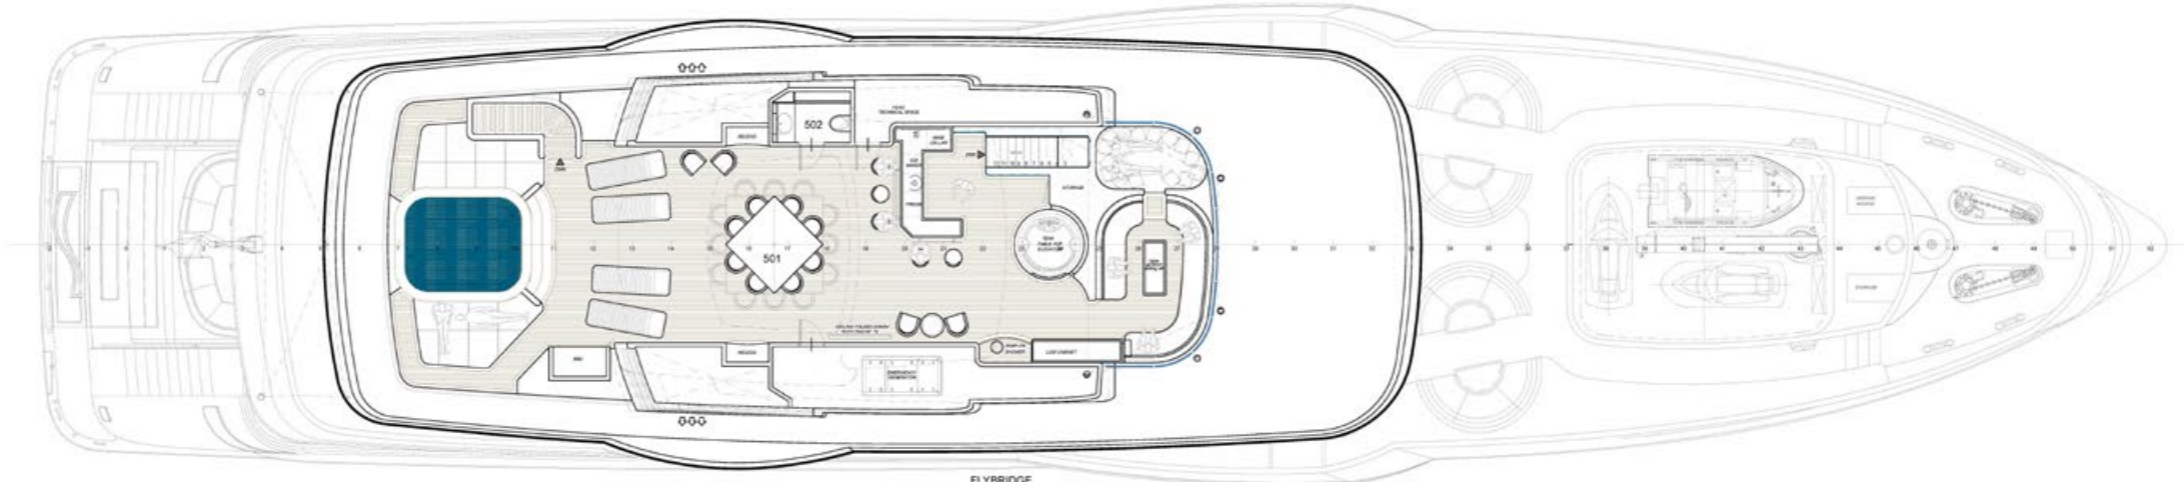

# YACHT FOR CHARTER | FOREVER YOU | 54.65M / 179'4" | GENERAL ARRANGEMENT

MAIN DATA		
LENGTH OVERALL	LOA	54.65 m
WATERLINE LENGTH	LWL	53.65 m
LENGTH BETWEEN PERPENDICULARS	LPP	51.76 m
MOULDED BREADTH	B	11.10 m
BREADTH, MAX	Bmax	11.60 m
MOULDED DEPTH	D	5.70 m
MAX SUMMER LOADED DRAFT (TO BOTTOM OF SKEG)	Tb.o.s.	3.40 m
MAX SUMMER LOADED DRAFT (ABOVE BASELINE)	Ta.b.	3.10 m
DISPLACEMENT	$\Delta$	910.70 t
DESIGN SPEED		16.0 knots
HULL MATERIAL		STEEL
SUPERSTRUCTURE MATERIAL		ALUMINIUM
N. OF GUESTS		11
N. OF CREW		13
TOTAL N. OF PERSONS ON BOARD		24
GROSS TONNAGE		1074 GT

OUTBOARD PROFILE

INBOARD PROFILE

YACHT FOR CHARTER | FOREVER YOU | 54.65M / 179'4" | GENERAL ARRANGEMENT

FLYBRIDGE

UPPER DECK

YACHT FOR CHARTER | FOREVER YOU | 54.65M / 179'4" | GENERAL ARRANGEMENT