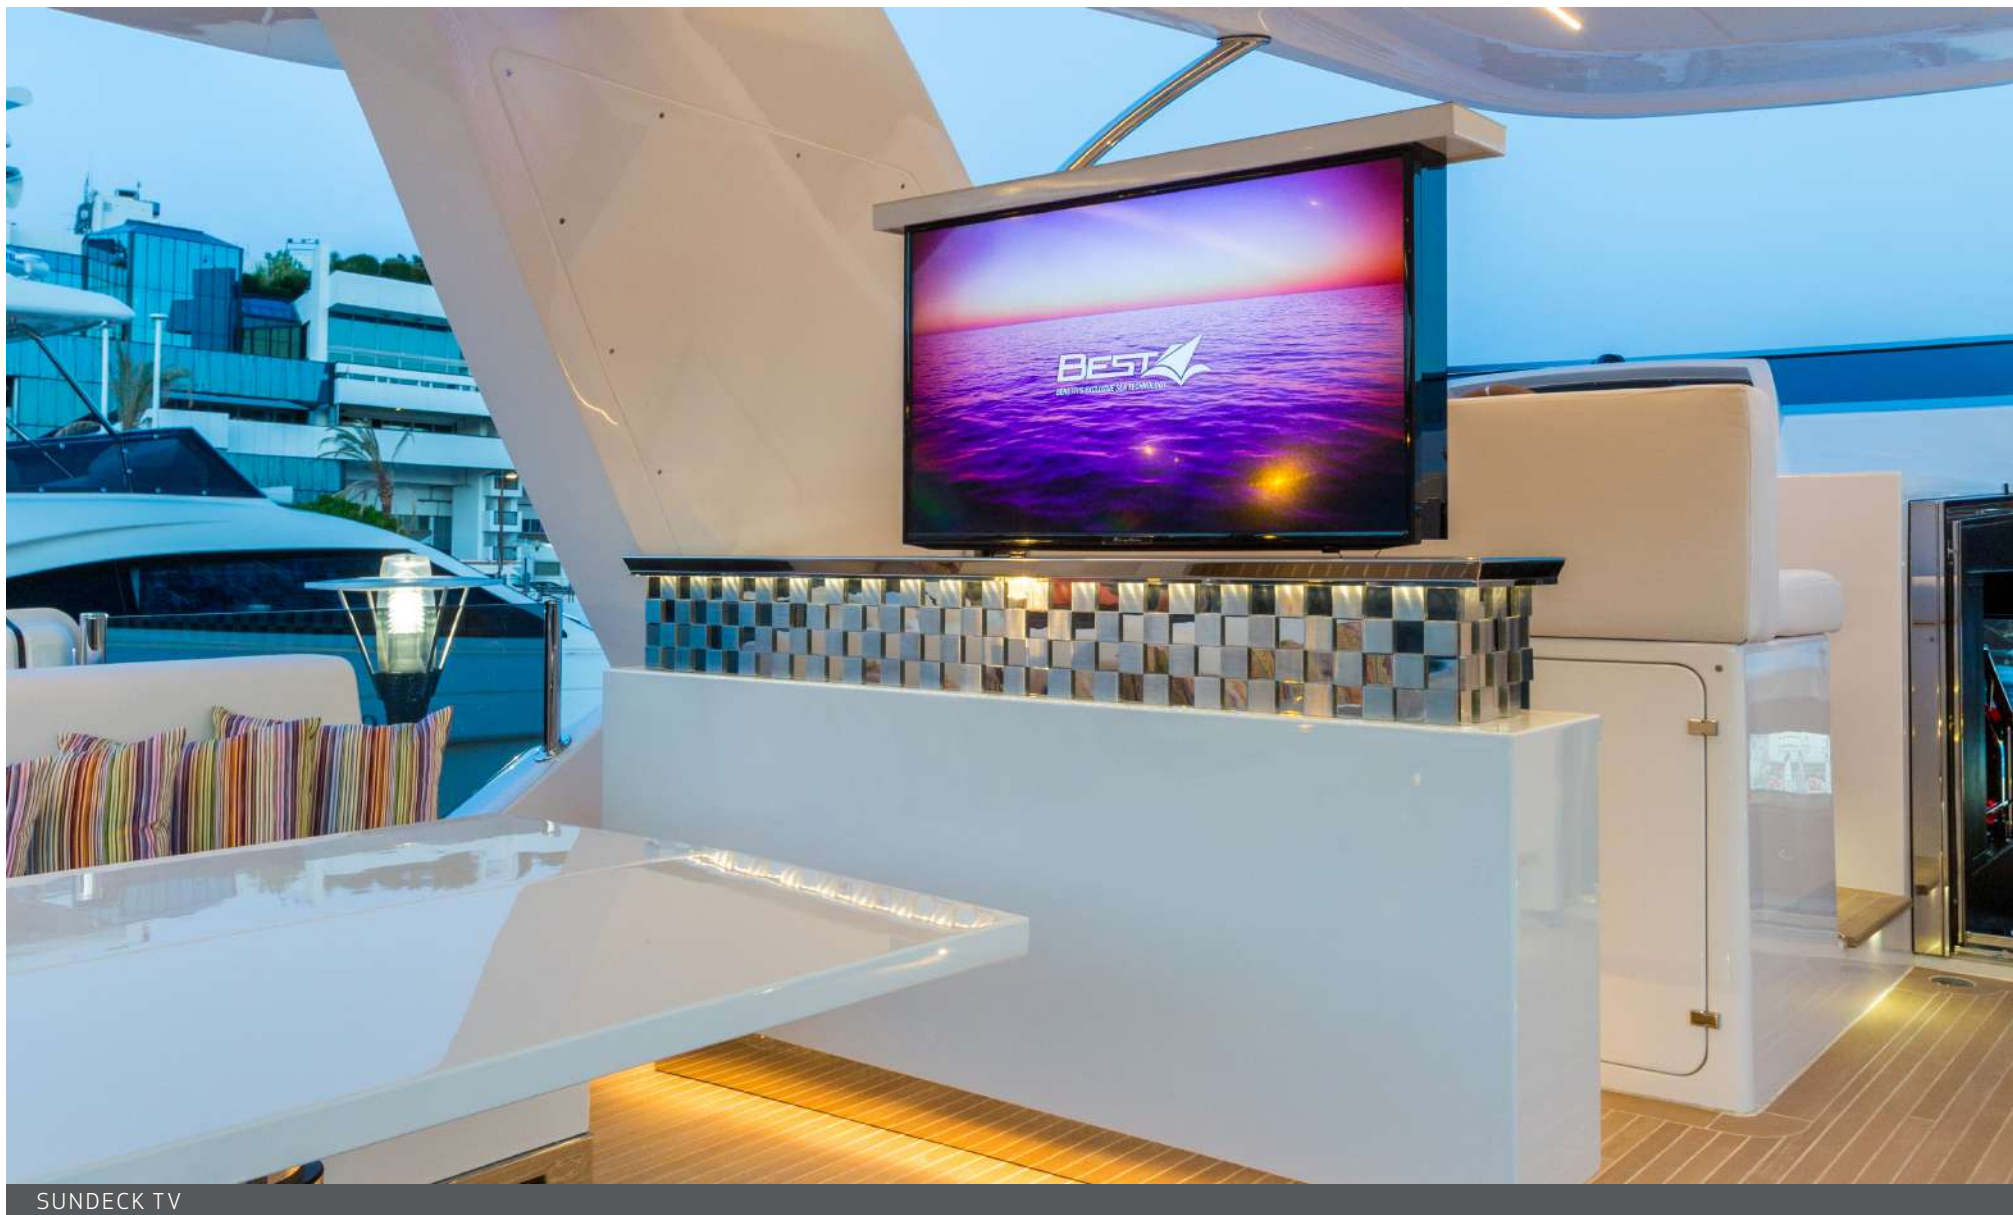

FOR CHARTER

GALA (EX MY ZEHAVA) 28.32M / 92'11"

SUNDECK TV