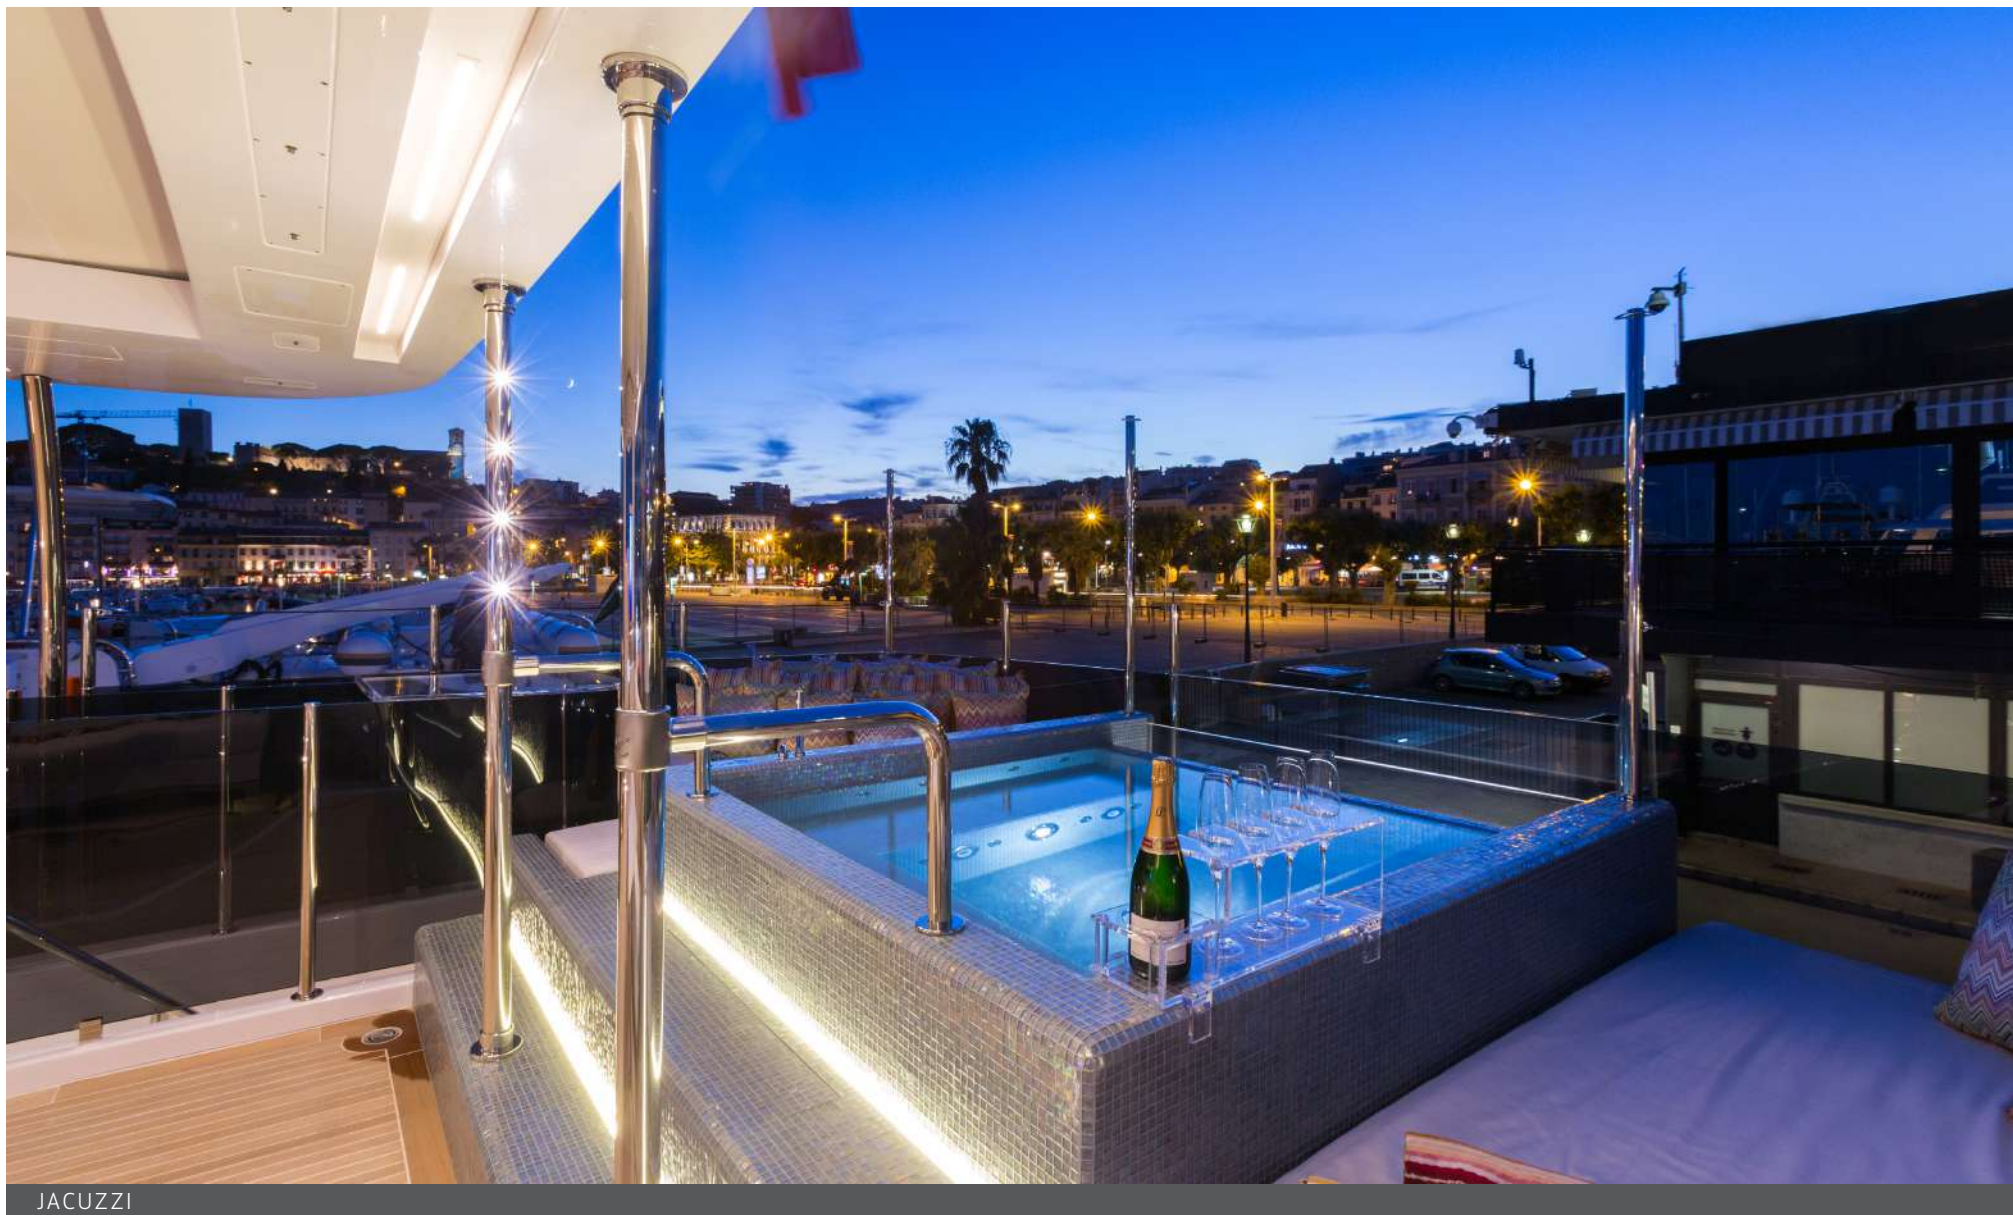

SUNDECK

FOR CHARTER

GALA (EX MY ZEHAVA) 28.32M / 92'11"

JACUZZI