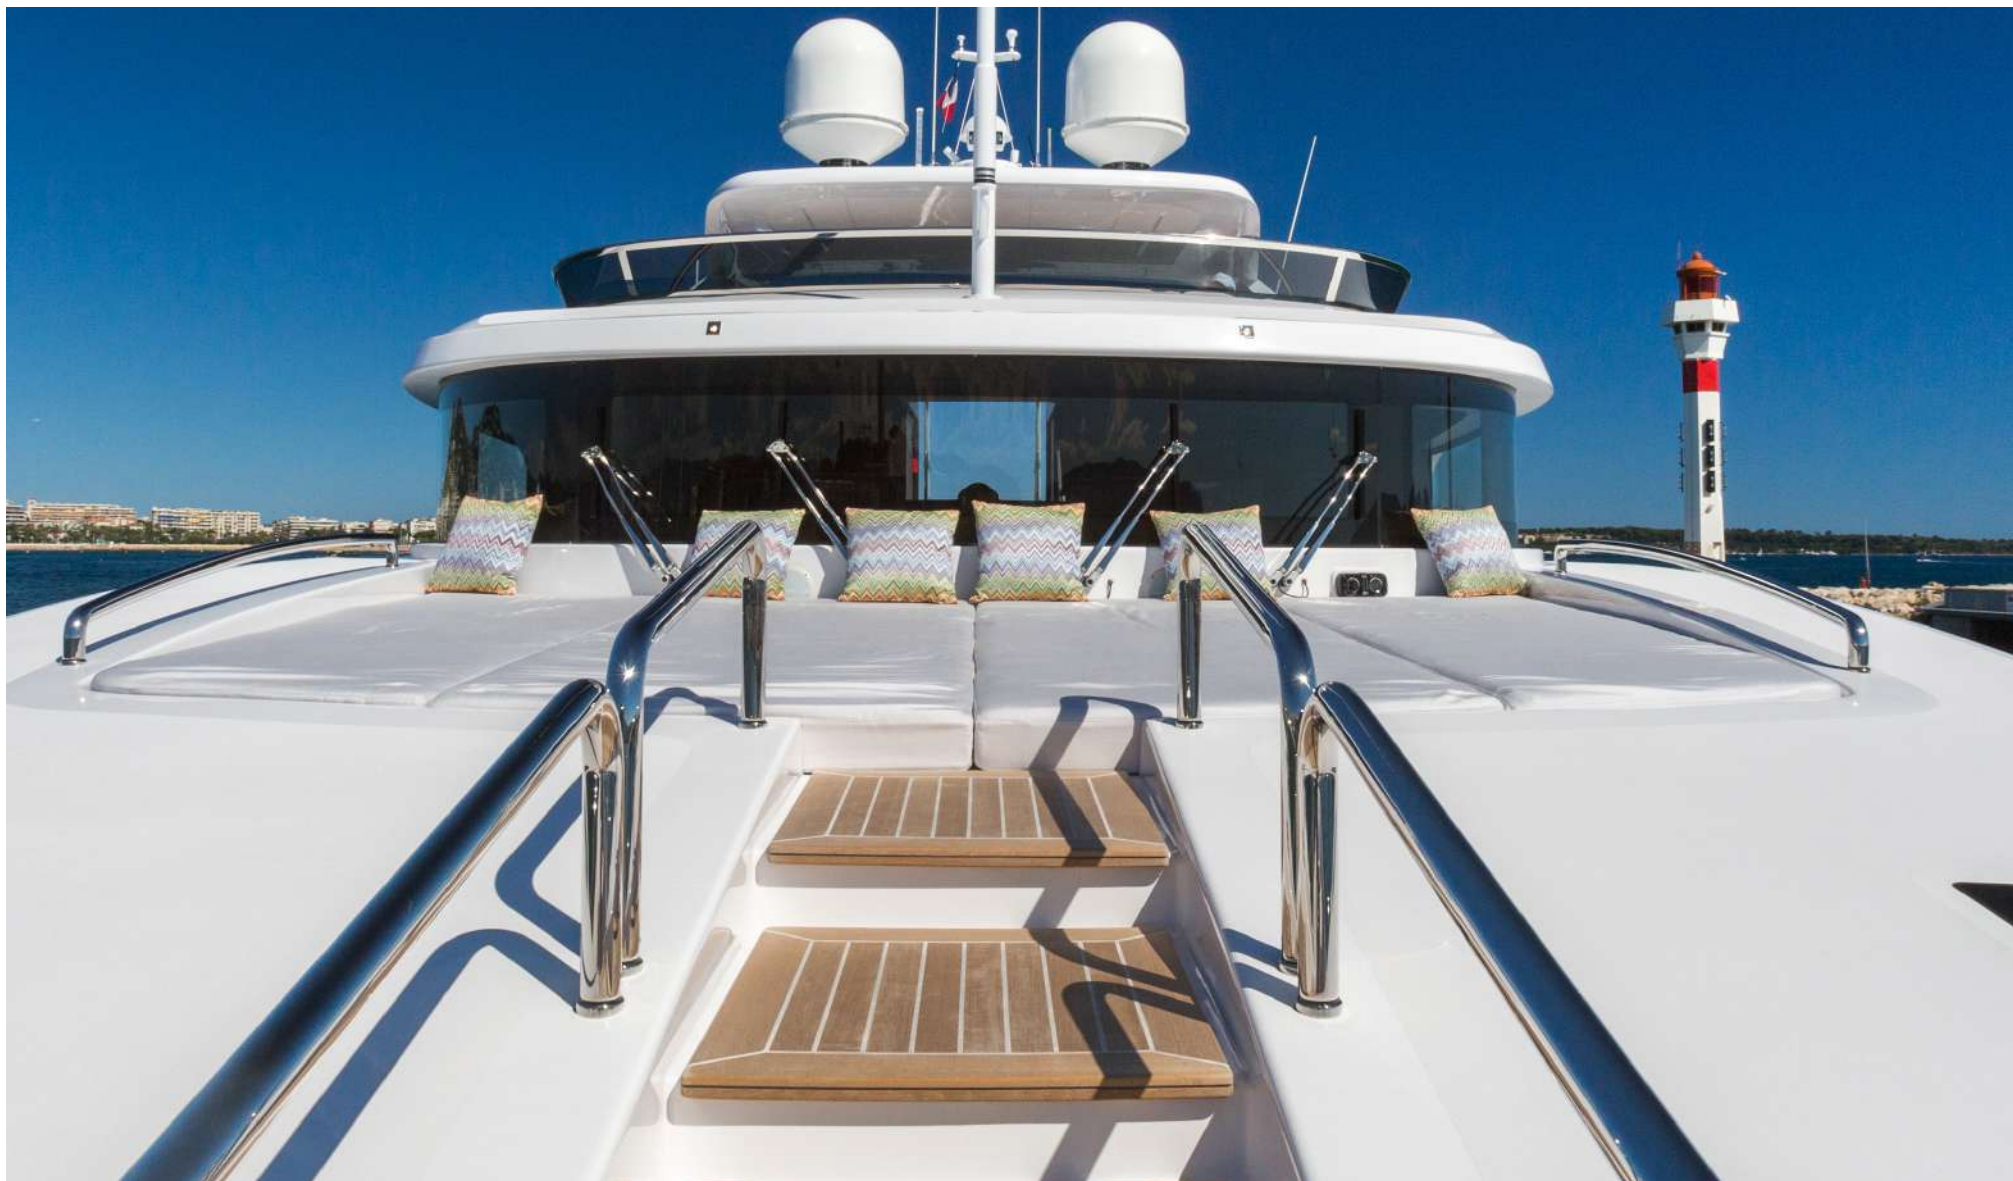

FOR CHARTER

GALA (EX MY ZEHAVA) 28.32M / 92'11"

SUNBATHING AREA FORWARD