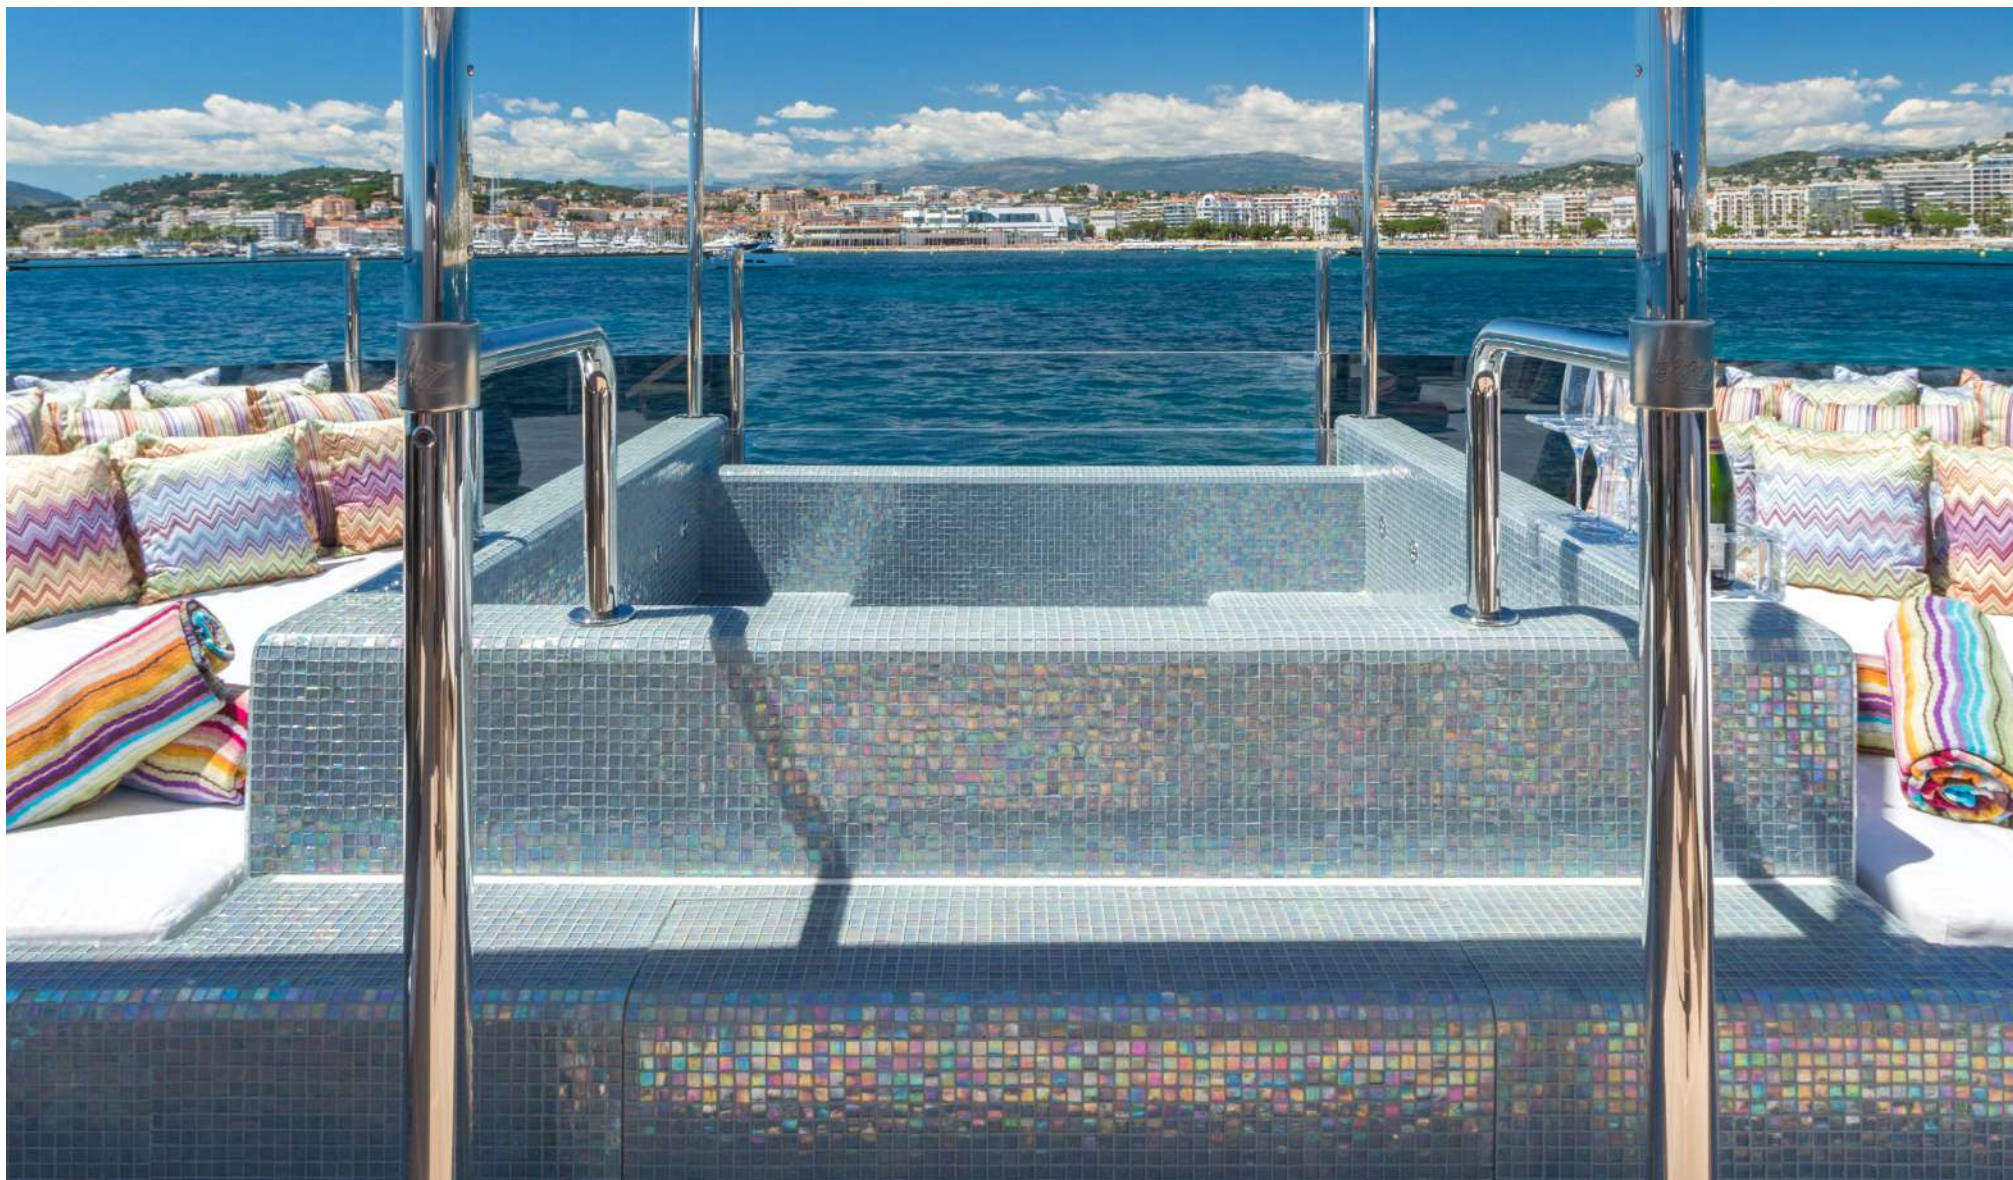

FOR CHARTER

GALA (EX MY ZEHAVA) 28.32M / 92'11"

VIEW FROM JACUZZI