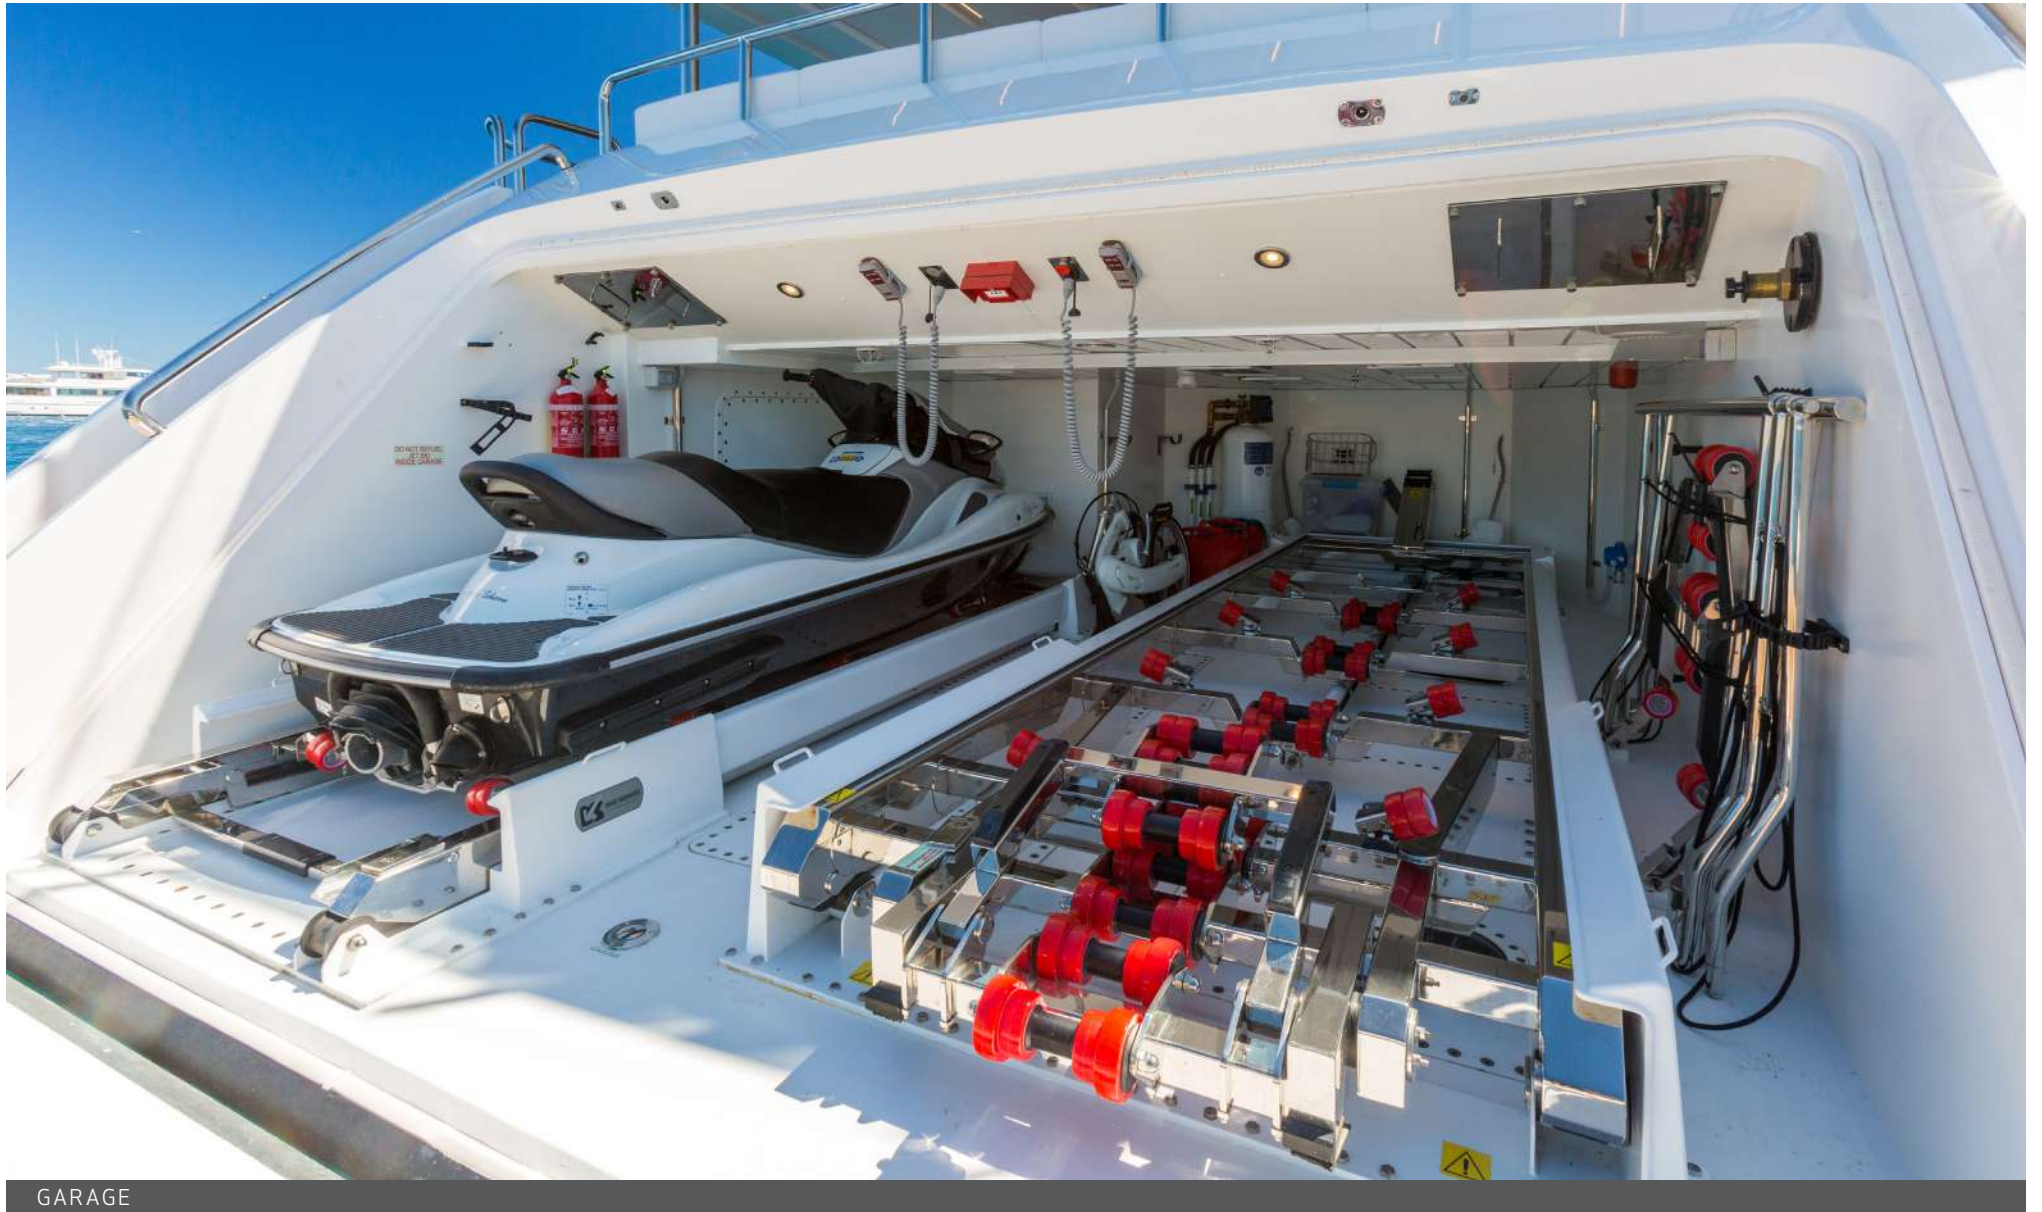

# GALA (EX MY ZEHAVA) 28.32M / 92'11"

GARAGE

FOR CHARTER