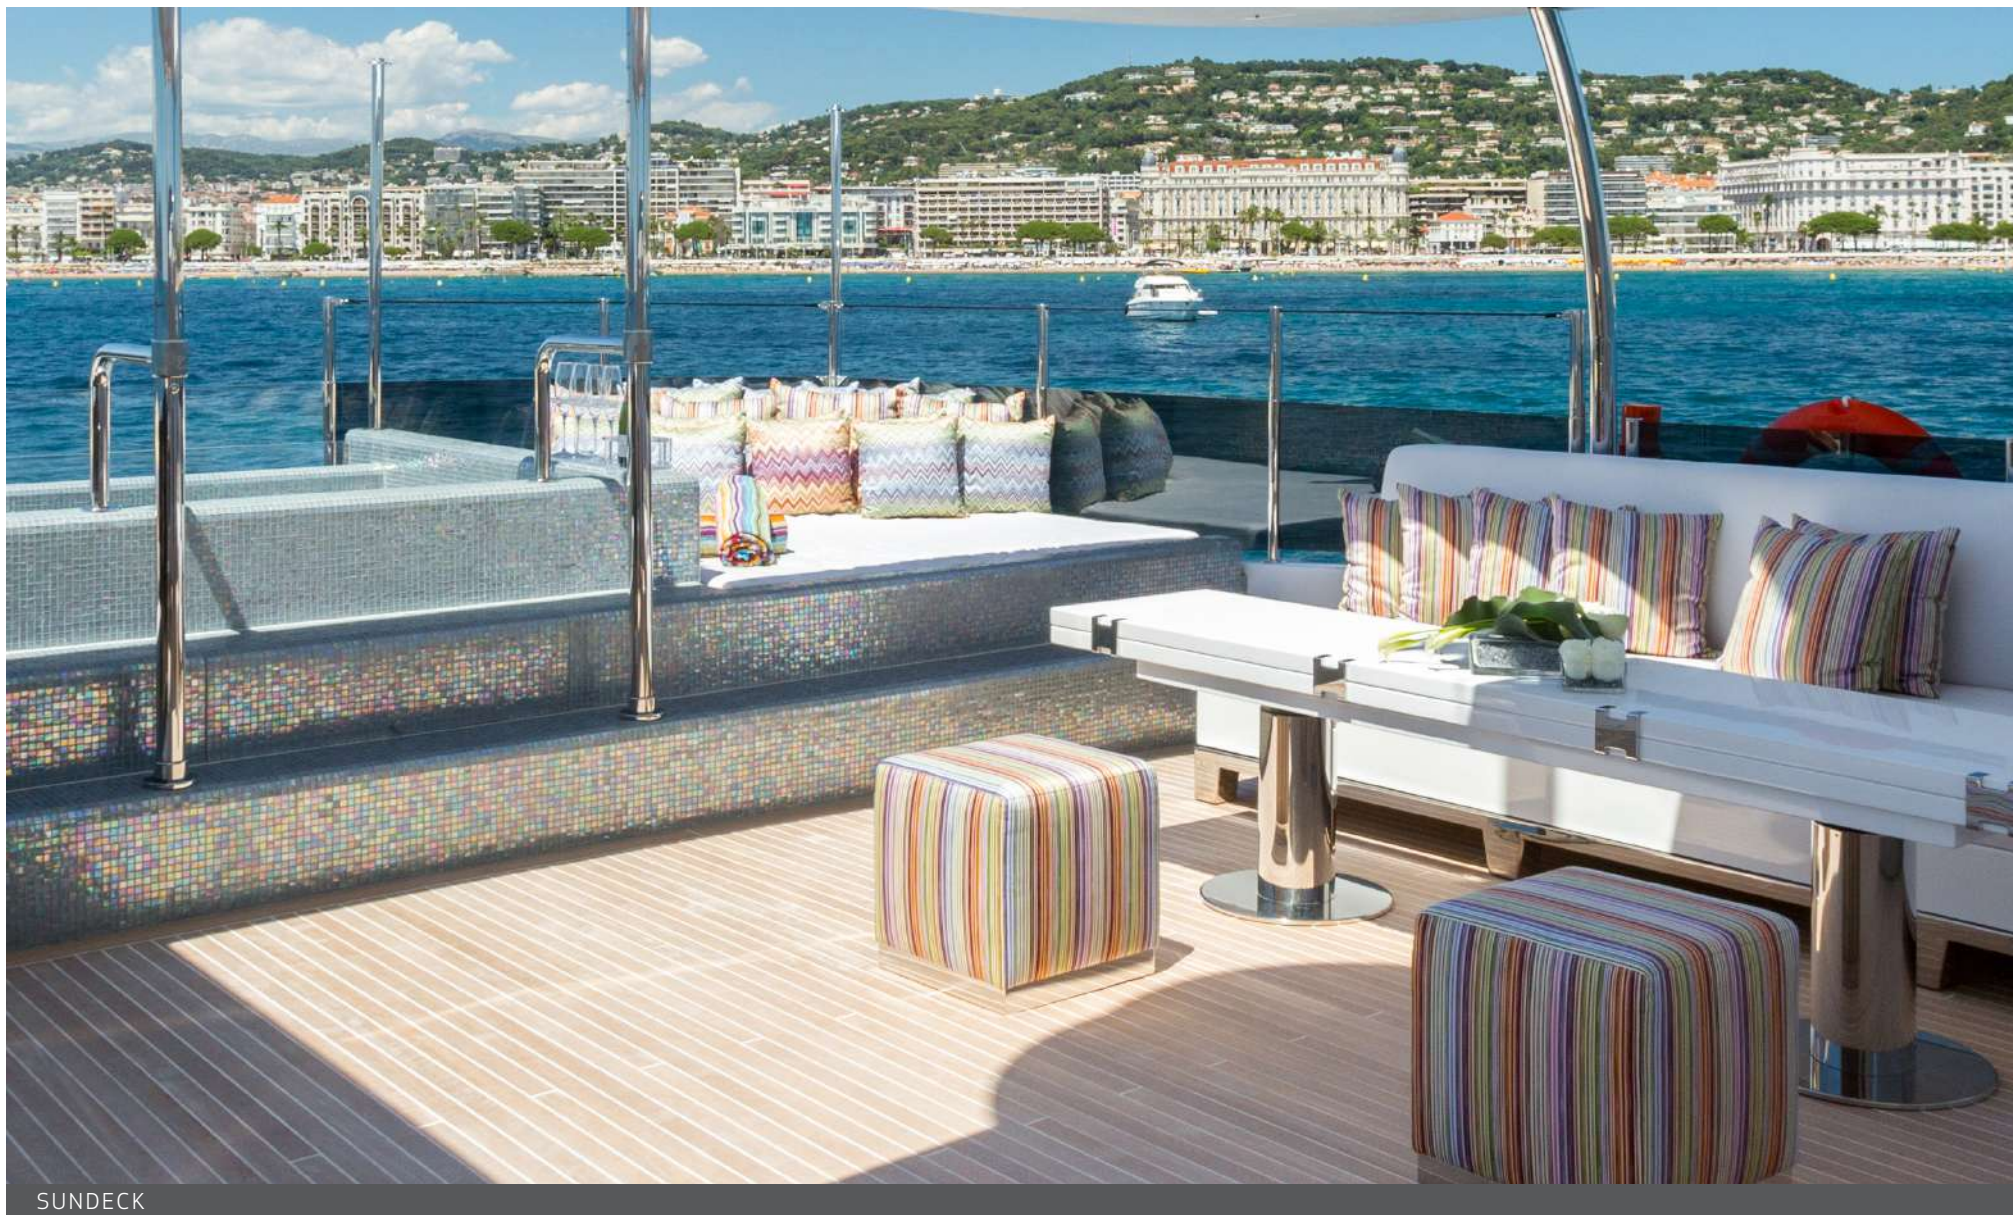

FOR CHARTER

GALA (EX MY ZEHAVA) 28.32M / 92'11"

SUNDECK