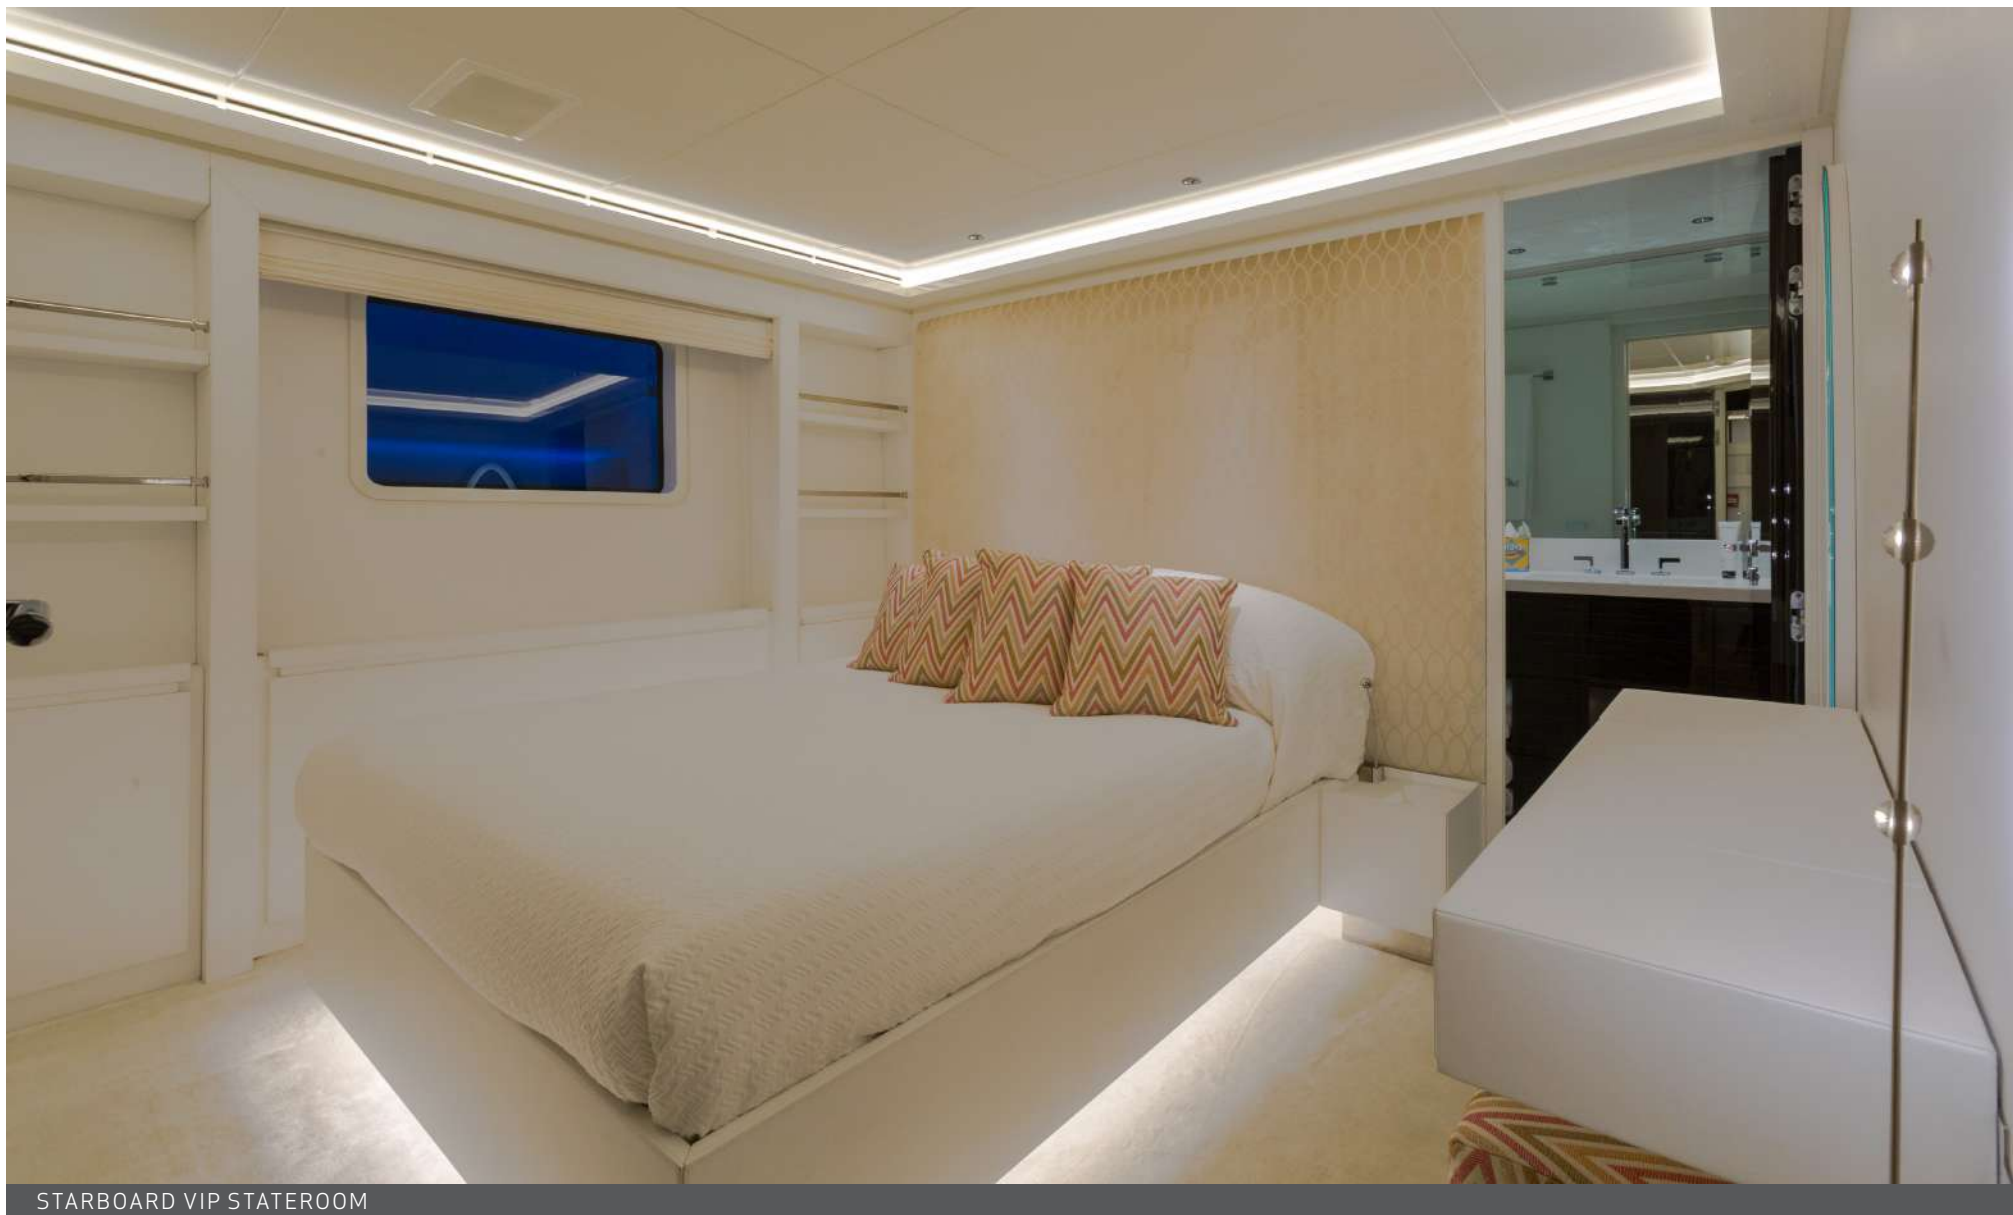

STAIRS TO GUEST STATEROOMS

FOR CHARTER

GALA (EX MY ZEHAVA) 28.32M / 92'11"

STARBOARD VIP STATEROOM