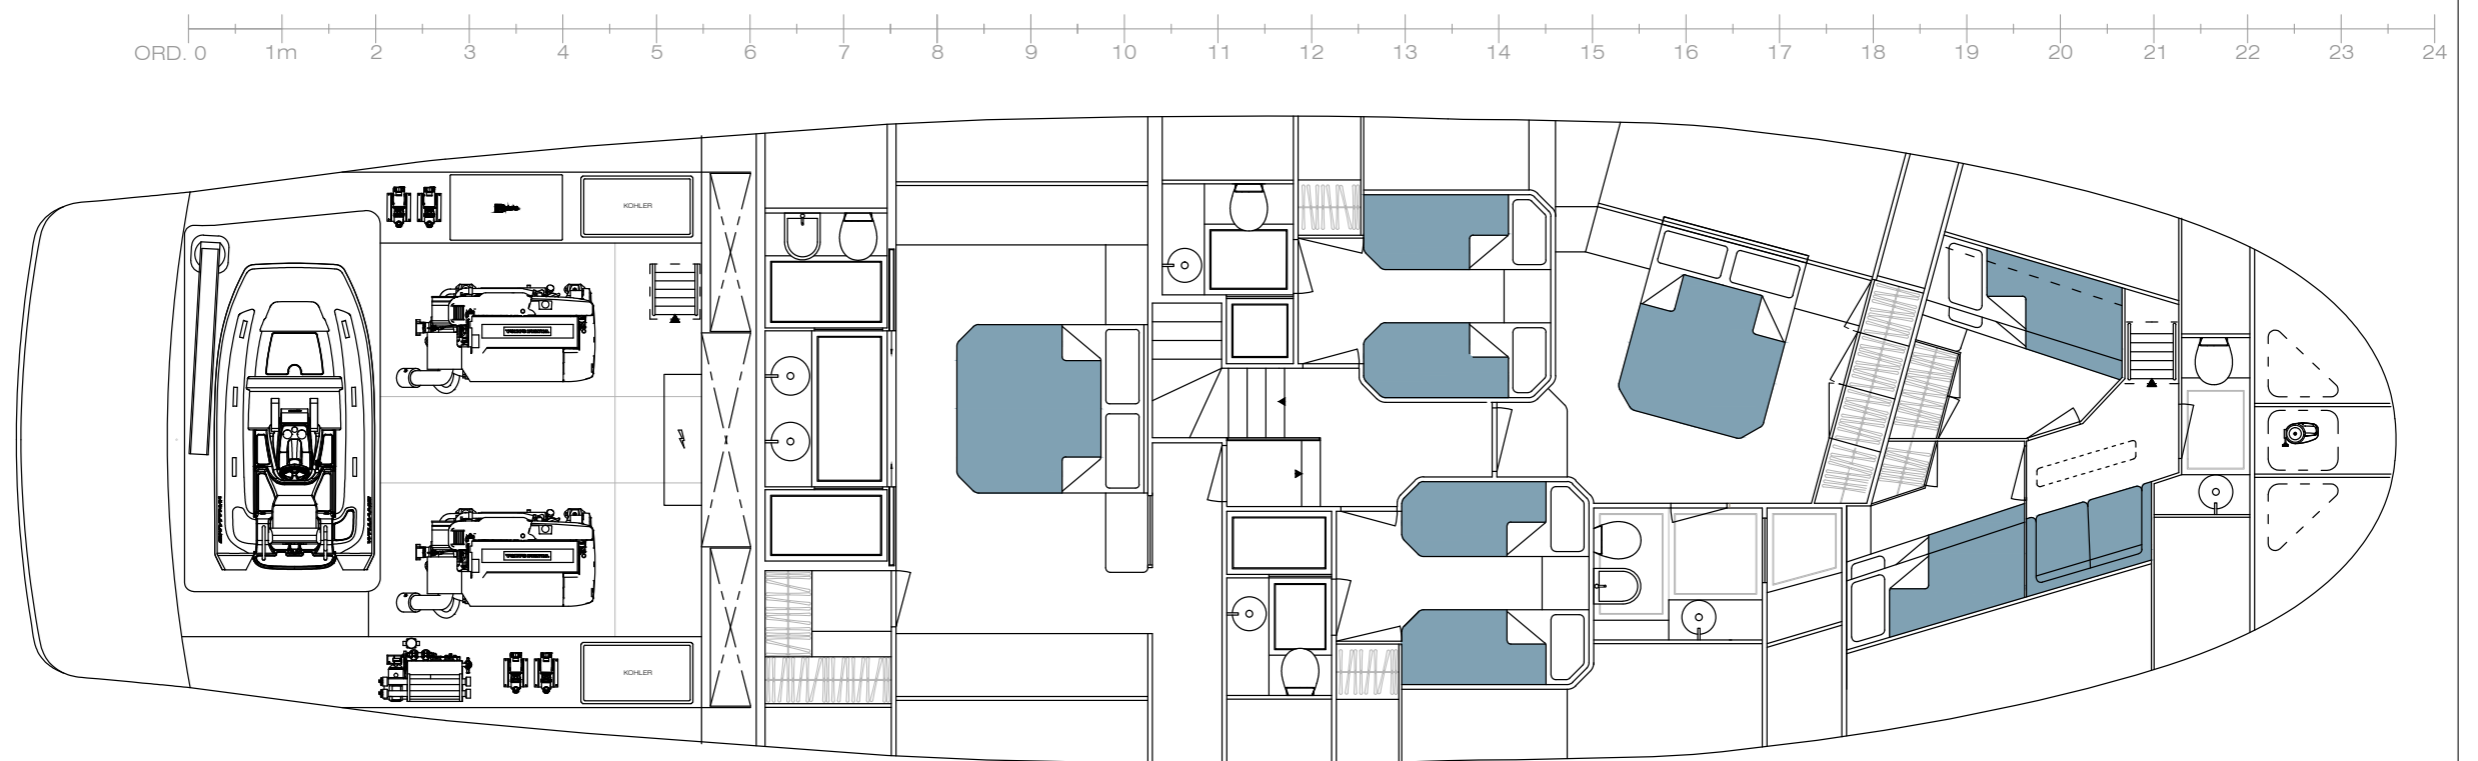

YACHT FOR CHARTER | HAZE | 26.70M / 87'07" | GENERAL ARRANGEMENT

ORD. 0 1m 2 3 4 5 6 7 8 9 10 11 12 13 14 15 16 17 18 19 20 21 22 23 24

PROFILE

FLYDECK

Yachts offered are subject to availability. The particulars are believed to be correct but are not guaranteed and may not be used for contractual purposes. Specification provided for information only.

YACHT FOR CHARTER | HAZE | 26.70M / 87'07" | GENERAL ARRANGEMENT

MAIN DECK

CABINS DECK

Yachts offered are subject to availability. The particulars are believed to be correct but are not guaranteed and may not be used for contractual purposes. Specification provided for information only.