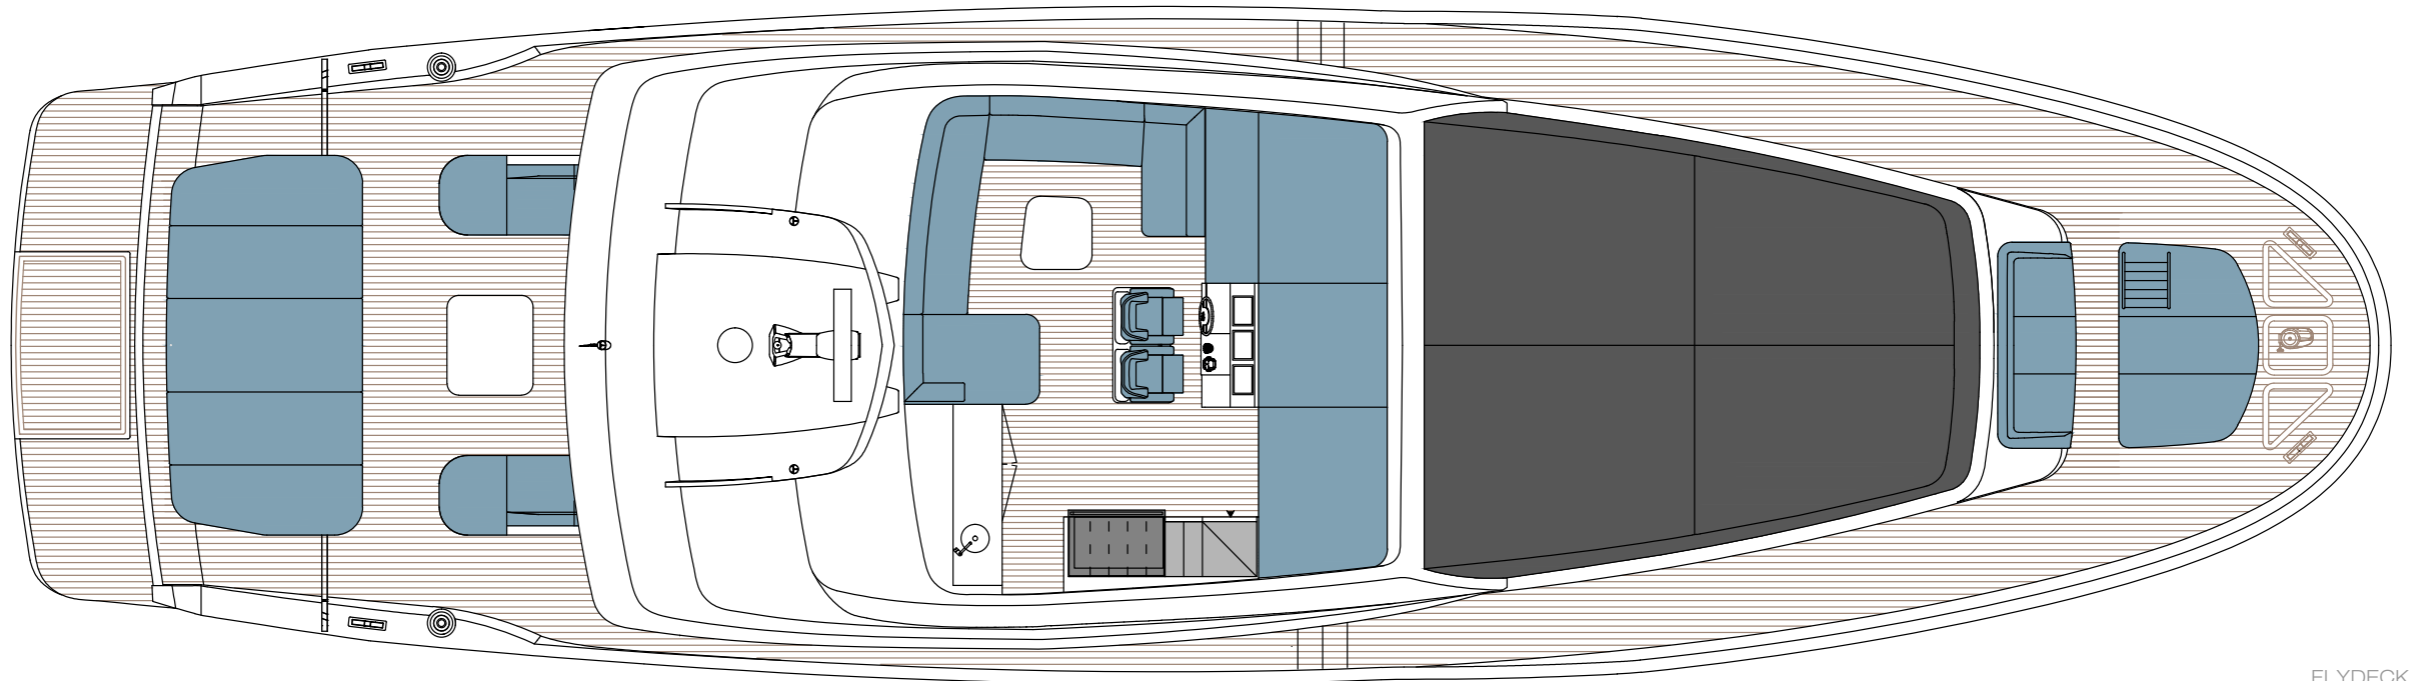

YACHT FOR CHARTER | HAZE | 26.70M / 87'07" | GENERAL ARRANGEMENT

ORD. 0 1m 2 3 4 5 6 7 8 9 10 11 12 13 14 15 16 17 18 19 20 21 22 23 24

PROFILE

FLYDECK

Yachts offered are subject to availability. The particulars are believed to be correct but are not guaranteed and may not be used for contractual purposes. Specification provided for information only.