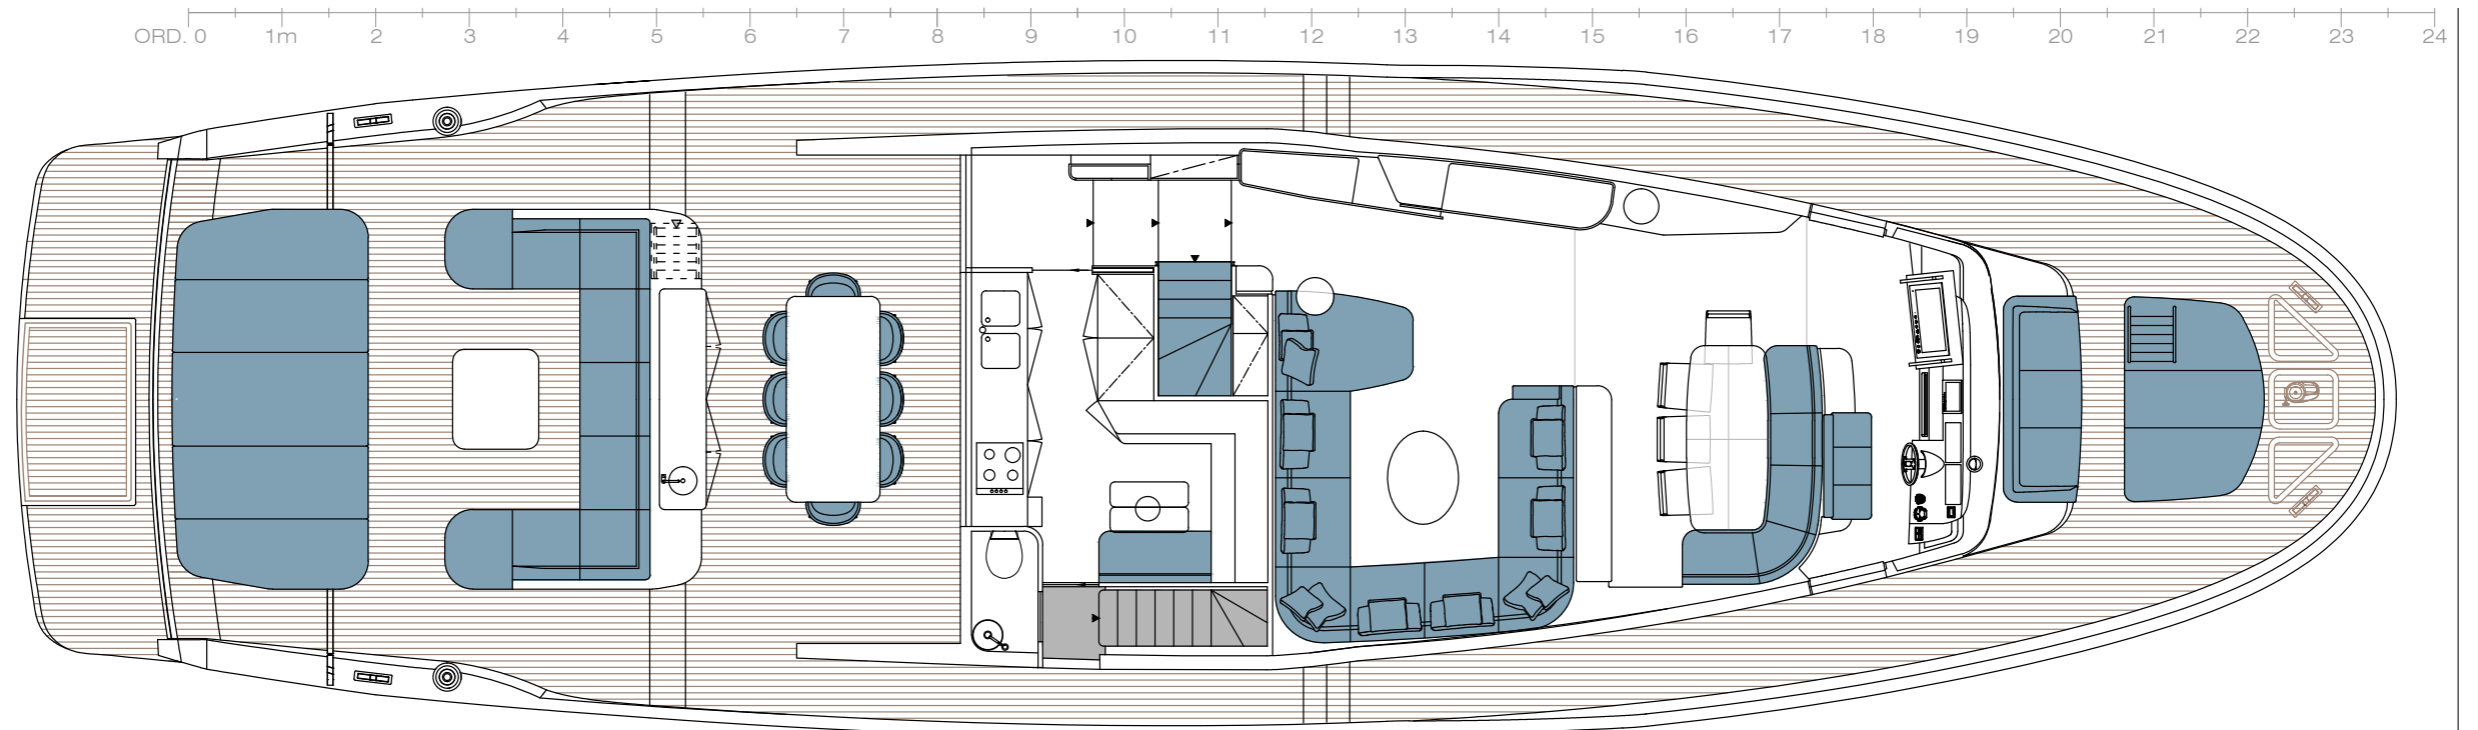

YACHT FOR CHARTER | HAZE | 26.70M / 87'07" | GENERAL ARRANGEMENT

ORD. 0 1m 2 3 4 5 6 7 8 9 10 11 12 13 14 15 16 17 18 19 20 21 22 23 24

PROFILE

FLYDECK

Yachts offered are subject to availability. The particulars are believed to be correct but are not guaranteed and may not be used for contractual purposes. Specification provided for information only.

YACHT FOR CHARTER | HAZE | 26.70M / 87'07" | GENERAL ARRANGEMENT

MAIN DECK

CABINS DECK

Yachts offered are subject to availability. The particulars are believed to be correct but are not guaranteed and may not be used for contractual purposes. Specification provided for information only.