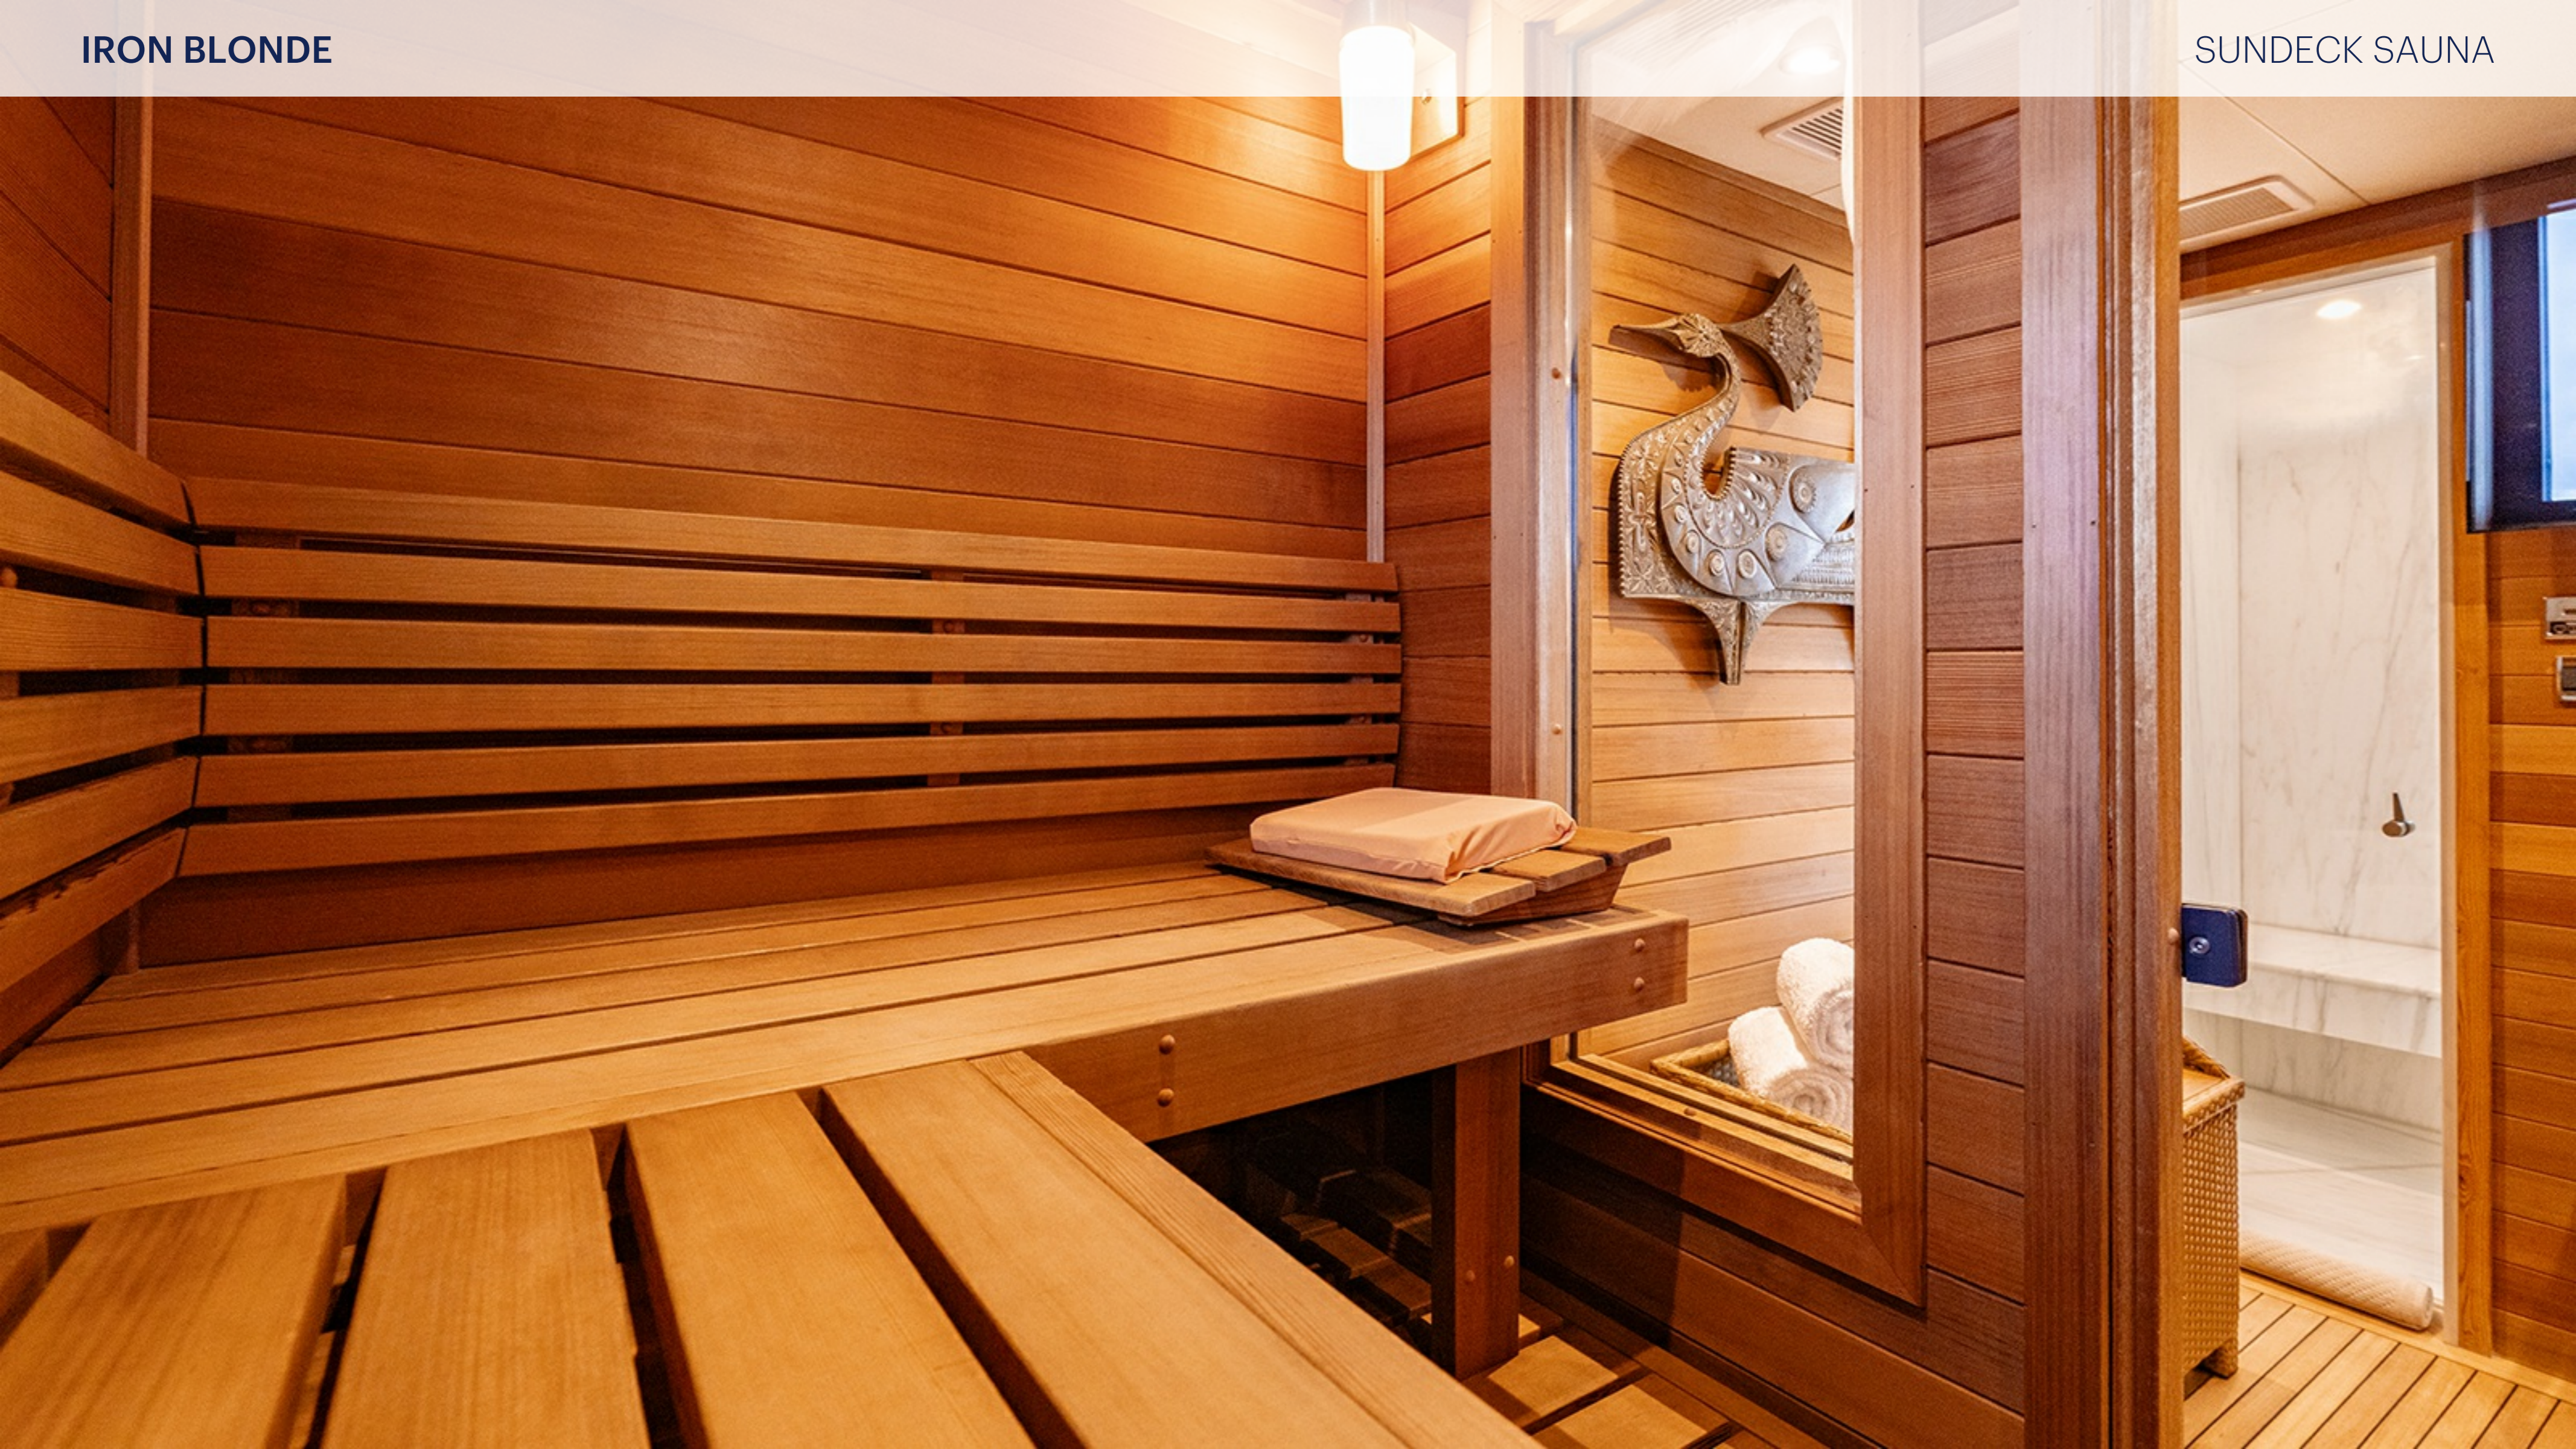

IRON BLONDE

SUNDECK SAUNA