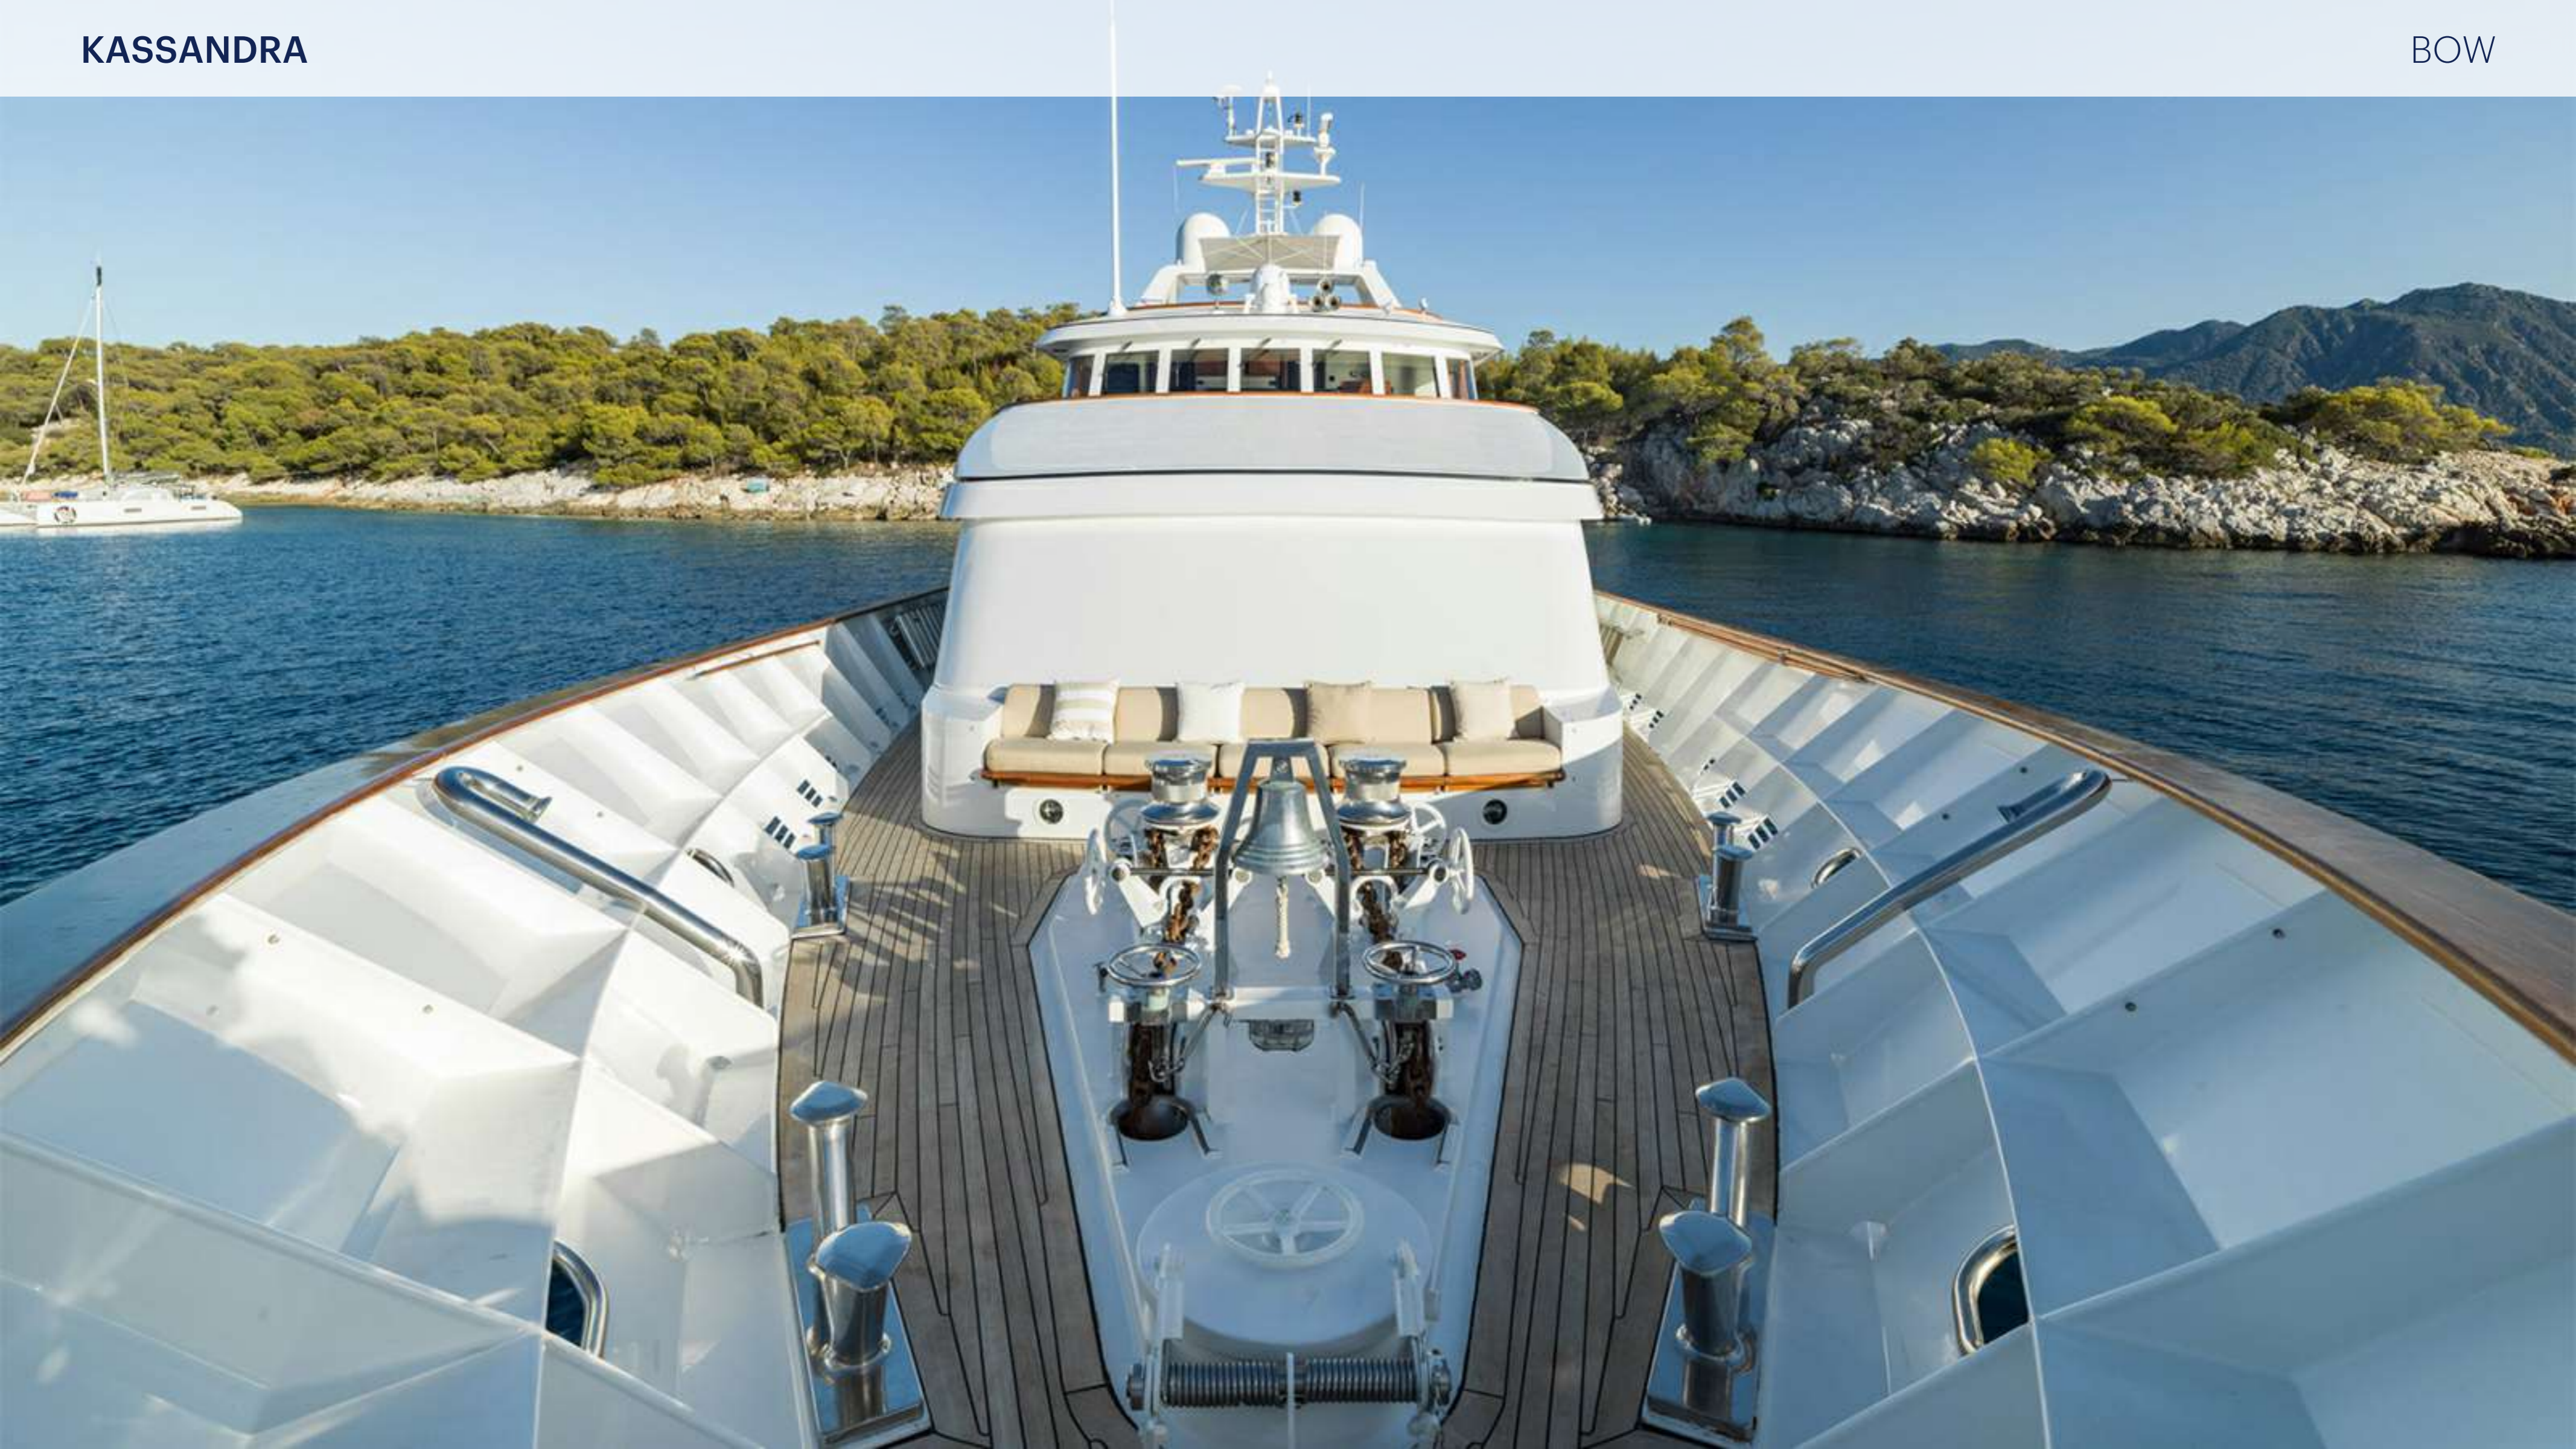

KASSANDRA

152' 7" (46.5m) | Feadship | 1989

KASSANDRA

BASIC SPECIFICATIONS

BUILDER

Feadship

BEAM (ft/m)

28' 3" (8.59m)

KASSANDRA

KASSANDRA

KASSANDRA

KASSANDRA

KASSANDRA

AERIAL VIEW

KASSANDRA

KASSANDRA