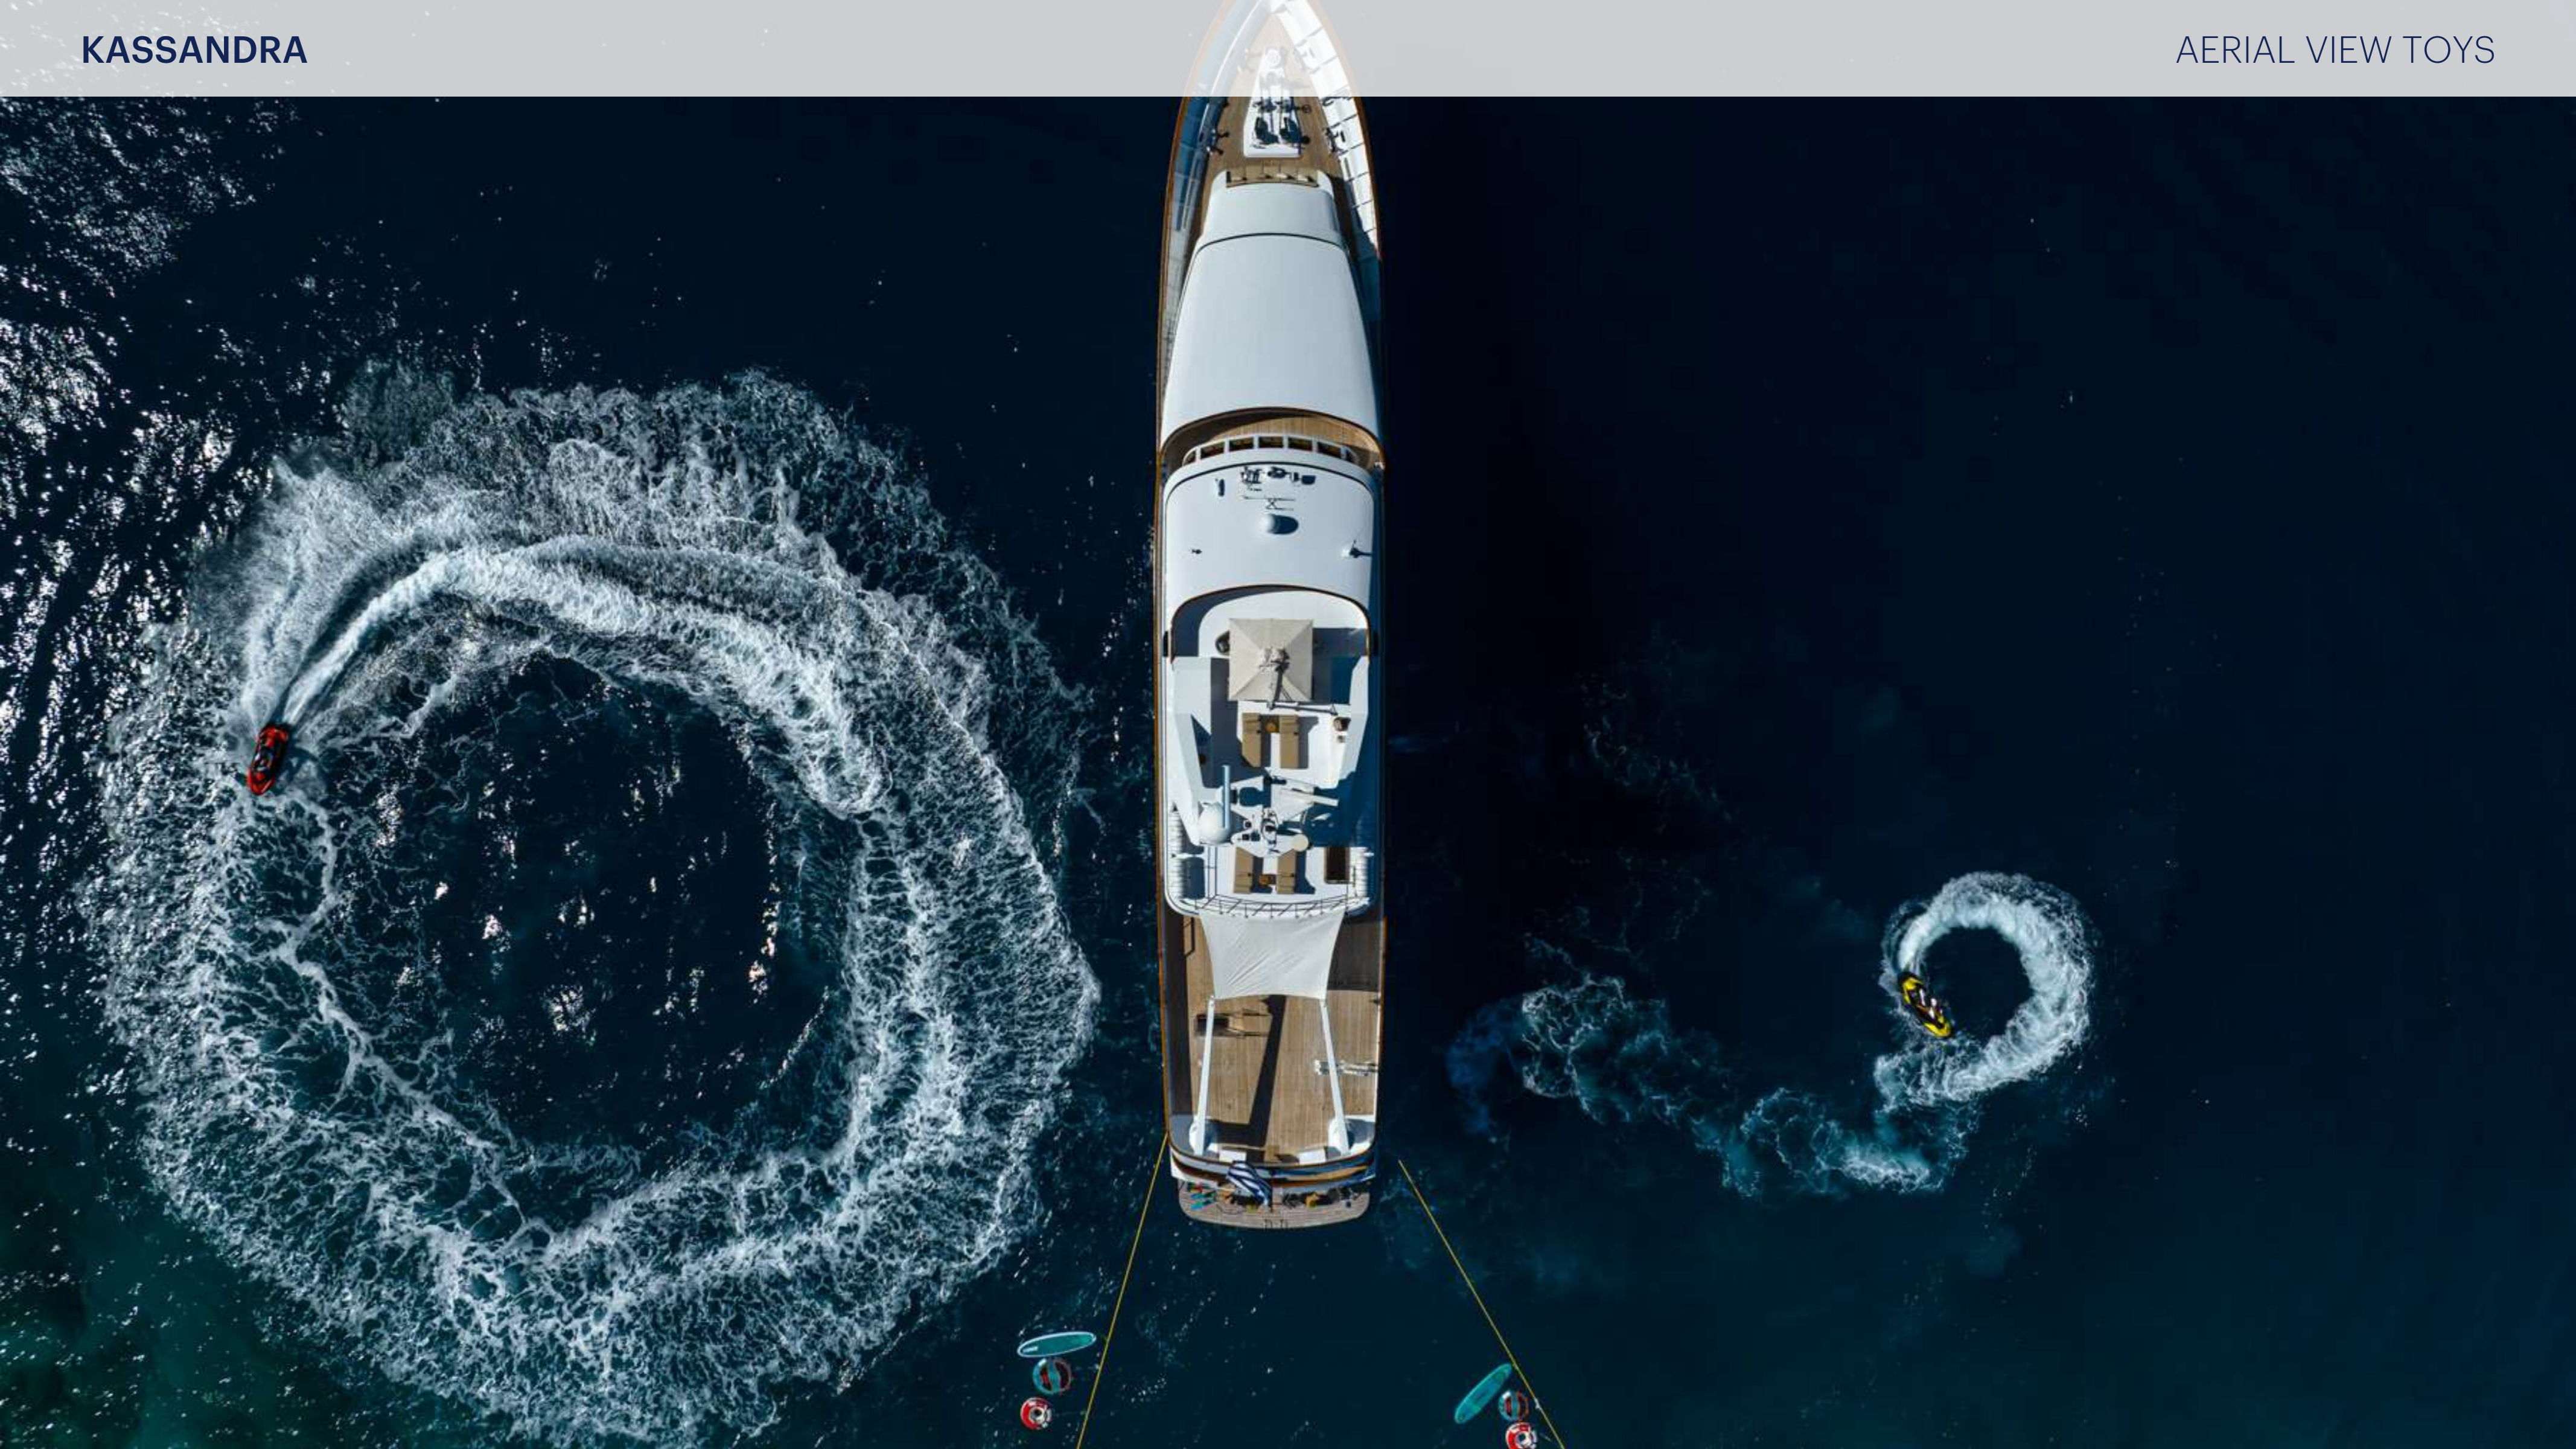

KASSANDRA

152' 7" (46.5m) | Feadship | 1989

KASSANDRA

BASIC SPECIFICATIONS

BUILDER

Feadship

BEAM (ft/m)

28' 3" (8.59m)

KASSANDRA

KASSANDRA

KASSANDRA

KASSANDRA

KASSANDRA

AERIAL VIEW

KASSANDRA

KASSANDRA