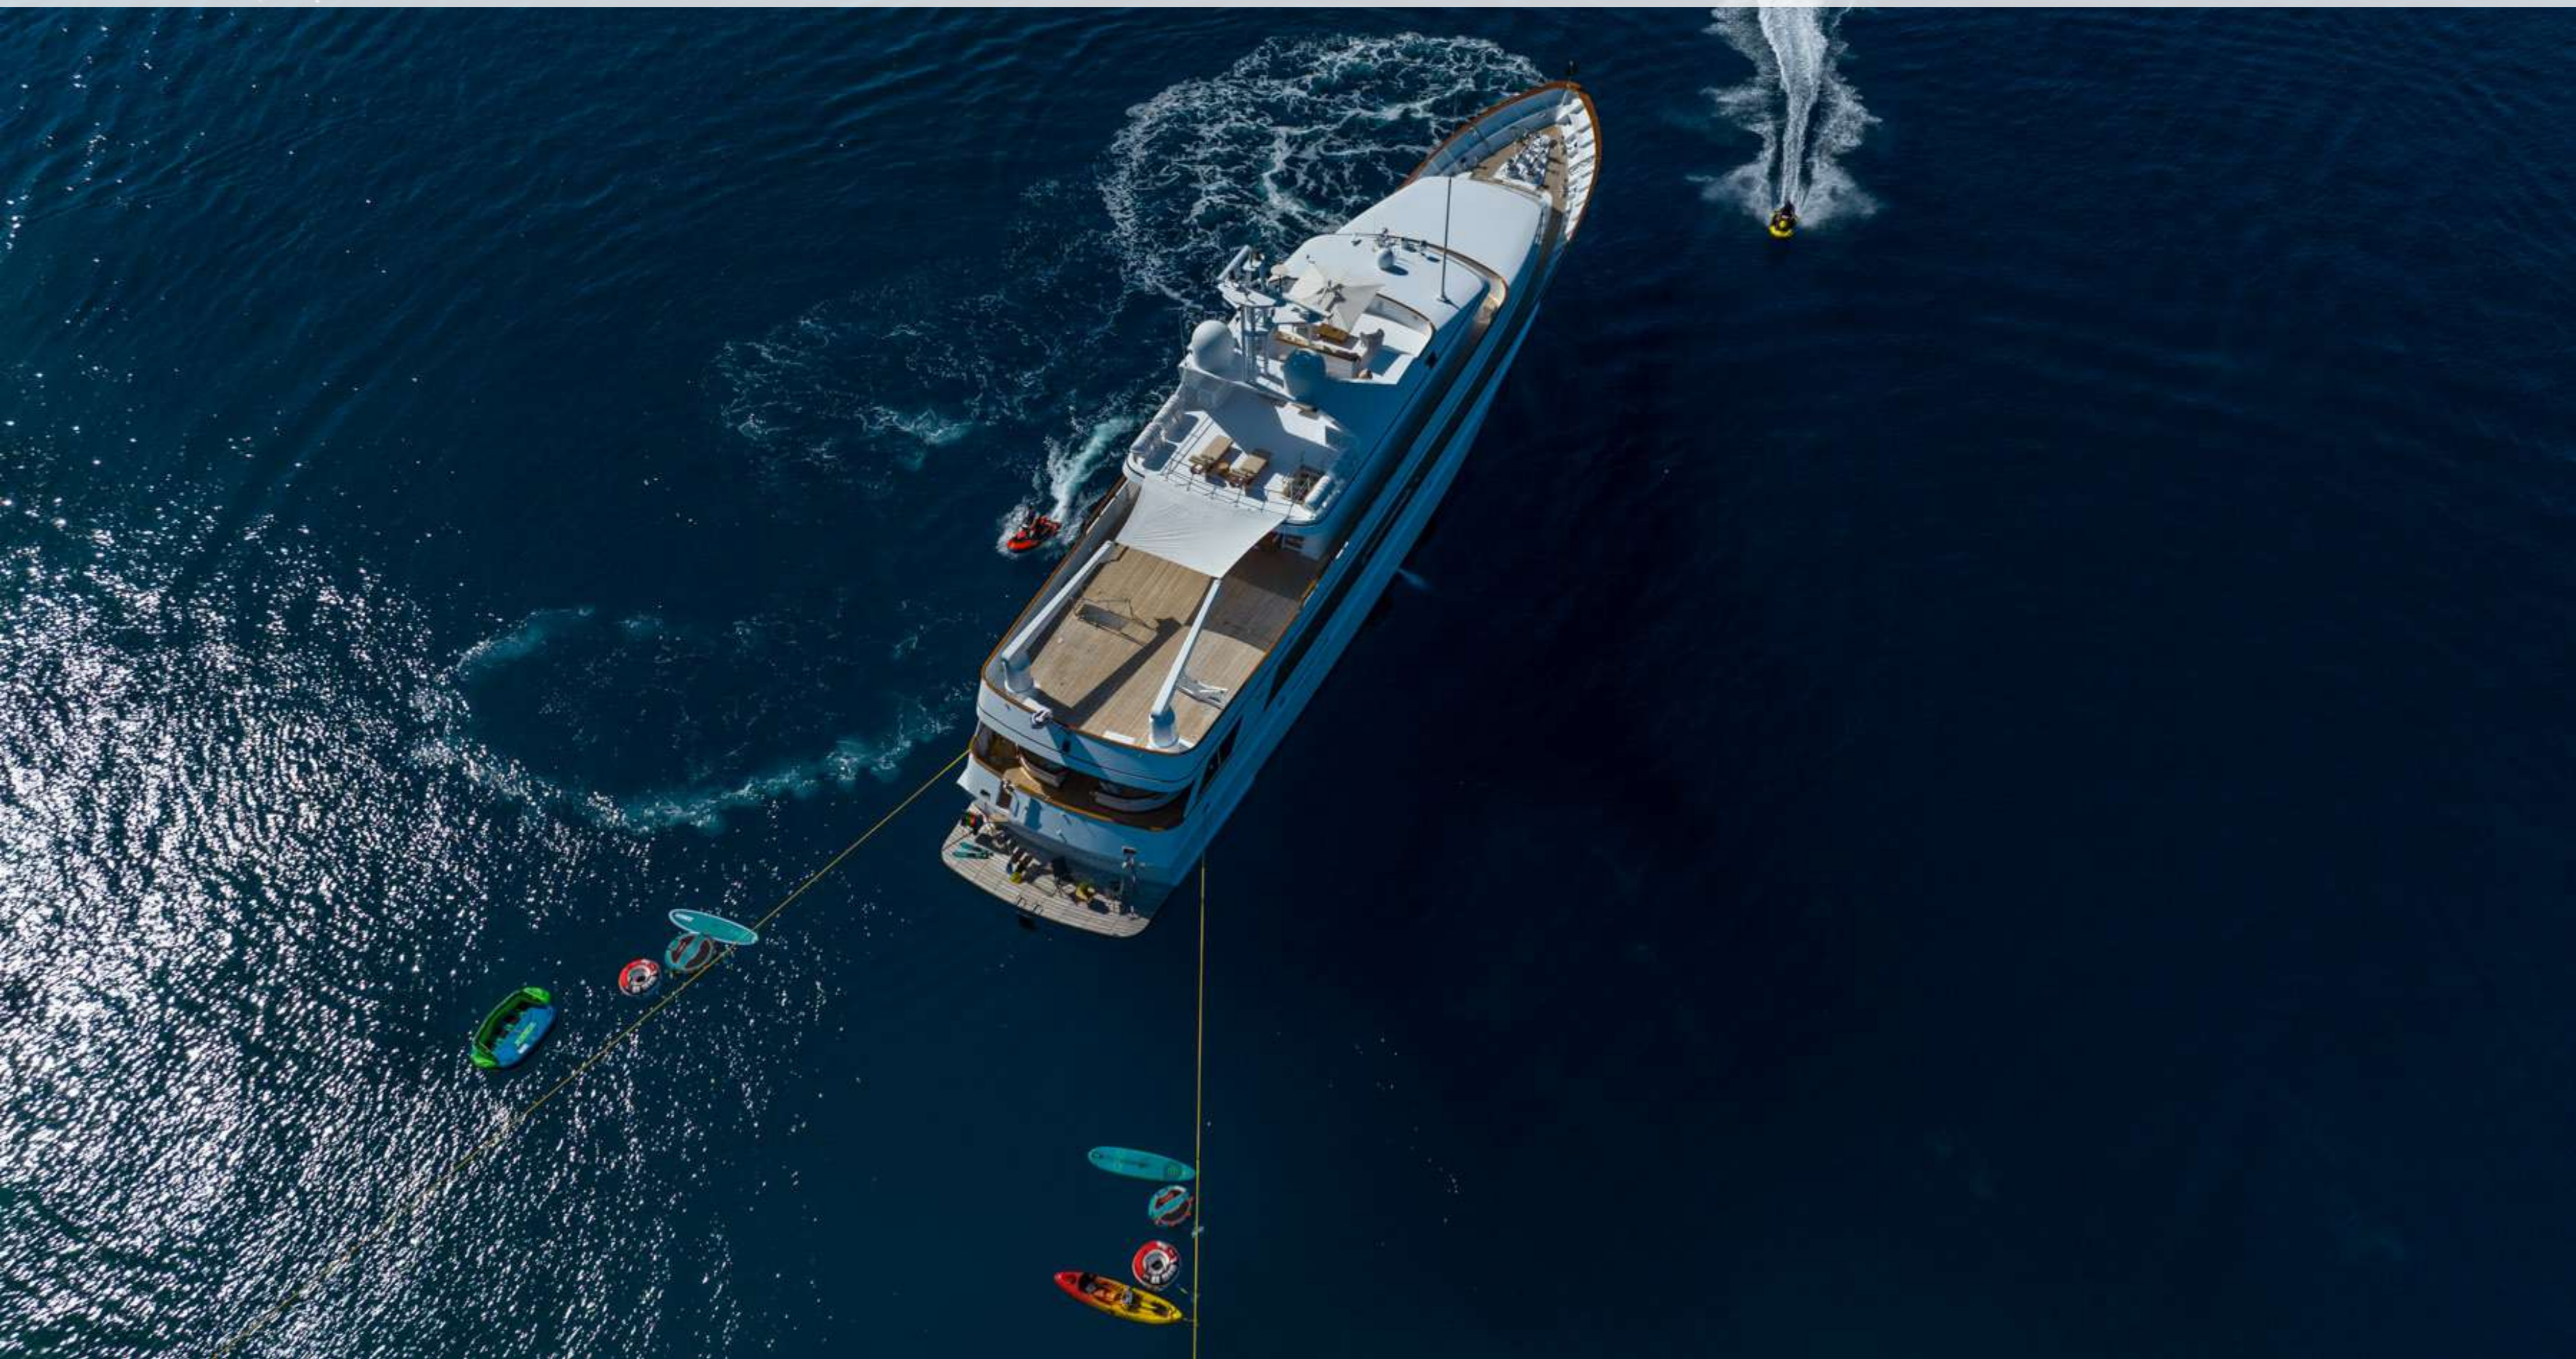

KASSANDRA

152' 7" (46.5m) | Feadship | 1989

KASSANDRA

BASIC SPECIFICATIONS

BUILDER

Feadship

BEAM (ft/m)

28' 3" (8.59m)

CRUISING/MAX SPEED

14.5 / 16 Knots

CREW

11

RANGE

LENGTH (ft/m)

152' 7" (46.5m)

DRAFT (ft/m)

KASSANDRA

KASSANDRA

KASSANDRA

KASSANDRA

KASSANDRA

AERIAL VIEW

KASSANDRA

KASSANDRA