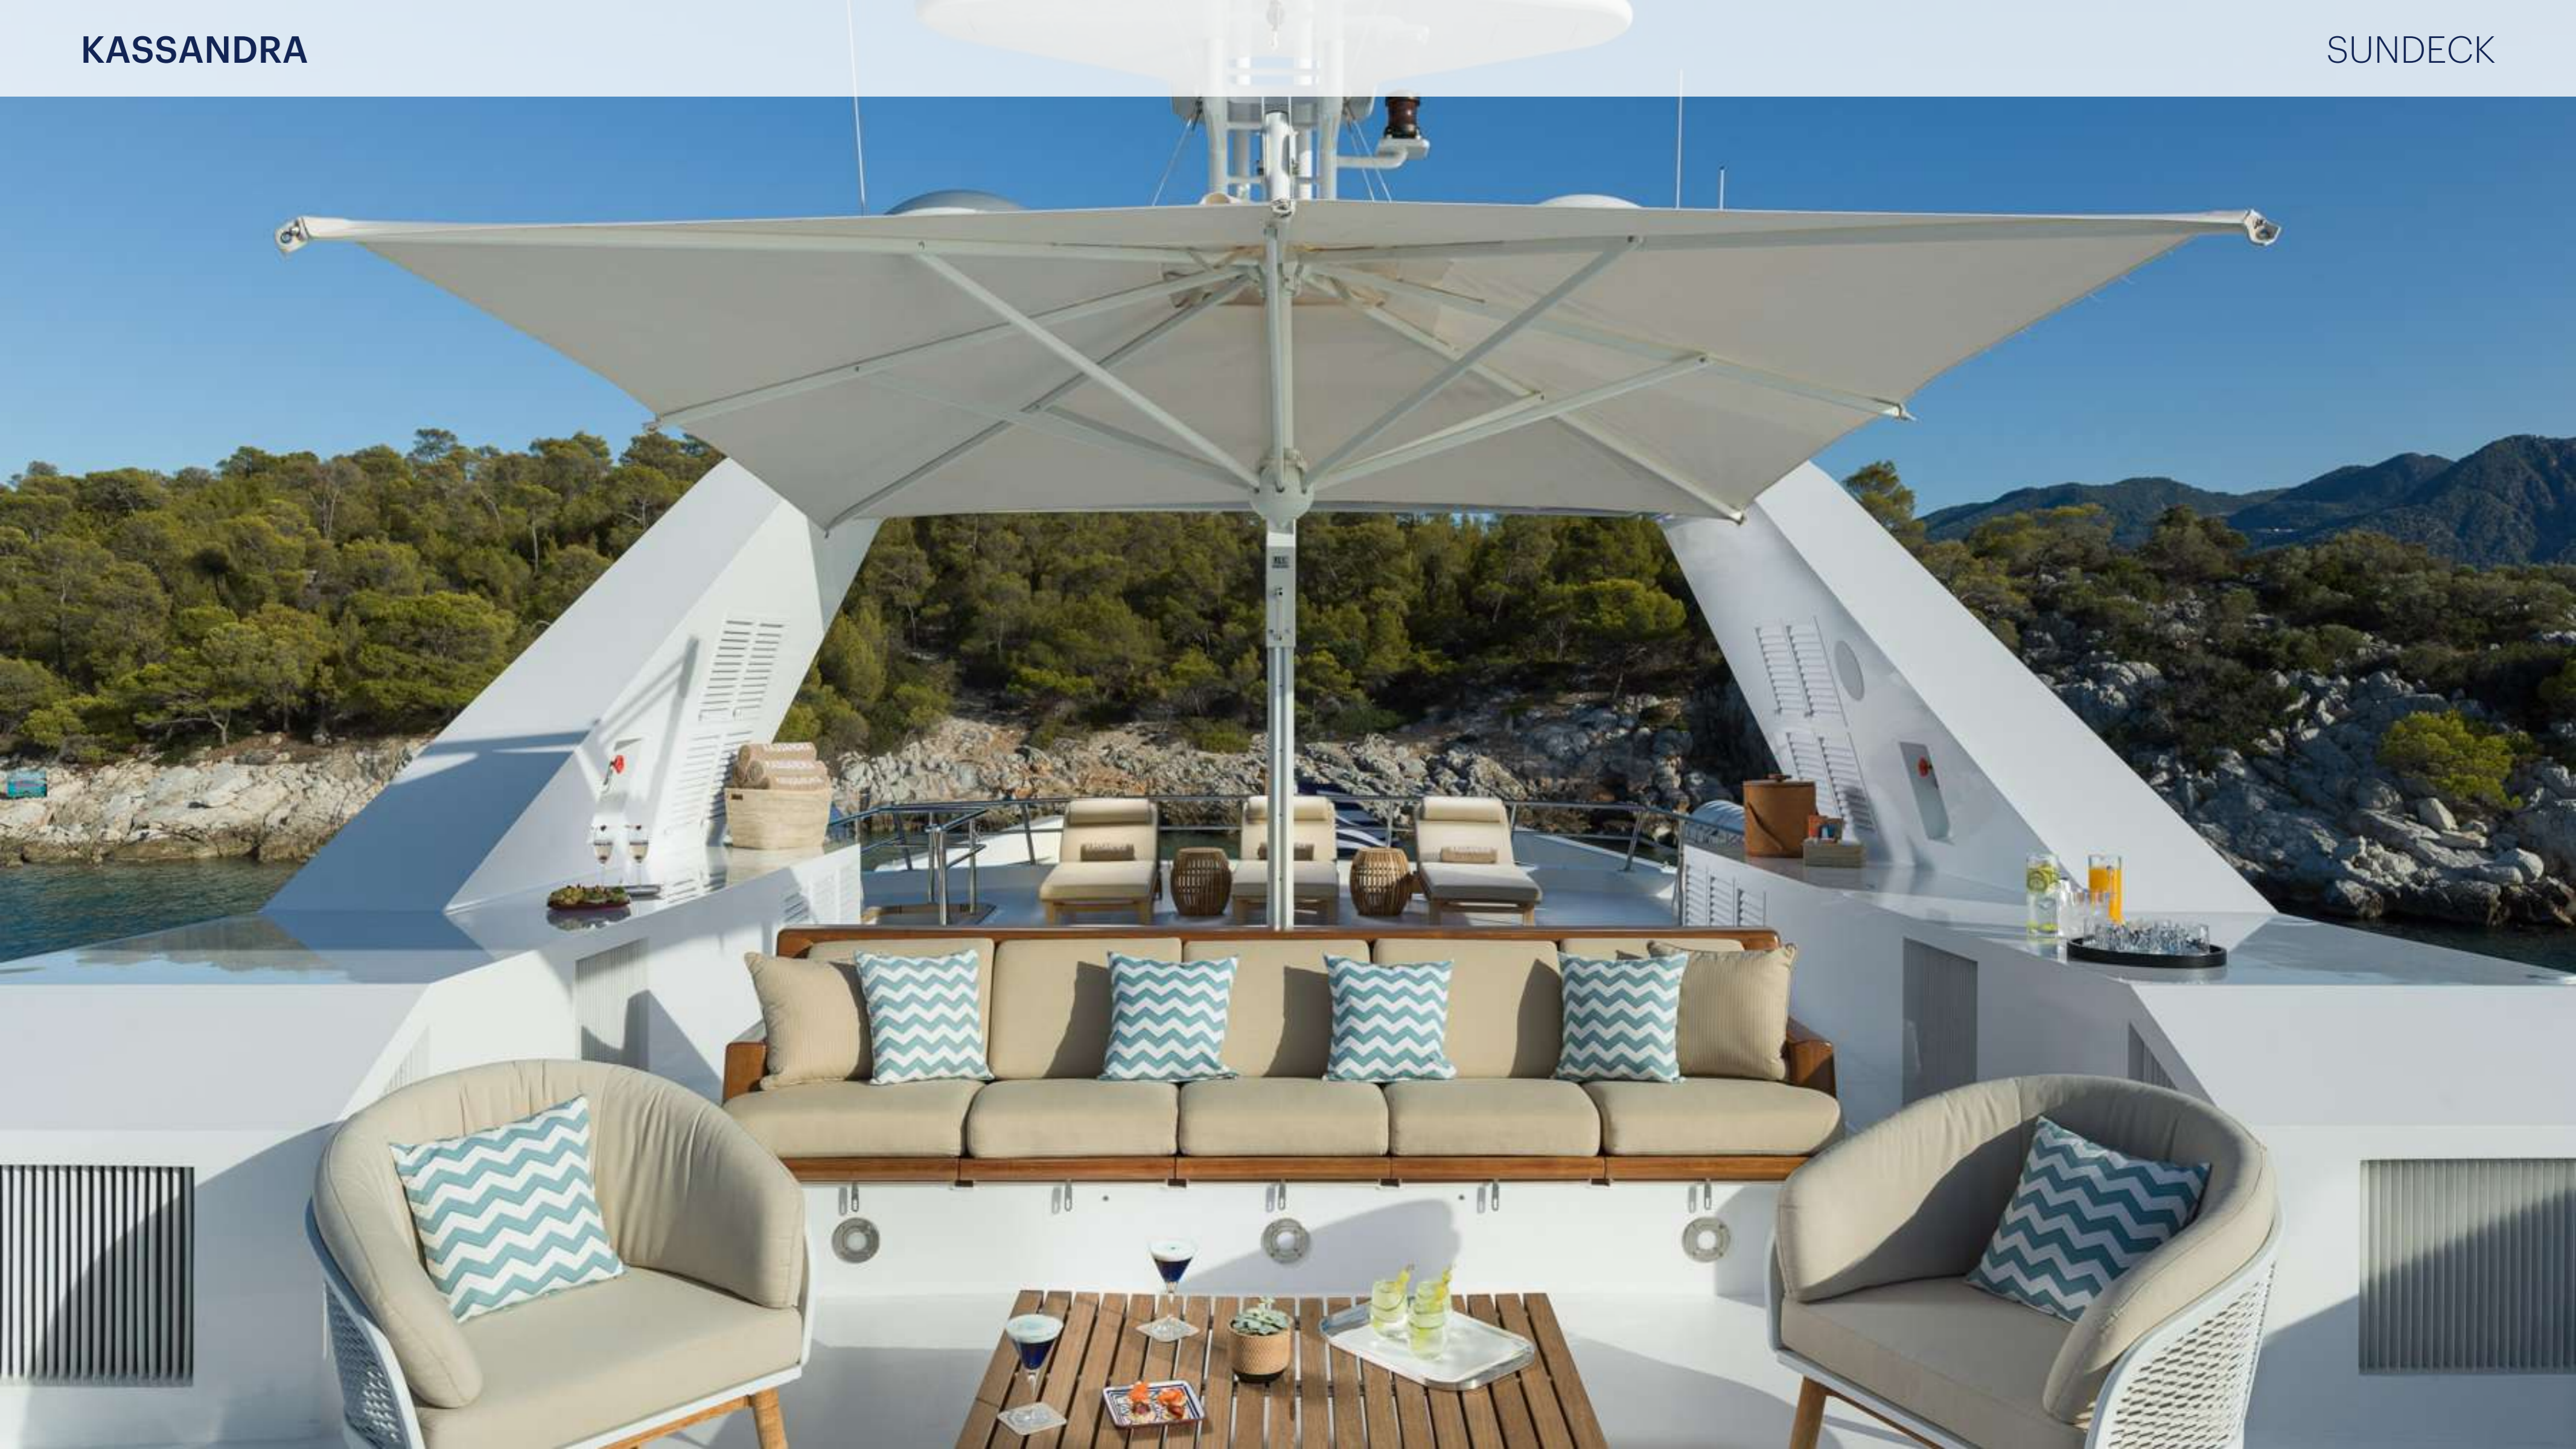

KEY FEATURES

- › NEW SUN DECK ARRANGEMENT CREATES SOCIABLE SPACES FOR OUTDOOR ENTERTAINING
- › SPACIOUS SWIM PLATFORM EXTENSION DELIVERS AN AREA FOR RELAXING AT WATER'S EDGE
- › LARGE VOLUME
- › SHALLOW DRAFT
- › WELCOMES 12 GUESTS IN SEVEN STATEROOMS

KASSANDRA

KASSANDRA

KASSANDRA

KASSANDRA

KASSANDRA

AERIAL VIEW

KASSANDRA

KASSANDRA