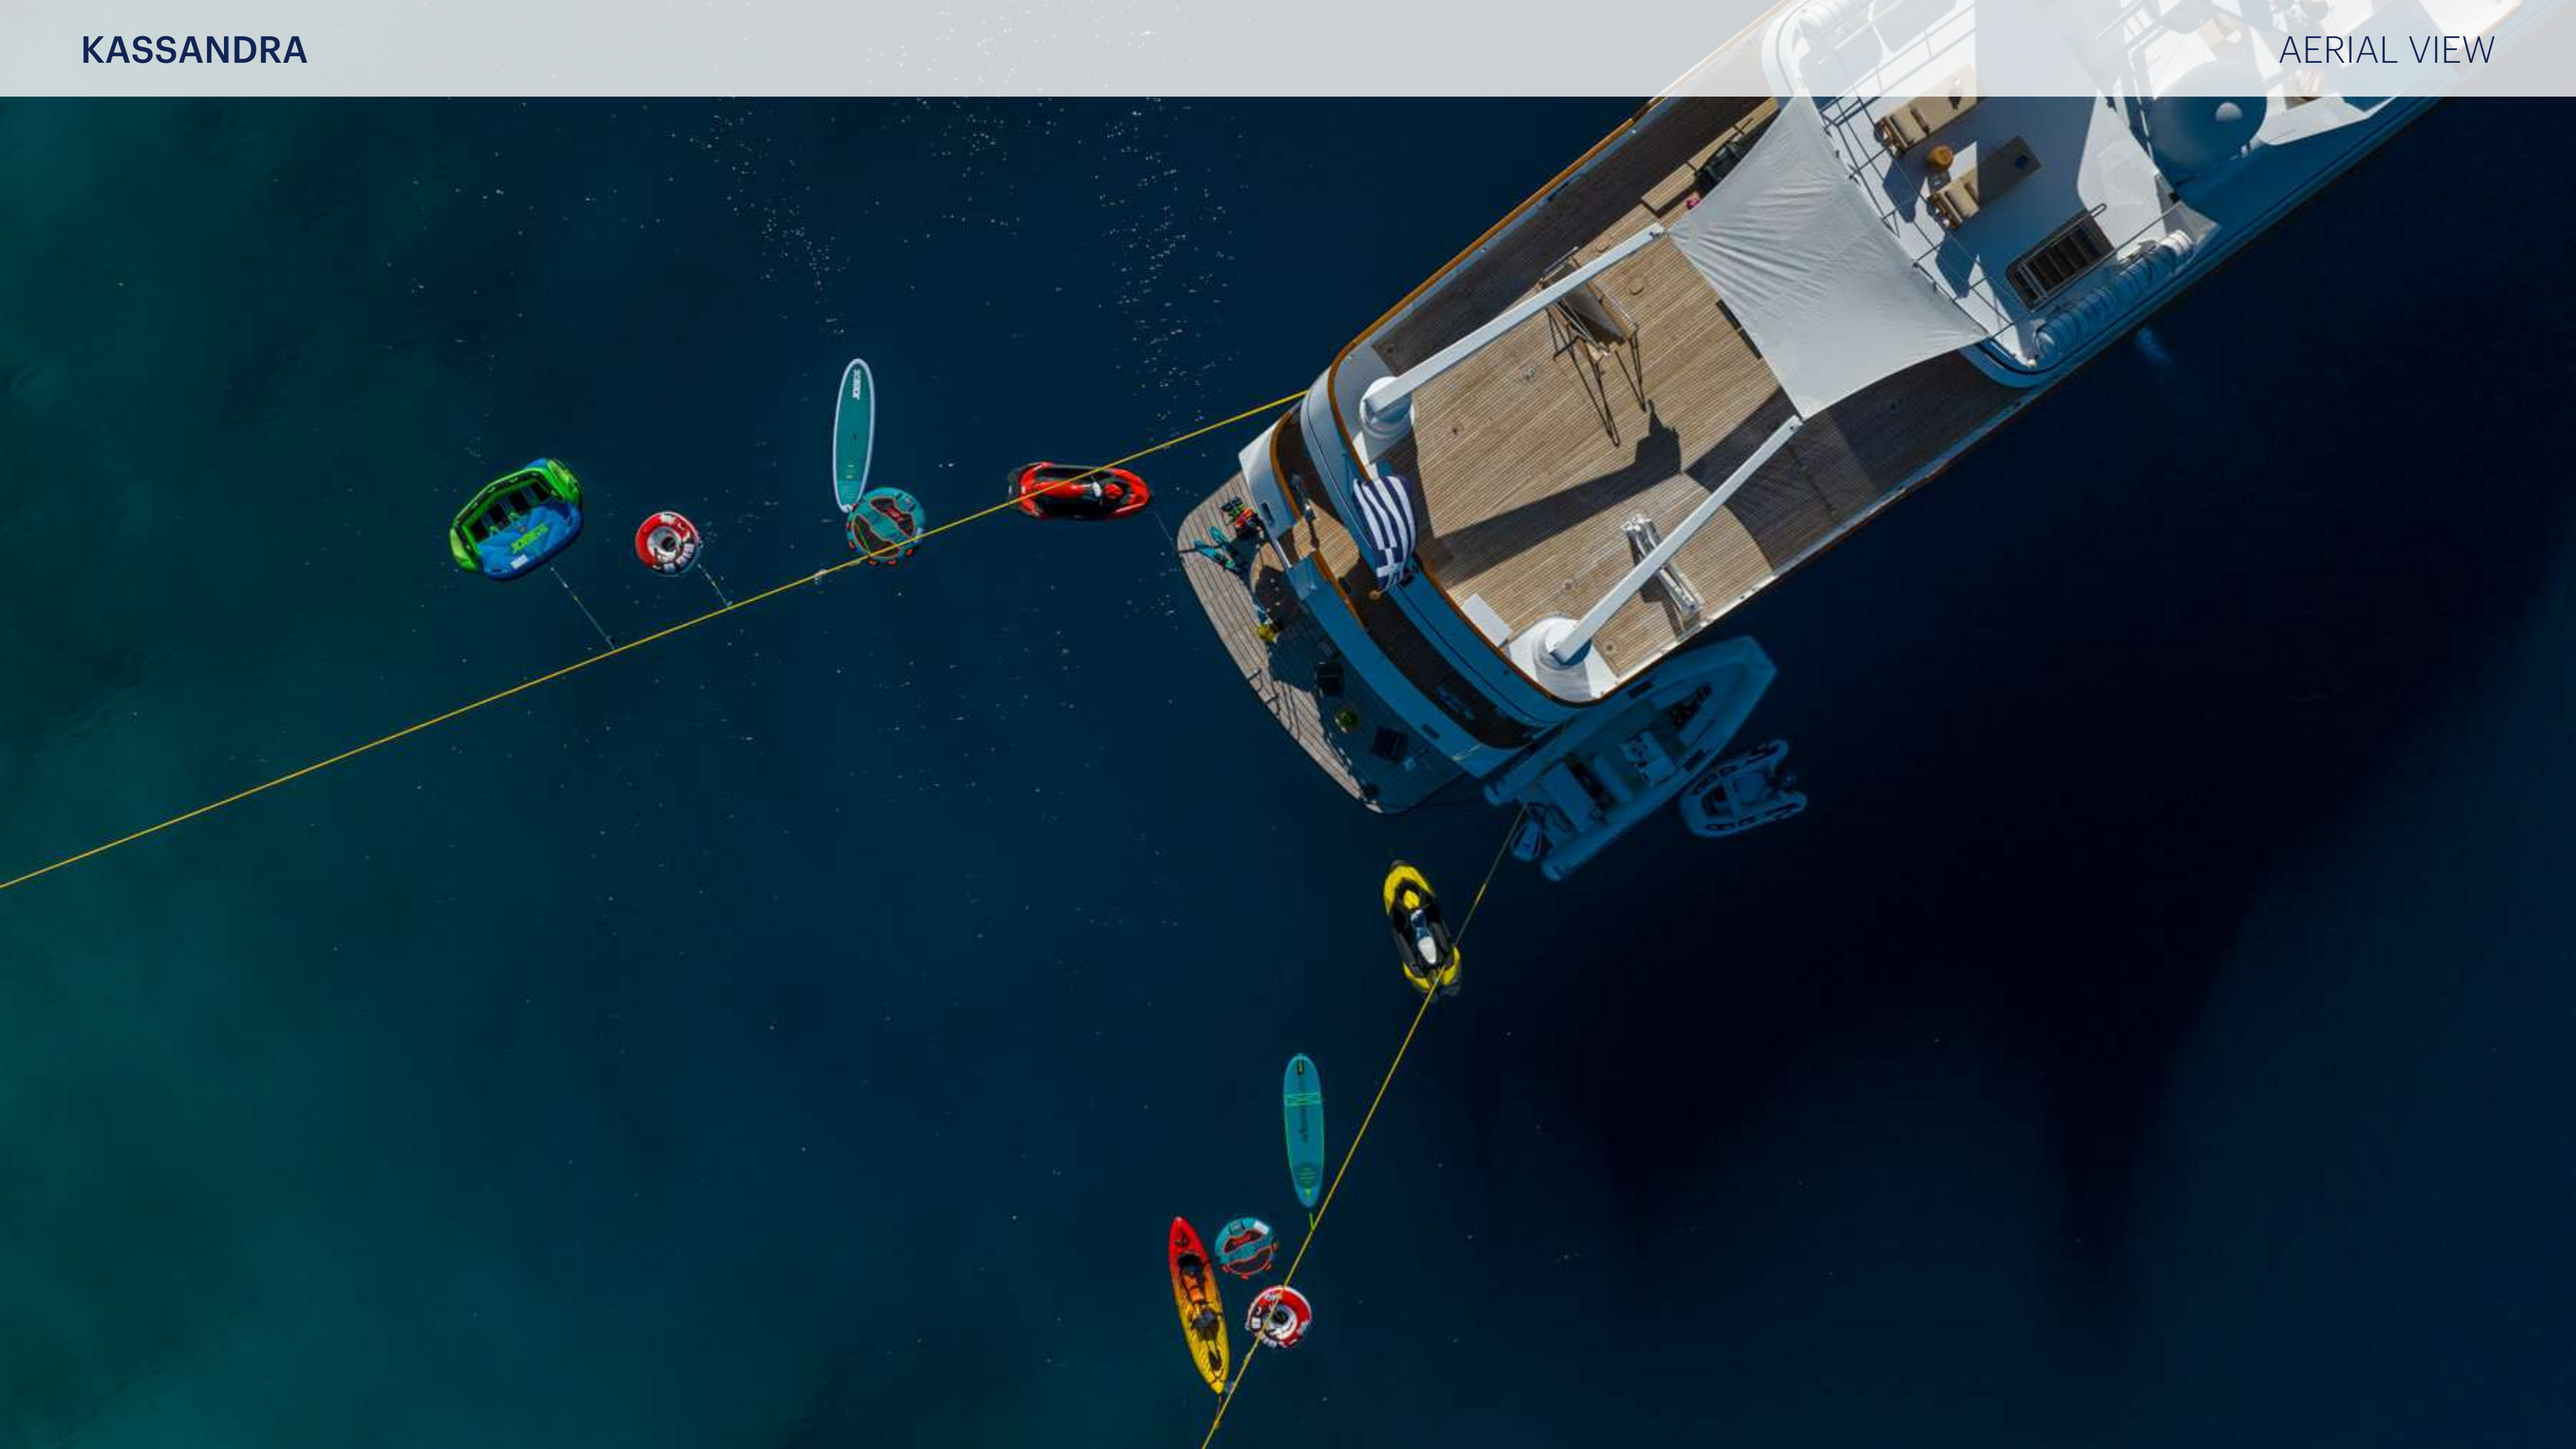

KASSANDRA

152' 7" (46.5m) | Feadship | 1989

KASSANDRA

BASIC SPECIFICATIONS

BUILDER

Feadship

BEAM (ft/m)

28' 3" (8.59m)

KASSANDRA

KASSANDRA

KASSANDRA

KASSANDRA

KASSANDRA

AERIAL VIEW

KASSANDRA

KASSANDRA