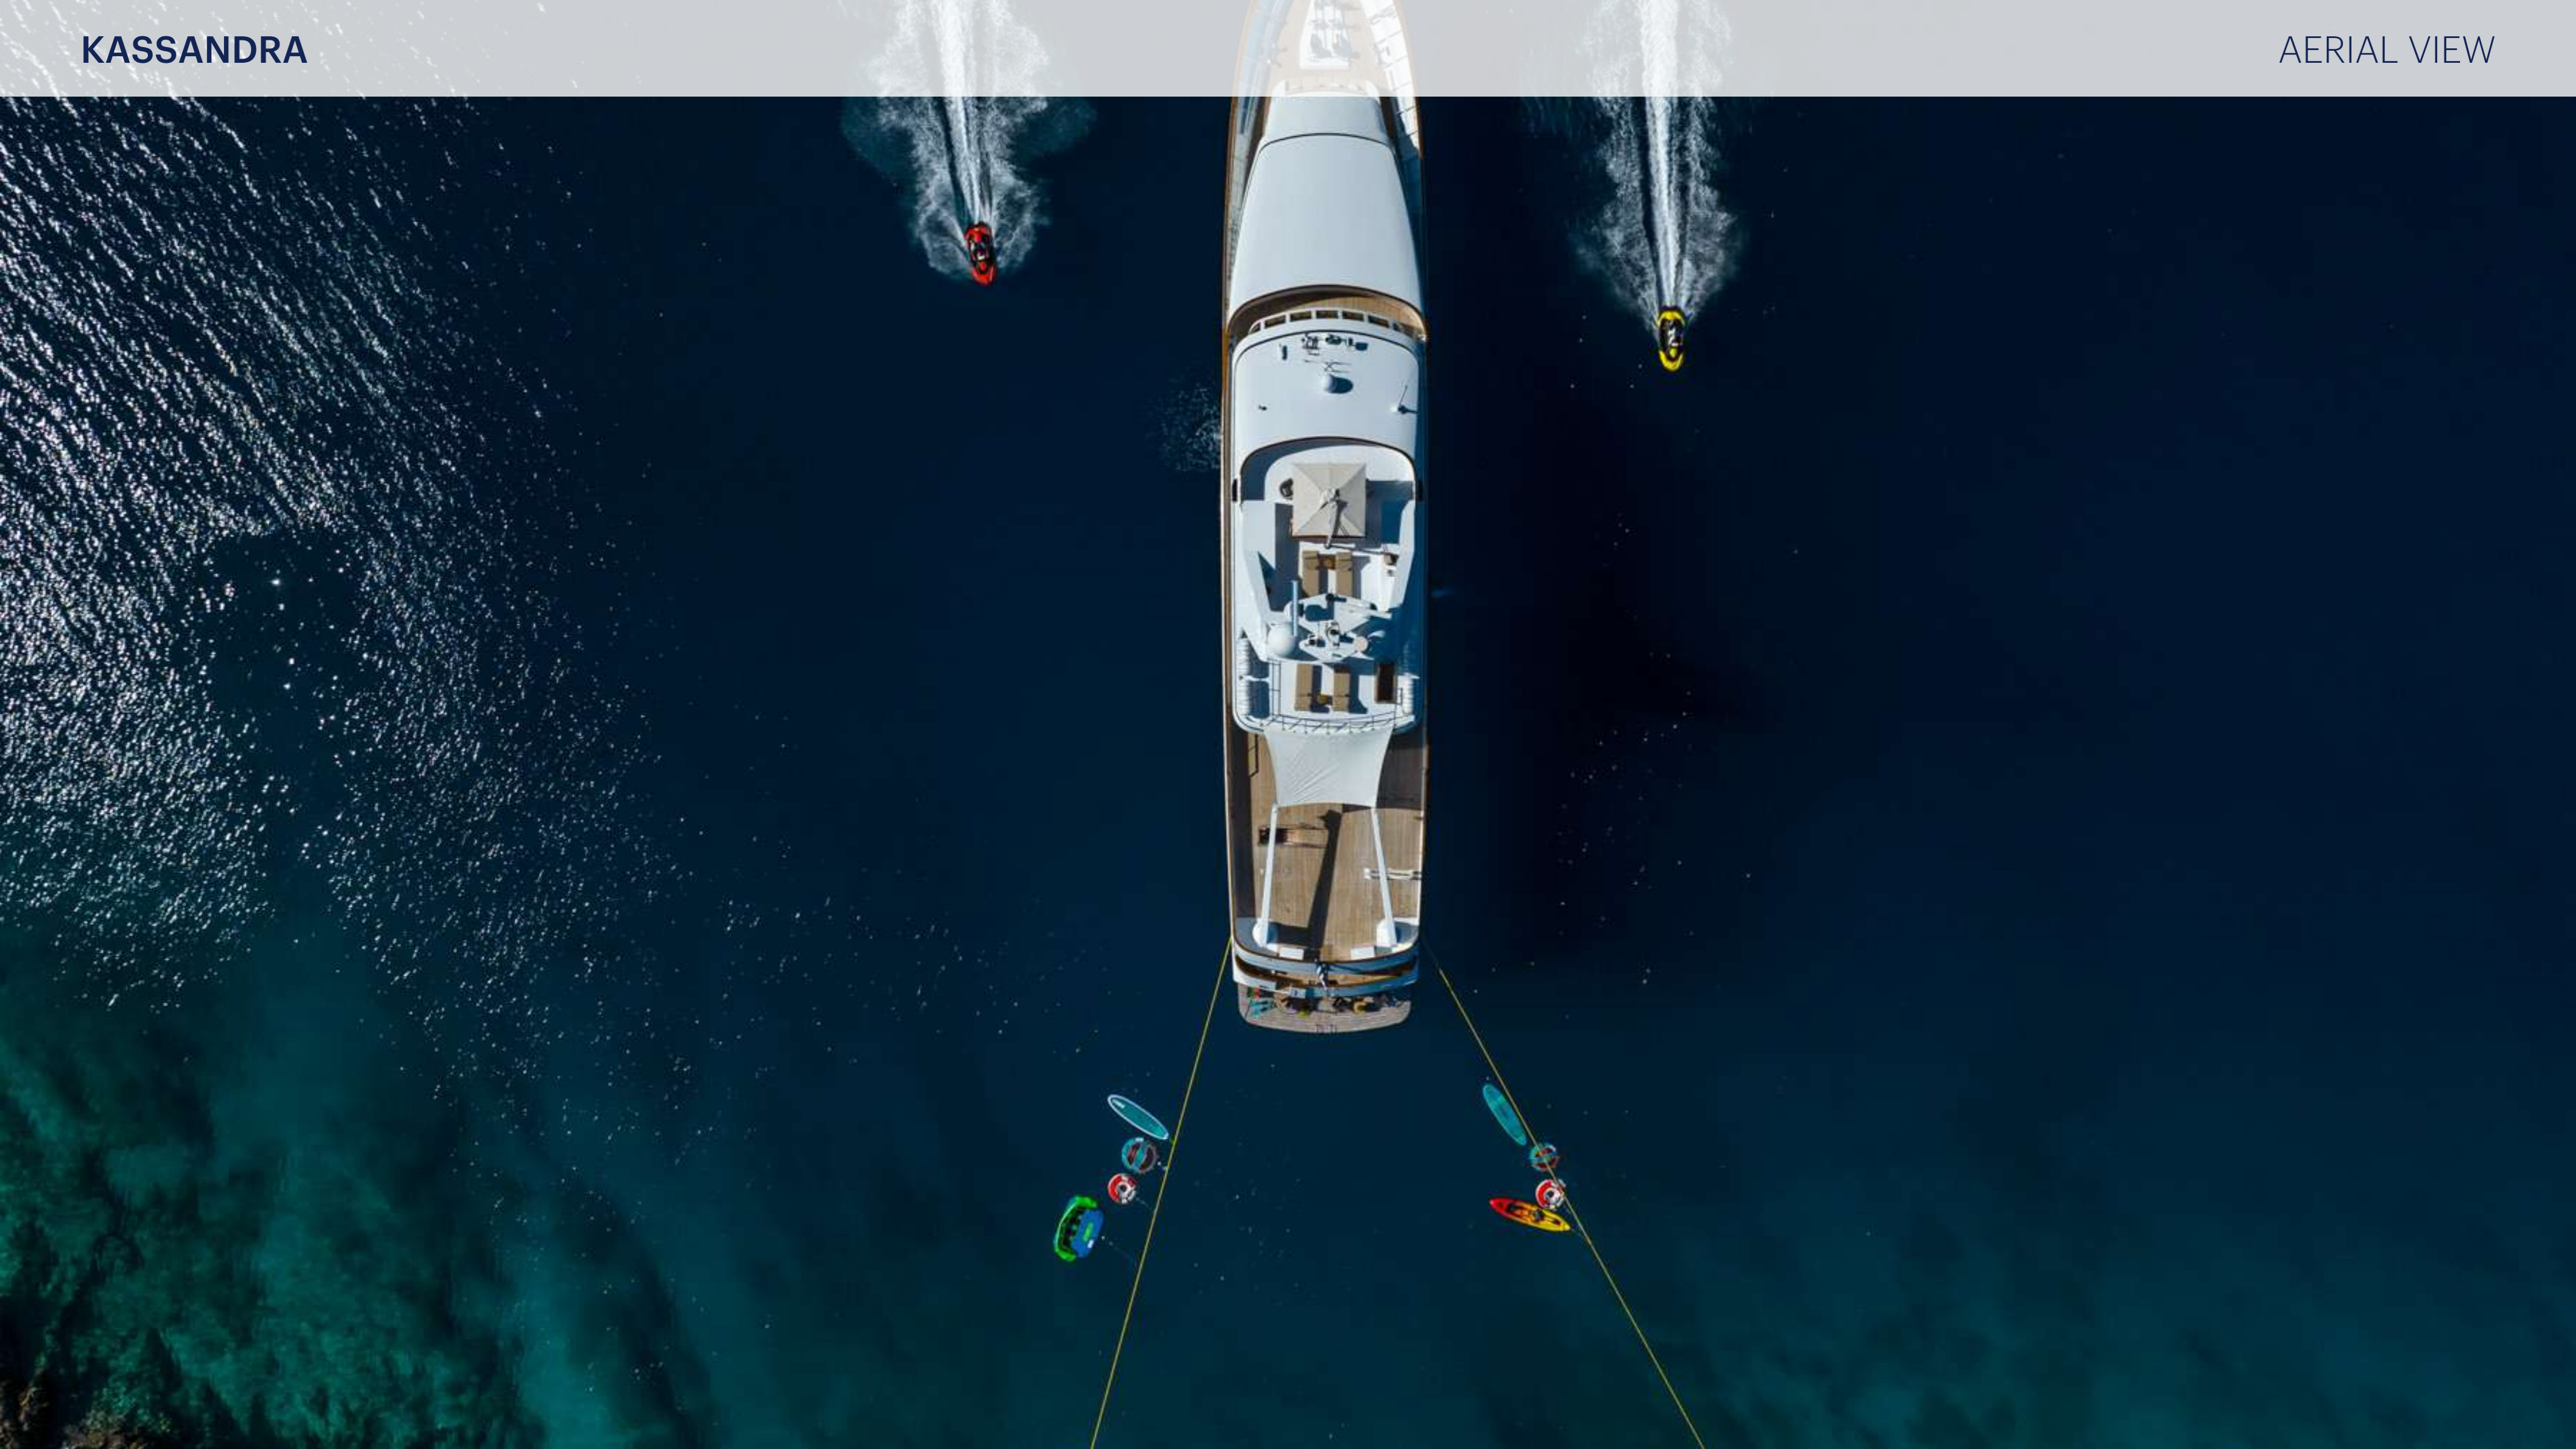

KASSANDRA

152' 7" (46.5m) | Feadship | 1989

KASSANDRA

BASIC SPECIFICATIONS

BUILDER

Feadship

BEAM (ft/m)

28' 3" (8.59m)

KASSANDRA

KASSANDRA

KASSANDRA

KASSANDRA

KASSANDRA

AERIAL VIEW

KASSANDRA

KASSANDRA