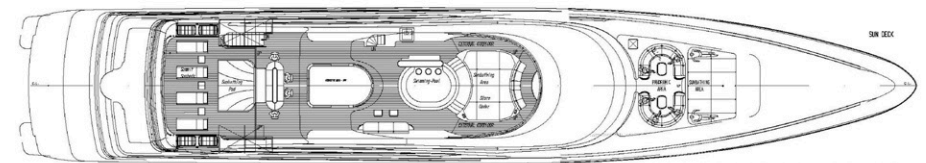

Specifications

Length 60 metres

Beam 10.4 metres

Draft 3.5 metres

Builder Benetti

Maximum Speed 16 knots

Cruising Speed 13 knots

Crew 15

Guests 12