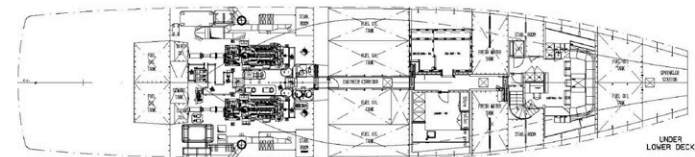

Specifications

Length 60 metres

Beam 10.4 metres

Draft 3.5 metres

Builder Benetti

Maximum Speed 16 knots

Cruising Speed 13 knots

Crew 15

Guests 12