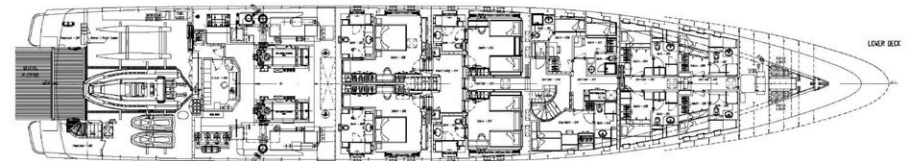

Specifications

Length 60 metres

Beam 10.4 metres

Draft 3.5 metres

Builder Benetti

Maximum Speed 16 knots

Cruising Speed 13 knots

Crew 15

Guests 12