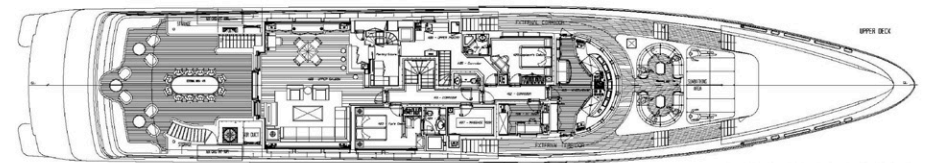

Specifications

Length 60 metres

Beam 10.4 metres

Draft 3.5 metres

Builder Benetti

Maximum Speed 16 knots

Cruising Speed 13 knots

Crew 15

Guests 12