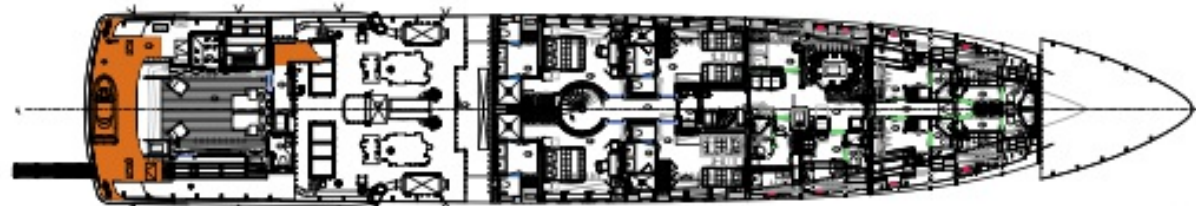

MOSKITO

MOSKITO

MOSKITO

MOSKITO

MOSKITO

- L.O.A. = 55.0 M
- BEAM OVERALL = 9.6 M
- Deck 015 = 9.6 M
- Deck 010 = 9.6 M
- Full height technical reservation
- Half height technical reservation

APPROVED

APPROVED BY: [Signature]	DATE: 05-08-2020	PROJECT: MOSKITO
DESIGNED BY: [Signature]	DATE: 05-08-2020	CLIENT: [Signature]
CHECKED BY: [Signature]	DATE: 05-08-2020	SCALE: 1:100
<b>HEESEN</b>		
GENERAL ARRANGEMENT		
1925 5		
NO.:	DATE:	SCALE:
REV.:	DATE:	SCALE:
REV.:	DATE:	SCALE:
REV.:	DATE:	SCALE:
REV.:	DATE:	SCALE: