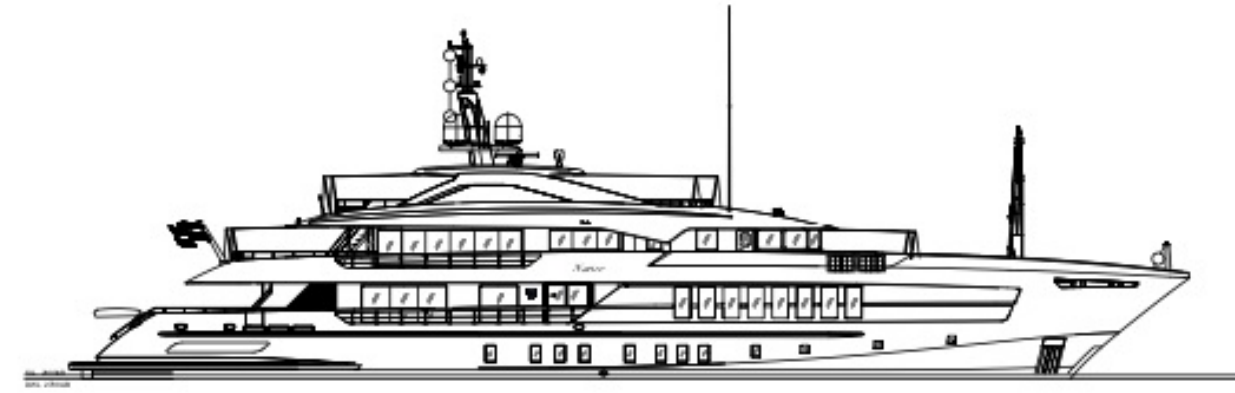

MOSKITO

MOSKITO

MOSKITO

MOSKITO

MOSKITO

- L.O.A. = 55.0 M
- BEAM OVERALL = 9.6 M
- Deck 015 = 9.6 M
- Deck 010 = 9.6 M
- Full height technical reservation
- Half height technical reservation

APPROVED

APPROVED BY: [Signature]	DATE: 05-08-2020	PROJECT: MOSKITO
DESIGNED BY: [Signature]	DATE: 05-08-2020	CLIENT: [Signature]
CHECKED BY: [Signature]	DATE: 05-08-2020	SCALE: 1:100
<b>HEESEN</b>		
GENERAL ARRANGEMENT		
1925 5		
NO.:	DATE:	SCALE:
REV.:	DATE:	SCALE:
REV.:	DATE:	SCALE:
REV.:	DATE:	SCALE:
REV.:	DATE:	SCALE: