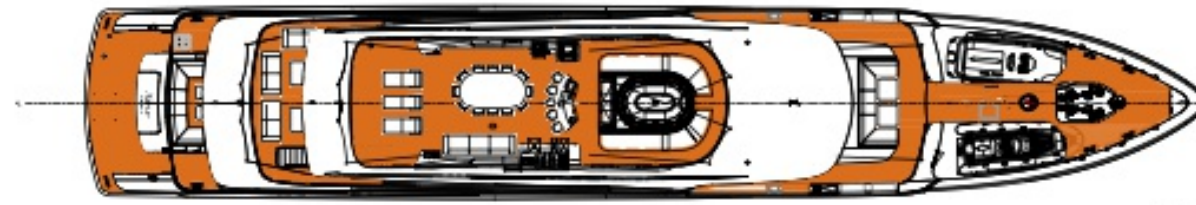

MOSKITO

MOSKITO

MOSKITO

MOSKITO

MOSKITO

- L.O.A. = 55.0 M
- BEAM OVERALL = 9.6 M
- Deck 015 = 9.6 M
- Deck 010 = 9.6 M
- Full height technical reservation
- Half height technical reservation

APPROVED

APPROVED BY: [Signature]	DATE: 05-08-2020	PROJECT: MOSKITO
DESIGNED BY: [Signature]	DATE: 05-08-2020	CLIENT: [Signature]
CHECKED BY: [Signature]	DATE: 05-08-2020	SCALE: 1:100
<b>HEESEN</b>		
GENERAL ARRANGEMENT		
1925 5		
NO.:	DATE:	SCALE:
REV.:	DATE:	SCALE:
REV.:	DATE:	SCALE:
REV.:	DATE:	SCALE:
REV.:	DATE:	SCALE: