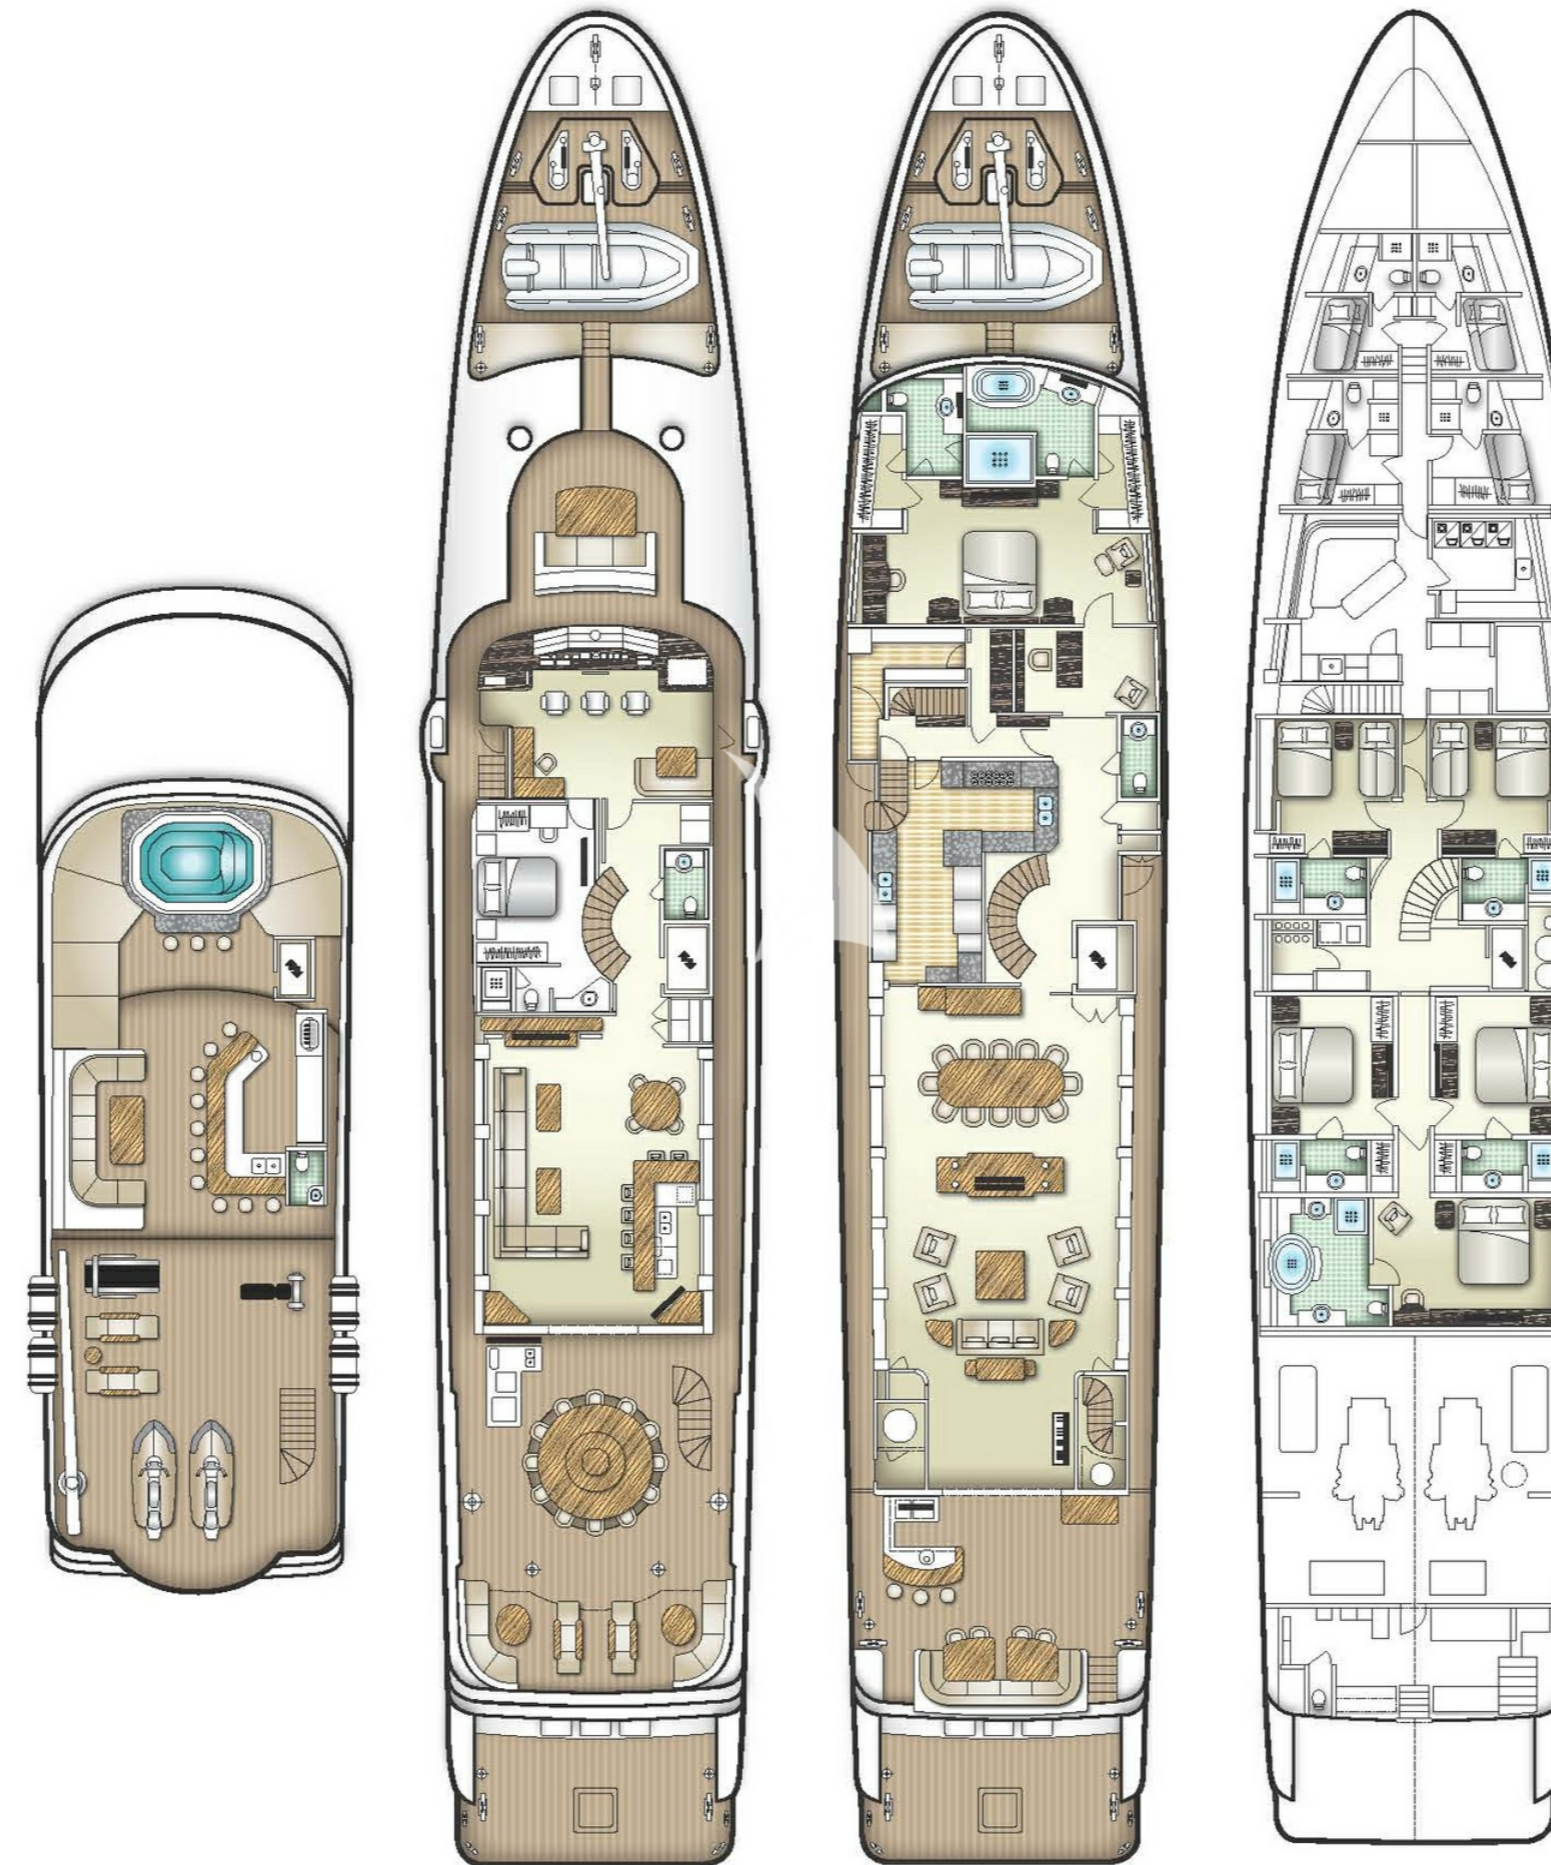

- › A FULL-BEAM MASTER IS SITUATED ON THE MAIN DECK ACCESSED THROUGH A PRIVATE OFFICE
- › 10-PERSON JACUZZI LOCATED ON THE SPRAWLING SUNDECK
- › ELEVATOR SERVICES ALL FOUR DECKS, INCLUDING THE SUNDECK
- › THERE'S A TREADMILL AND FREE WEIGHTS, AND THE AFT PORTION OF THE AFT DECK CAN BE TRANSFORMED INTO A YOGA STUDIO OR MASSAGE AREA
- › TEMPERATURE-CONTROLLED MAIN AFT DECK HAS A C-SHAPED BENCH SEAT WITH TWO TABLES AND CHAIR TO CATER TO 12 GUESTS FOR CASUAL MEALS
- › IMPRESSIVE SUITE OF WATERTOYS INCLUDING 42 FT TENDER EQUIPPED FOR FISHING, WAVERUNNERS, SEABOBS AND E-FOIL

REMEMBER WHEN

REMEMBER WHEN

REMEMBER WHEN

BELOW DECK VIP EN SUITE

REMEMBER WHEN

BRIDGE DECK FWD SEATING

REMEMBER WHEN

BRIDGE DECK AL FRESCO DINING

REMEMBER WHEN

SUN DECK

REMEMBER WHEN

REMEMBER WHEN

REMEMBER WHEN

REMEMBER WHEN

REMEMBER When

162' Christensen MY Remember When
Deck Plans | 201601

Sun Deck

Bridge Deck

Main Deck

Lower Deck