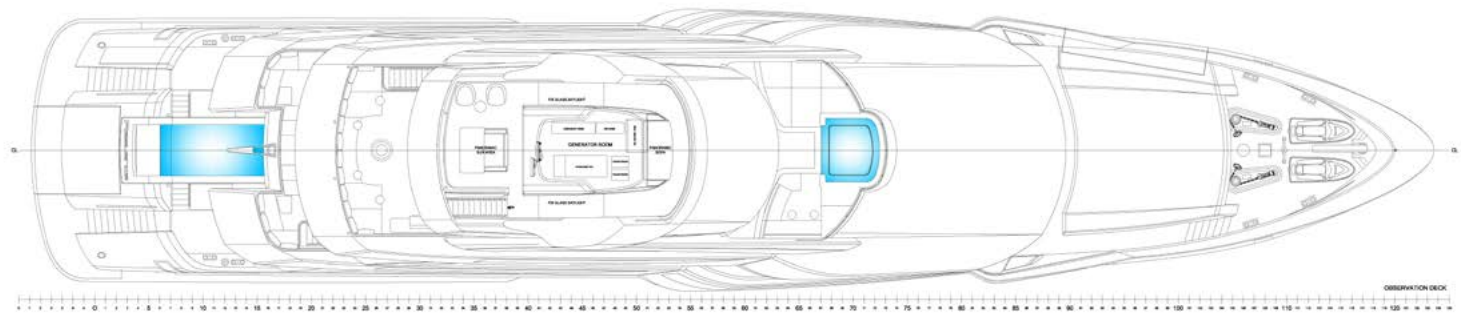

RESILIENCE can accommodate 12 guests across seven cabins, including a full-beam master suite on the main deck with fold-down terraces, his and her bathrooms and an office, which can convert to a single cabin, as required.

For wellbeing charters, there is also a gym, a Turkish bath, and a massage room.

SPECIFICATIONS

MAIN CHARACTERISTICS

Builder: International Shipyard Ancona

LOA: 64.76m (212' 6")

Crew: 15

Built: 2021

Accommodation: 12 guests

Cabin configuration: 1 Single, 4 Double, 2 Convertible

Speed: 11 knots

KEY FEATURES

Master suite with fold-down balconies

VIP on the upper deck with private terrace

Steam & Massage rooms

Gym

One pool & one jacuzzi