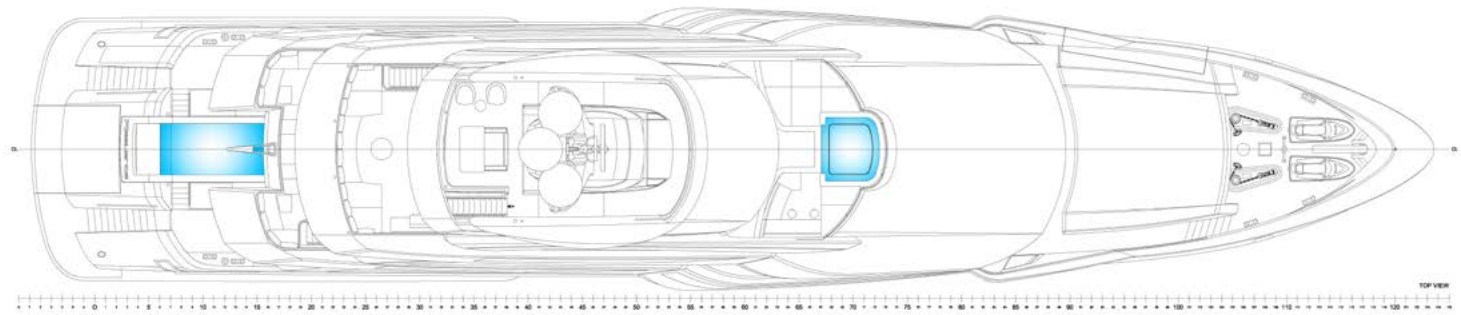

RESILIENCE can accommodate 12 guests across seven cabins, including a full-beam master suite on the main deck with fold-down terraces, his and her bathrooms and an office, which can convert to a single cabin, as required.

For wellbeing charters, there is also a gym, a Turkish bath, and a massage room.

SPECIFICATIONS

MAIN CHARACTERISTICS

Builder: International Shipyard Ancona

LOA: 64.76m (212' 6")

Crew: 15

Built: 2021

Accommodation: 12 guests

Cabin configuration: 1 Single, 4 Double, 2 Convertible

Speed: 11 knots

KEY FEATURES

Master suite with fold-down balconies

VIP on the upper deck with private terrace

Steam & Massage rooms

Gym

One pool & one jacuzzi