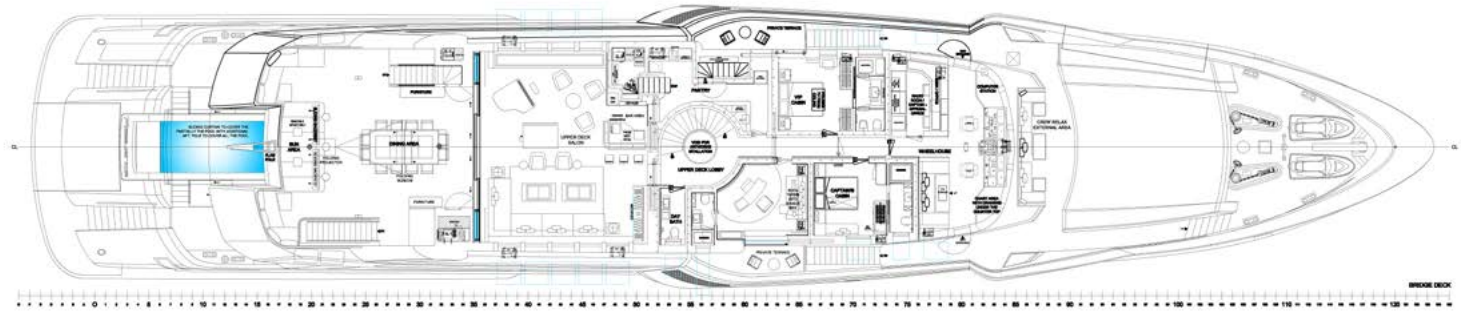

RESILIENCE can accommodate 12 guests across seven cabins, including a full-beam master suite on the main deck with fold-down terraces, his and her bathrooms and an office, which can convert to a single cabin, as required.

For wellbeing charters, there is also a gym, a Turkish bath, and a massage room.

SPECIFICATIONS

MAIN CHARACTERISTICS

Builder: International Shipyard Ancona

LOA: 64.76m (212' 6")

Crew: 15

Built: 2021

Accommodation: 12 guests

Cabin configuration: 1 Single, 4 Double, 2 Convertible

Speed: 11 knots

KEY FEATURES

Master suite with fold-down balconies

VIP on the upper deck with private terrace

Steam & Massage rooms

Gym

One pool & one jacuzzi