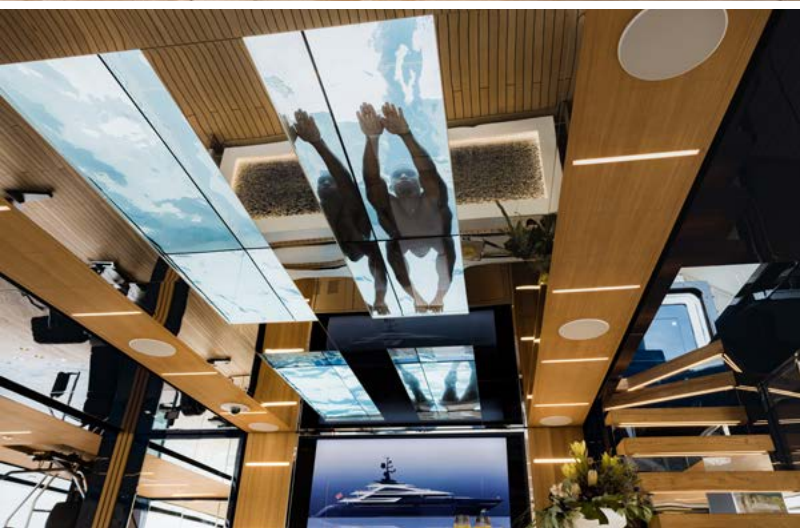

SPECIFICATIONS

MAIN CHARACTERISTICS

Builder: International Shipyard Ancona

LOA: 64.76m (212' 6")

Crew: 15

Built: 2021

Accommodation: 12 guests

Cabin configuration: 1 Single, 4 Double, 2 Convertible

Speed: 11 knots

KEY FEATURES

Master suite with fold-down balconies

VIP on the upper deck with private terrace

Steam & Massage rooms

Gym

One pool & one jacuzzi

Outdoor cinema

Packed toy box

TENDERS

1 x Castoldi Jet Tender 27

1 x Castoldi Rescue Jet Tender 19

TOYS

2 x SeaDoo GTX Limited 300 Jet Skis

2 x Seabobs

2 x Hobie Kayaks

1 x Fly Board

2 x Paddle Boards

2 x Wake Boards

1 x Water Skis

1 x Wake Skate

1 x Knee Board

Inflatable Donuts

Inflatable Sofa

GYM EQUIPMENT

1 x Technogym skill row

1 x Technogym Unica

1 x Technogym bench

Weights

Advertising of the above vessel in either printed publications on the internet or in any other medium is not permitted without prior permission from the Owner via the Central Agent.

All particulars are given in good faith and are believed to be correct but cannot be guaranteed.