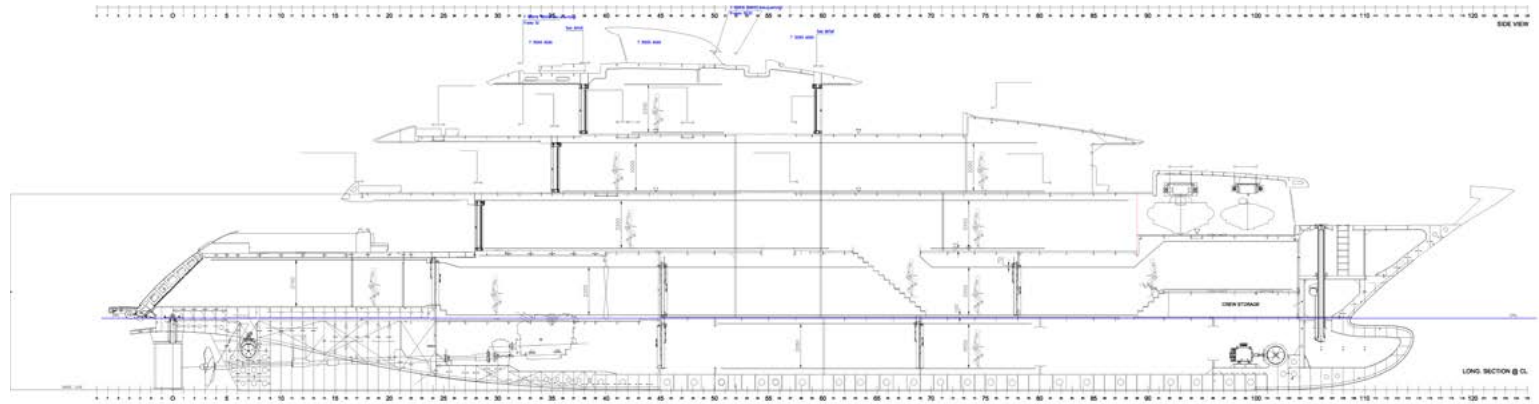

RESILIENCE can accommodate 12 guests across seven cabins, including a full-beam master suite on the main deck with fold-down terraces, his and her bathrooms and an office, which can convert to a single cabin, as required.

For wellbeing charters, there is also a gym, a Turkish bath, and a massage room.

SPECIFICATIONS

MAIN CHARACTERISTICS

Builder: International Shipyard Ancona

LOA: 64.76m (212' 6")

Crew: 15

Built: 2021

Accommodation: 12 guests