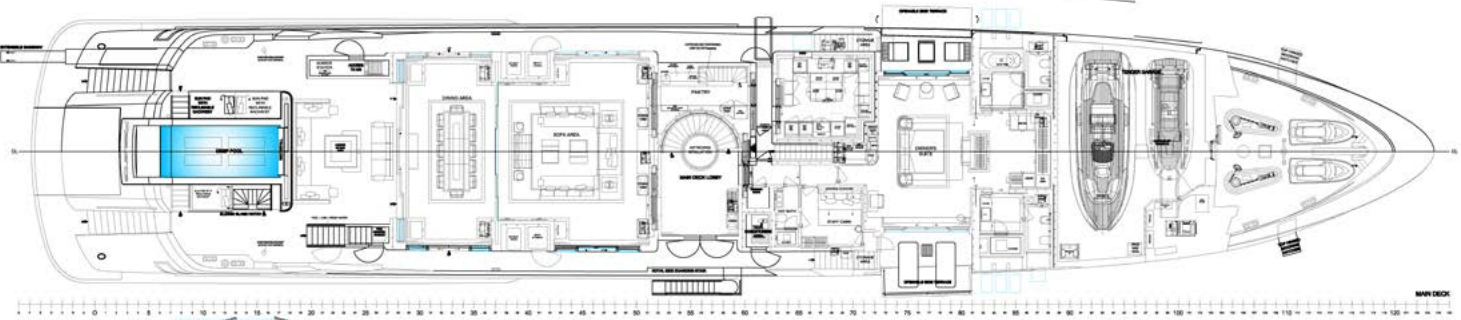

RESILIENCE can accommodate 12 guests across seven cabins, including a full-beam master suite on the main deck with fold-down terraces, his and her bathrooms and an office, which can convert to a single cabin, as required.

For wellbeing charters, there is also a gym, a Turkish bath, and a massage room.

SPECIFICATIONS

MAIN CHARACTERISTICS

Builder: International Shipyard Ancona

LOA: 64.76m (212' 6")

Crew: 15

Built: 2021

Accommodation: 12 guests

Cabin configuration: 1 Single, 4 Double, 2 Convertible

Speed: 11 knots

KEY FEATURES

Master suite with fold-down balconies

VIP on the upper deck with private terrace

Steam & Massage rooms

Gym

One pool & one jacuzzi