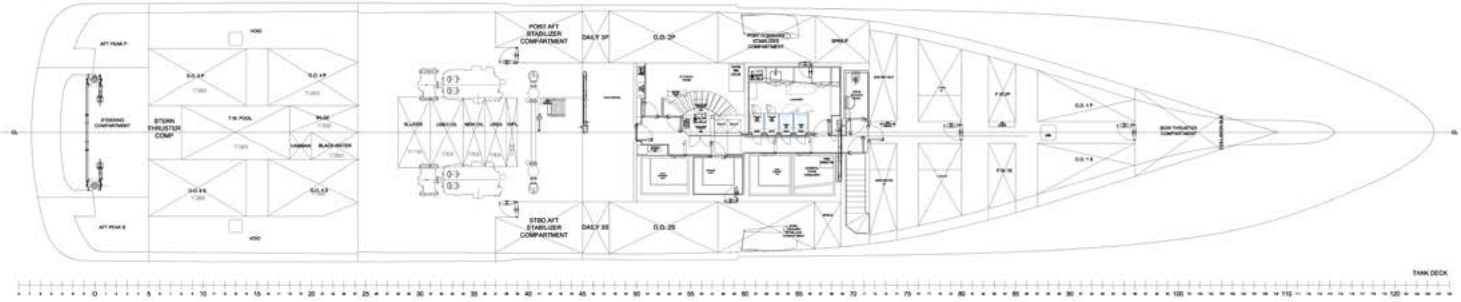

RESILIENCE can accommodate 12 guests across seven cabins, including a full-beam master suite on the main deck with fold-down terraces, his and her bathrooms and an office, which can convert to a single cabin, as required.

For wellbeing charters, there is also a gym, a Turkish bath, and a massage room.

SPECIFICATIONS

MAIN CHARACTERISTICS

Builder: International Shipyard Ancona

LOA: 64.76m (212' 6")

Crew: 15

Built: 2021

Accommodation: 12 guests

Cabin configuration: 1 Single, 4 Double, 2 Convertible

Speed: 11 knots

KEY FEATURES

Master suite with fold-down balconies

VIP on the upper deck with private terrace

Steam & Massage rooms

Gym

One pool & one jacuzzi