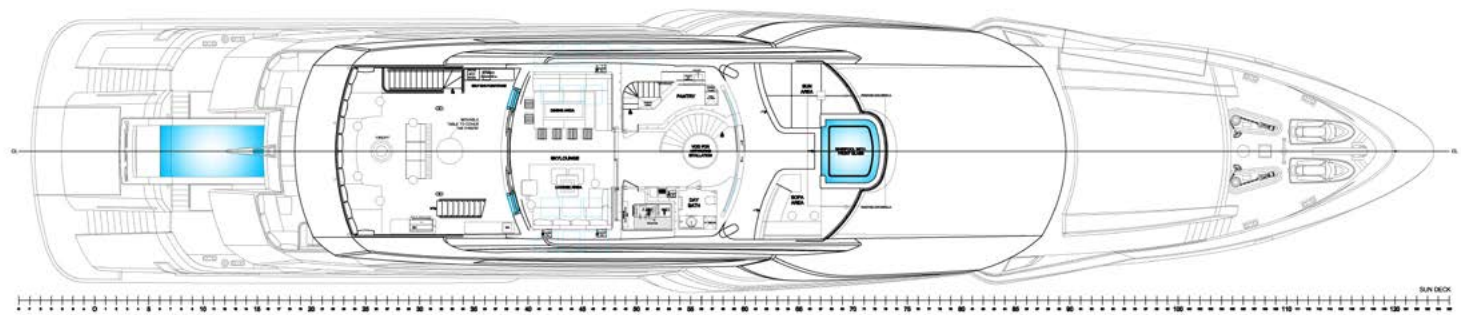

RESILIENCE can accommodate 12 guests across seven cabins, including a full-beam master suite on the main deck with fold-down terraces, his and her bathrooms and an office, which can convert to a single cabin, as required.

For wellbeing charters, there is also a gym, a Turkish bath, and a massage room.

SPECIFICATIONS

MAIN CHARACTERISTICS

Builder: International Shipyard Ancona

LOA: 64.76m (212' 6")

Crew: 15

Built: 2021

Accommodation: 12 guests

Cabin configuration: 1 Single, 4 Double, 2 Convertible

Speed: 11 knots

KEY FEATURES

Master suite with fold-down balconies

VIP on the upper deck with private terrace

Steam & Massage rooms

Gym

One pool & one jacuzzi