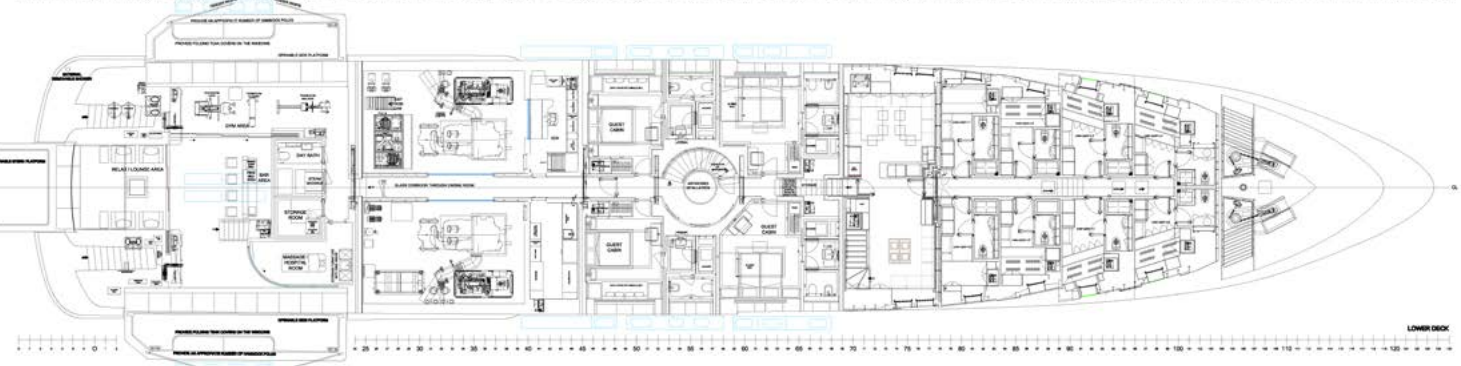

RESILIENCE can accommodate 12 guests across seven cabins, including a full-beam master suite on the main deck with fold-down terraces, his and her bathrooms and an office, which can convert to a single cabin, as required.

For wellbeing charters, there is also a gym, a Turkish bath, and a massage room.

SPECIFICATIONS

MAIN CHARACTERISTICS

Builder: International Shipyard Ancona

LOA: 64.76m (212' 6")

Crew: 15

Built: 2021

Accommodation: 12 guests

Cabin configuration: 1 Single, 4 Double, 2 Convertible

Speed: 11 knots

KEY FEATURES

Master suite with fold-down balconies

VIP on the upper deck with private terrace

Steam & Massage rooms

Gym

One pool & one jacuzzi