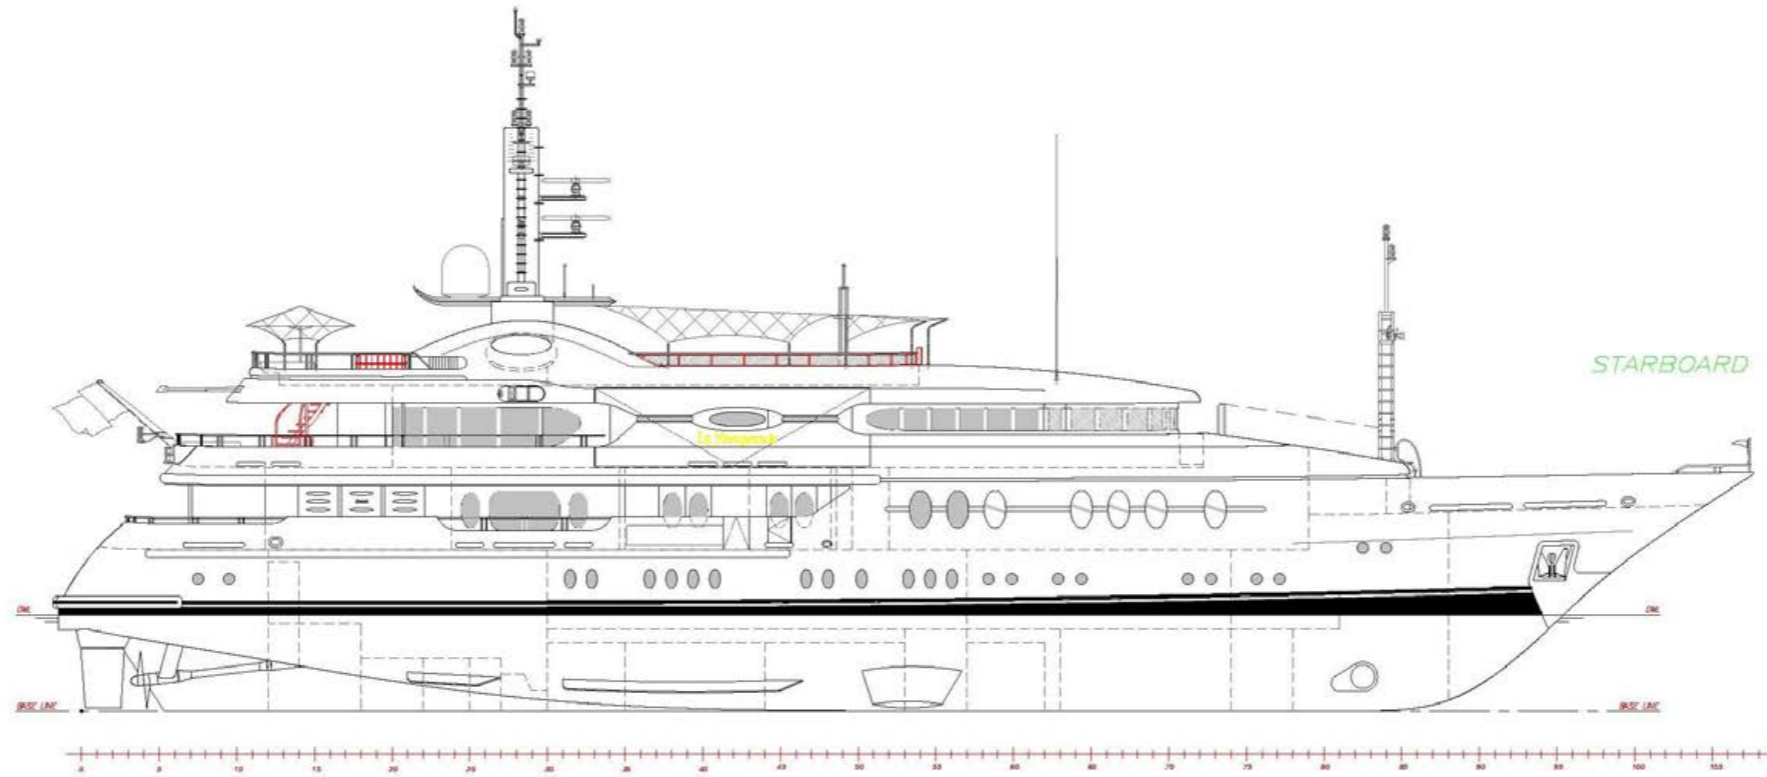

# SAMIRA

BUILDER	AMELS
BUILT / REFIT	2003 / 2022
BEAM	9.60M / 31' 6"
STATEROOMS	5
GUESTS	12
CREW	13
SPEED	11 KNOTS / 15 MAX

**CRUISING AREA SUMMER**                      **MEDITERRANEAN**

**CRUISING AREA WINTER**                      **MEDITERRANEAN**

YACHT FOR CHARTER | SAMIRA | 55.00M / 180' 5" | GENERAL ARRANGEMENT

YACHT FOR CHARTER | SAMIRA | 55.00M / 180' 5" | GENERAL ARRANGEMENT

MAIN PARTICULARS YARD NO. 439  
 LENGTH O.A : 55,00 m  
 LENGTH W.L : 48,50 m  
 BEAM(MLD) : 9,60 m  
 DRAUGHT(HALF LOADED) : 3,10 m