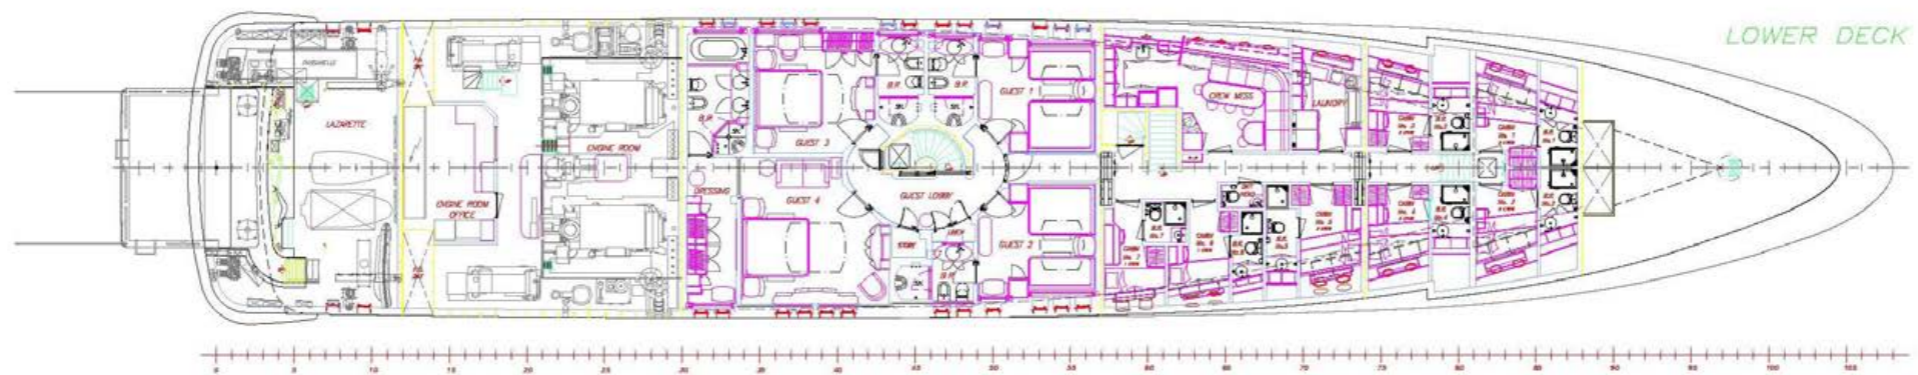

YACHT FOR CHARTER | SAMIRA | 55.00M / 180' 5" | GENERAL ARRANGEMENT

YACHT FOR CHARTER | SAMIRA | 55.00M / 180' 5" | GENERAL ARRANGEMENT

MAIN PARTICULARS YARD NO. 439  
 LENGTH O.A : 55,00 m  
 LENGTH W.L : 48,50 m  
 BEAM(MLD) : 9,60 m  
 DRAUGHT(HALF LOADED) : 3,10 m