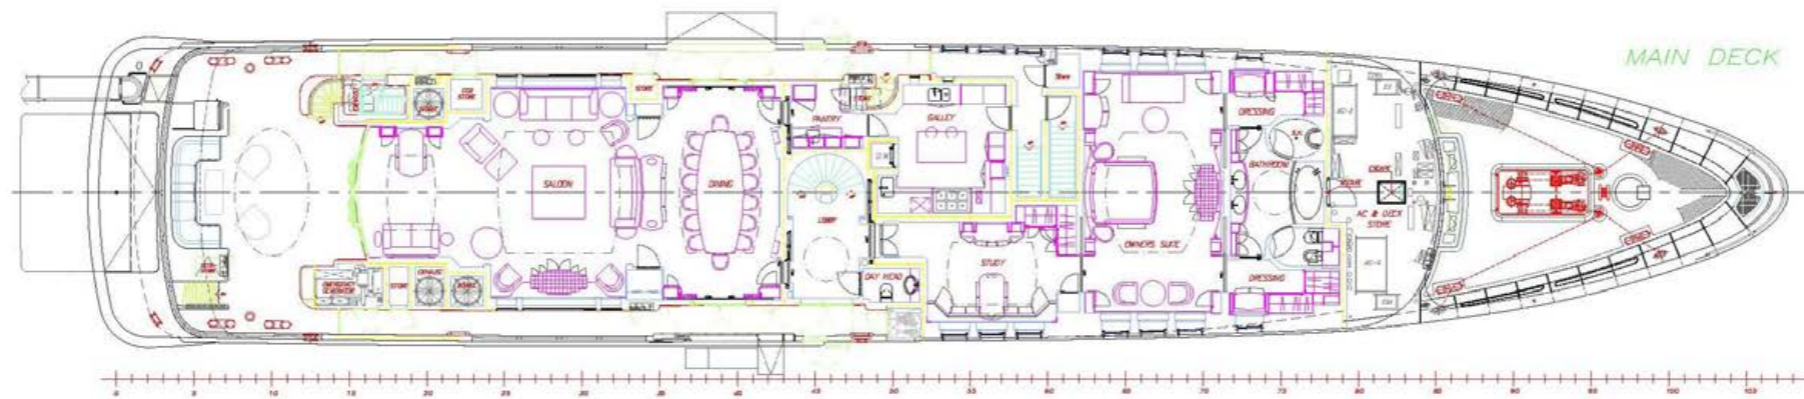

# SAMIRA

BUILDER	AMELS
BUILT / REFIT	2003 / 2022
BEAM	9.60M / 31' 6"
STATEROOMS	5
GUESTS	12
CREW	13
SPEED	11 KNOTS / 15 MAX

**CRUISING AREA SUMMER**                      **MEDITERRANEAN**

**CRUISING AREA WINTER**                      **MEDITERRANEAN**

YACHT FOR CHARTER | SAMIRA | 55.00M / 180' 5" | GENERAL ARRANGEMENT

YACHT FOR CHARTER | SAMIRA | 55.00M / 180' 5" | GENERAL ARRANGEMENT

MAIN PARTICULARS YARD NO. 439  
 LENGTH O.A : 55,00 m  
 LENGTH W.L : 48,50 m  
 BEAM(MLD) : 9,60 m  
 DRAUGHT(HALF LOADED) : 3,10 m