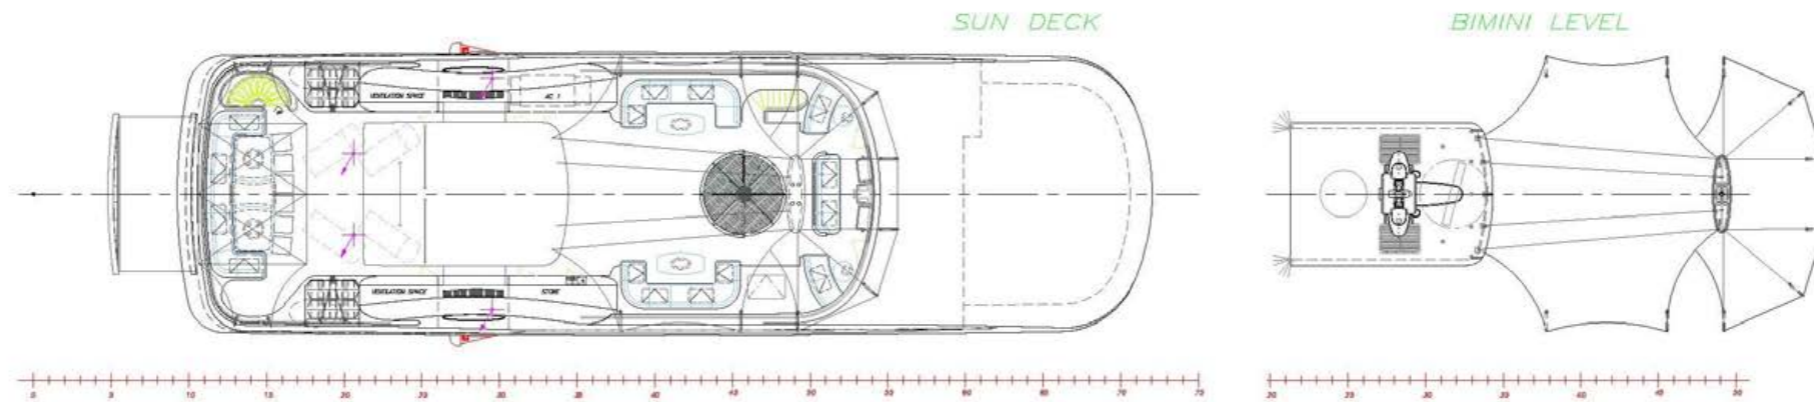

YACHT FOR CHARTER | SAMIRA | 55.00M / 180' 5" | GENERAL ARRANGEMENT

YACHT FOR CHARTER | SAMIRA | 55.00M / 180' 5" | GENERAL ARRANGEMENT

MAIN PARTICULARS YARD NO. 439  
 LENGTH O.A : 55,00 m  
 LENGTH W.L : 48,50 m  
 BEAM(MLD) : 9,60 m  
 DRAUGHT(HALF LOADED) : 3,10 m