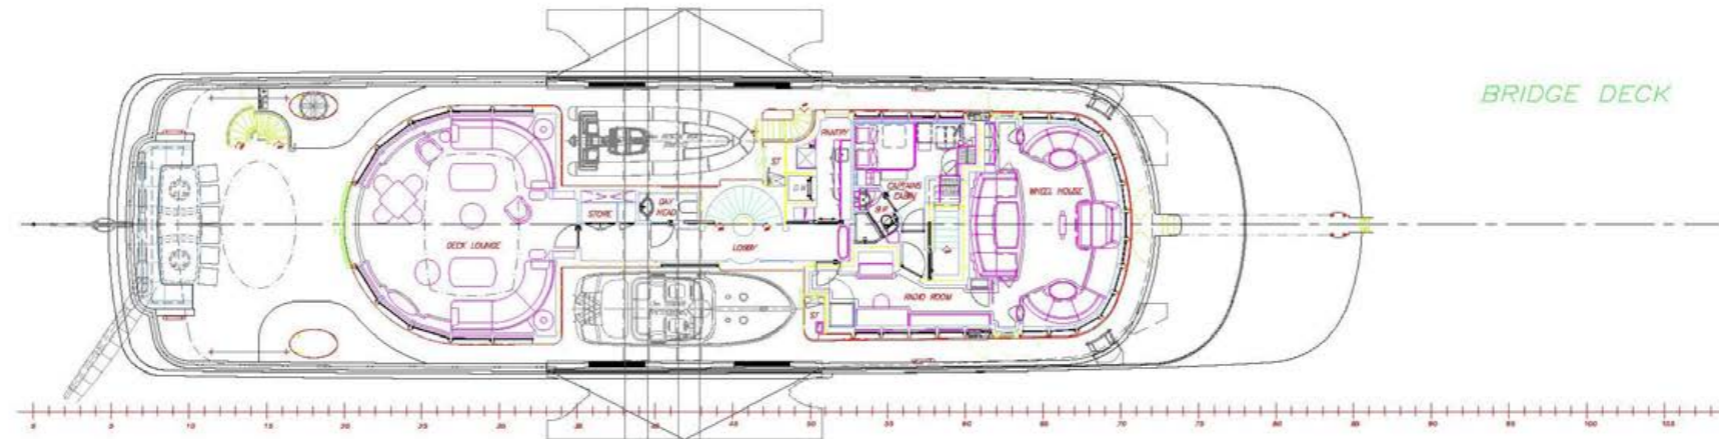

YACHT FOR CHARTER | SAMIRA | 55.00M / 180' 5" | GENERAL ARRANGEMENT

YACHT FOR CHARTER | SAMIRA | 55.00M / 180' 5" | GENERAL ARRANGEMENT

MAIN PARTICULARS YARD NO. 439  
 LENGTH O.A : 55,00 m  
 LENGTH W.L : 48,50 m  
 BEAM(MLD) : 9,60 m  
 DRAUGHT(HALF LOADED) : 3,10 m