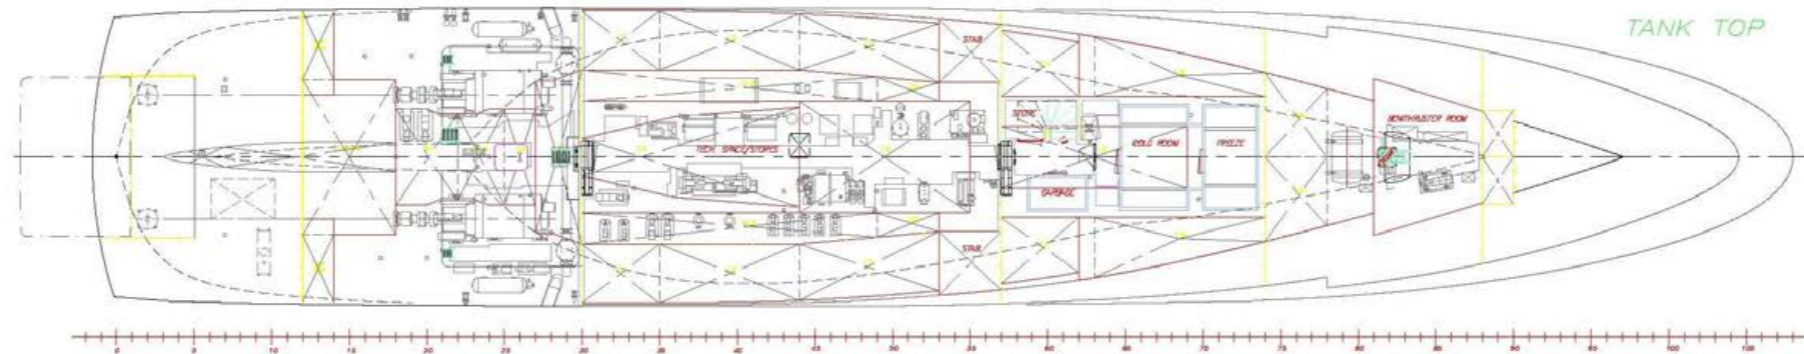

YACHT FOR CHARTER | SAMIRA | 55.00M / 180' 5" | GENERAL ARRANGEMENT

YACHT FOR CHARTER | SAMIRA | 55.00M / 180' 5" | GENERAL ARRANGEMENT

MAIN PARTICULARS YARD NO. 439  
 LENGTH O.A : 55,00 m  
 LENGTH W.L : 48,50 m  
 BEAM(MLD) : 9,60 m  
 DRAUGHT(HALF LOADED) : 3,10 m