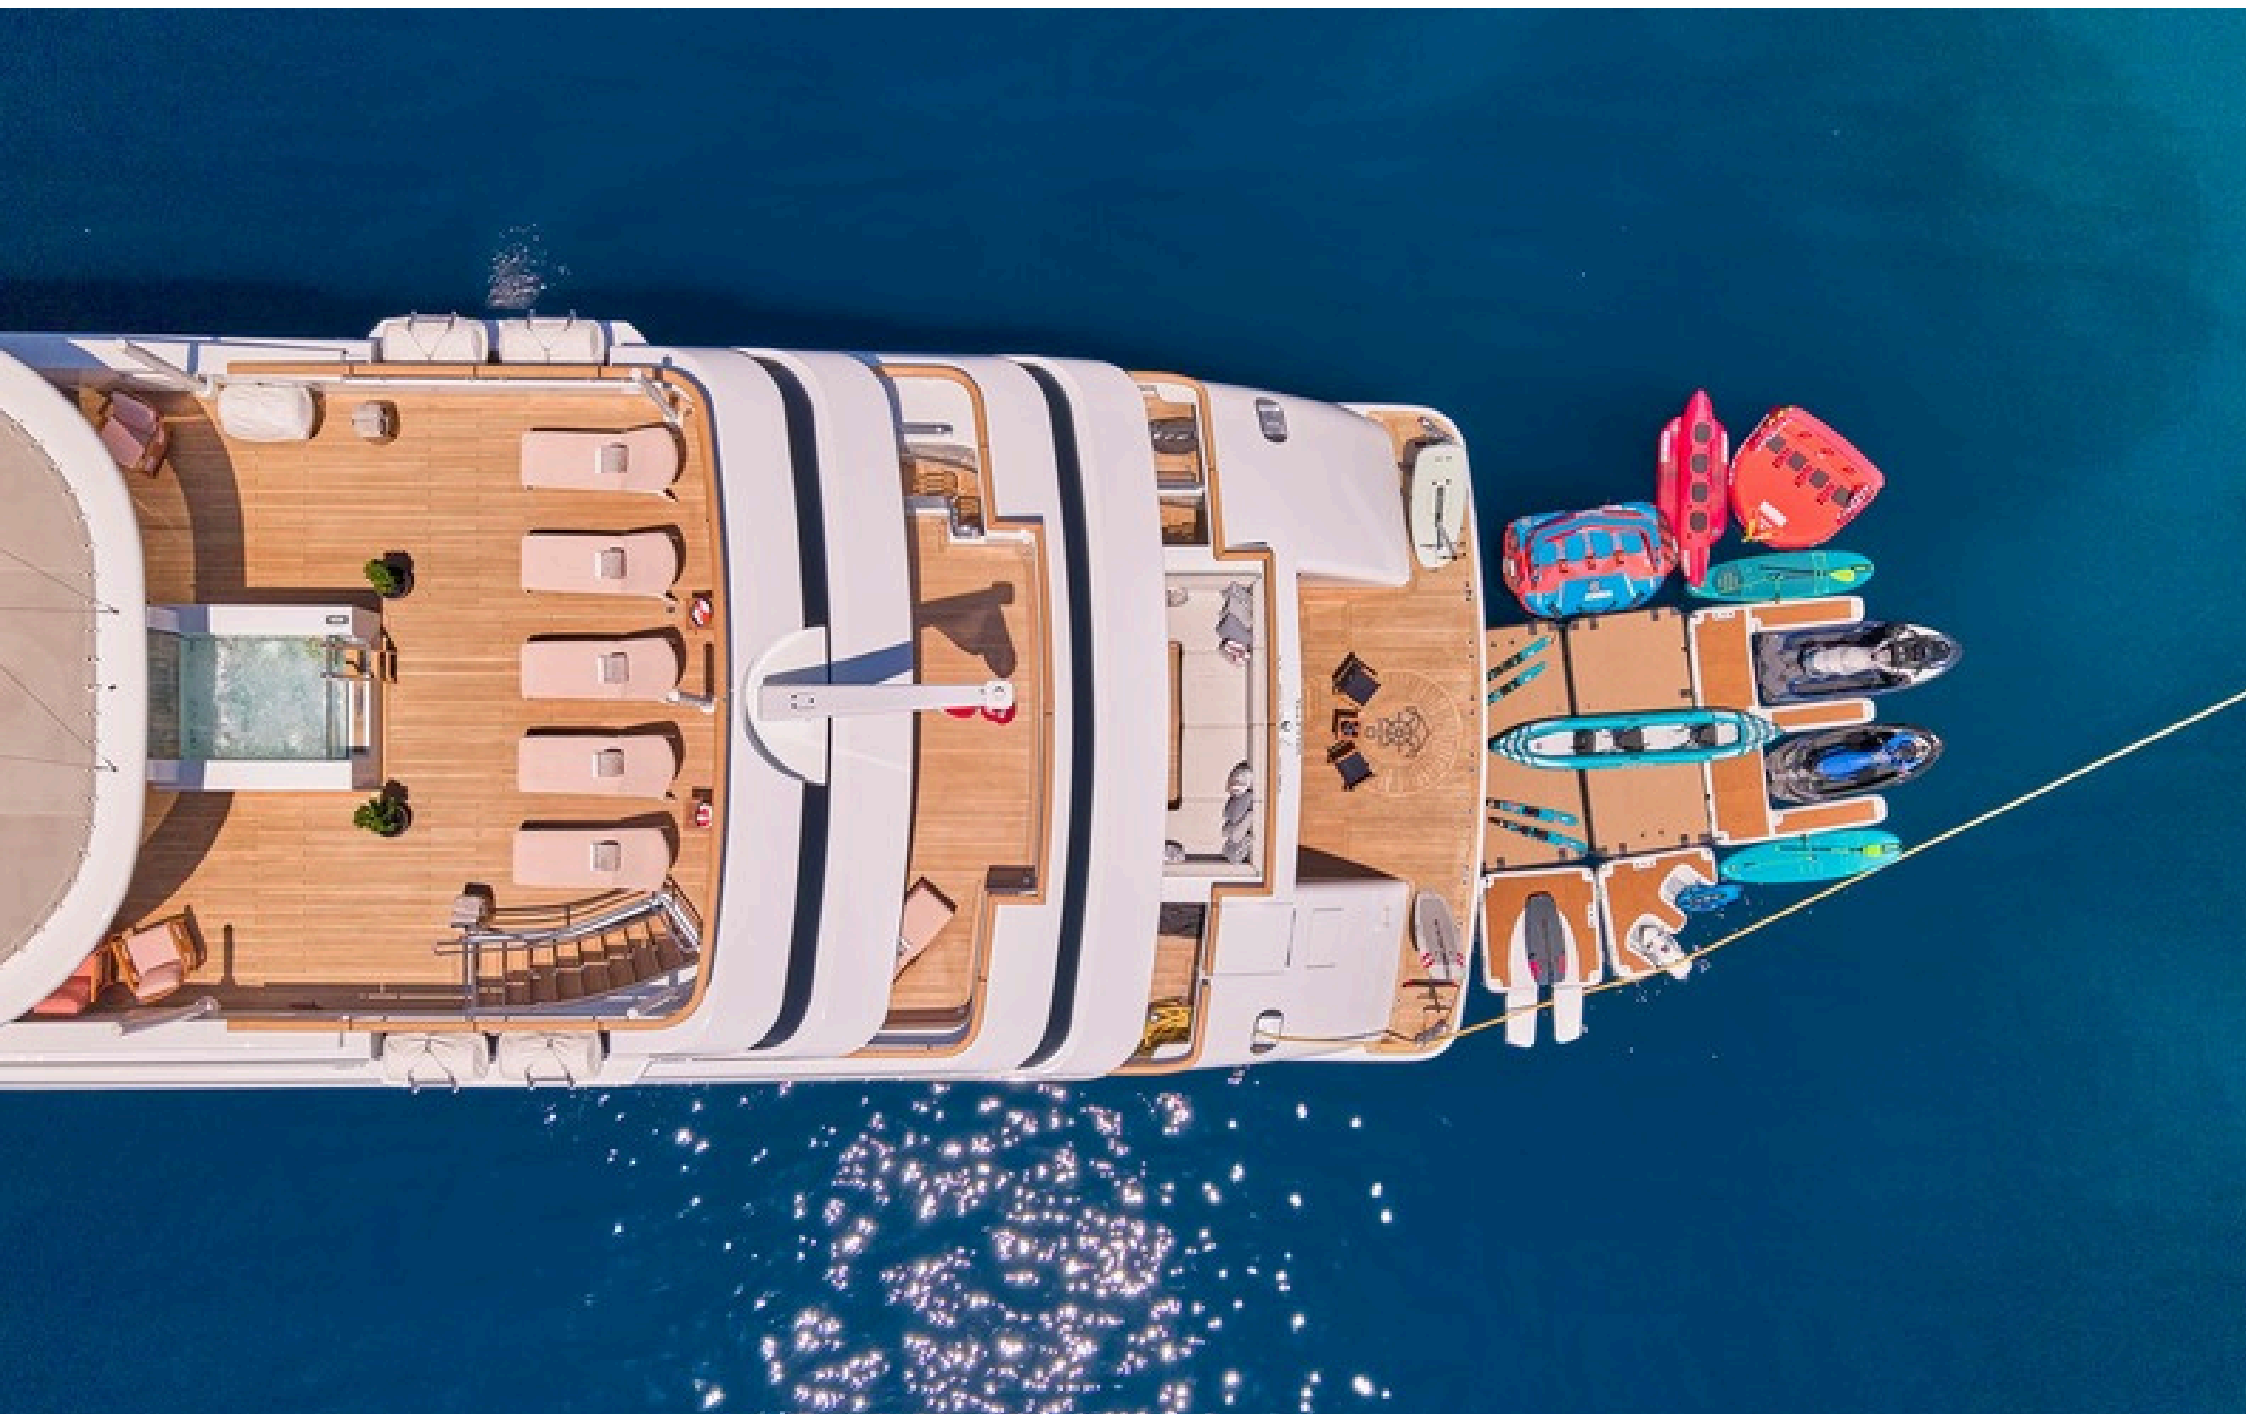

FOR CHARTER

SEAKID II

56M (183' 9") | BENETTI | 2013 / 2024

OVERVIEW

BUILDER	BENETTI
BUILT / REFIT	2013 / 2024
LOA	56M / 183'9"
DRAFT	3.20M / 10'6"
BEAM	10.60M / 34'9"
STATEROOMS	6
GUESTS	12
STATEROOM CONFIGURATION	4 DOUBLE, 2 TWIN
CREW	15
SPEED	14 KNOTS / 16 MAX

CRUISING AREA SUMMER

EASTERN MEDITERRANEAN

CRUISING AREA WINTER

PLEASE INQUIRE

KEY FEATURES

- Benetti Pedigree
- Owner's deck, including 2 owner's suites: Unprecedented luxury with panoramic views
- Spacious Volume: Boasting a GT of 962 for ample living and entertainment space
- Up to 15 crew members cater to every guest's need, including a sous chef
- Elevator access to all decks ensures convenience for all guests
- Featuring a Beach Club for ultimate relaxation
- Vast array of watertoys, including two seabobs

Refit 2024

- Full paint job of hull and superstructure with white color, including polishing
- Teak decks are replaced and recaulked
- New interior look: new furnishings, fabrics, sofas, and dining tables in main guest areas, alongside the installation of modern lighting solutions
- Installation of projector on the sundeck
- Zero Speed Stabilizers
- Reconstruction of the galley