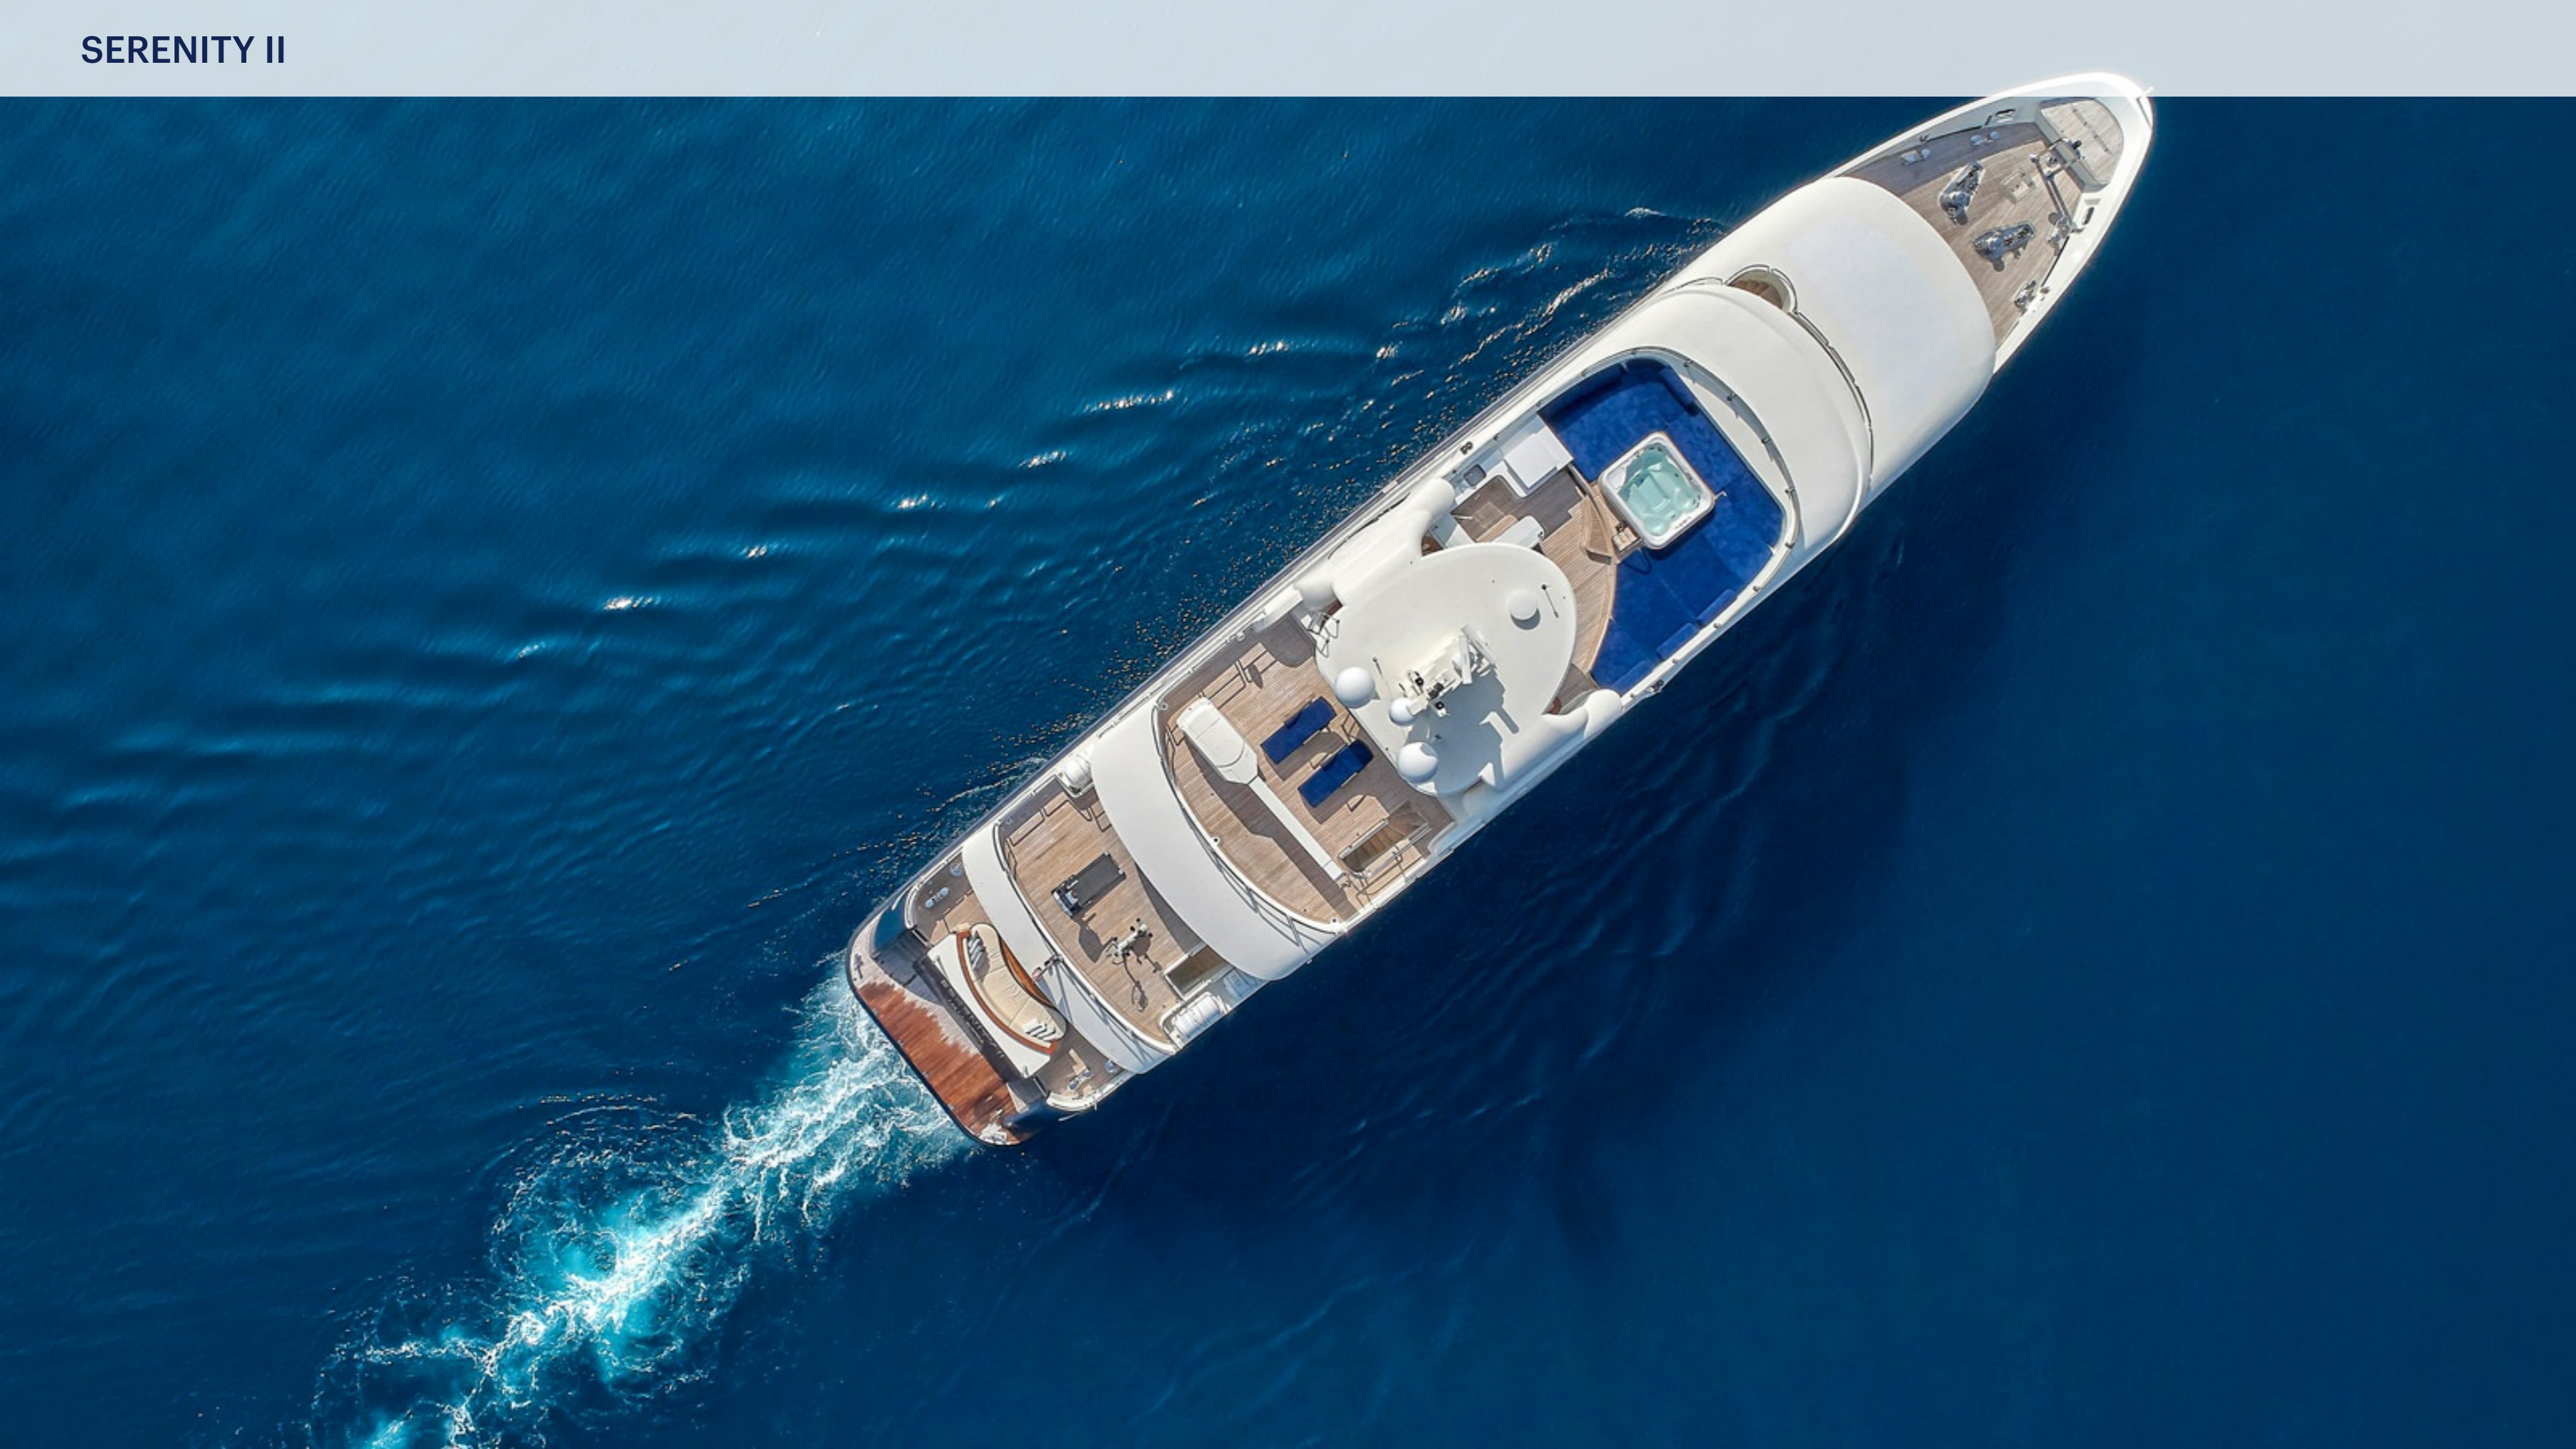

SERENITY II