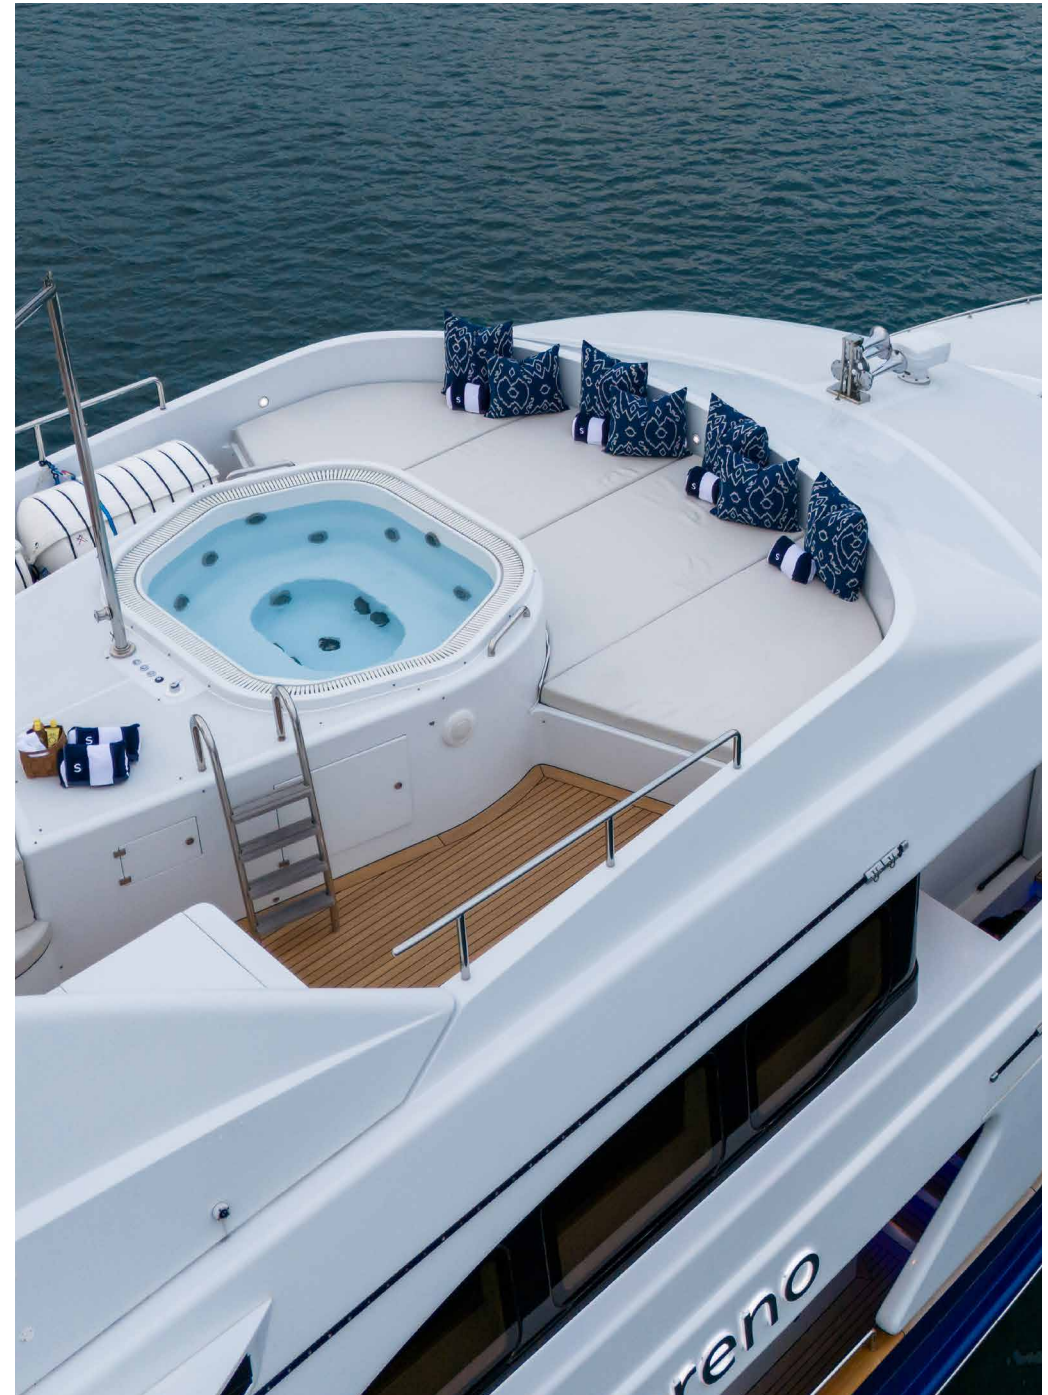

Sereno

Length 35m Guests 11 Built/Refit 2002/2024

Specifications

| | |
|----------------|-------------|
| Length | 35 metres |
| Beam | 7.62 metres |
| Draft | 1.95 metres |
| Builder | Benetti |
| Maximum Speed | 17 Knots |
| Cruising Speed | 13 Knots |
| Crew | 7 |
| Guests | 11 |

The exterior of Sereno exudes refreshed elegance, seamlessly blending modern aesthetics with Benetti's signature design elements. Sleek lines and a sophisticated color palette enhance her profile, making a striking impression on the water. New amenities and features on deck ensure both comfort and functionality, creating an inviting space for relaxation and entertainment.

Key Features

Extensive water toy inventory

Comprehensive refit in 2023/2024

Jacuzzi on the sundeck

Zero-speed stabilizers

Multiple lounging and al fresco dining areas

11.8m Intrepid chase tender

sereno

Fun Air Slide

Sea Pool and Docking Station

Splash Mat

Floating Golf Hole and Golf Balls

Inflatable Kayak

Paddle Board

Wakeboard

Water Skis