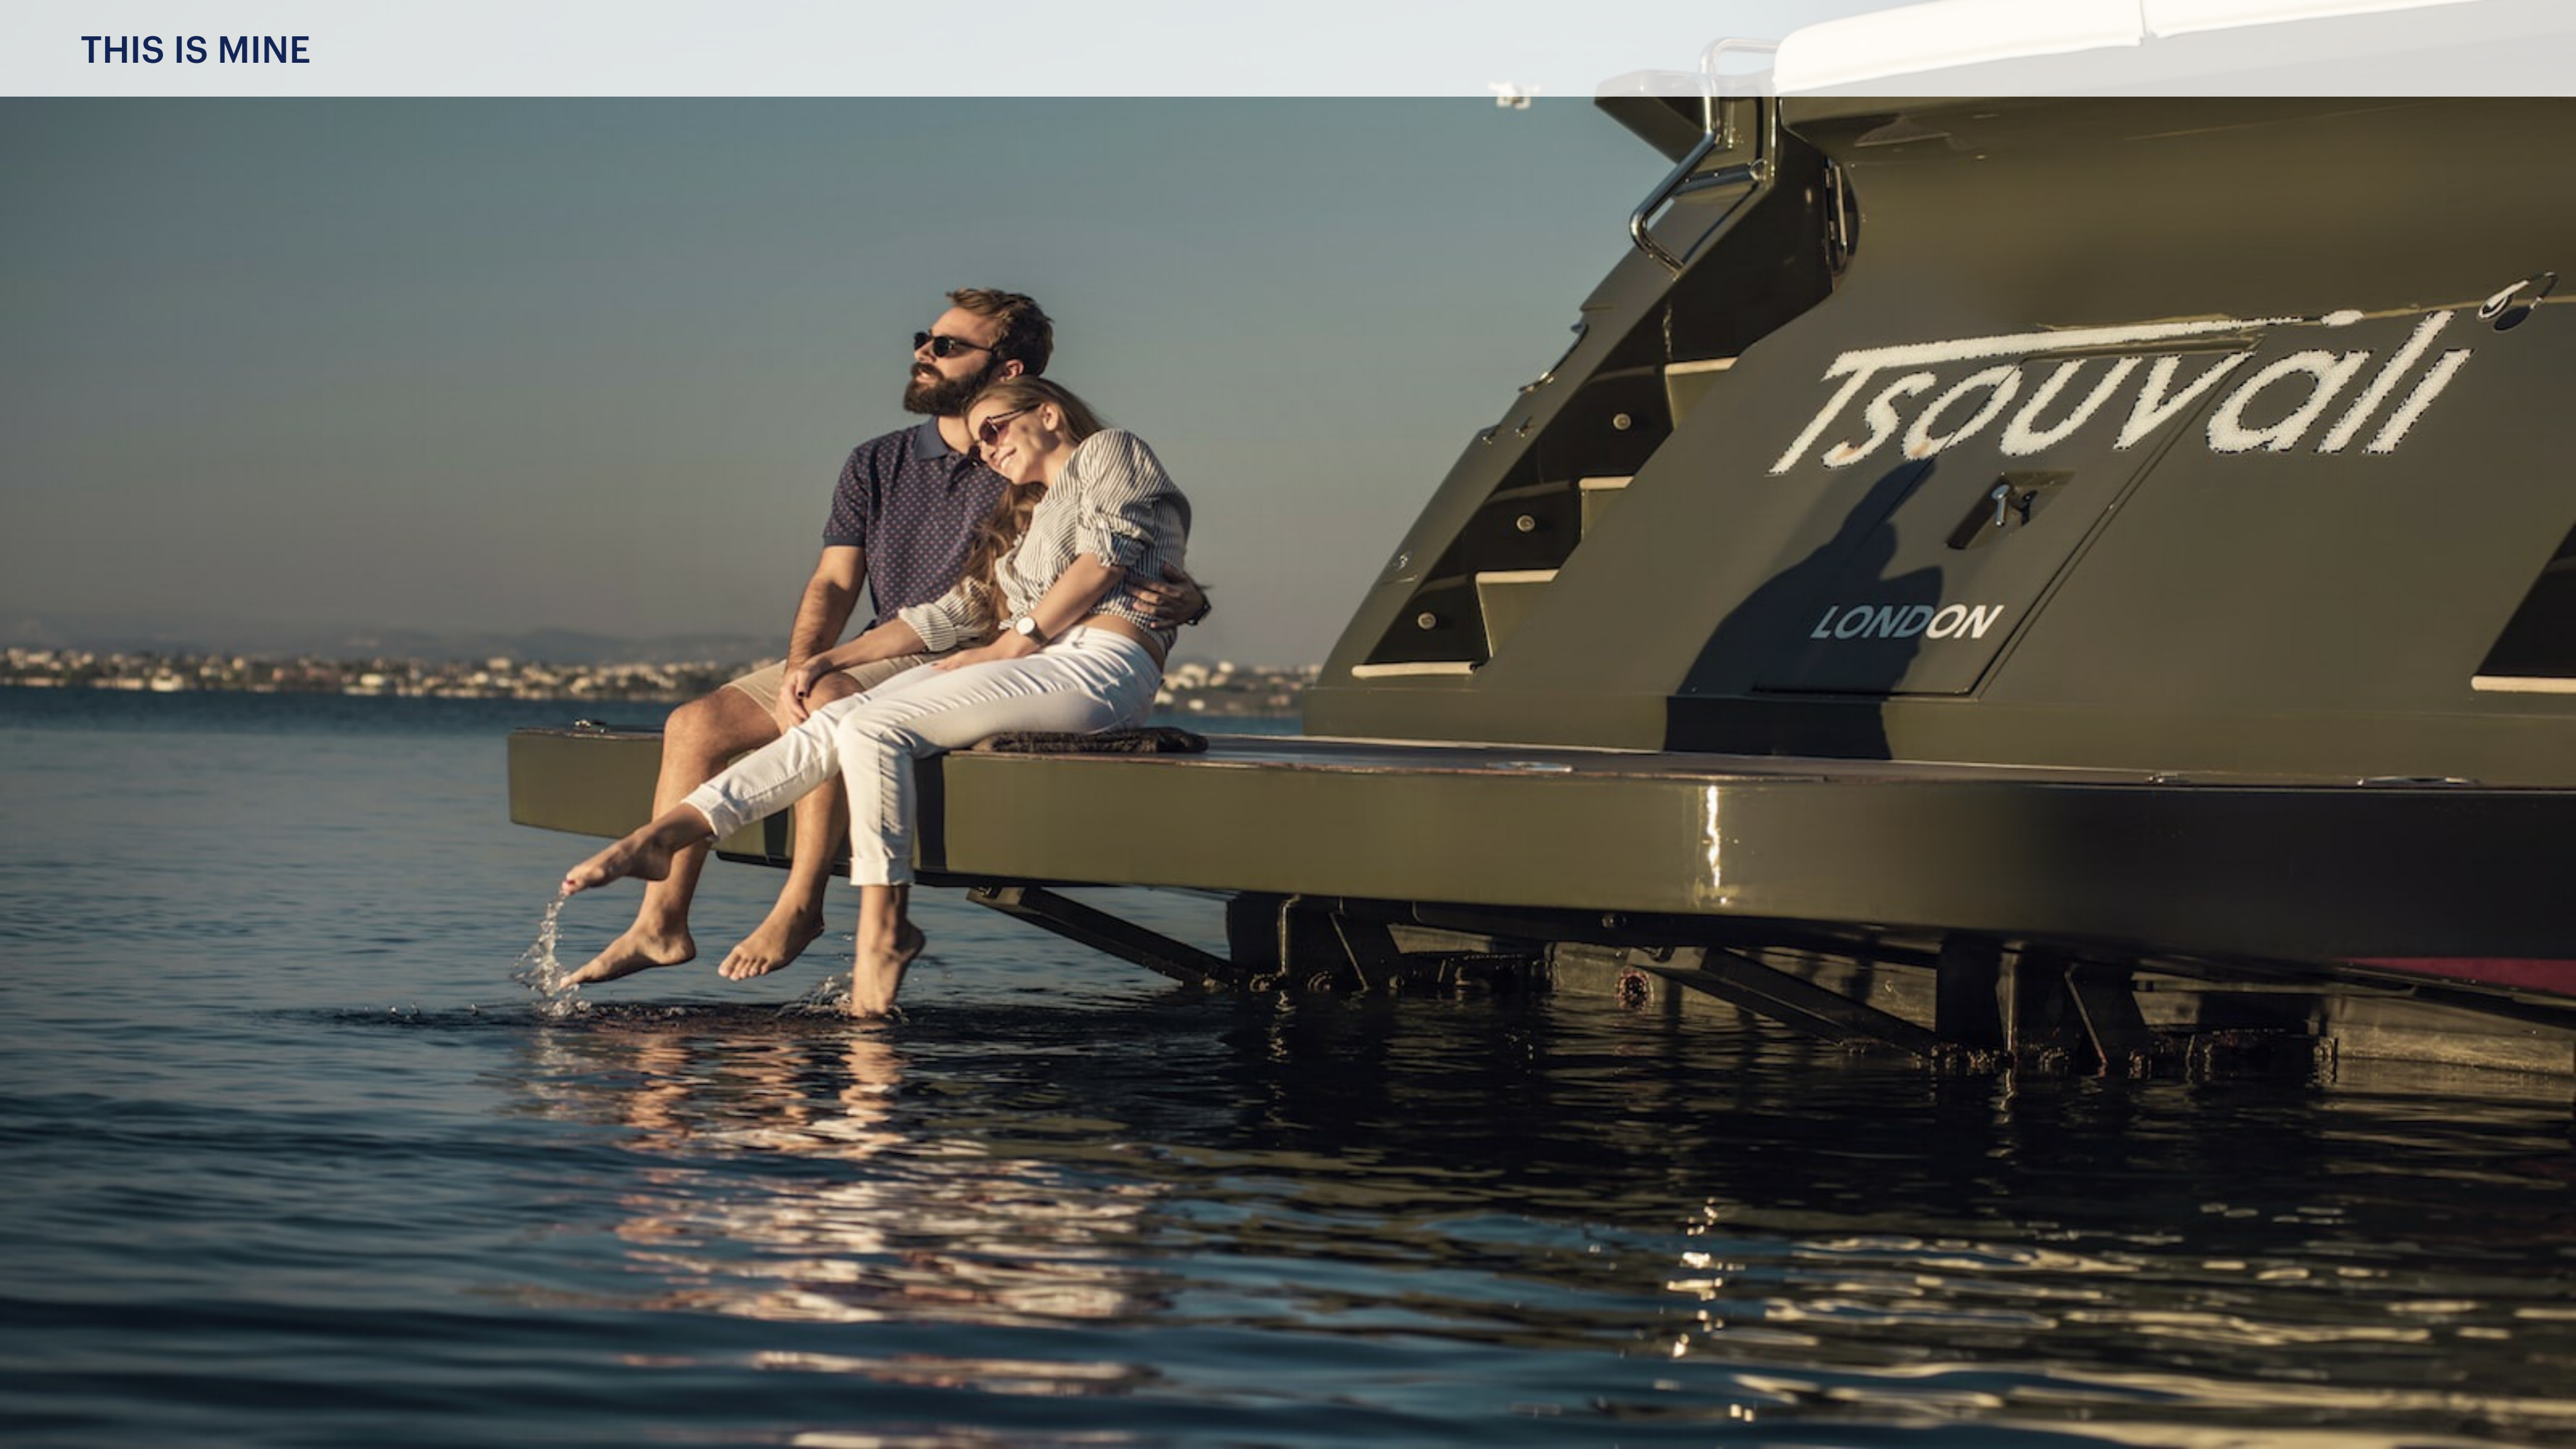

THIS IS MINE