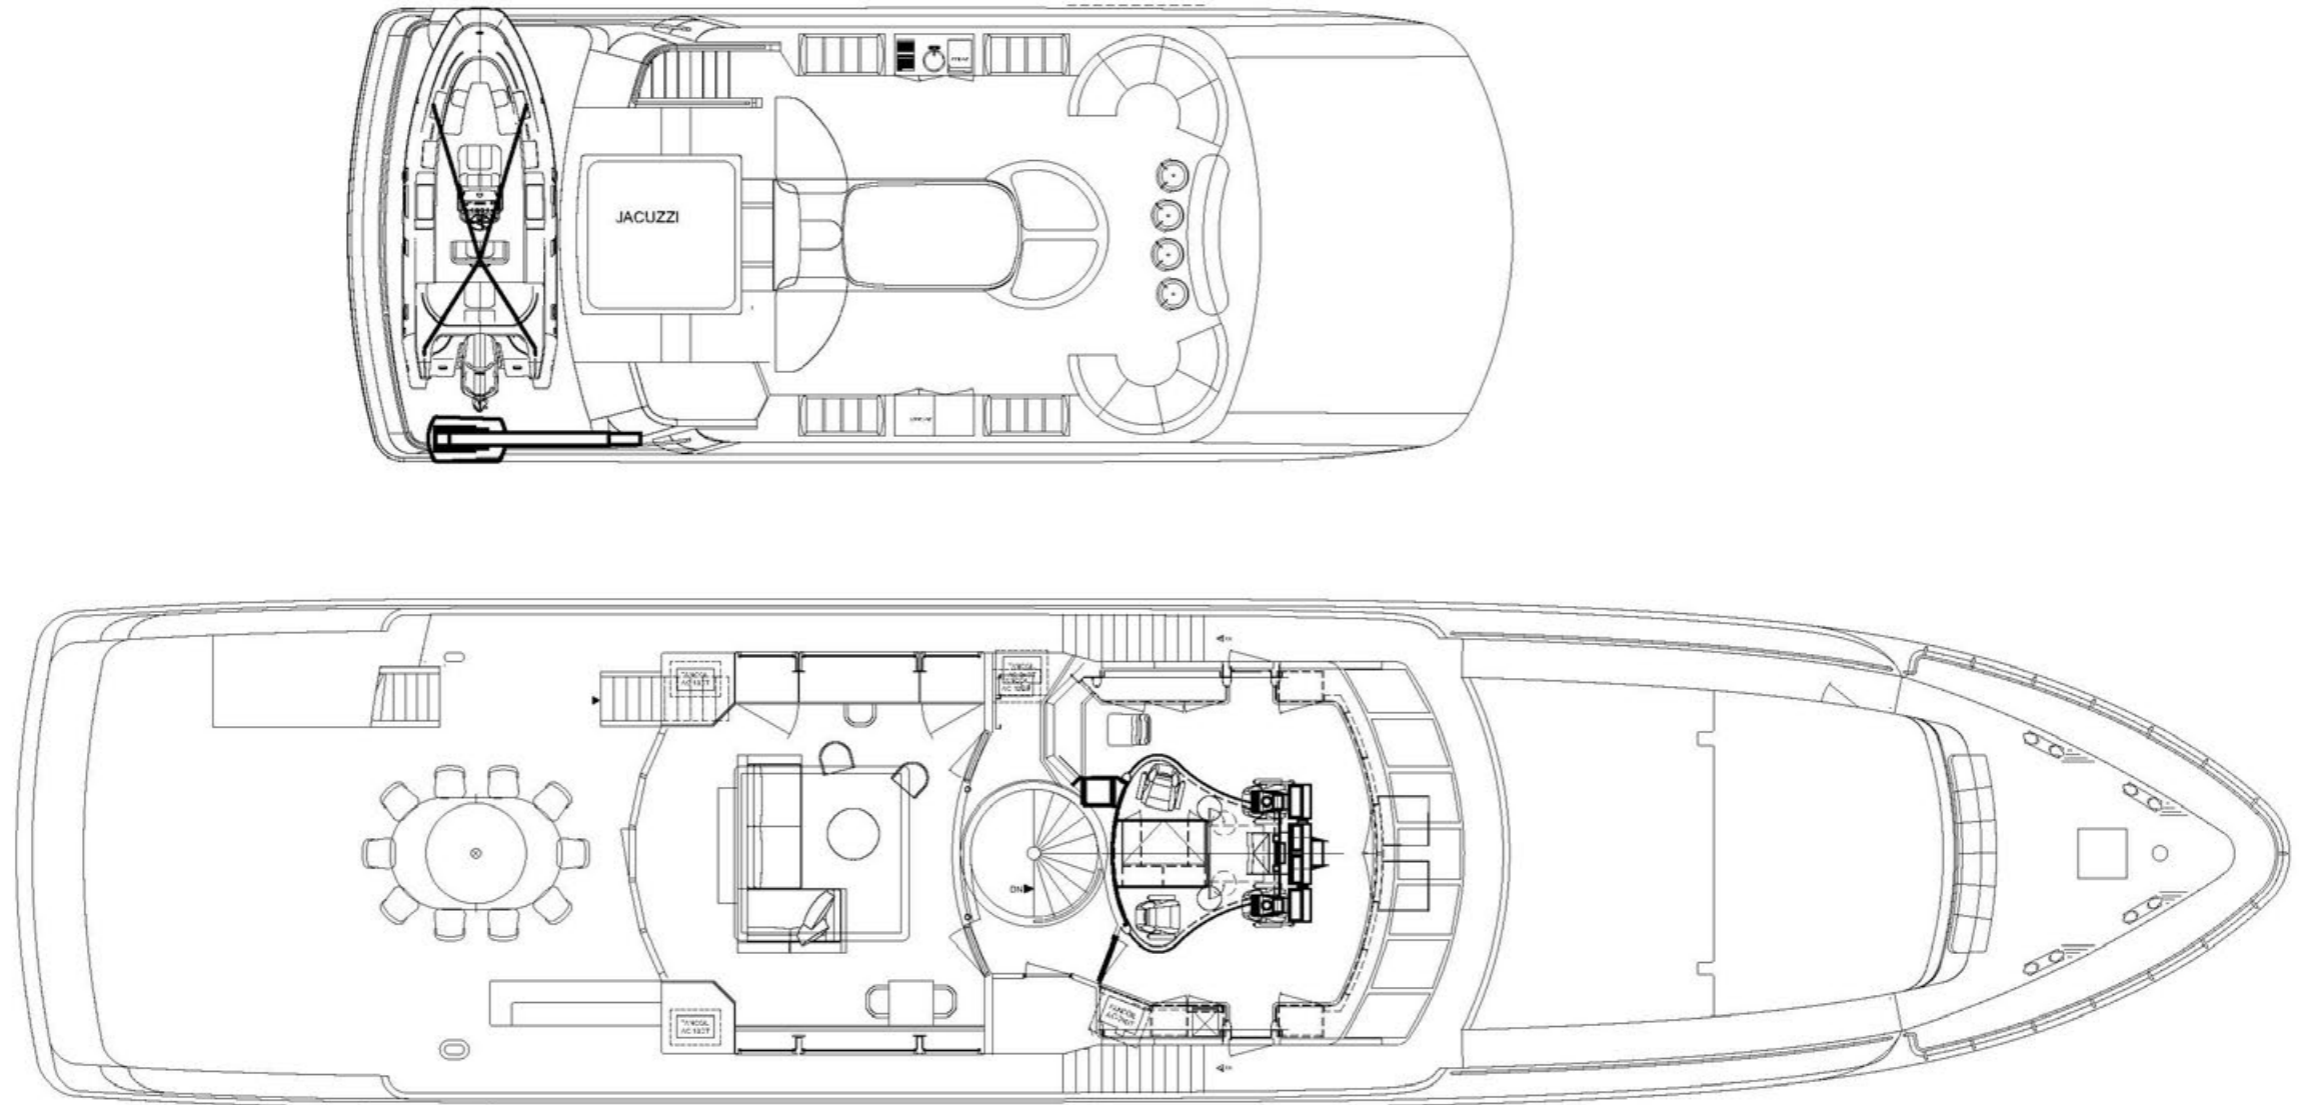

YACHT FOR CHARTER | UNEXPECTED | 37.70M / 123' 8" | GENERAL ARRANGEMENT