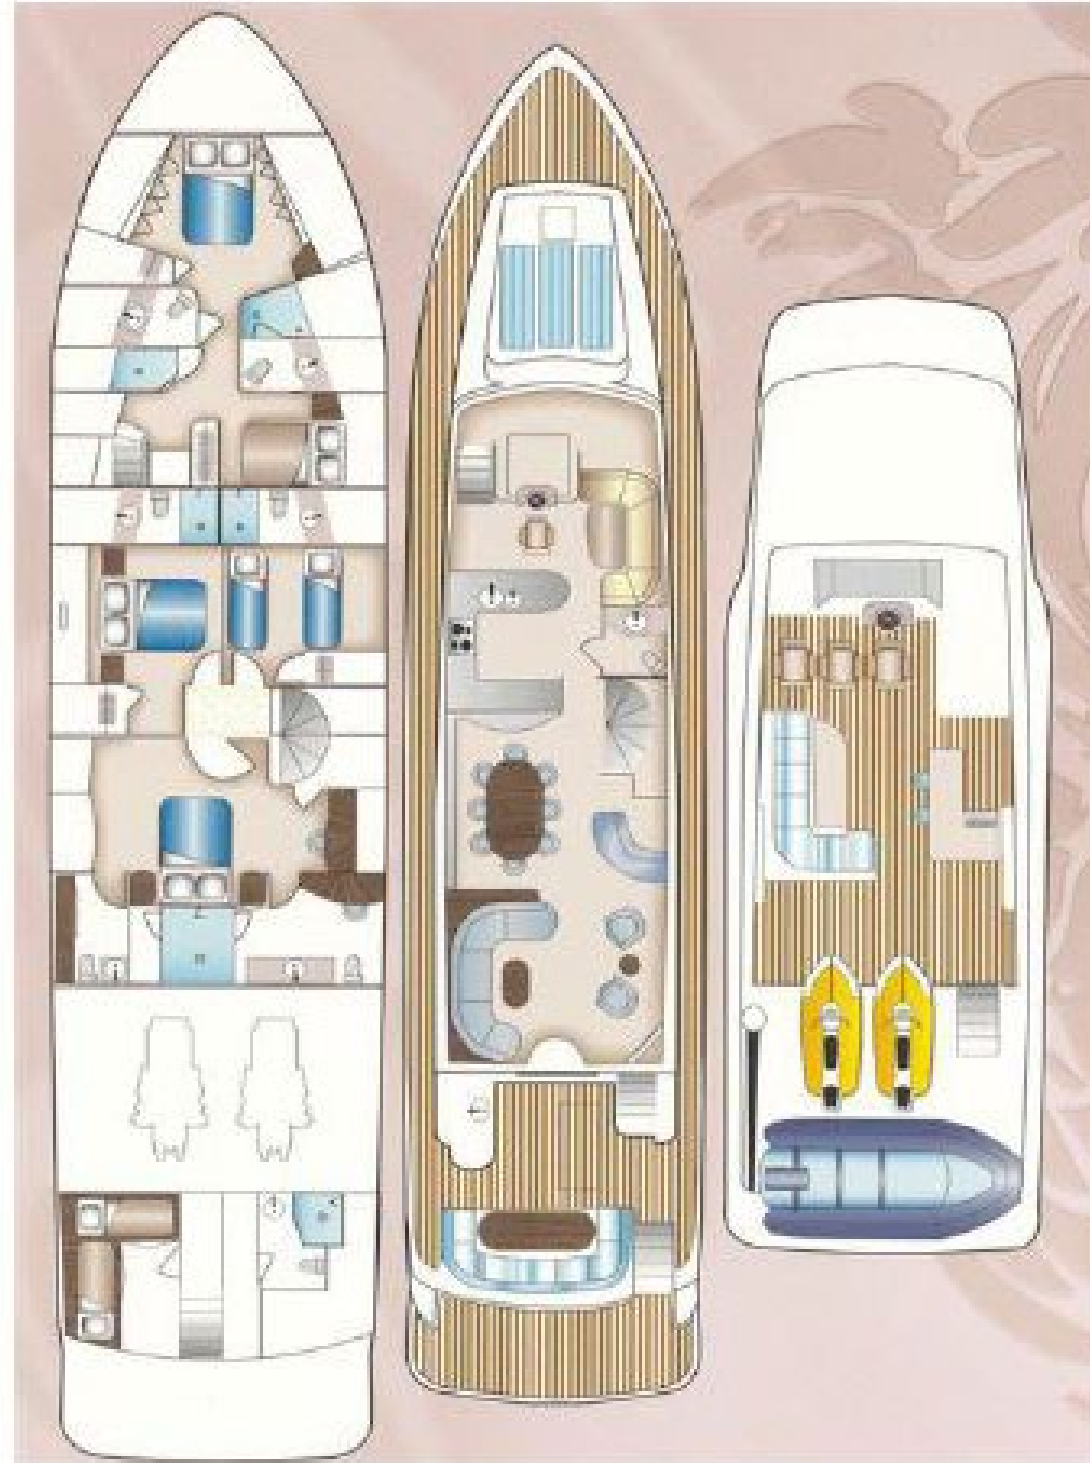

FOR CHARTER

WINDWARD

BUILDER	CHEOY LEE
BUILT / REFIT	2006 / 2017
BEAM	21' 2" / 6.45M
DRAFT	5' 6" / 1.68M
STATEROOMS	3
GUESTS	6
CREW	4
HULL MATERIAL	GRP
SPEED	12 KNOTS
FLAG	USA

YACHT FOR CHARTER | WINDWARD | 90' (27.43m) |

YACHT FOR CHARTER | WINDWARD | 90' (27.43m) |

Layout

KEY FEATURES

In Excellent Condition
Exceptional Day Charter Reviews
Experienced Charter Captain and Crew
Light Comfortable Atmosphere
Fun Water Toys
Many Areas for Entertainment throughout Vessel
Al Fresco Dining

ACCOMMODATIONS

6 Guests in 3 Staterooms
1 Master, 1 VIP, 1 Twin
Bed Configuration: 1 King, 1 Queen & 2 Single

TENDERS & TOYS

27 Oceanmaster 2x 200hp Suzuki
15' Novurania Rib with 90hp Yamaha
10 x 10 Beach Tent with 8 chairs
8 Sets of New Snorkel Gear with Pole Spears
Fishing Gear - trolling & light tackle & deep drop
Ski tube
2x Paddle Boards
2x Ocean Kayaks
Noodles
8 Person Floating Lounge
Full Beach Picnic Set Up
Yoga mat, exercise bands small selection of weights
Portable Grill