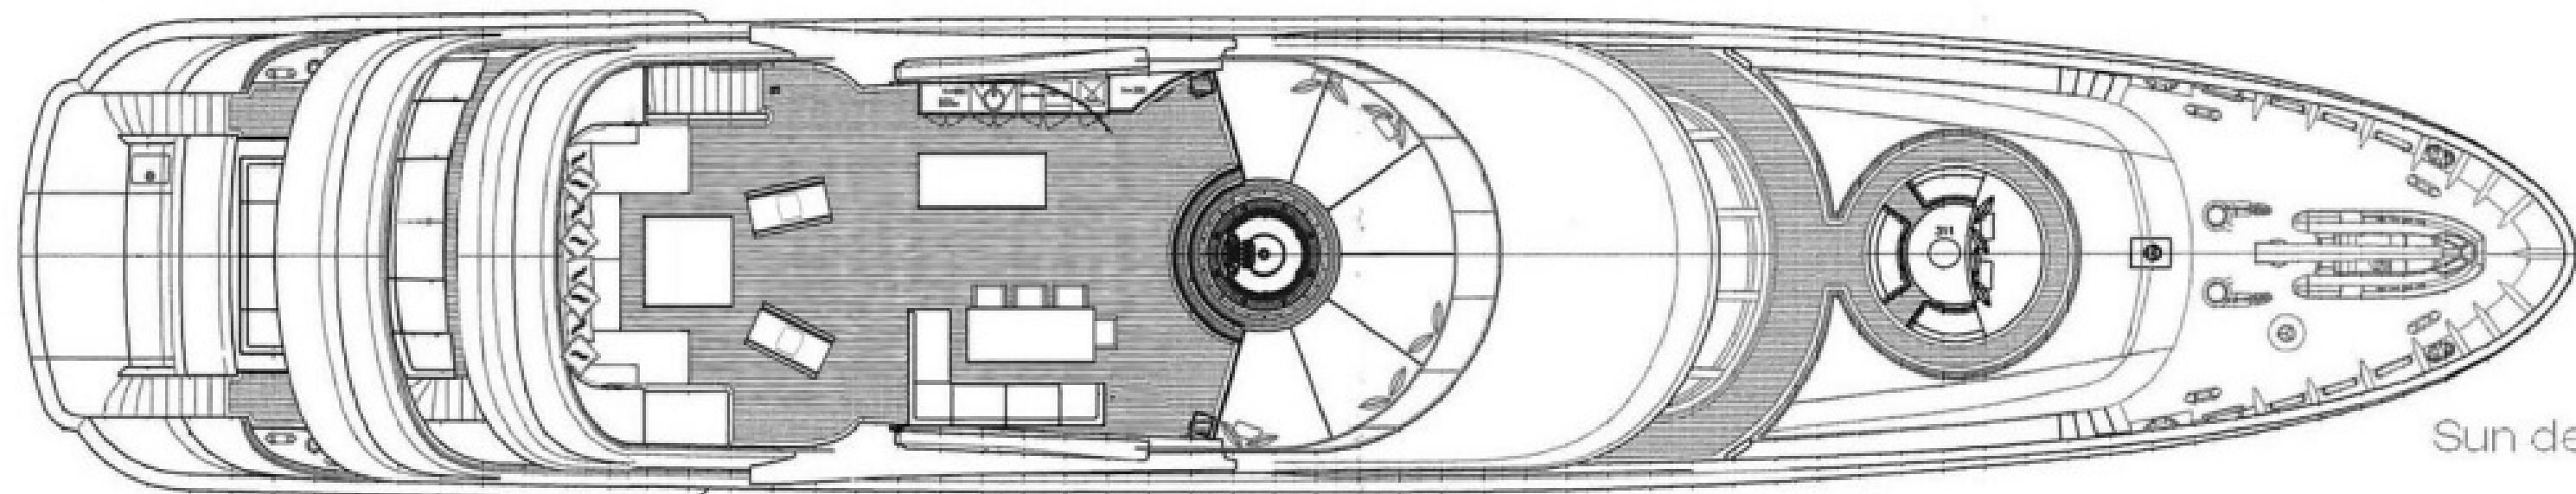

ZIA

ZIA

WATER TOYS

**PIANI GENERALI
PROFILO MOTOR YACHT
MAR**

Profile

Sun deck