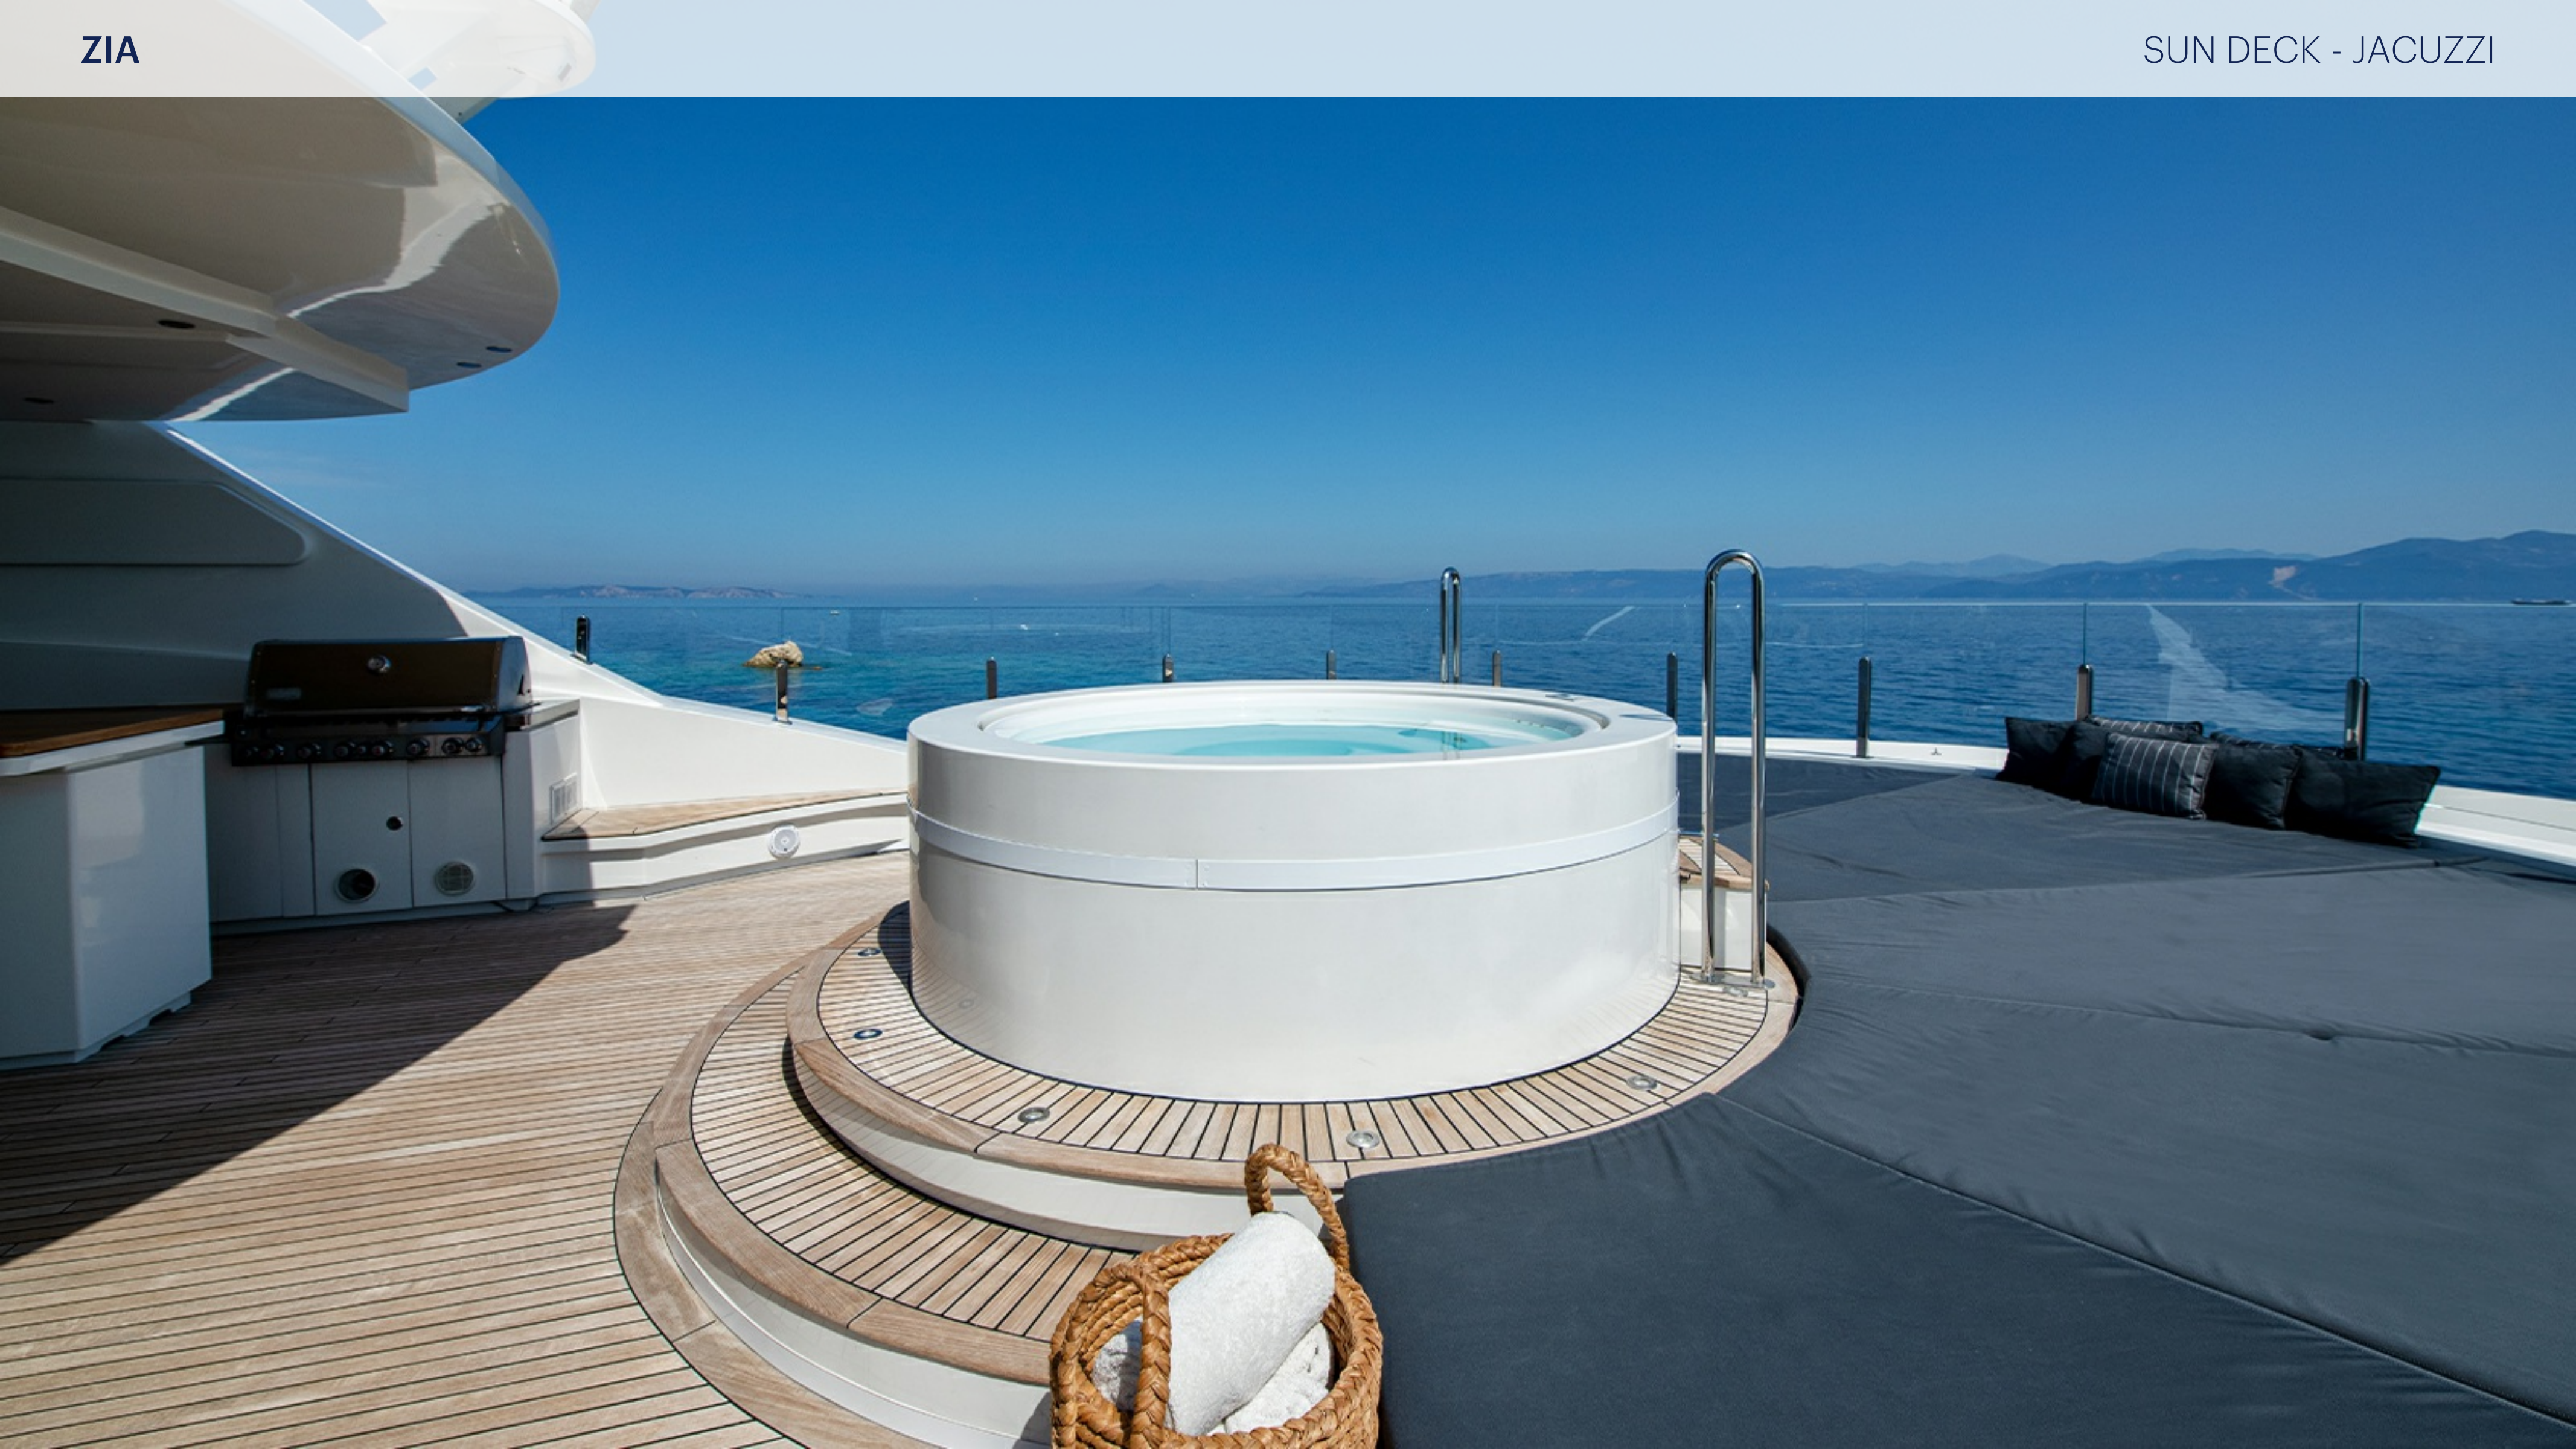

ZIA

KEY FEATURES

- › MINIMALIST INTERIOR DESIGN, CHARACTERISED BY SPACIOUS LAYOUTS FLOODED WITH AN ABUNDANCE OF NATURAL LIGHT
- › ACCOMMODATION FOR 12 GUESTS IN 6 CABINS
- › STABILISERS AT ANCHOR AND UNDERWAY
- › LARGE VARIETY OF WATER TOYS
- › JACUZZI ON DECK & JACUZZI IN THE MASTER CABIN
- › REFIT IN 2022

ZIA

ZIA

WATER TOYS

**PIANI GENERALI
PROFILO MOTOR YACHT
MAR**

Profile

Sun deck