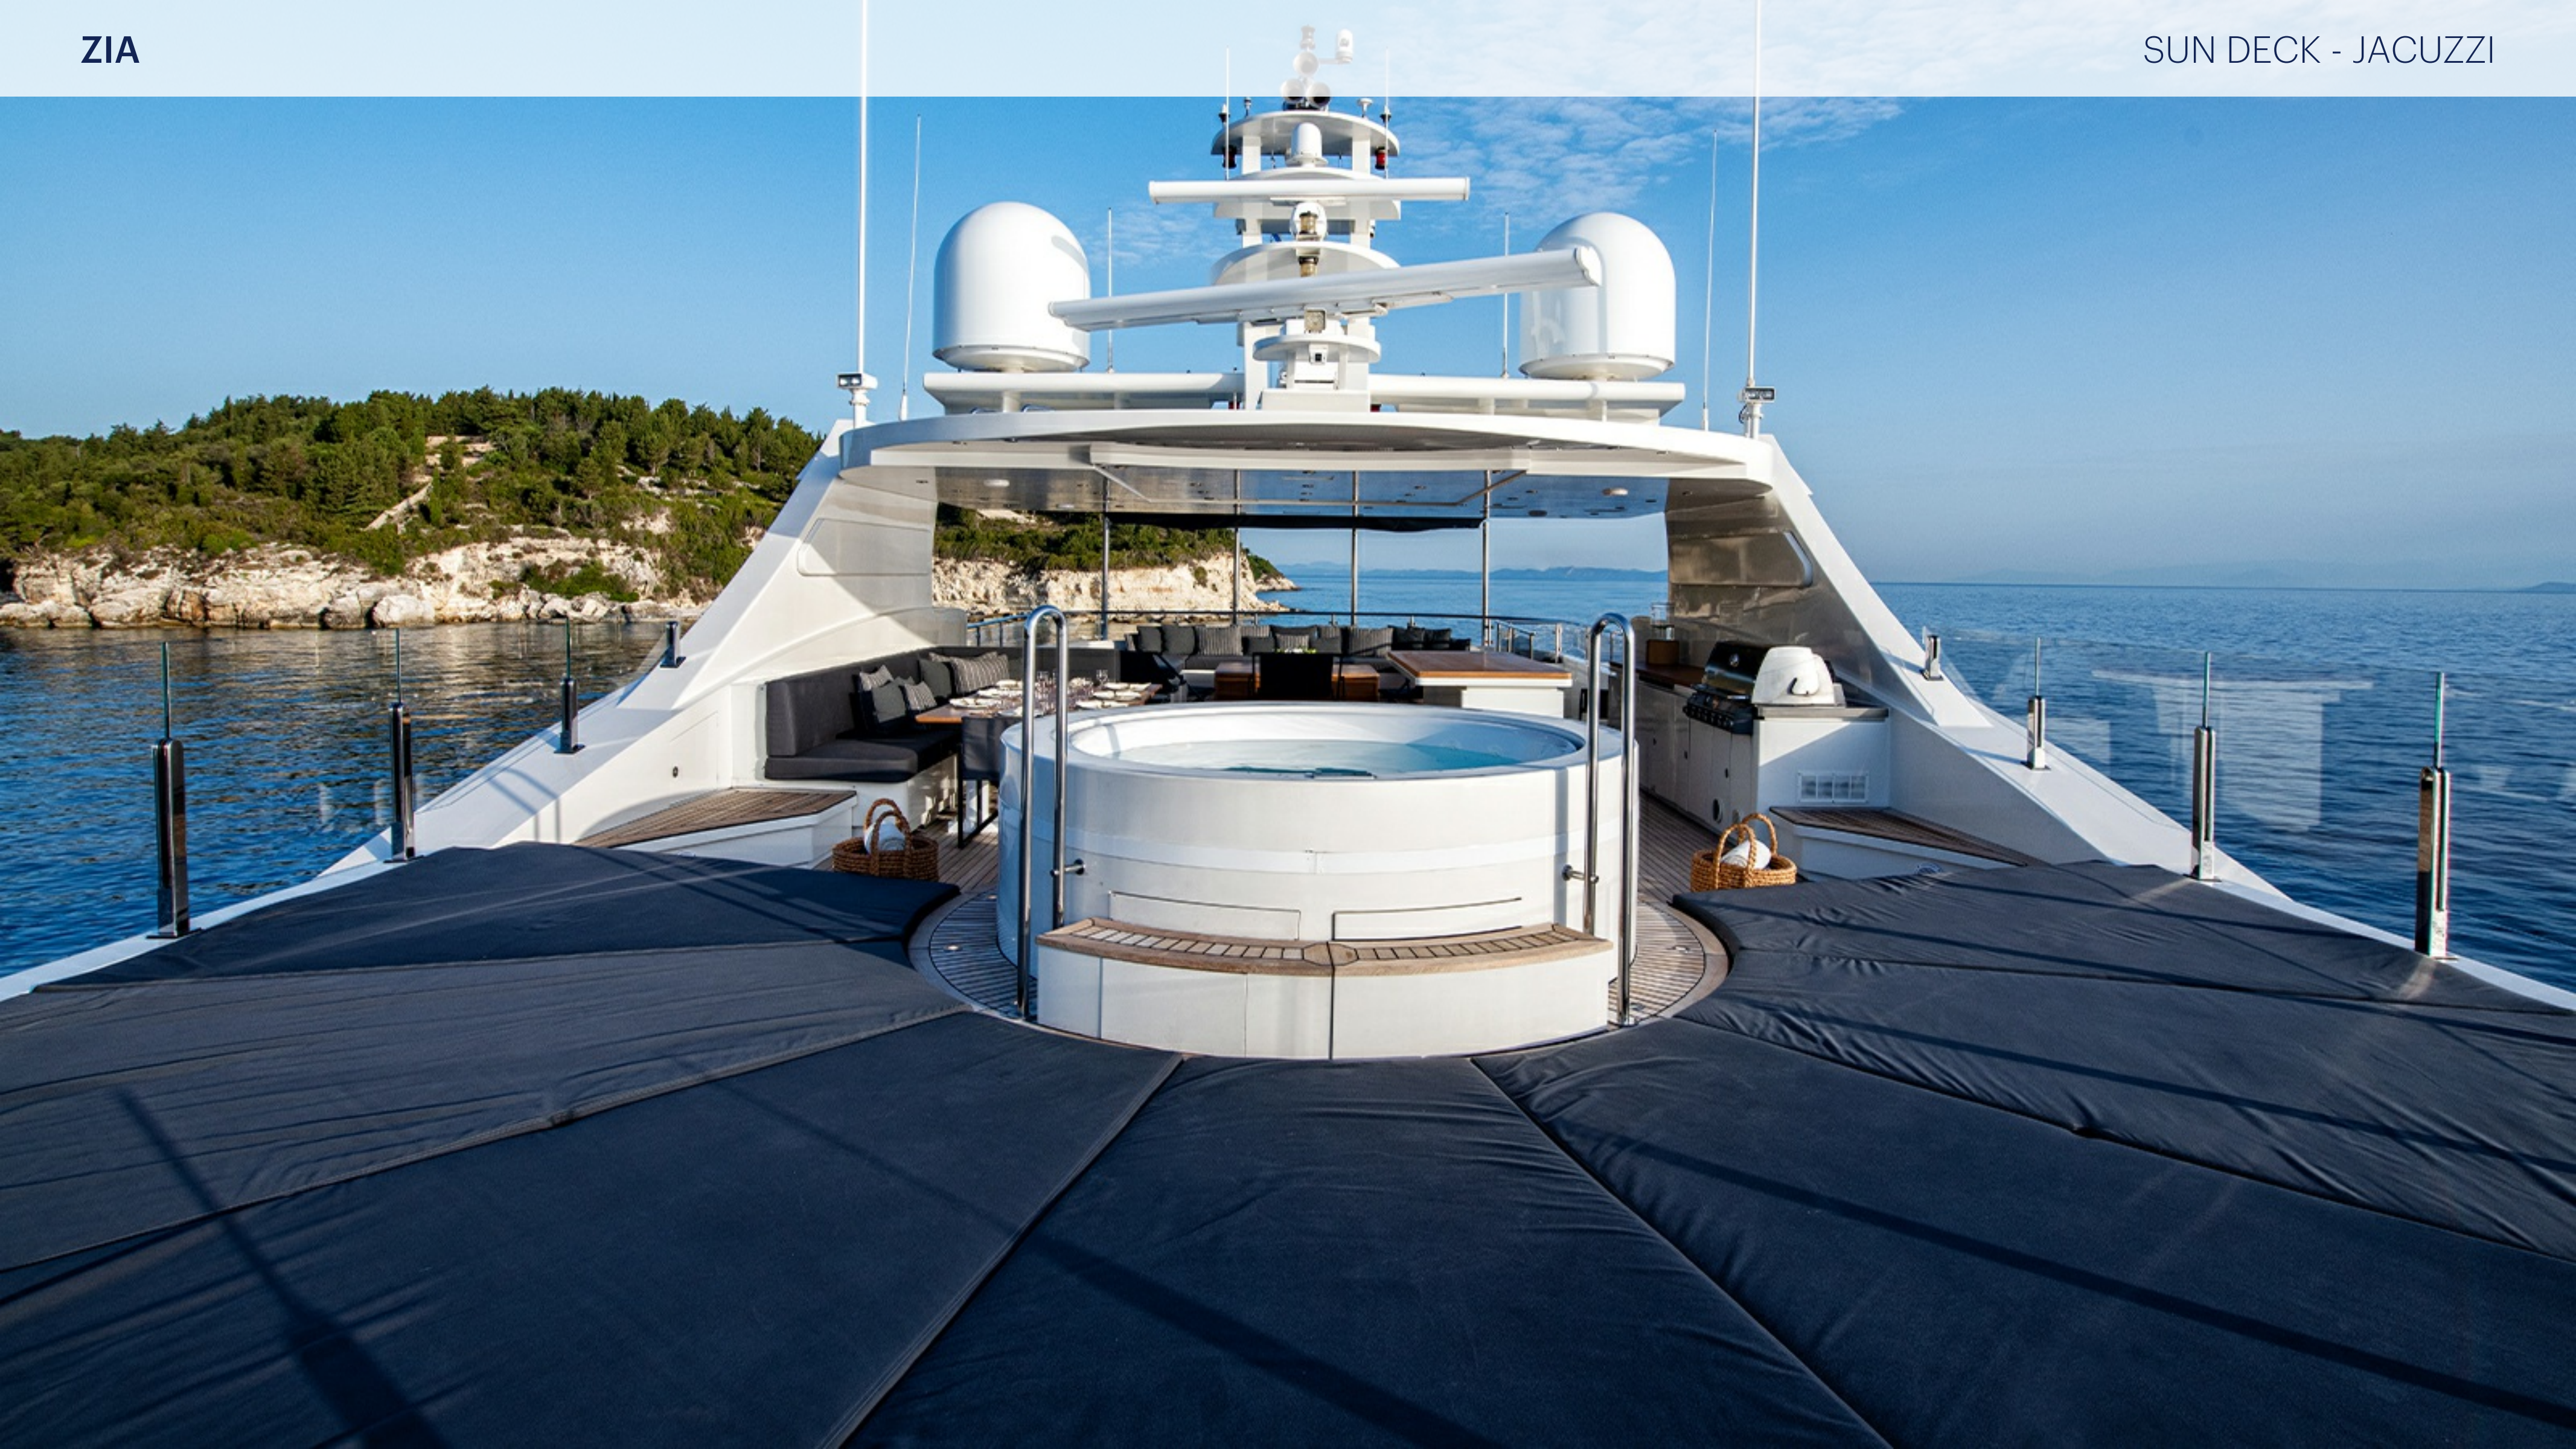

ZIA

164' 1" (50m) | Ortona Navi | 2008

ZIA

BASIC SPECIFICATIONS

BUILDER

Ortona Navi

BEAM (ft/m)

30' 2" (9.19m)

ZIA

KEY FEATURES

- › MINIMALIST INTERIOR DESIGN, CHARACTERISED BY SPACIOUS LAYOUTS FLOODED WITH AN ABUNDANCE OF NATURAL LIGHT
- › ACCOMMODATION FOR 12 GUESTS IN 6 CABINS
- › STABILISERS AT ANCHOR AND UNDERWAY
- › LARGE VARIETY OF WATER TOYS
- › JACUZZI ON DECK & JACUZZI IN THE MASTER CABIN
- › REFIT IN 2022

ZIA

ZIA

WATER TOYS

**PIANI GENERALI
PROFILO MOTOR YACHT
MAR**

Profile

Sun deck