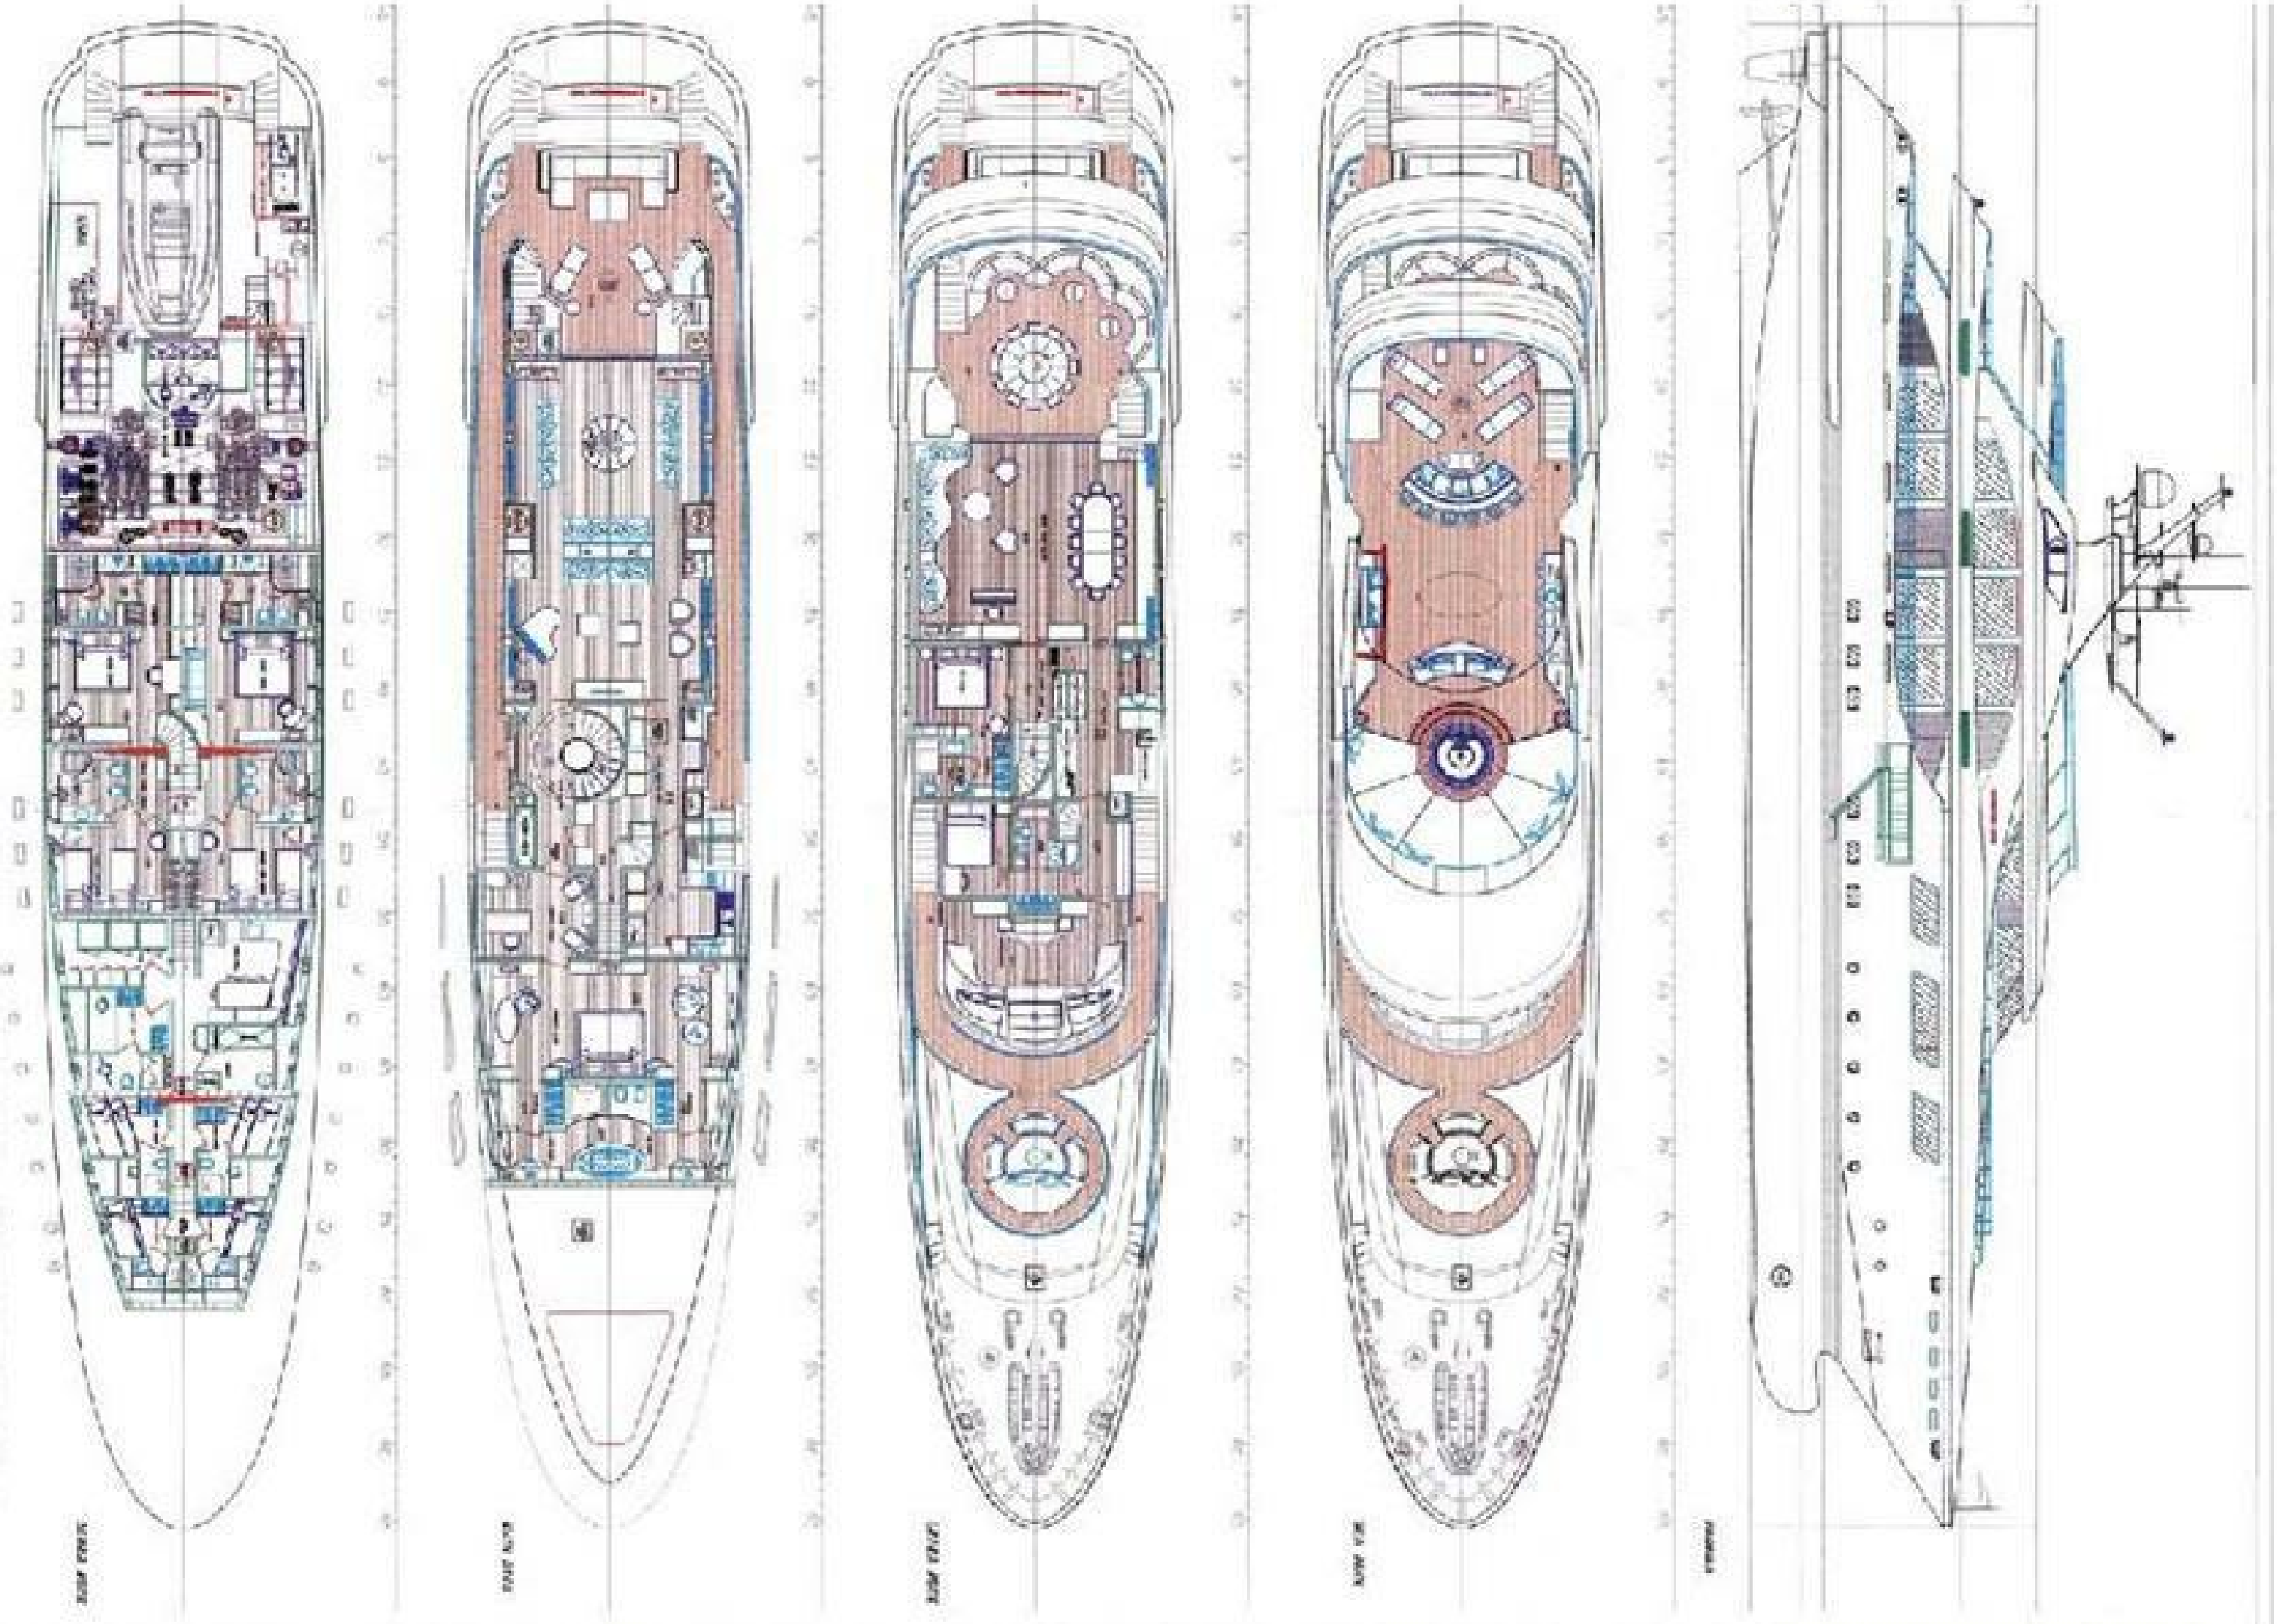

ZIA

164' 1" (50m) | Ortona Navi | 2008

ZIA

BASIC SPECIFICATIONS

BUILDER

Ortona Navi

BEAM (ft/m)

30' 2" (9.19m)

CRUISING/MAX SPEED

13 / 15 Knots

CREW

11

RANGE

4300 nm

LENGTH (ft/m)

164' 1" (50m)

ZIA

KEY FEATURES

- › MINIMALIST INTERIOR DESIGN, CHARACTERISED BY SPACIOUS LAYOUTS FLOODED WITH AN ABUNDANCE OF NATURAL LIGHT
- › ACCOMMODATION FOR 12 GUESTS IN 6 CABINS
- › STABILISERS AT ANCHOR AND UNDERWAY
- › LARGE VARIETY OF WATER TOYS
- › JACUZZI ON DECK & JACUZZI IN THE MASTER CABIN
- › REFIT IN 2022

ZIA

ZIA

WATER TOYS

**PIANI GENERALI
PROFILO MOTOR YACHT
MAR**

Profile

Sun deck