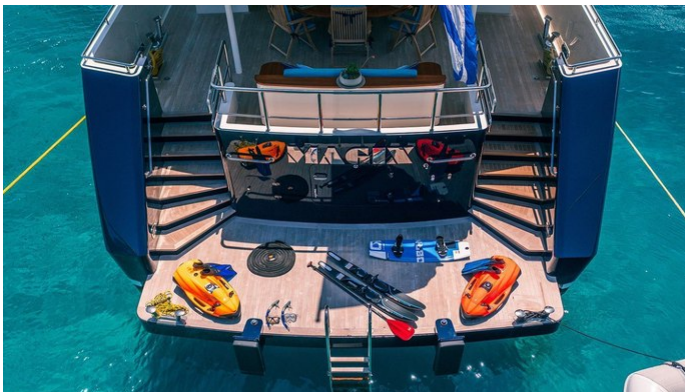

CRUISING SPEED
12 Knots

ACCOMMODATION

GUESTS	CABINS	CREW
10	5	7

CABIN CONFIGURATION
1 Master 2 Double
2 Twin

CHARTER RATES

SUMMER
from
€85,000 / week + expenses

WINTER
from
€85,000 / week + expenses

Details correct as of 10 Nov, 2024

FOR MORE INFORMATION:

[CLICK HERE](#) 

or SCAN QR CODE

MORE PHOTOS, VIDEO OR INTERACTIVE DECK PLANS:

[CLICK HERE](#)

MAGIX YACHT CHARTER

Superyacht MAGIX was built in 1992 by Heesen. She is a 37.8m / 124' motor yacht with exterior design by , Heesen & Mulder Design and interior styling by & Eva Cadio & Co . Magix offers accommodation for up to 10 guests in 5 cabins with additional room for her crew of 7. She features a variety of amenities to ensure comfortable charter vacations, including, Air Conditioning, WiFi connection on board & Deck Jacuzzi. She also carries an impressive collection of toys as listed below.

MAGIX AMENITIES & TOYS

Jacuzzi

Wi-Fi

Deck Jacuzzi

Air Conditioning

For a full up-to-date list of leisure facilities or amenities onboard Motor Yacht Magix please contact your Yacht Charter Broker prior to booking your vacation. If there is a particular water toy that you would like, but it is not listed, then it may be possible to rent this equipment for you.