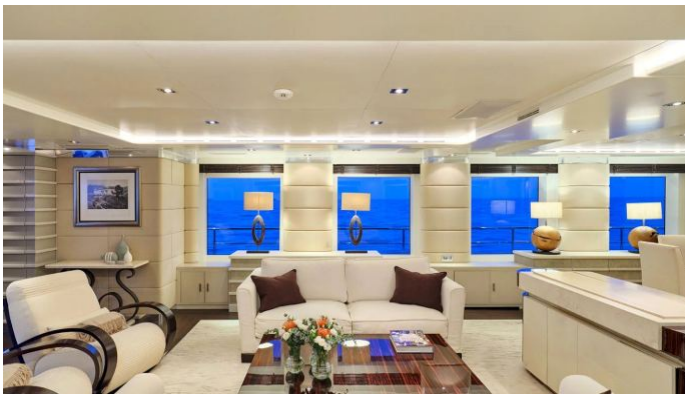

Details correct as of 19 Sep, 2024

FOR MORE INFORMATION:

[CLICK HERE](#) 

or SCAN QR CODE

MORE PHOTOS, VIDEO OR INTERACTIVE DECK PLANS:

[CLICK HERE](#)

TIMBUKTU YACHT CHARTER

Superyacht TIMBUKTU was built in 2009 by Baglietto. She is a 42m / 137'10 Custom motor yacht with exterior design by Francesco Paszkowski Design and interior styling by Bannenberg & Rowell . Timbuktu offers accommodation for up to 11 guests in 5 cabins with additional room for her crew of 9. She features a variety of amenities to ensure comfortable charter vacations, including, Air Conditioning, WiFi connection on board, Deck Jacuzzi, Gym/exercise equipment, Stabilisers underway & Stabilizers at Anchor. She also carries an impressive collection of toys as listed below.

Air Conditioning

Golf

Games Consoles

For a full up-to-date list of leisure facilities or amenities onboard Motor Yacht Timbuktu please contact your Yacht Charter Broker prior to booking your vacation. If there is a particular water toy that you would like, but it is not listed, then it may be possible to rent this equipment for you.