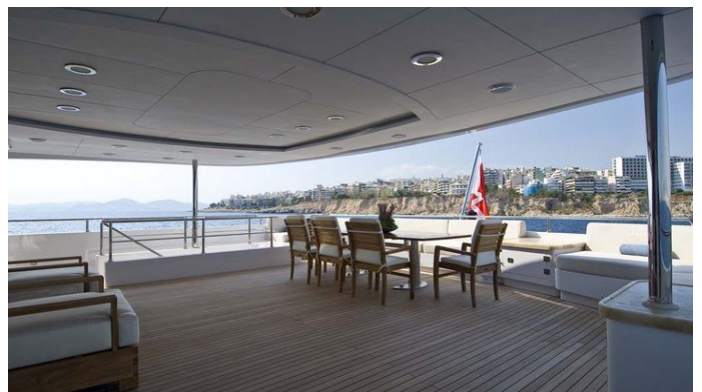

Details correct as of 19 Sep, 2024

FOR MORE INFORMATION:

[CLICK HERE](#)

or SCAN QR CODE

MORE PHOTOS, VIDEO OR INTERACTIVE DECK PLANS:

[CLICK HERE](#)

O'NEIRO YACHT CHARTER

Superyacht O'NEIRO was built in 2008 by Golden Yachts. She is a 52.7m / 172'11 Custom motor yacht with exterior design by Studio Vafiadis and interior styling by Studio Vafiadis . O'Neiro offers accommodation for up to 12 guests in 7 cabins with additional room for her crew of 11. She features a variety of amenities to ensure comfortable charter vacations, including, Air Conditioning, Deck Jacuzzi, WiFi connection on board & Stabilizers at Anchor. She also carries an impressive collection of toys as listed below.