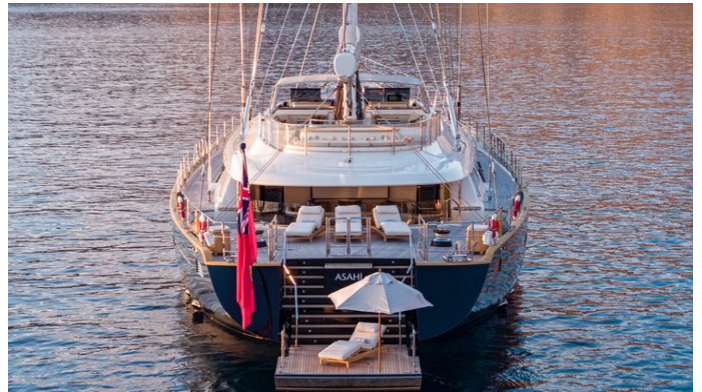

MORE PHOTOS, VIDEO OR INTERACTIVE DECK PLANS: