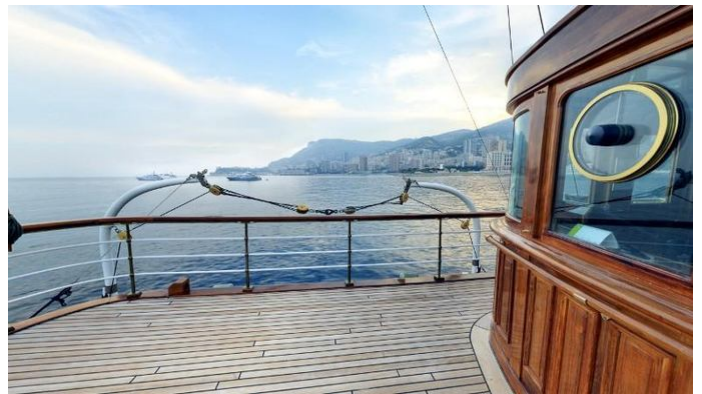

MORE PHOTOS, VIDEO OR INTERACTIVE DECK PLANS:

This document is not contractual. The yacht charters and their particulars displayed in the results above are displayed in good faith and whilst believed to be correct are not guaranteed. YachtCharterFleet.com does not warrant or assume any legal liability or responsibility for the accuracy, completeness, or usefulness of any information and/or images displayed. All information is subject to change without notice and is without warranty. Your preferred charter broker should provide you with yacht specifications, brochure and rates for your chosen dates during your charter yacht selection process. Starting prices are shown in a range of currencies for a one-week charter, unless otherwise indicated.