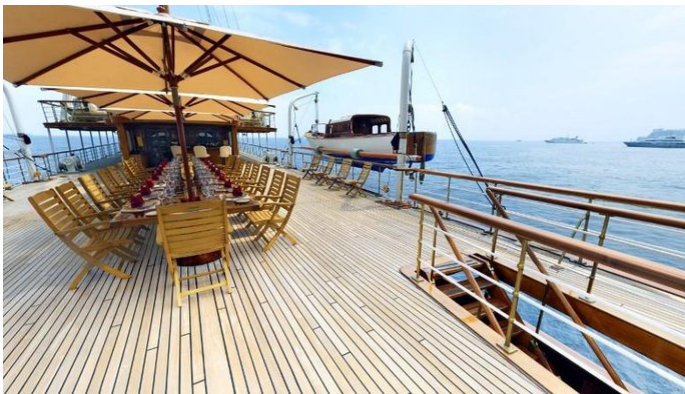

MORE PHOTOS, VIDEO OR INTERACTIVE DECK PLANS:

This document is not contractual. The yacht charters and their particulars displayed in the results above are displayed in good faith and whilst believed to be correct are not guaranteed. YachtCharterFleet.com does not warrant or assume any legal liability or responsibility for the accuracy, completeness, or usefulness of any information and/or images displayed. All information is subject to change without notice and is without warranty. Your preferred charter broker should provide you with yacht specifications, brochure and rates for your chosen dates during your charter yacht selection process. Starting prices are shown in a range of currencies for a one-week charter, unless otherwise indicated.