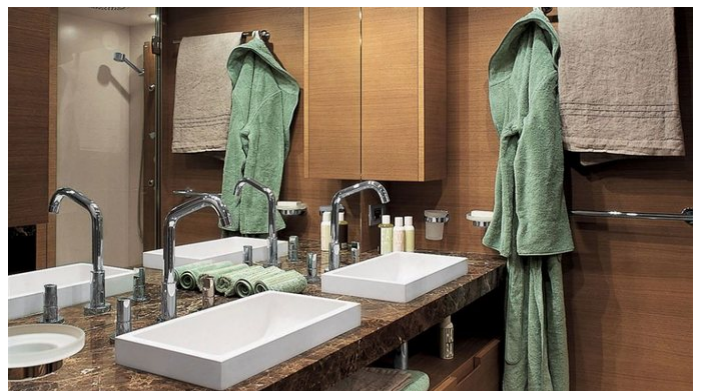

[CLICK HERE](#)

or SCAN QR CODE

MORE PHOTOS, VIDEO OR INTERACTIVE DECK PLANS:

[CLICK HERE](#)

CRYSTAL YACHT CHARTER

Superyacht CRYSTAL was built in 2006 by Azimut. She is a 30.75m / 100'11 Azimut 98 Leonardo motor yacht with exterior design by Stefano Righini and interior styling by Galeazzi Design . Crystal offers accommodation for up to 10 guests in 4 cabins with additional room for her crew of 4. She features a variety of amenities to ensure comfortable charter vacations. She also carries an impressive collection of toys as listed below.

CRYSTAL AMENITIES & TOYS

Deck Jacuzzi

Air Conditioning

For a full up-to-date list of leisure facilities or amenities onboard Motor Yacht Crystal please contact your Yacht Charter Broker prior to booking your vacation. If there is a particular water toy that you would like, but it is not listed, then it may be possible to rent this equipment for you.