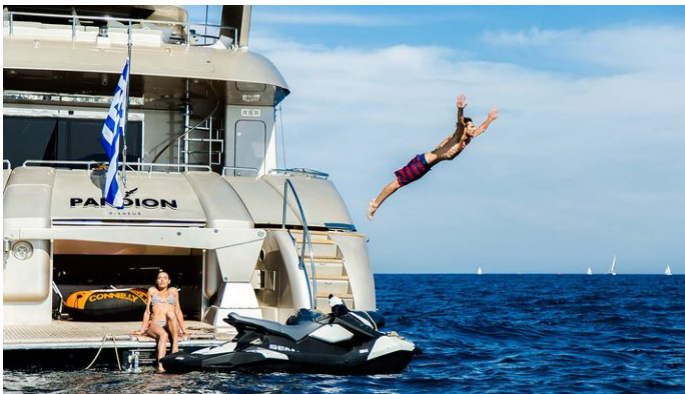

MORE PHOTOS, VIDEO OR INTERACTIVE DECK PLANS: