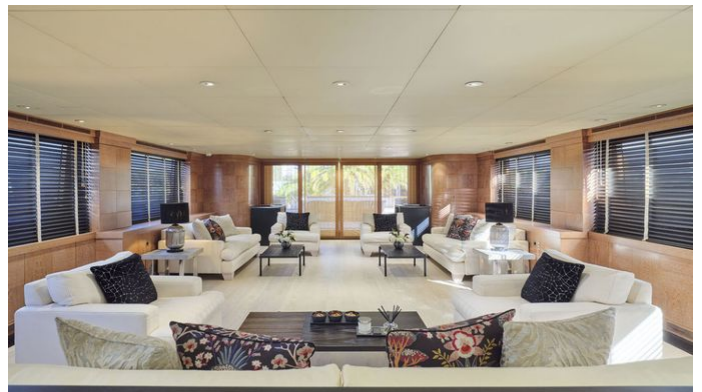

MORE PHOTOS, VIDEO OR INTERACTIVE DECK PLANS:

This document is not contractual. The yacht charters and their particulars displayed in the results above are displayed in good faith and whilst believed to be correct are not guaranteed. YachtCharterFleet.com does not warrant or assume any legal liability or responsibility for the accuracy, completeness, or usefulness of any information and/or images displayed. All information is subject to change without notice and is without warranty. Your preferred charter broker should provide you with yacht specifications, brochure and rates for your chosen dates during your charter yacht selection process. Starting prices are shown in a range of currencies for a one-week charter, unless otherwise indicated.