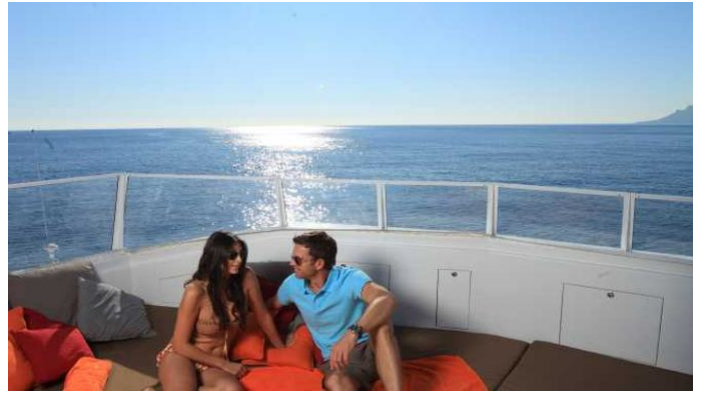

ALTER EGO

Yacht Charter Details for 'Alter Ego', the 33.8m Superyacht built by WGB Werft

SPECIFICATIONS

LENGTH
33.8m / 110'11

BEAM DRAFT
8.4m / 27'7 3.5m / 11'6

YEAR REFIT
1992 2017

CRUISING SPEED
10 Knots

ACCOMMODATION

MORE PHOTOS, VIDEO OR INTERACTIVE DECK PLANS:

[CLICK HERE](#)

ALTER EGO YACHT CHARTER

Superyacht ALTER EGO was built in 1992 by WGB Werft. She is a 33.8m / 110'11 Custom motor yacht with exterior design by Martin Francis and interior styling by Jean-Pierre Paquet . Alter Ego offers accommodation for up to 12 guests in 5 cabins with additional room for her crew of 6. She features a variety of amenities to ensure comfortable charter vacations, including, Air Conditioning & Deck Jacuzzi. She also carries an impressive collection of toys as listed below.

ALTER EGO AMENITIES & TOYS

 Jacuzzi Wi-Fi At-Anchor Stabilizers Deck Jacuzzi Air Conditioning Games Consoles

For a full up-to-date list of leisure facilities or amenities onboard Motor Yacht Alter Ego please contact your Yacht Charter Broker prior to booking your vacation. If there is a particular water toy that you would like, but it is not listed, then it may be possible to rent this equipment for you.