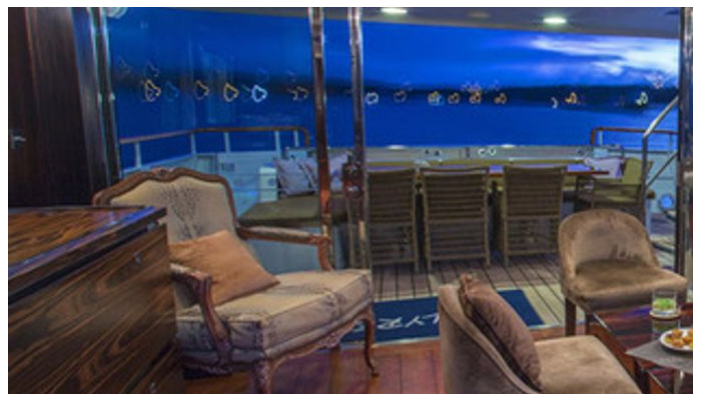

MORE PHOTOS, VIDEO OR INTERACTIVE DECK PLANS: