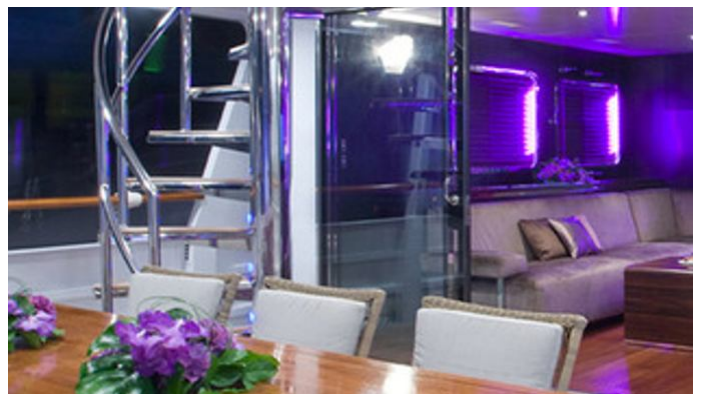

MORE PHOTOS, VIDEO OR INTERACTIVE DECK PLANS: