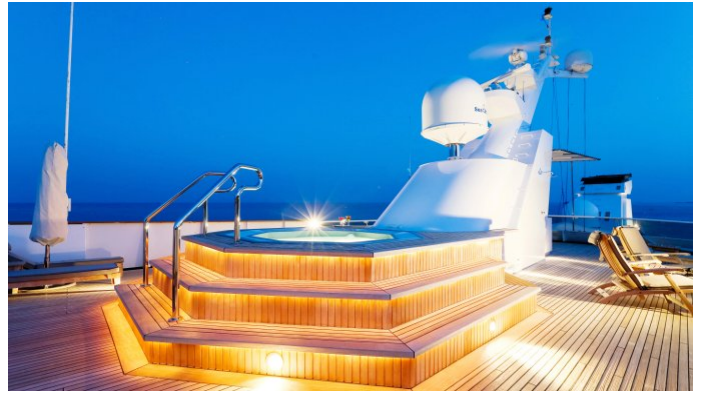

[CLICK HERE](#) 

or SCAN QR CODE

MORE PHOTOS, VIDEO OR INTERACTIVE DECK PLANS:

[CLICK HERE](#)

ESMERALDA YACHT CHARTER

Superyacht **ESMERALDA** was built in 1981 by Codecasa. She is a 61.49m / 201'9 Custom motor yacht with exterior design by Studio de Jorio and interior styling by Studio de Jorio . Esmeralda offers accommodation for up to 12 guests in 11 cabins with additional room for her crew of 19. She features a variety of amenities to ensure comfortable charter vacations, including, Air Conditioning, WiFi connection on board, Deck Jacuzzi & Gym/exercise equipment. She also carries an impressive collection of toys as listed below.

ESMERALDA AMENITIES & TOYS

Jacuzzi

Wi-Fi

Satcom

Deck Jacuzzi

Gym

Air Conditioning

Satellite TV