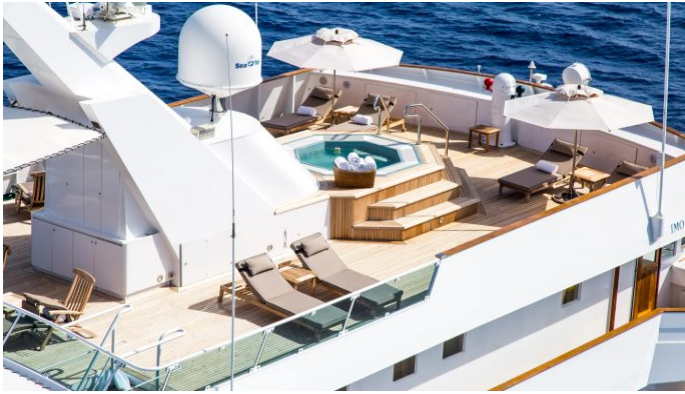

[CLICK HERE](#) 

or SCAN QR CODE

MORE PHOTOS, VIDEO OR INTERACTIVE DECK PLANS:

[CLICK HERE](#)

ESMERALDA YACHT CHARTER

Superyacht **ESMERALDA** was built in 1981 by Codecasa. She is a 61.49m / 201'9 Custom motor yacht with exterior design by Studio de Jorio and interior styling by Studio de Jorio . Esmeralda offers accommodation for up to 12 guests in 11 cabins with additional room for her crew of 19. She features a variety of amenities to ensure comfortable charter vacations, including, Air Conditioning, WiFi connection on board, Deck Jacuzzi & Gym/exercise equipment. She also carries an impressive collection of toys as listed below.

ESMERALDA AMENITIES & TOYS

Jacuzzi

Wi-Fi

Satcom

Deck Jacuzzi

Gym

Air Conditioning

Satellite TV