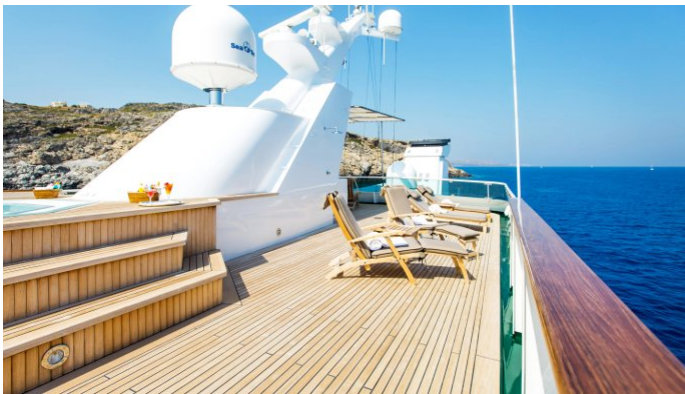

[CLICK HERE](#) 

or SCAN QR CODE

MORE PHOTOS, VIDEO OR INTERACTIVE DECK PLANS:

[CLICK HERE](#)

ESMERALDA YACHT CHARTER

Superyacht **ESMERALDA** was built in 1981 by Codecasa. She is a 61.49m / 201'9 Custom motor yacht with exterior design by Studio de Jorio and interior styling by Studio de Jorio . Esmeralda offers accommodation for up to 12 guests in 11 cabins with additional room for her crew of 19. She features a variety of amenities to ensure comfortable charter vacations, including, Air Conditioning, WiFi connection on board, Deck Jacuzzi & Gym/exercise equipment. She also carries an impressive collection of toys as listed below.

ESMERALDA AMENITIES & TOYS

Jacuzzi

Wi-Fi

Satcom

Deck Jacuzzi

Gym

Air Conditioning

Satellite TV