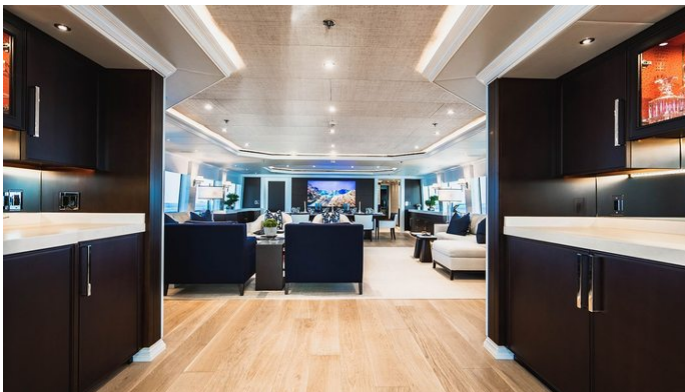

MORE PHOTOS, VIDEO OR INTERACTIVE DECK PLANS: