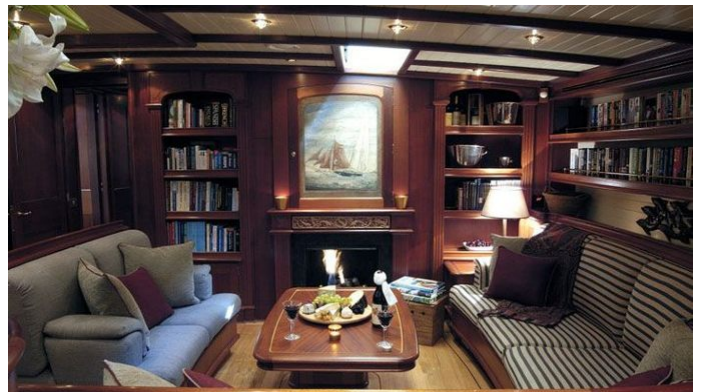

MORE PHOTOS, VIDEO OR INTERACTIVE DECK PLANS: