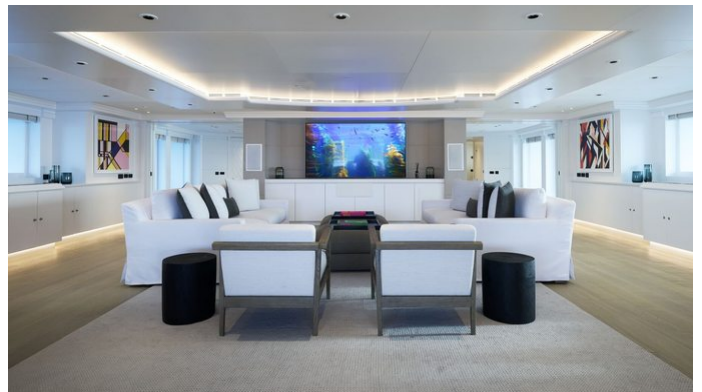

MORE PHOTOS, VIDEO OR INTERACTIVE DECK PLANS:

This document is not contractual. The yacht charters and their particulars displayed in the results above are displayed in good faith and whilst believed to be correct are not guaranteed. YachtCharterFleet.com does not warrant or assume any legal liability or responsibility for the accuracy, completeness, or usefulness of any information and/or images displayed. All information is subject to change without notice and is without warranty. Your preferred charter broker should provide you with yacht specifications, brochure and rates for your chosen dates during your charter yacht selection process. Starting prices are shown in a range of currencies for a one-week charter, unless otherwise indicated.