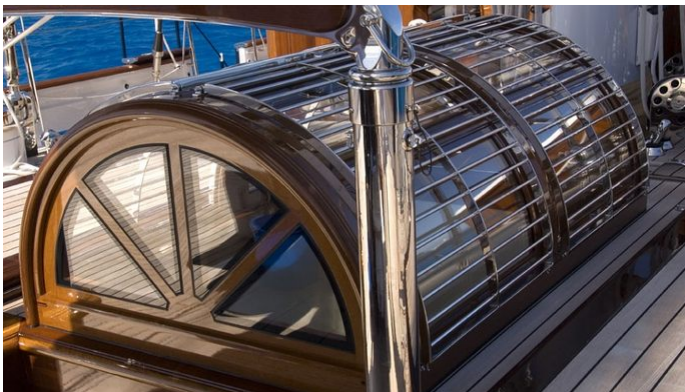

METEOR

Yacht Charter Details for 'Meteor', the 51.59m Superyacht built by Royal Huisman

SPECIFICATIONS

LENGTH

51.59m / 169'3

BEAM

9.24m / 30'4

DRAFT

Details correct as of 19 Sep, 2024

FOR MORE INFORMATION:

[CLICK HERE](#)

or SCAN QR CODE

MORE PHOTOS, VIDEO OR INTERACTIVE DECK PLANS:

[CLICK HERE](#)

METEOR YACHT CHARTER

Superyacht METEOR was built in 2007 by Royal Huisman. She is a 51.59m / 169'3 Royal Huisman 45m Long Range Cruiser sail yacht with exterior design by , John G. Alden & John Munford and interior styling by , John Munford & Pauline Nunns . Meteor offers accommodation for up to 6 guests in 3 cabins with additional room for her crew of 12. She features a variety of amenities to ensure comfortable charter vacations, including, Air Conditioning & WiFi connection on board. She also carries an impressive collection of toys as listed below.

METEOR AMENITIES & TOYS

Wi-Fi

Air Conditioning

For a full up-to-date list of leisure facilities or amenities onboard Sail Yacht Meteor please contact your Yacht Charter Broker prior to booking your vacation. If there is a particular water toy that you would like, but it is not listed, then it may be possible to rent this equipment for you.