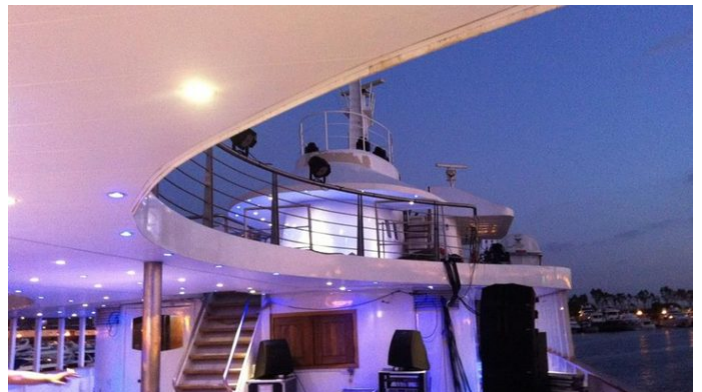

BLUE DAWN

Yacht Charter Details for 'Blue Dawn', the 62.05m Superyacht built by J.J. Sietas

SPECIFICATIONS

LENGTH
62.05m / 203'7

BEAM DRAFT
9.5m / 31'2 5.25m / 17'3

YEAR REFIT
1959 2004

CRUISING SPEED
0 Knots

MORE PHOTOS, VIDEO OR INTERACTIVE DECK PLANS:

[CLICK HERE](#)

BLUE DAWN YACHT CHARTER

Superyacht BLUE DAWN was built in 1959 by J.J. Sietas. She is a 62.05m / 203'7 Conversion motor yacht with exterior design by . Blue Dawn offers accommodation for up to 10 guests in cabins with additional room for her crew of 11. She features a variety of amenities to ensure comfortable charter vacations. She also carries an impressive collection of toys as listed below.

BLUE DAWN AMENITIES & TOYS

For a full up-to-date list of leisure facilities or amenities onboard Motor Yacht Blue Dawn please contact your Yacht Charter Broker prior to booking your vacation. If there is a particular water toy that you would like, but it is not listed, then it may be possible to rent this equipment for you.