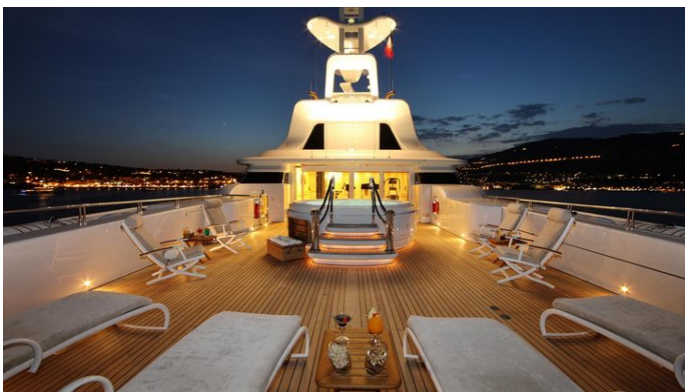

Details correct as of 20 Sep, 2024

FOR MORE INFORMATION:

[CLICK HERE](#) 

or SCAN QR CODE

MORE PHOTOS, VIDEO OR INTERACTIVE DECK PLANS:

[CLICK HERE](#)

CAPRI I YACHT CHARTER

Superyacht CAPRI I was built in 2003 by Lurssen. She is a 58.6m / 192'3 Custom motor yacht with exterior design by Glade Johnson Design and interior styling by Glade Johnson Design . Capri I offers accommodation for up to 12 guests in 6 cabins with additional room for her crew of 15. She features a variety of amenities to ensure comfortable charter vacations, including, Air Conditioning, WiFi connection on board, Deck Jacuzzi, Gym/exercise equipment & Stabilizers at Anchor. She also carries an impressive collection of toys as listed below.