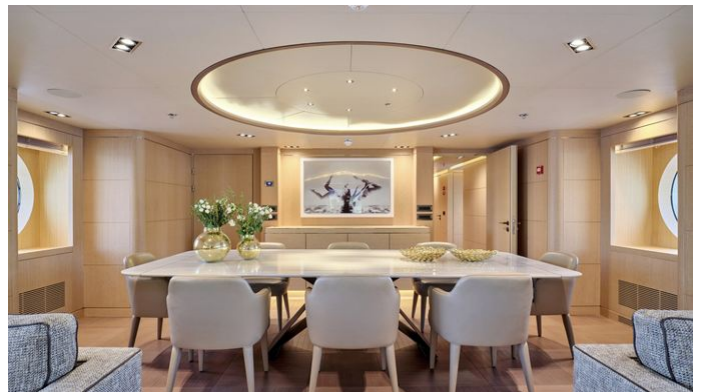

Details correct as of 20 Sep, 2024

FOR MORE INFORMATION:

[CLICK HERE](#) 

or SCAN QR CODE

MORE PHOTOS, VIDEO OR INTERACTIVE DECK PLANS:

[CLICK HERE](#)

JAZ YACHT CHARTER

Superyacht JAZ was built in 1997 by Amels. She is a 51.51m / 169' Custom motor yacht with exterior design by , Terence Disdale & Ken Freivokh and interior styling by & Terence Disdale . Jaz offers accommodation for up to 12 guests in 6 cabins with additional room for her crew of 11. She features a variety of amenities to ensure comfortable charter vacations, including, Elevator / Lift, Air Conditioning, Deck Jacuzzi, Stabilisers underway, Stabilizers at Anchor & WiFi connection on board. She also carries an impressive collection of toys as listed below.

Sunpads

Deck Jacuzzi

Air Conditioning

Satellite TV

For a full up-to-date list of leisure facilities or amenities onboard Motor Yacht Jaz please contact your Yacht Charter Broker prior to booking your vacation. If there is a particular water toy that you would like, but it is not listed, then it may be possible to rent this equipment for you.