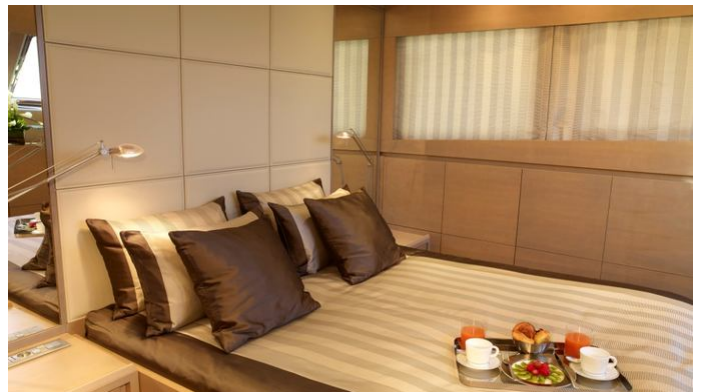

ACCOMMODATION

GUESTS CABINS CREW
8 **4** **5**

CABIN CONFIGURATION

1 Master 1 Double
2 Twin 1 Pullman

CHARTER RATES

SUMMER
from
€37,000 / week + expenses

WINTER
from
€42,000 / week + expenses

Details correct as of 20 Sep, 2024

FOR MORE INFORMATION:

[CLICK HERE](#) 

or SCAN QR CODE

MORE PHOTOS, VIDEO OR INTERACTIVE DECK PLANS:

[CLICK HERE](#)

TEMPEST WS YACHT CHARTER

Superyacht TEMPEST WS was built in 1963 by Chantier de L'Estérel. She is a 32m / 105' Custom motor yacht with exterior design by André Mauric and interior styling by Studio de Jorio . Tempest WS offers accommodation for up to 8 guests in 4 cabins with additional room for her crew of 5. She features a variety of amenities to ensure comfortable charter vacations, including, Air Conditioning & Stabilizers at Anchor. She also carries an impressive collection of toys as listed below.