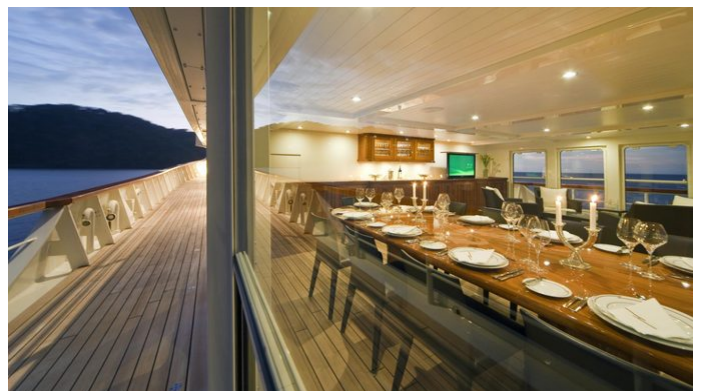

MORE PHOTOS, VIDEO OR INTERACTIVE DECK PLANS: