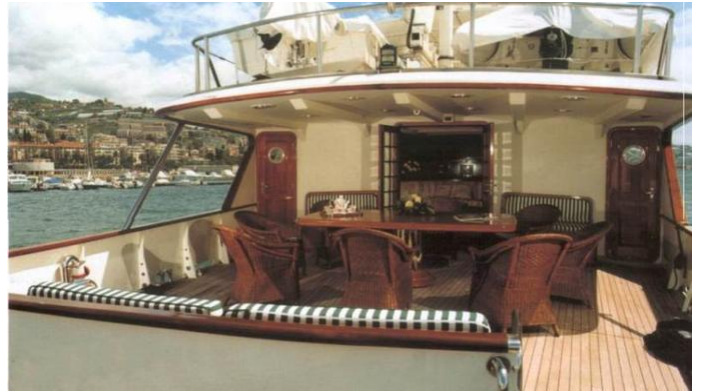

MORE PHOTOS, VIDEO OR INTERACTIVE DECK PLANS:

[CLICK HERE](#)