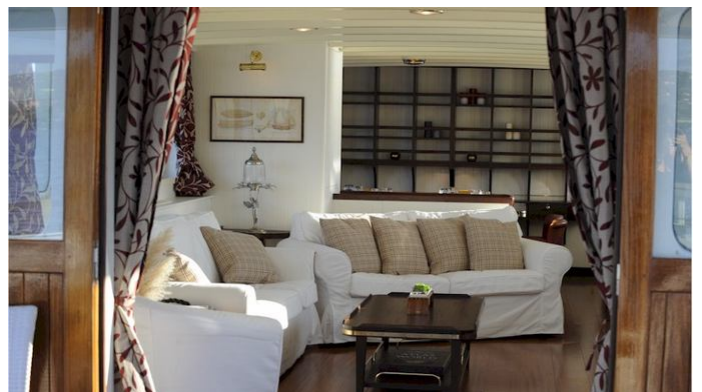

or SCAN QR CODE

MORE PHOTOS, VIDEO OR INTERACTIVE DECK PLANS:

[CLICK HERE](#)

ABELY YACHT CHARTER

Superyacht ABELY was built in 2004 by Ocea. She is a 32.99m / 108'3 Commuter 108 motor yacht with exterior design by Joubert Nivelt Design . Abely offers accommodation for up to 10 guests in 4 cabins with additional room for her crew of . She features a variety of amenities to ensure comfortable charter vacations. She also carries an impressive collection of toys as listed below.

ABELY AMENITIES & TOYS

For a full up-to-date list of leisure facilities or amenities onboard Motor Yacht Abely please contact your Yacht Charter Broker prior to booking your vacation. If there is a particular water toy that you would like, but it is not listed, then it may be possible to rent this equipment for you.